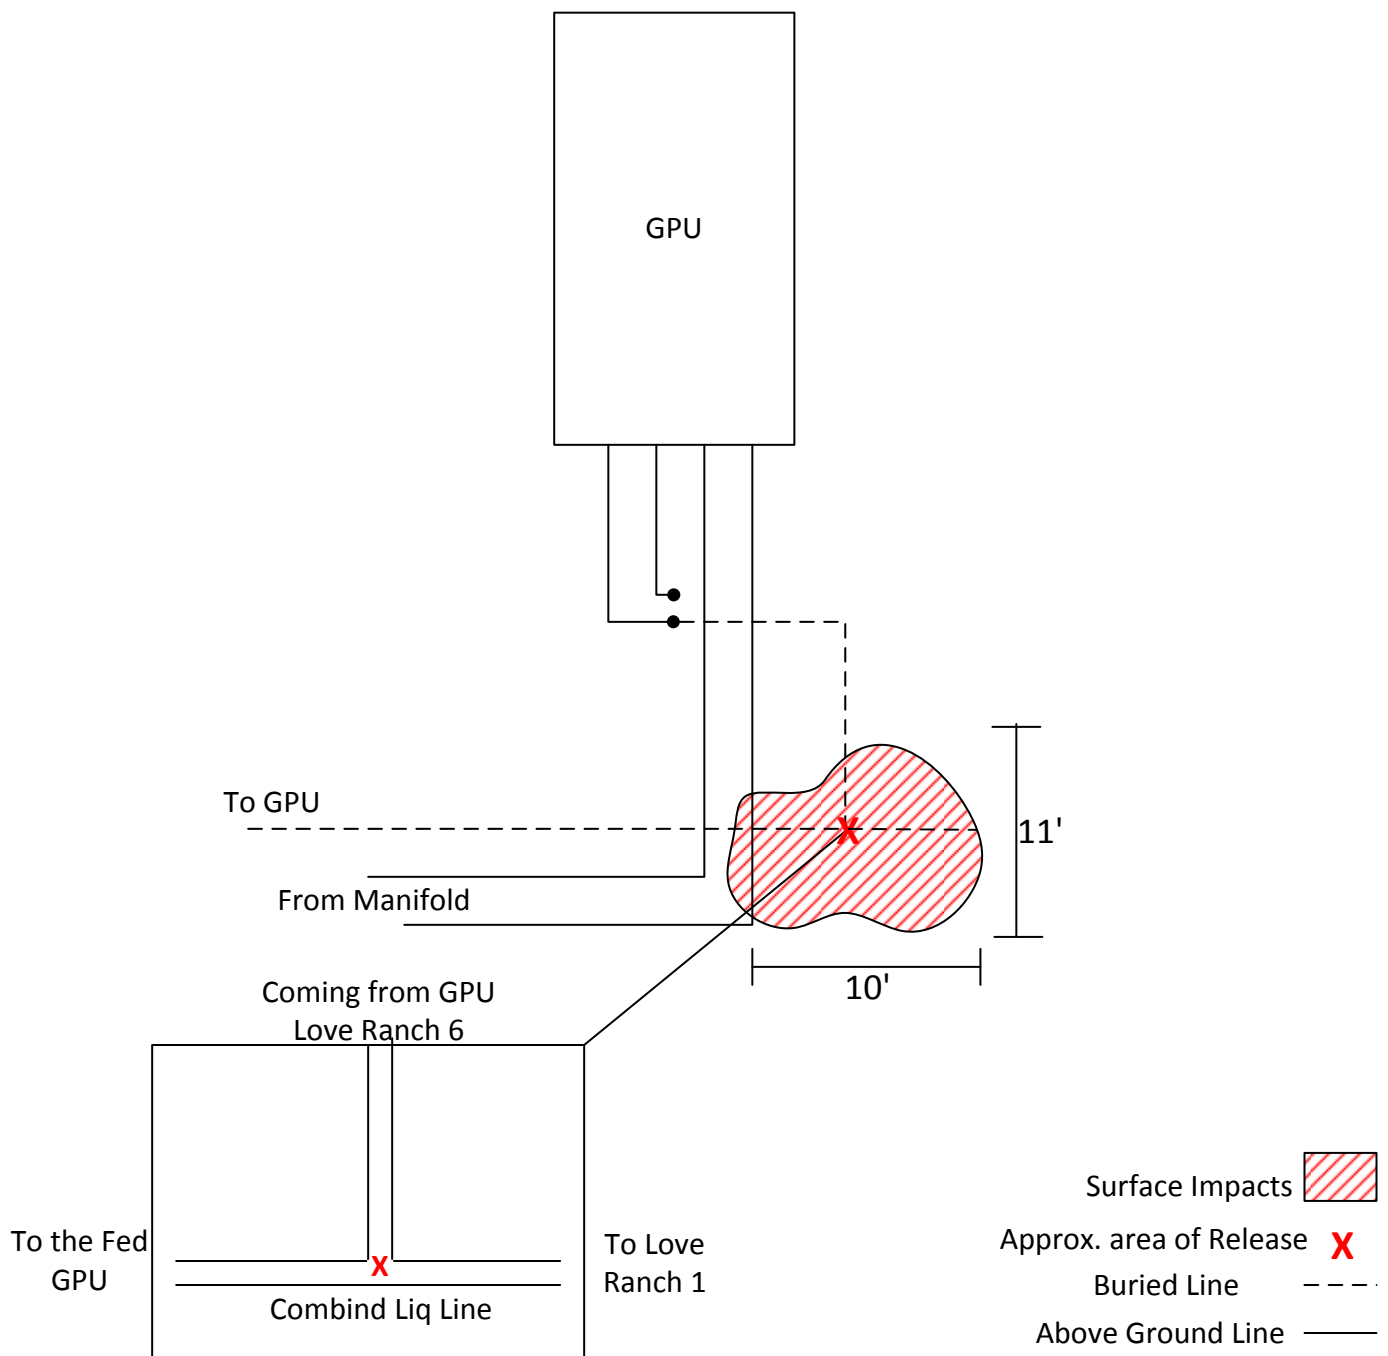

# Love Ranch 6 Combine Liquids Line Release

Lat. 39.88305  
 Long. -108.29165  
 NWNW S16, T2S, R97W