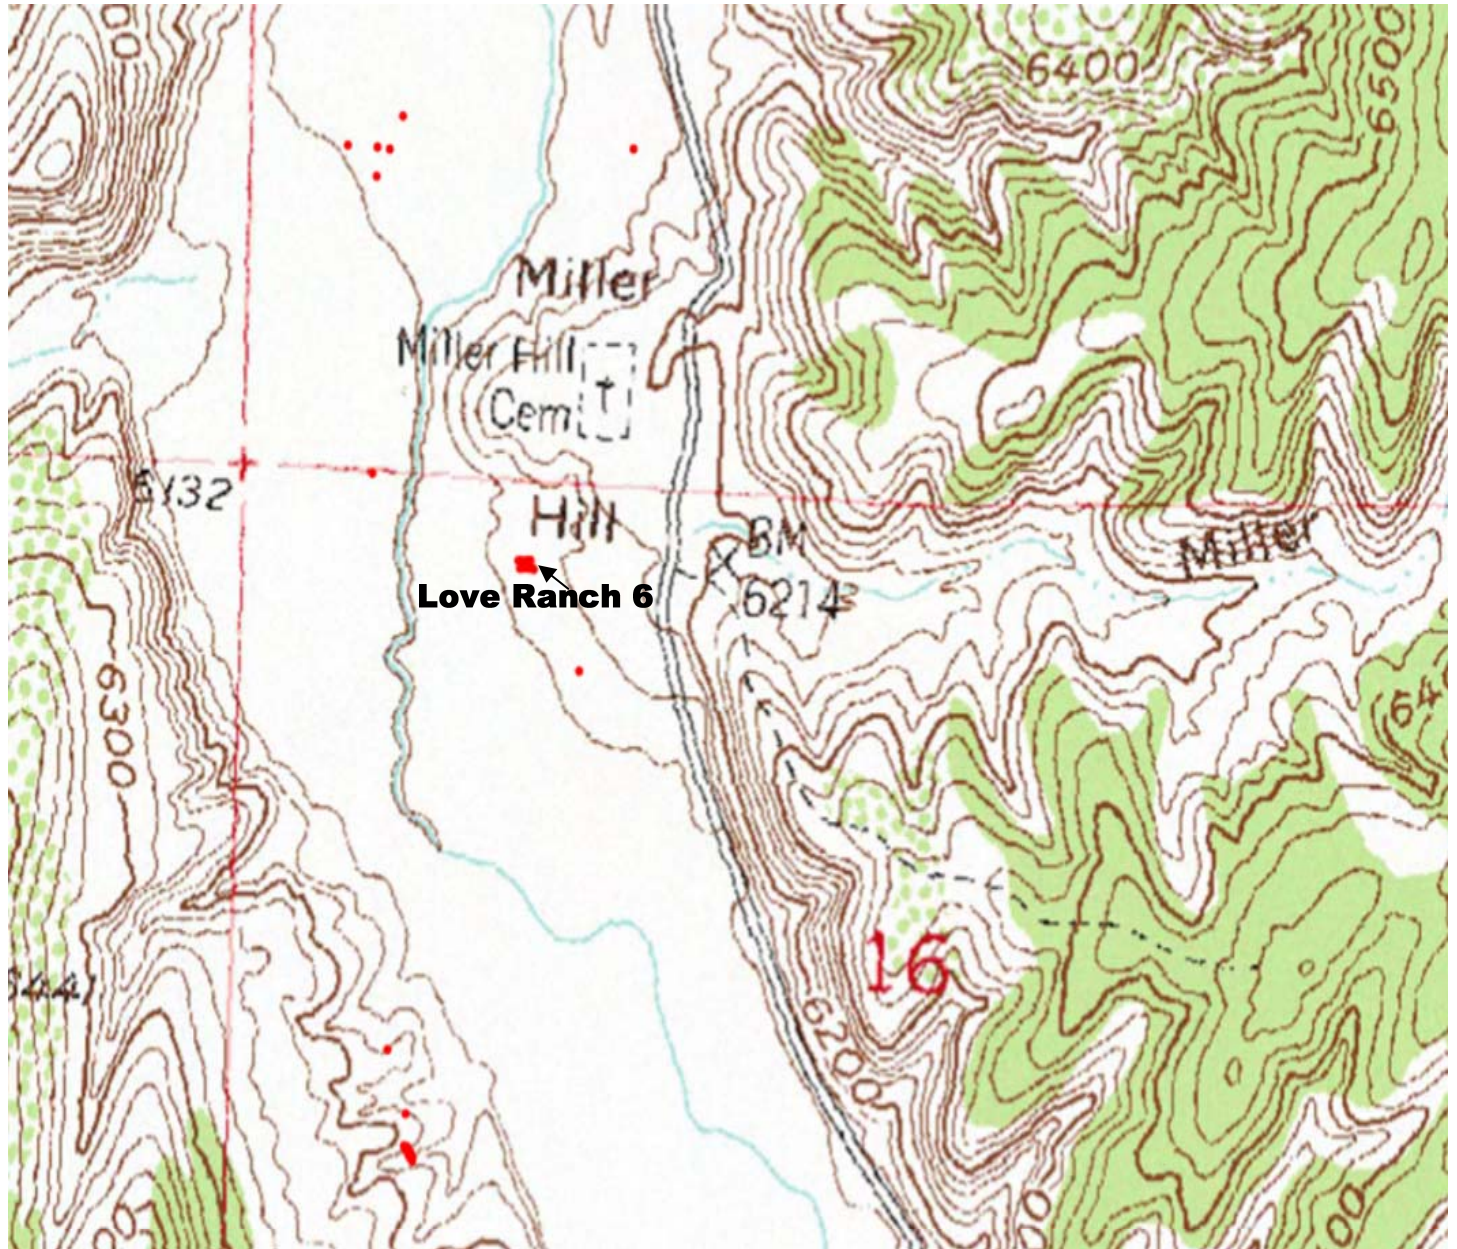

Love Ranch 6 Combine Liquids Line Release

Lat. 39.88305
Long. -108.29165
NWNW S16, T2S, R97W