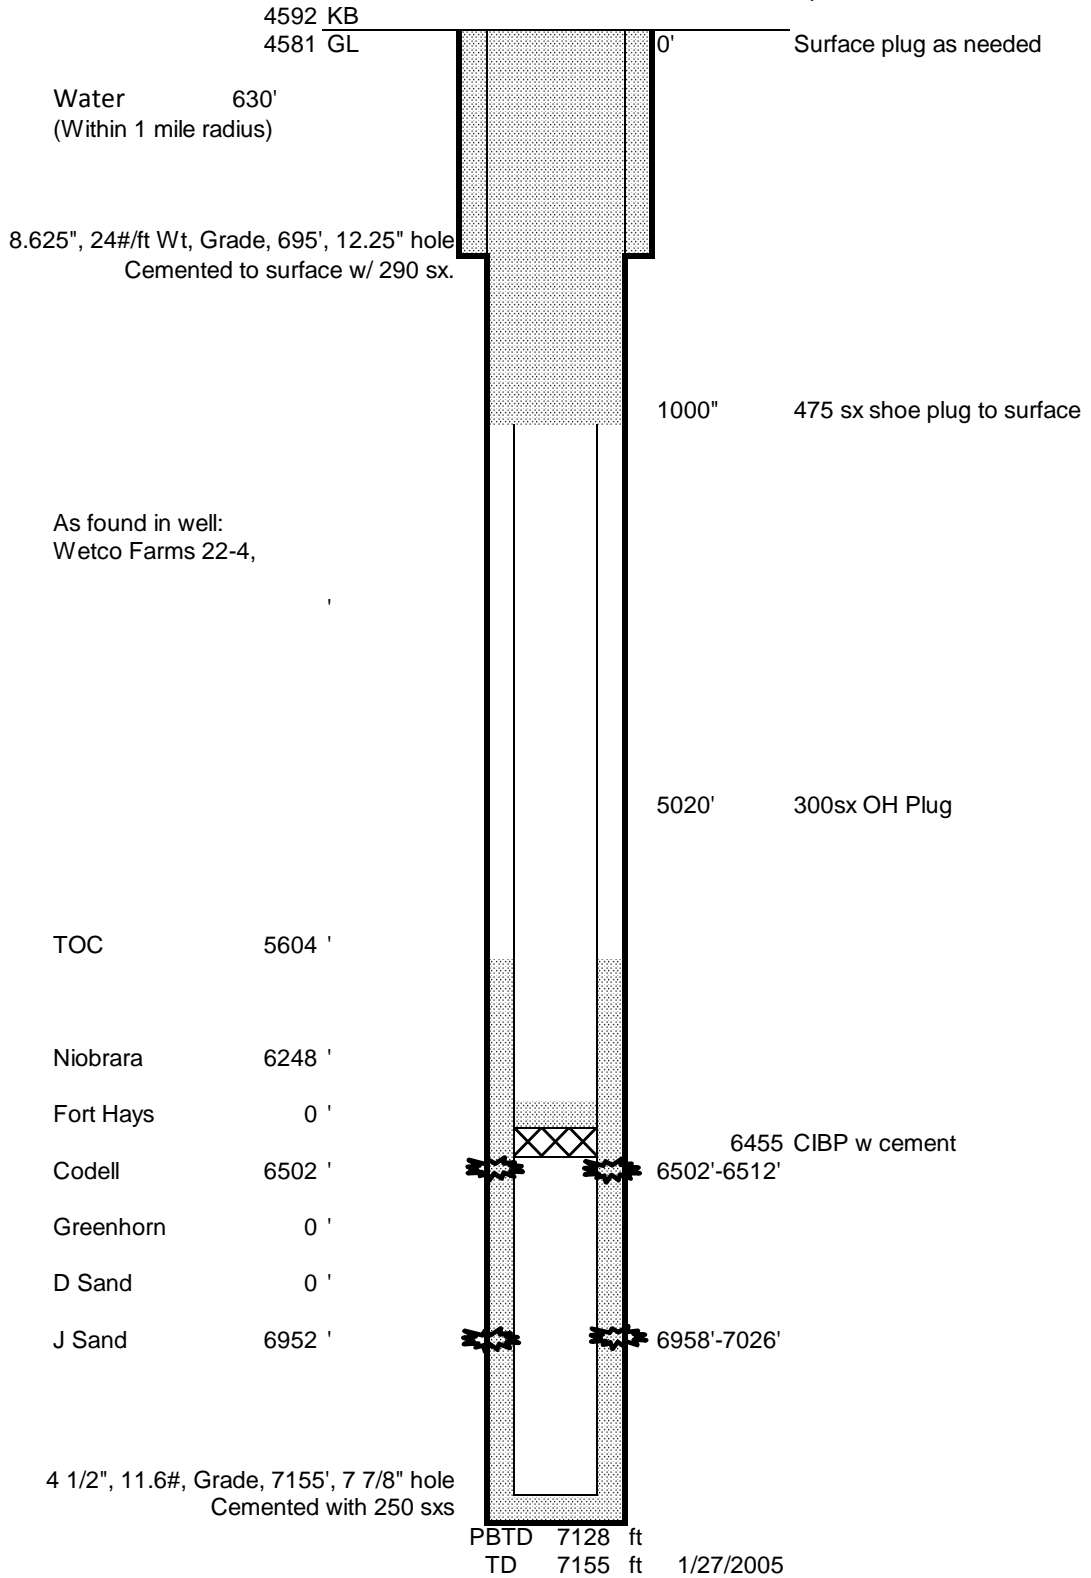

Wetco Farms 22-4

2060 FNL1960 FWL SENW 4 4N 63W 6th PM
Lat 40.34304 Long -104.44538 (from footages)
Weld County, Colorado
API #05-123-22500

Spud date 1/21/2005

Updated 3/8/2017 BRB