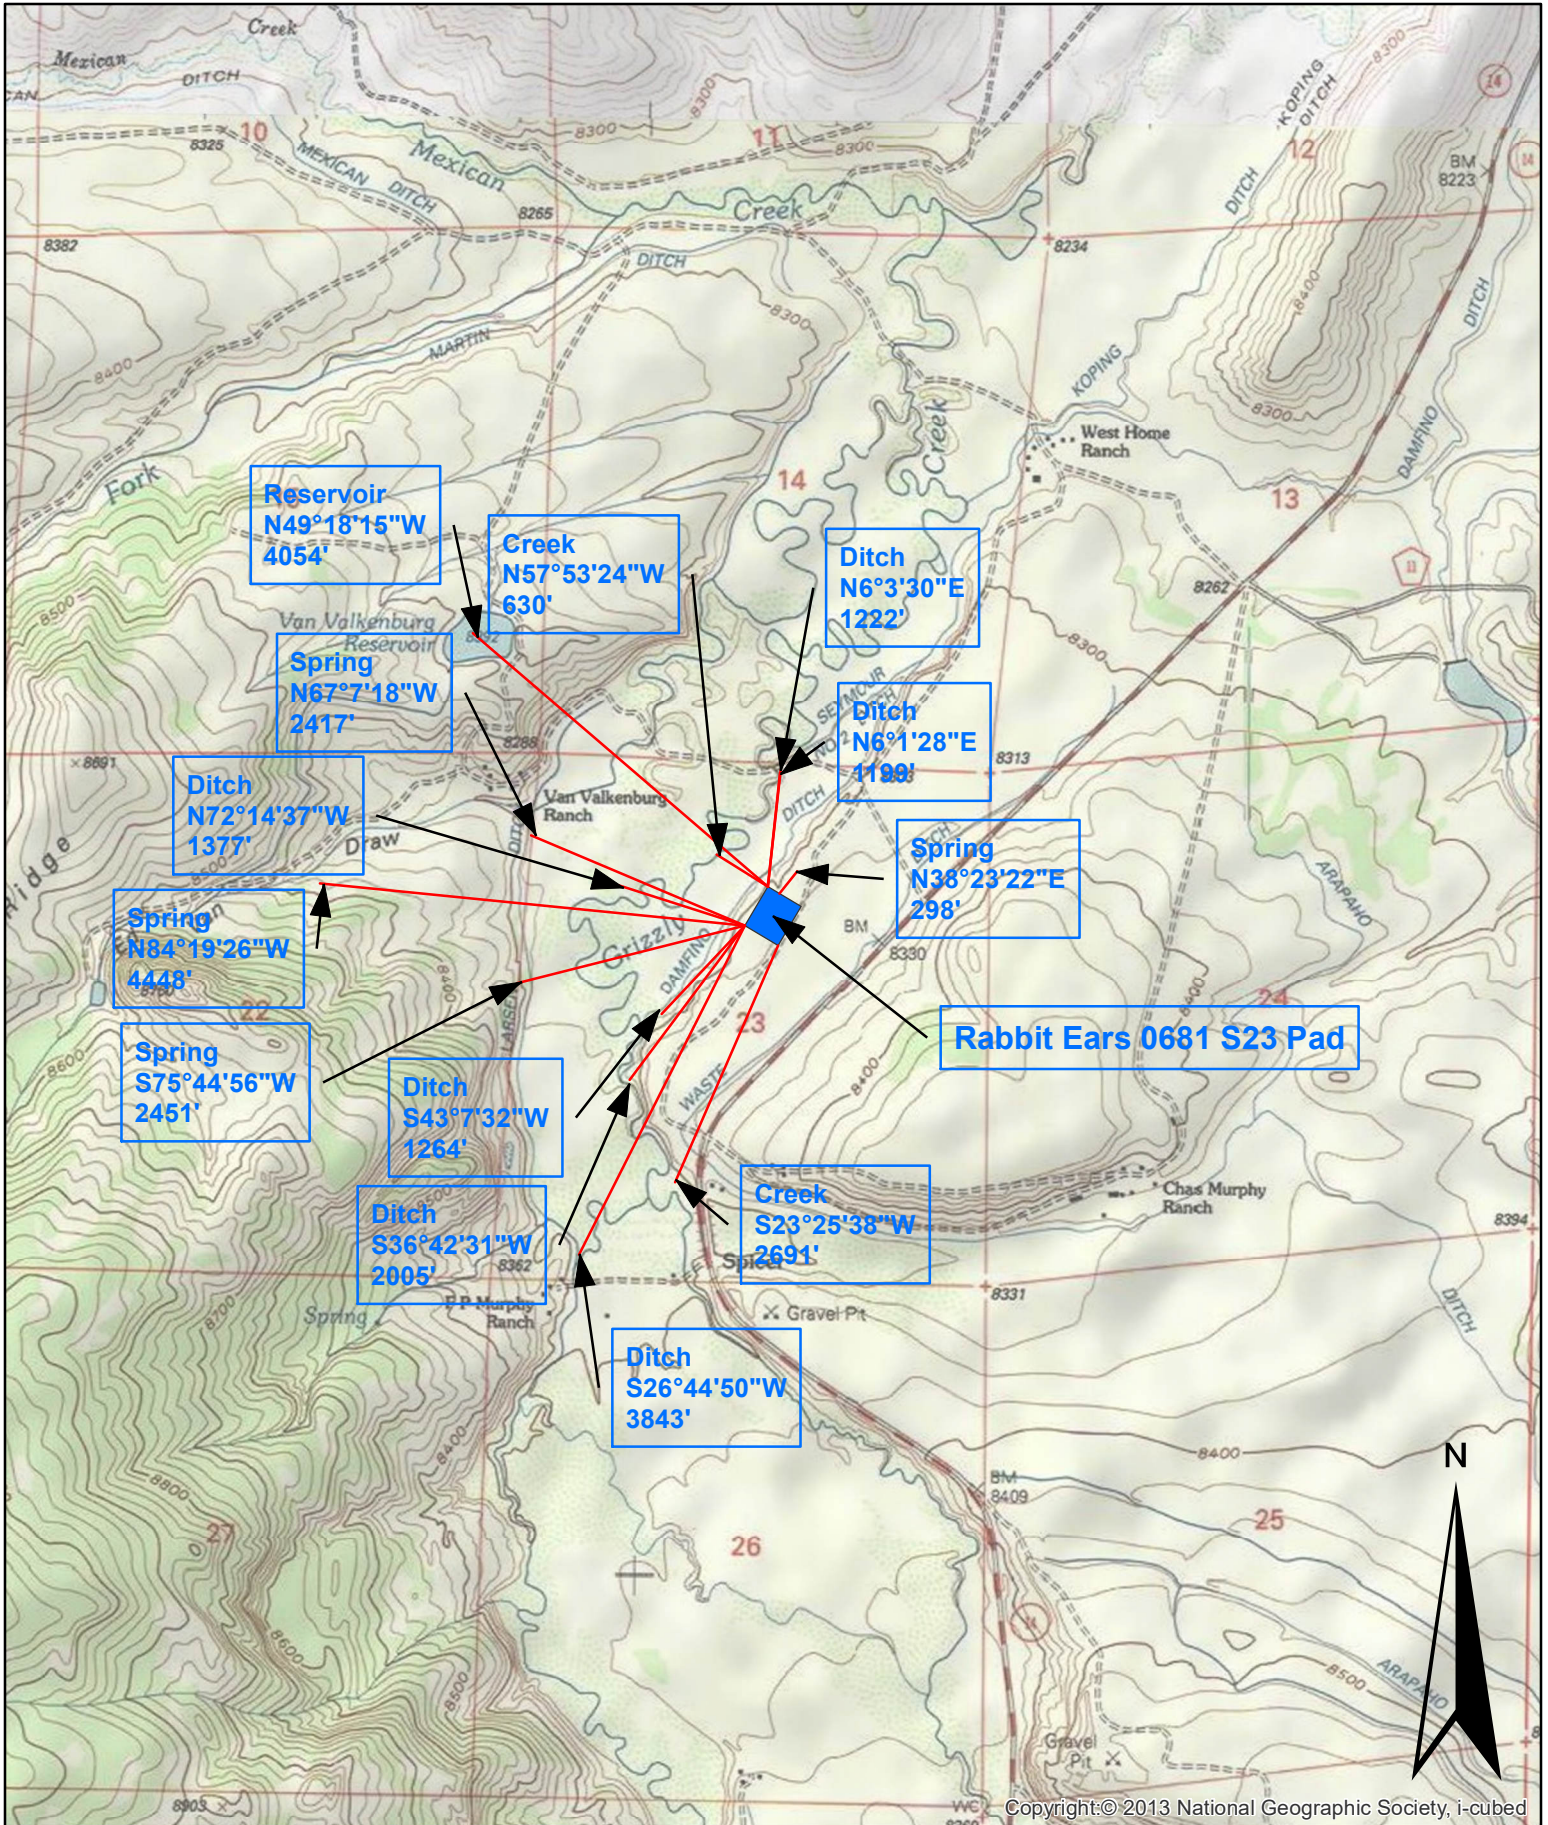

RABBIT EARS 0681 S23 PAD HYDROLOGY W/ACCESS RD

**SandRidge Exploration
& Production, LLC**

Rabbit Ears 0681 S23 Hydrology Map

Copyright:© 2013 National Geographic Society, i-cubed

Sandridge Exploration & Production, LLC