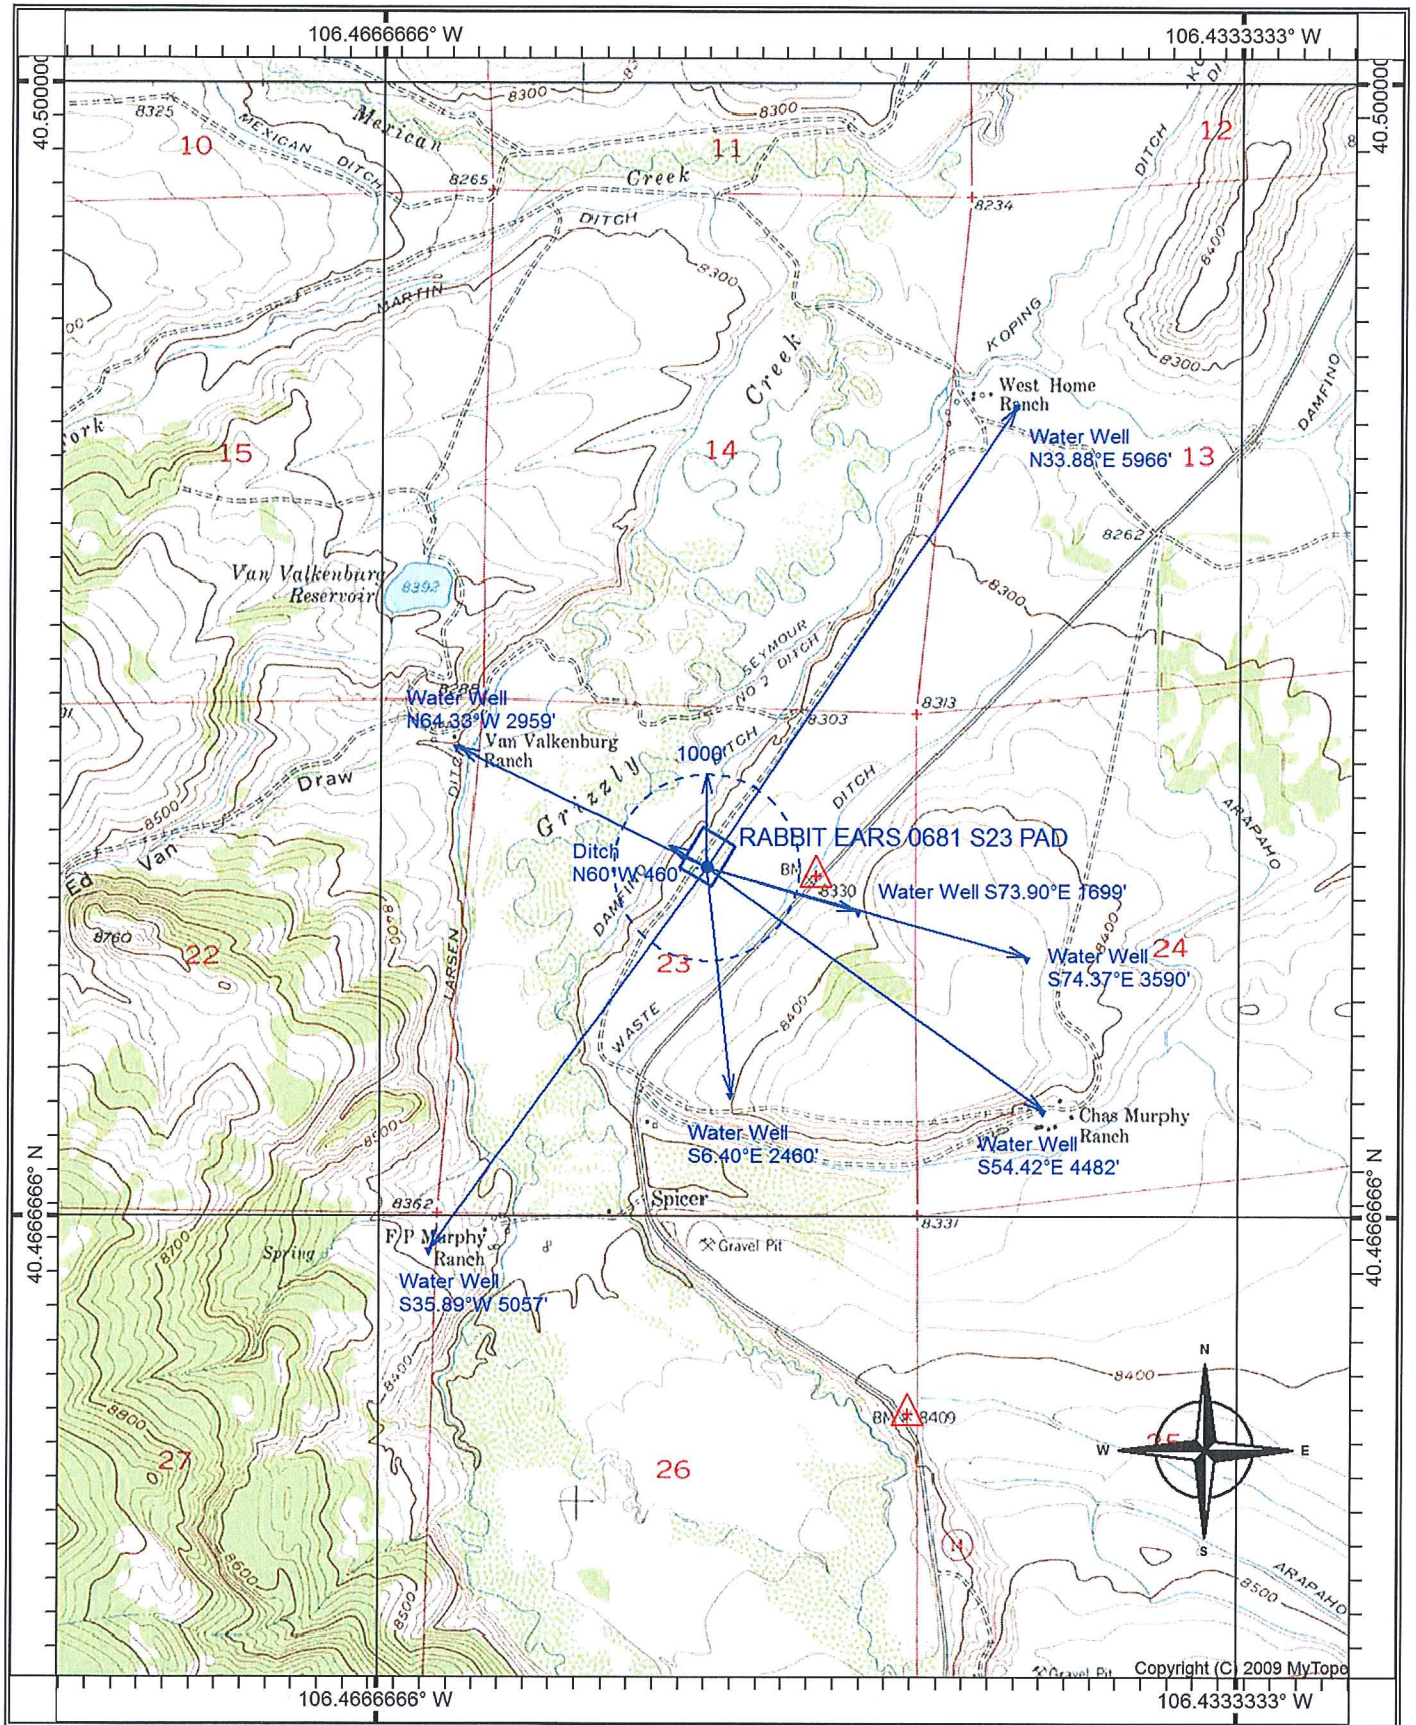

RABBIT EARS 0681 S23 PAD HYDROLOGY W/ACCESS RD

**SandRidge Exploration
& Production, LLC**

Rabbit Ears 0681 S23 Hydrology Map

Copyright:© 2013 National Geographic Society, i-cubed

Sandridge Exploration & Production, LLC