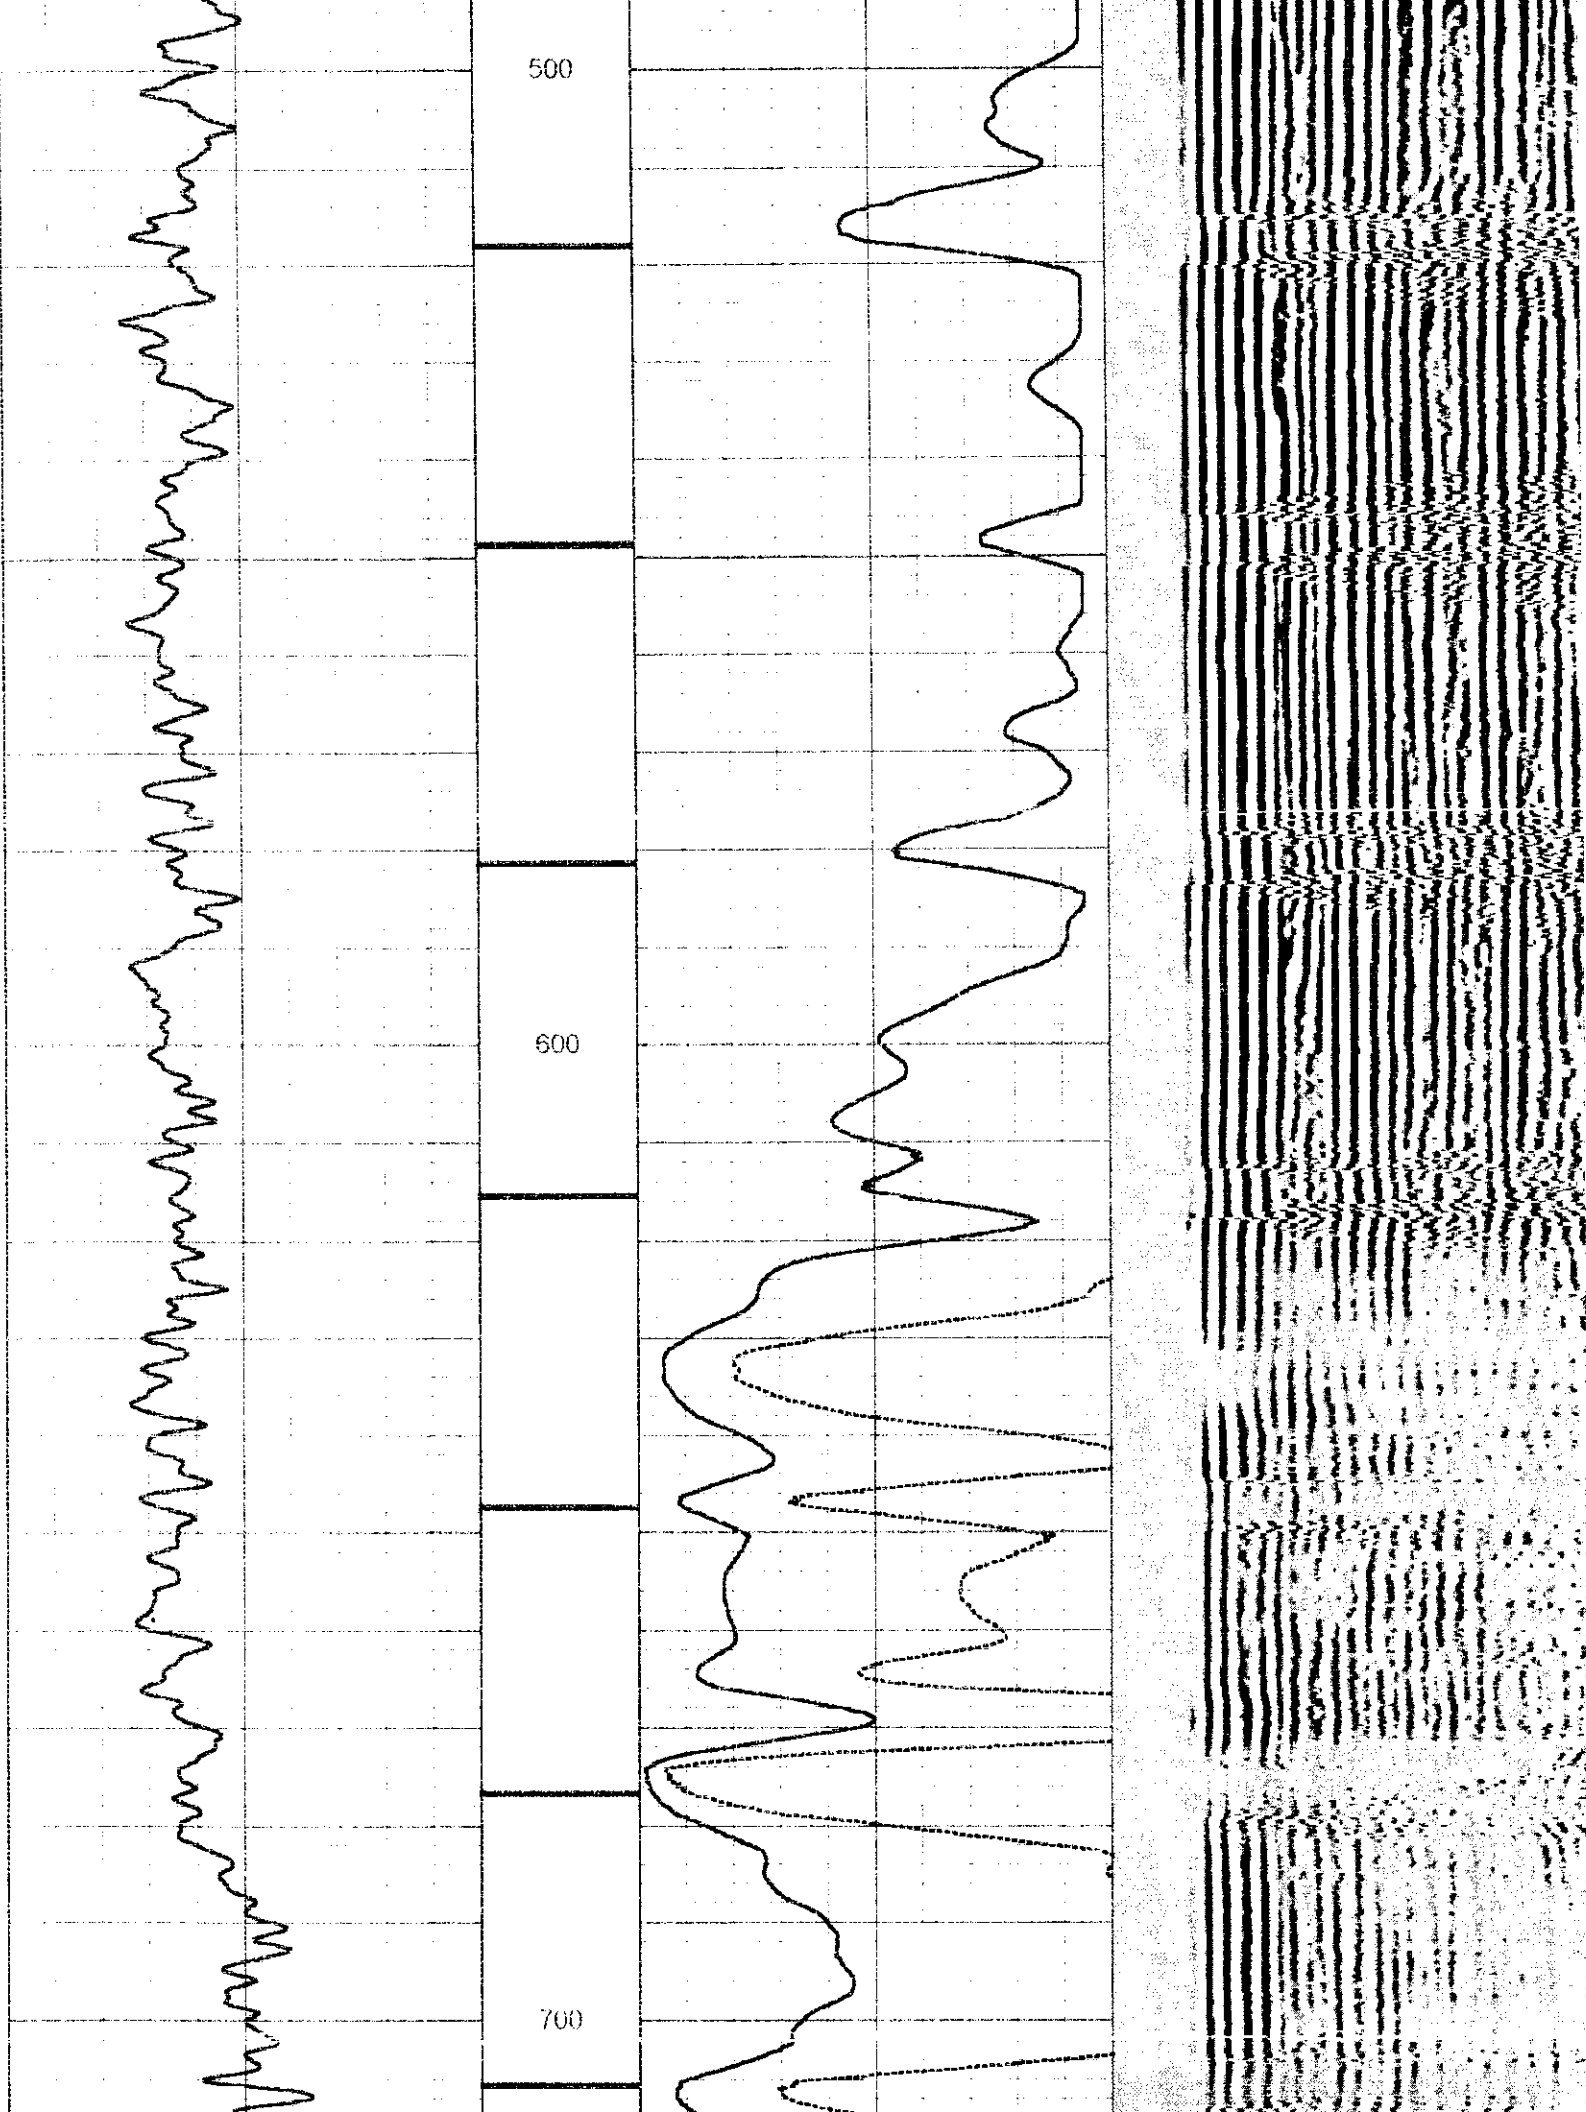

Database File: pu102.db
Dataset Pathname: pass1
Presentation Format: cblx.prs
Dataset Creation: Wed May 15 07:52:56 2002 by Log VFR_5.4
Charted by: Depth in Feet scaled 1 240

0 GR (CAPI) 300 -0.2 CCL 35 10 Amplitude (mV) 85 200 Variable Density 1200

10 Amplified Amplitude (mV) 30

500

600

700