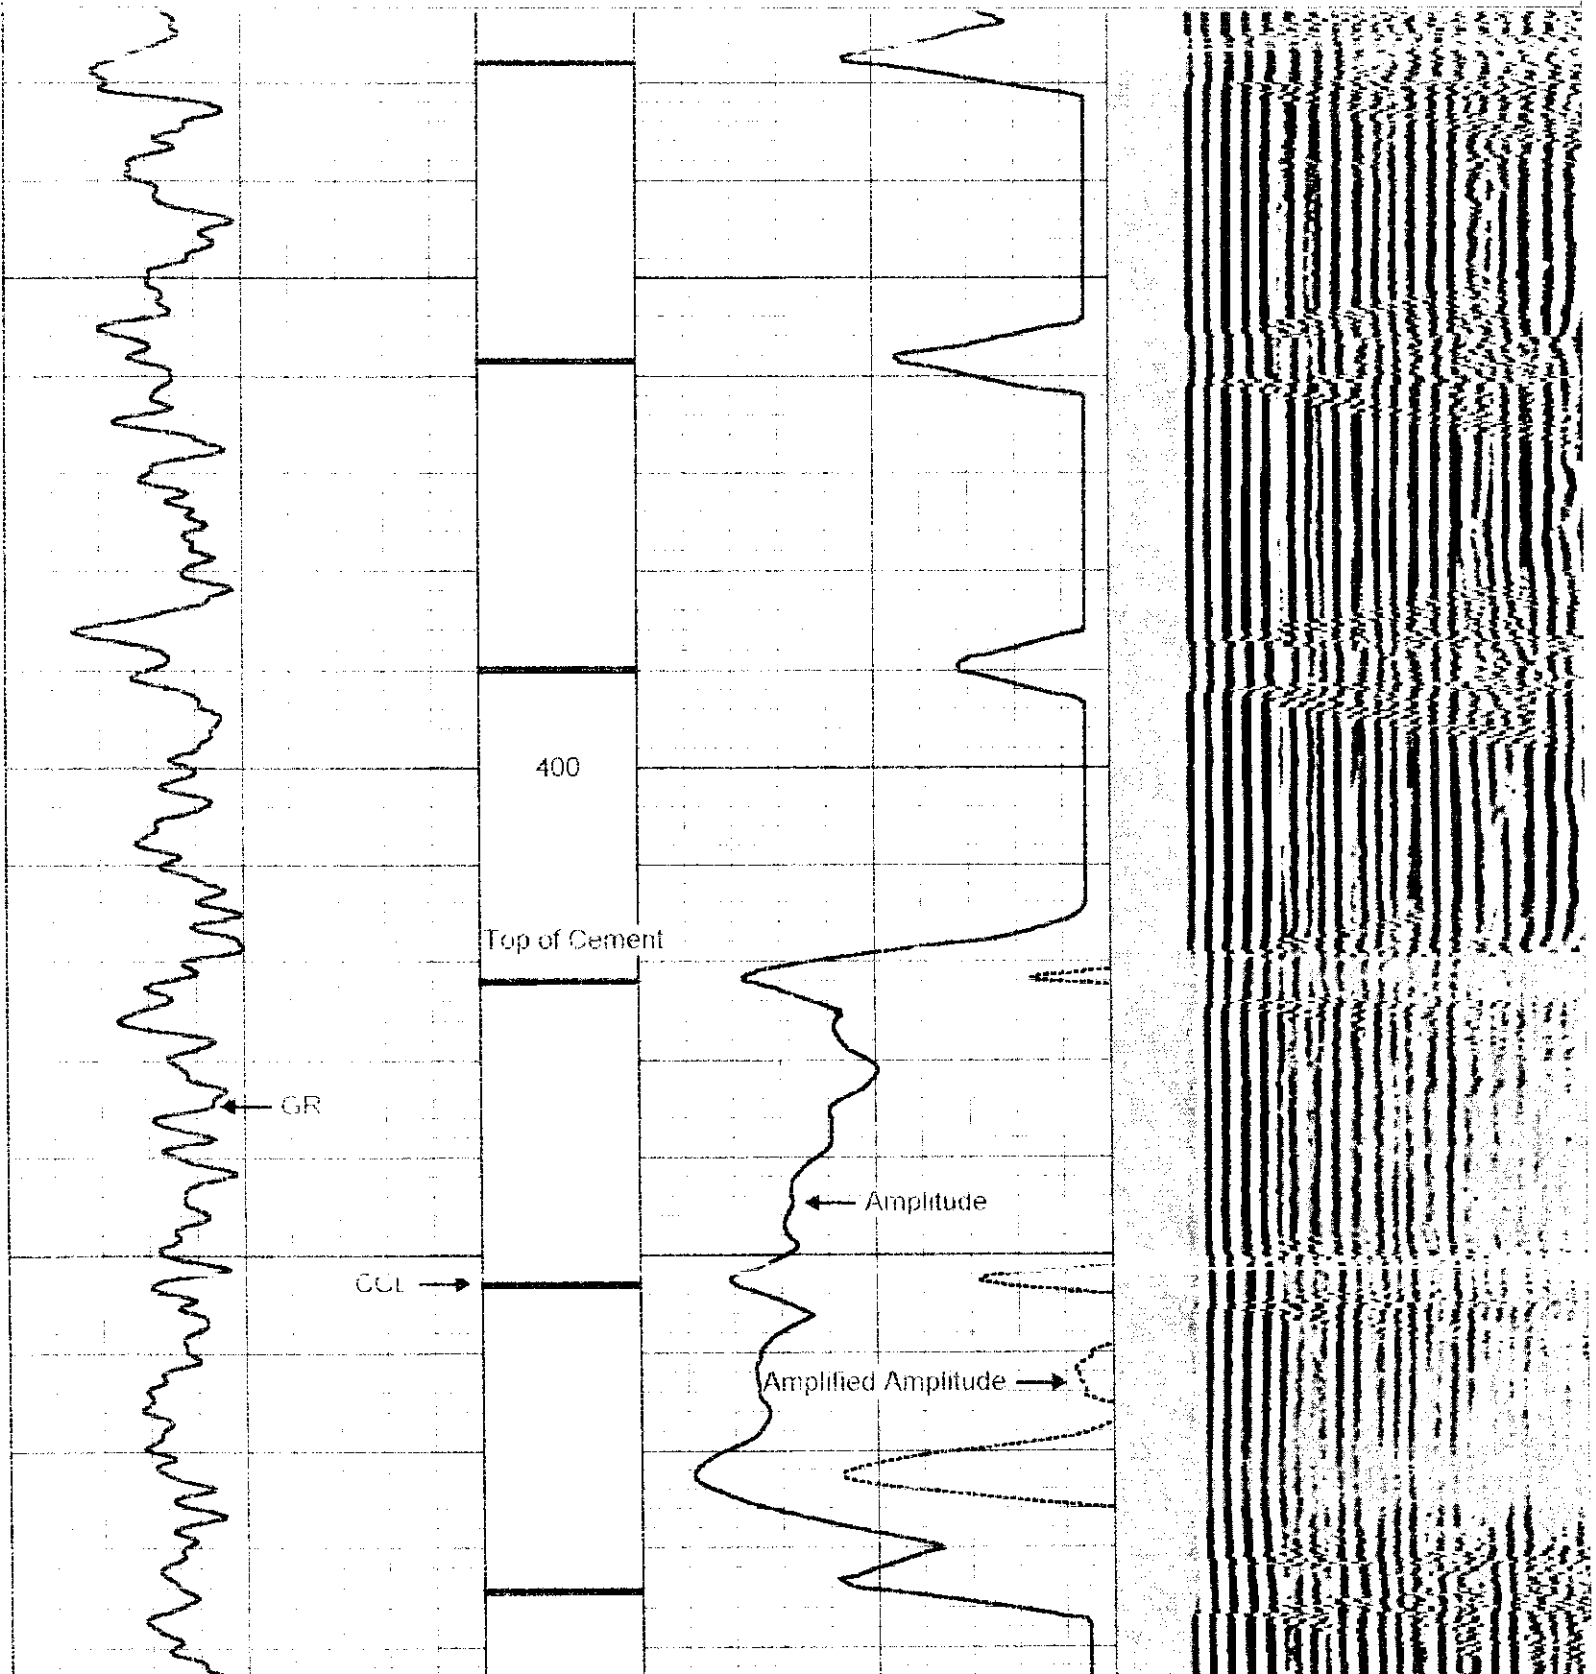

Database File: pu102.db
Dataset Pathname: pass1
Presentation Format: cblx.prs
Dataset Creation: Wed May 15 07:52:56 2002 by Log VFR_5.4
Charted by: Depth in Feet scaled 1 240

0 GR (CAPI) 300 -0.2 CCL 35 10 Amplitude (mV) 85 200 Variable Density 1200

10 Amplified Amplitude (mV) 30

500

600

700