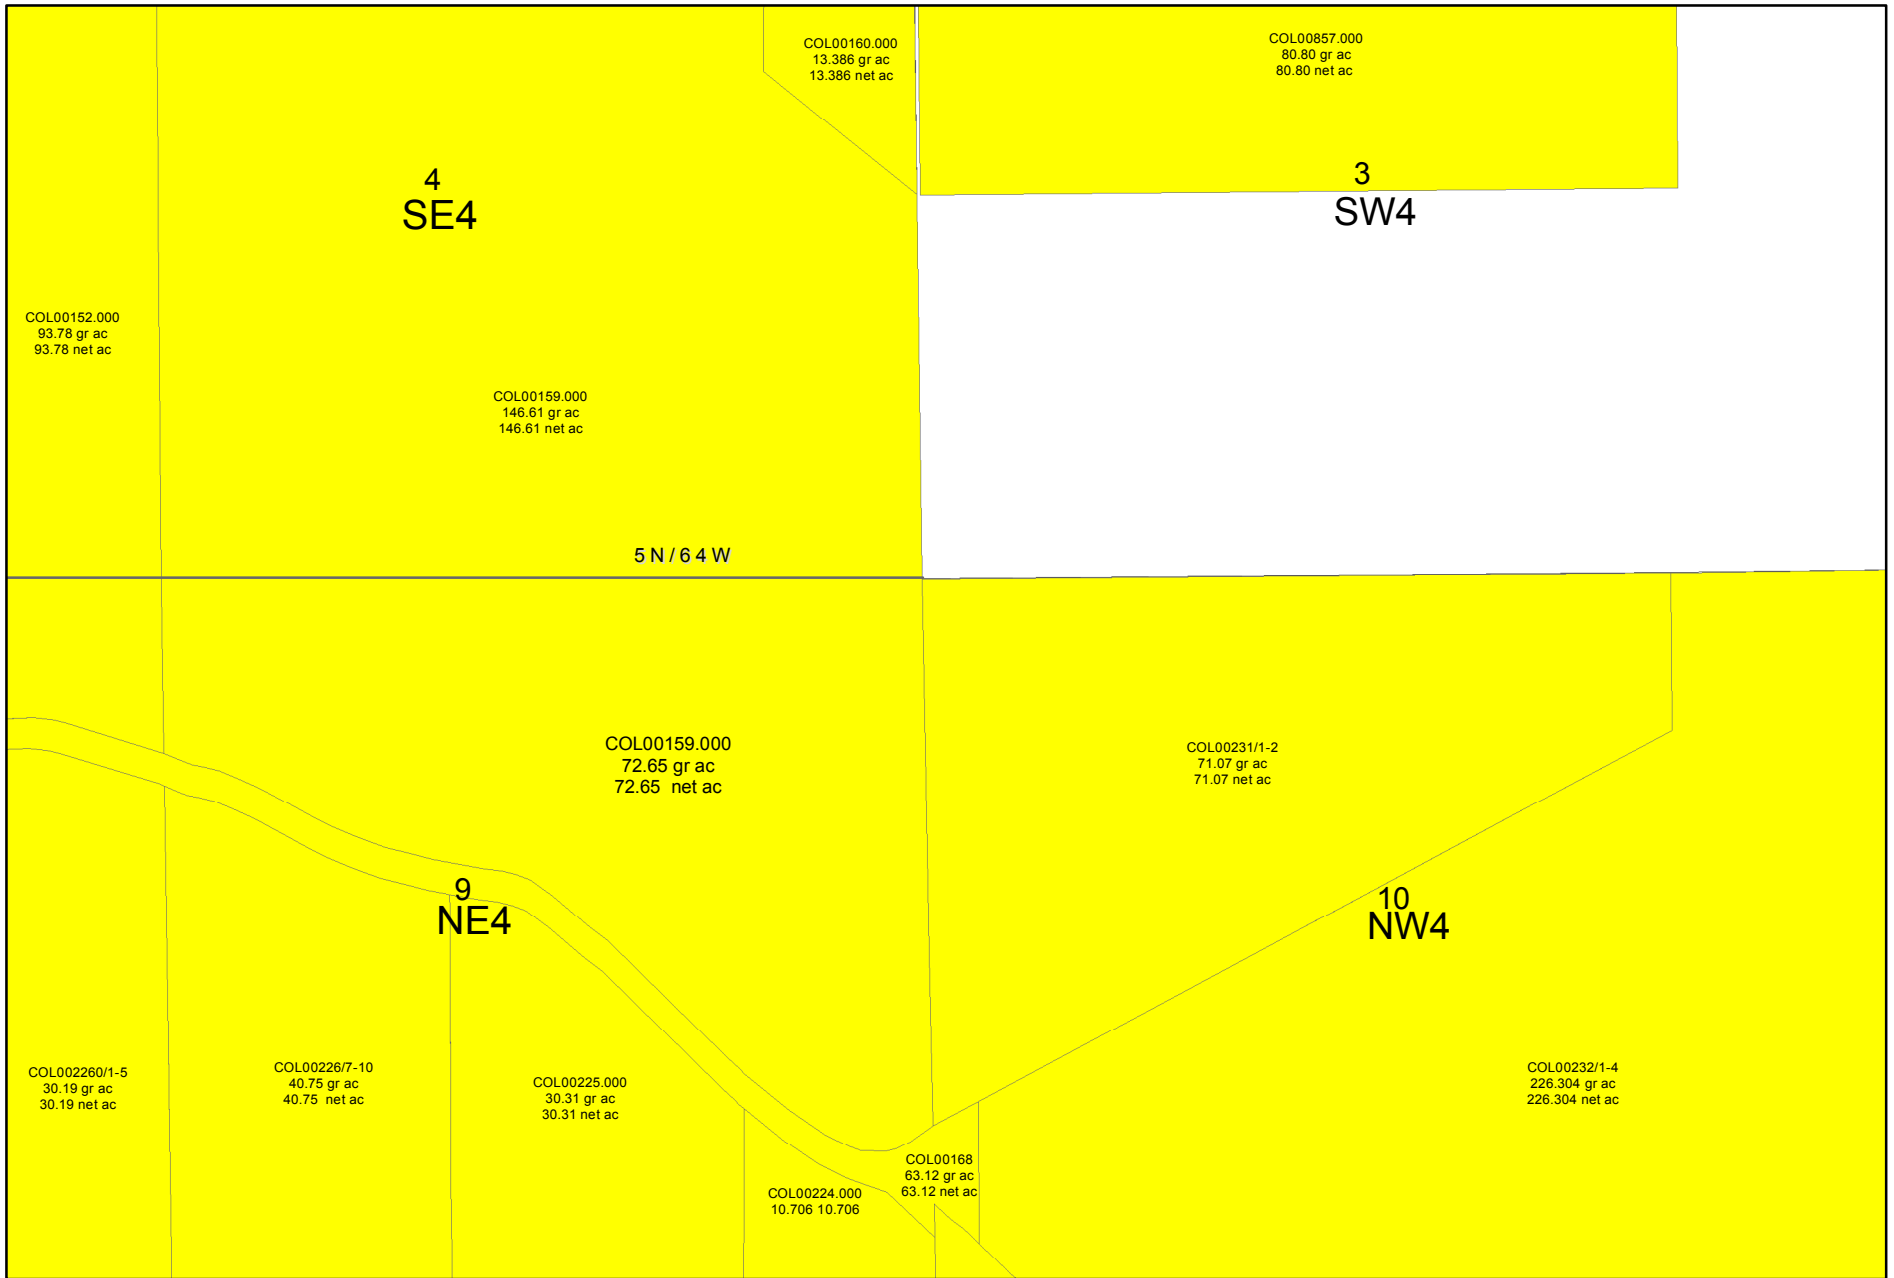

McGlothlin Farms 5N 64W

Leasehold PDC

1 in = 667 ft