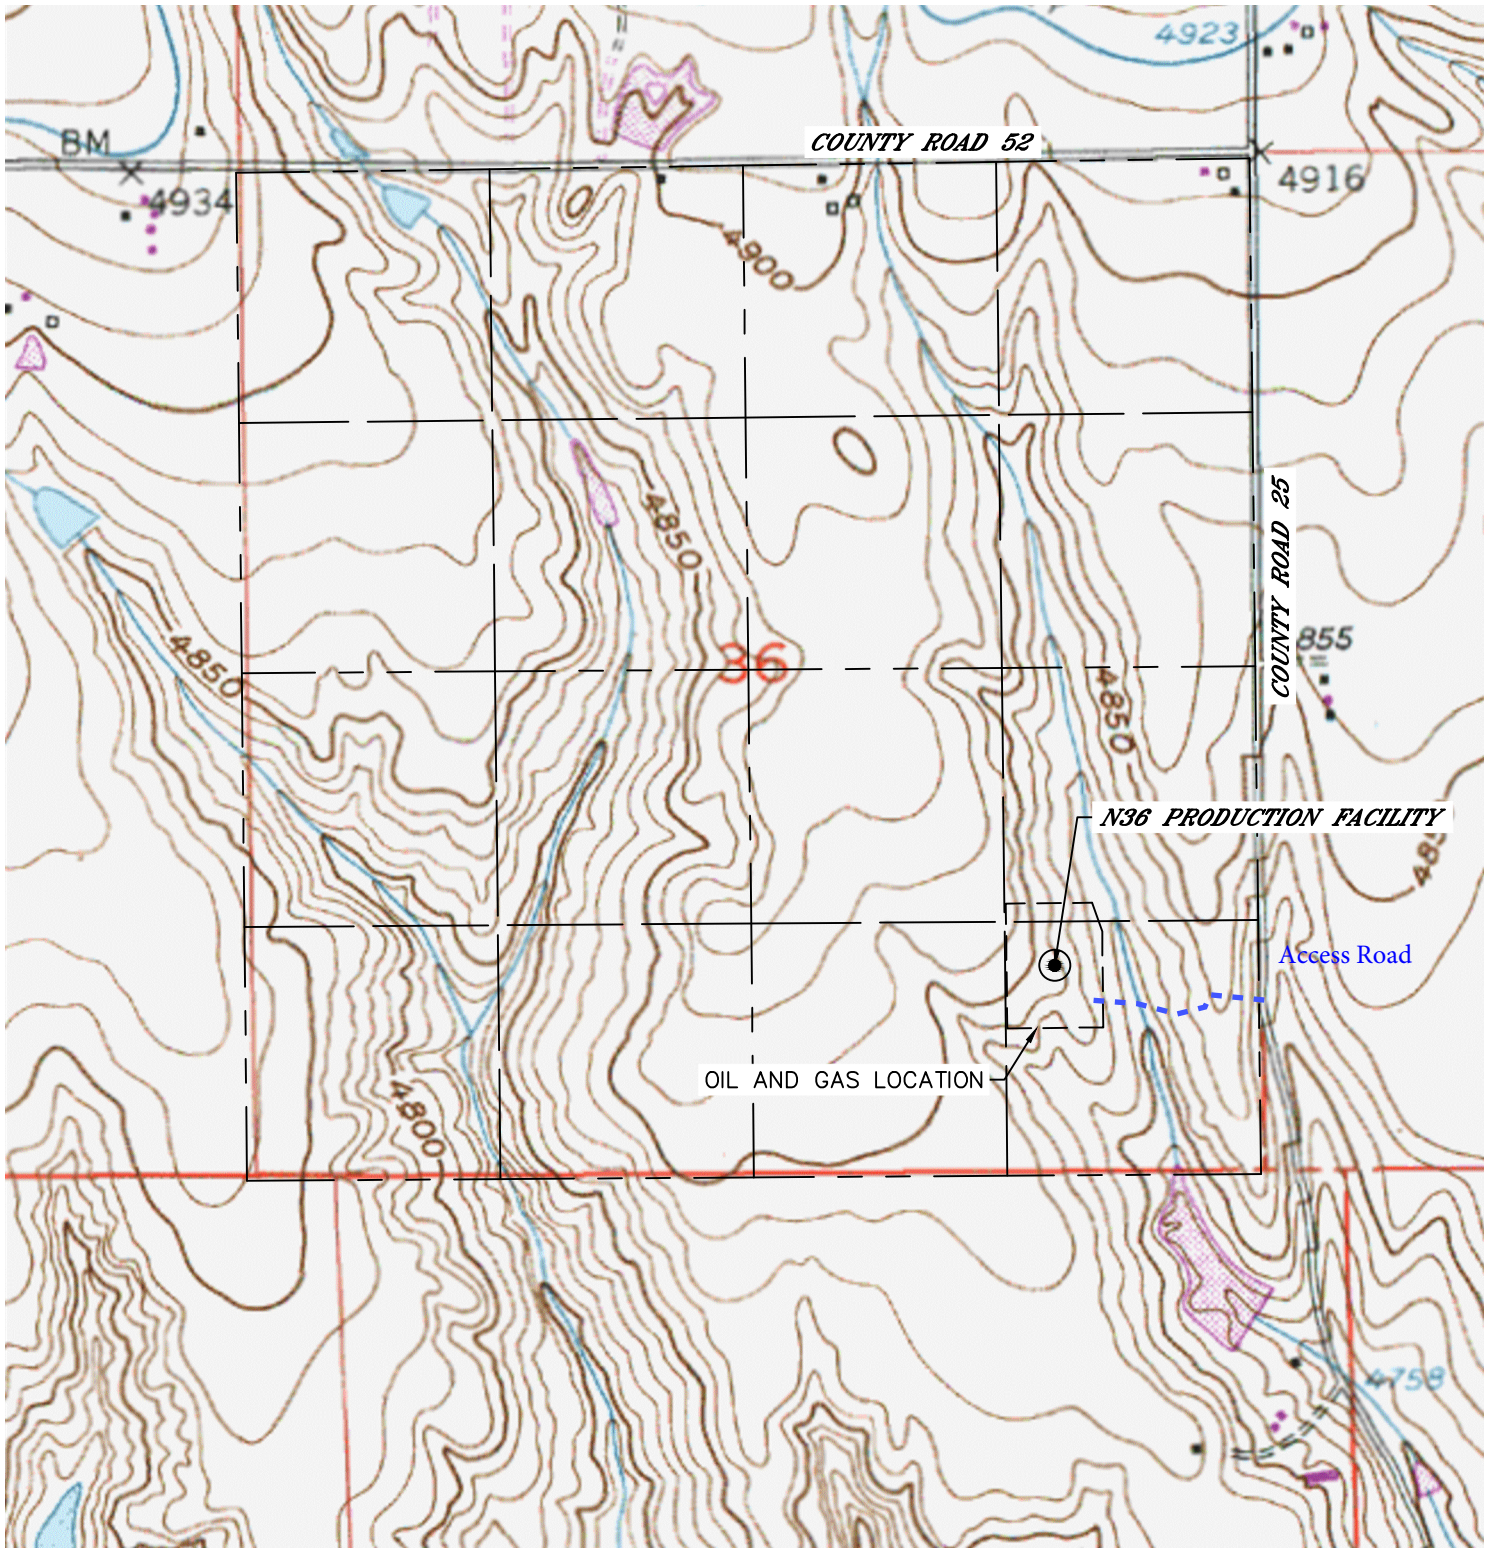

Lat40°, Inc. 6250 W. 10th Street, Unit 2, Greeley, CO 970-515-5294

ACCESS ROAD MAP

N36 PRODUCTION FACILITY

SECTION: 36
TOWNSHIP: 5N
RANGE: 67W
6TH. P.M.
WELD COUNTY, CO

Lat40°, Inc. 6250 W. 10th Street, Unit 2, Greeley, CO 970-515-5294

ACCESS ROAD MAP

N36 PRODUCTION FACILITY

SECTION: 36
TOWNSHIP: 5N
RANGE: 67W
6TH. P.M.
WELD COUNTY, CO

N36 PRODUCTION FACILITY

Access Road

OIL AND GAS LOCATION