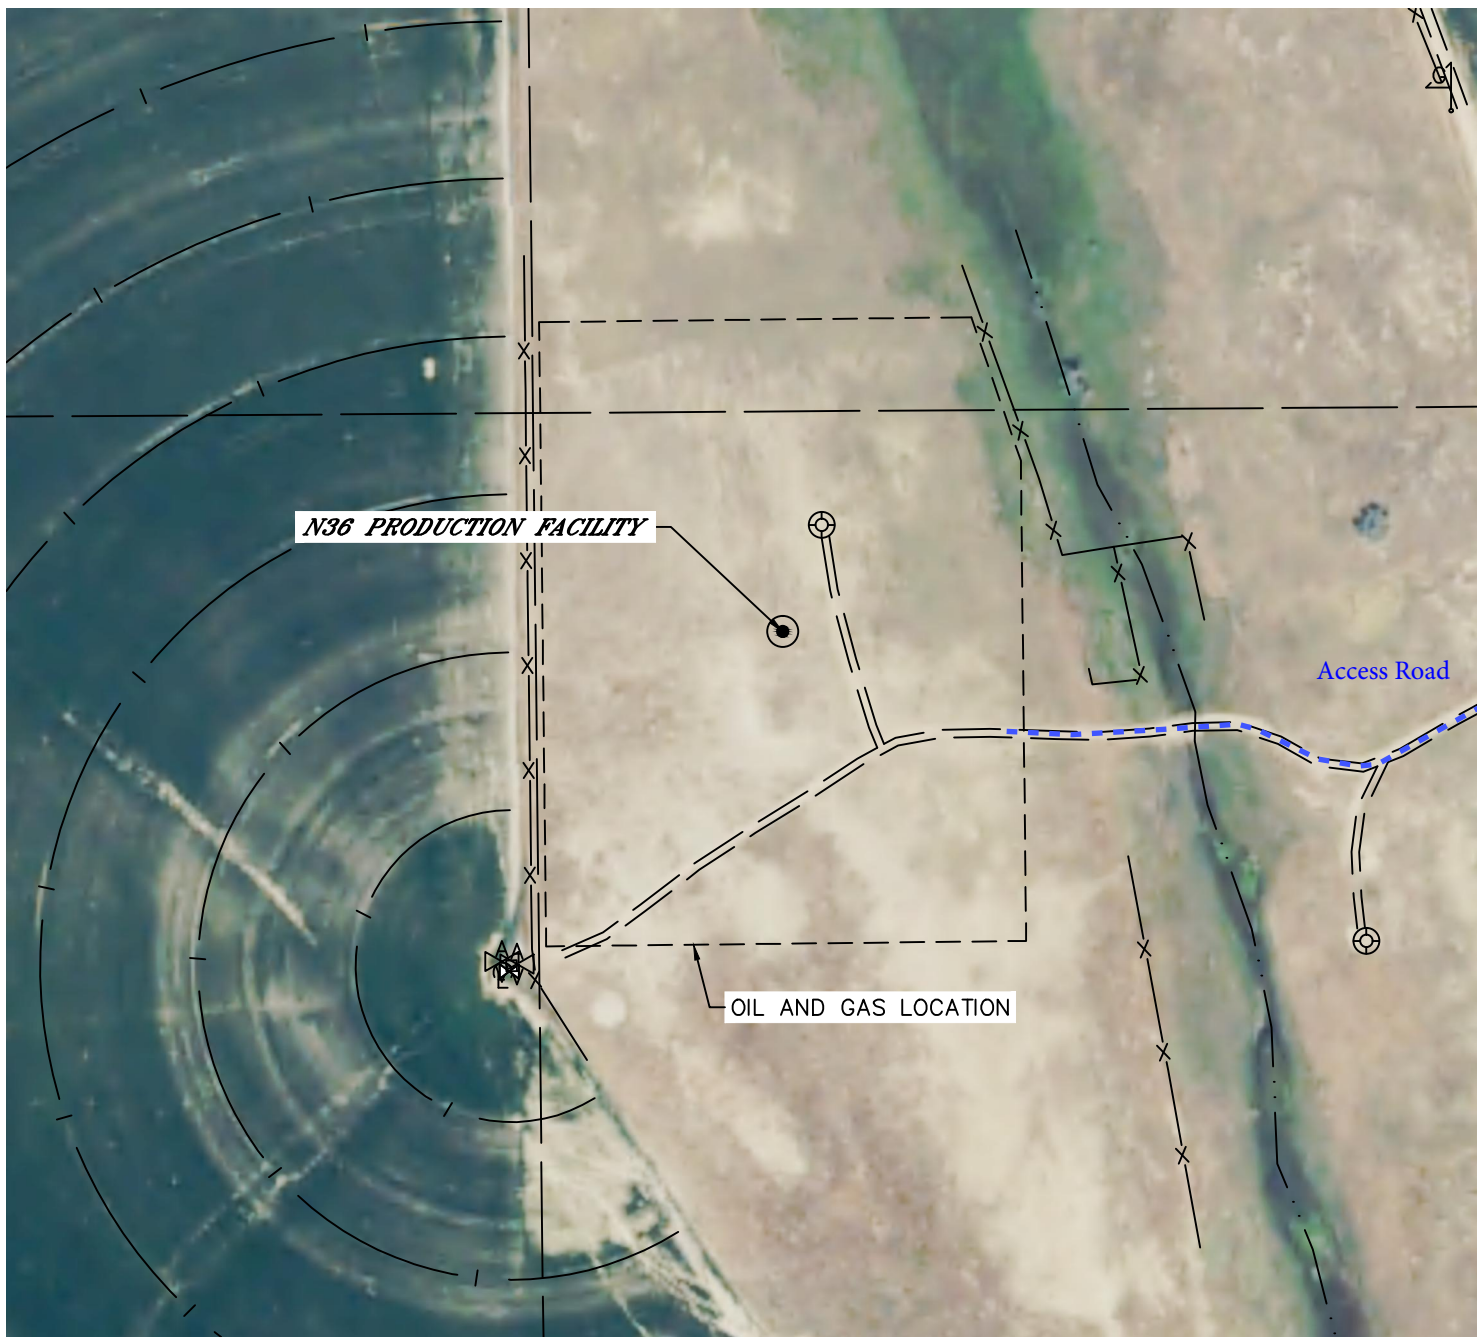

Lat40°, Inc. 6250 W. 10th Street, Unit 2, Greeley, CO 970-515-5294

ACCESS ROAD MAP

N36 PRODUCTION FACILITY

SECTION: 36
TOWNSHIP: 5N
RANGE: 67W
6TH. P.M.
WELD COUNTY, CO

Lat40°, Inc. 6250 W. 10th Street, Unit 2, Greeley, CO 970-515-5294

ACCESS ROAD MAP

N36 PRODUCTION FACILITY

SECTION: 36
TOWNSHIP: 5N
RANGE: 67W
6TH. P.M.
WELD COUNTY, CO

N36 PRODUCTION FACILITY

Access Road

OIL AND GAS LOCATION