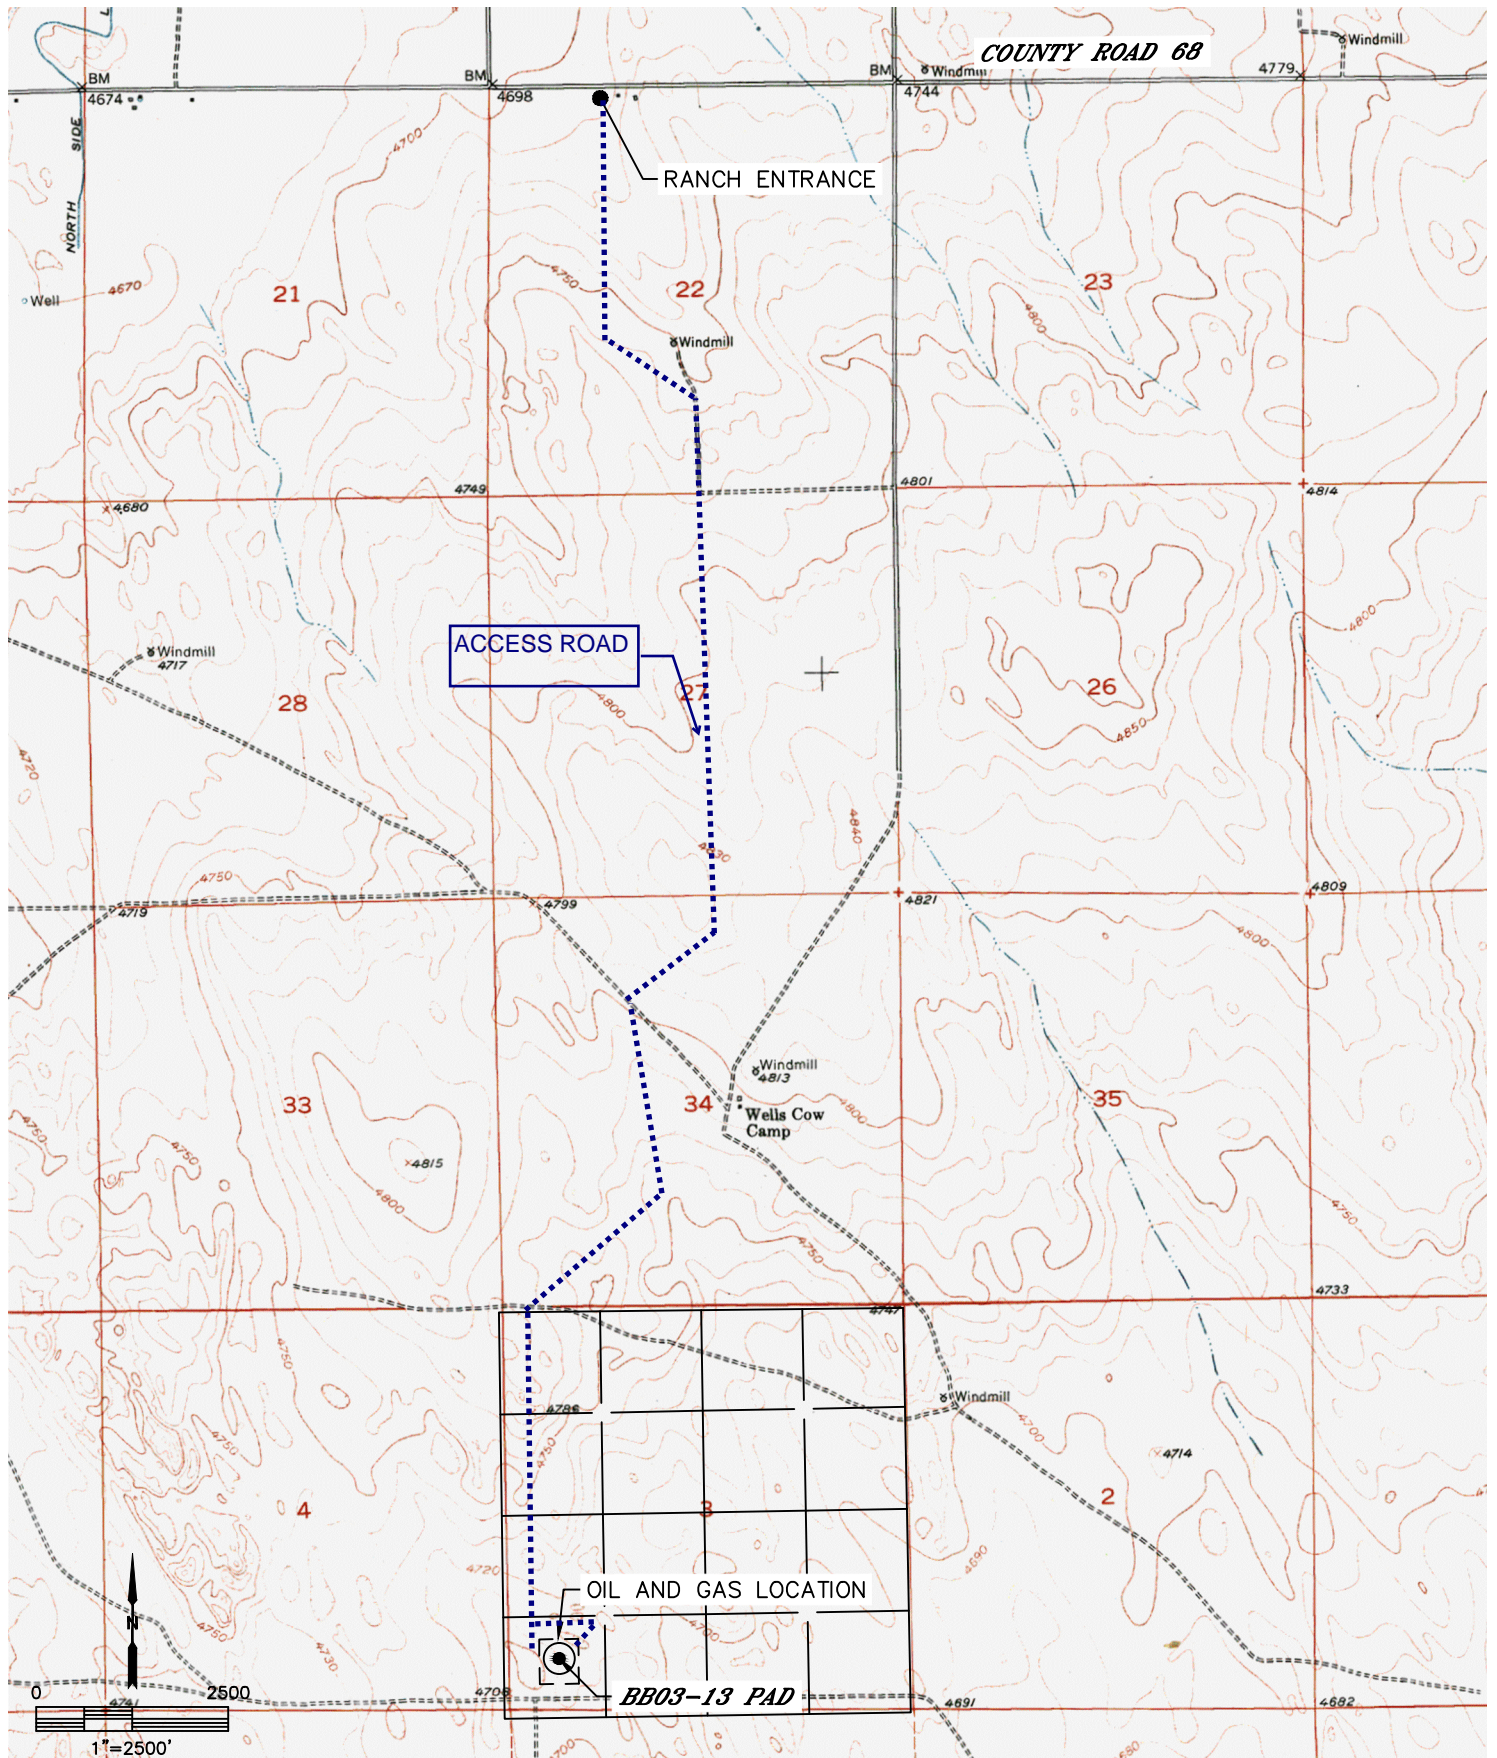

Lat40°, Inc. 6250 W. 10th Street, Unit 2, Greeley, CO 970-515-5294

# ACCESS ROAD MAP

**BB03-13 PAD**

SECTION: 3  
TOWNSHIP: 5N  
RANGE: 63W  
6TH. P.M.  
WELD COUNTY, CO

Lat40°, Inc. 6250 W. 10th Street, Unit 2, Greeley, CO 970-515-5294

# ACCESS ROAD MAP

**BB03-13 PAD**

SECTION: 3  
TOWNSHIP: 5N  
RANGE: 63W  
6TH. P.M.  
WELD COUNTY, CO