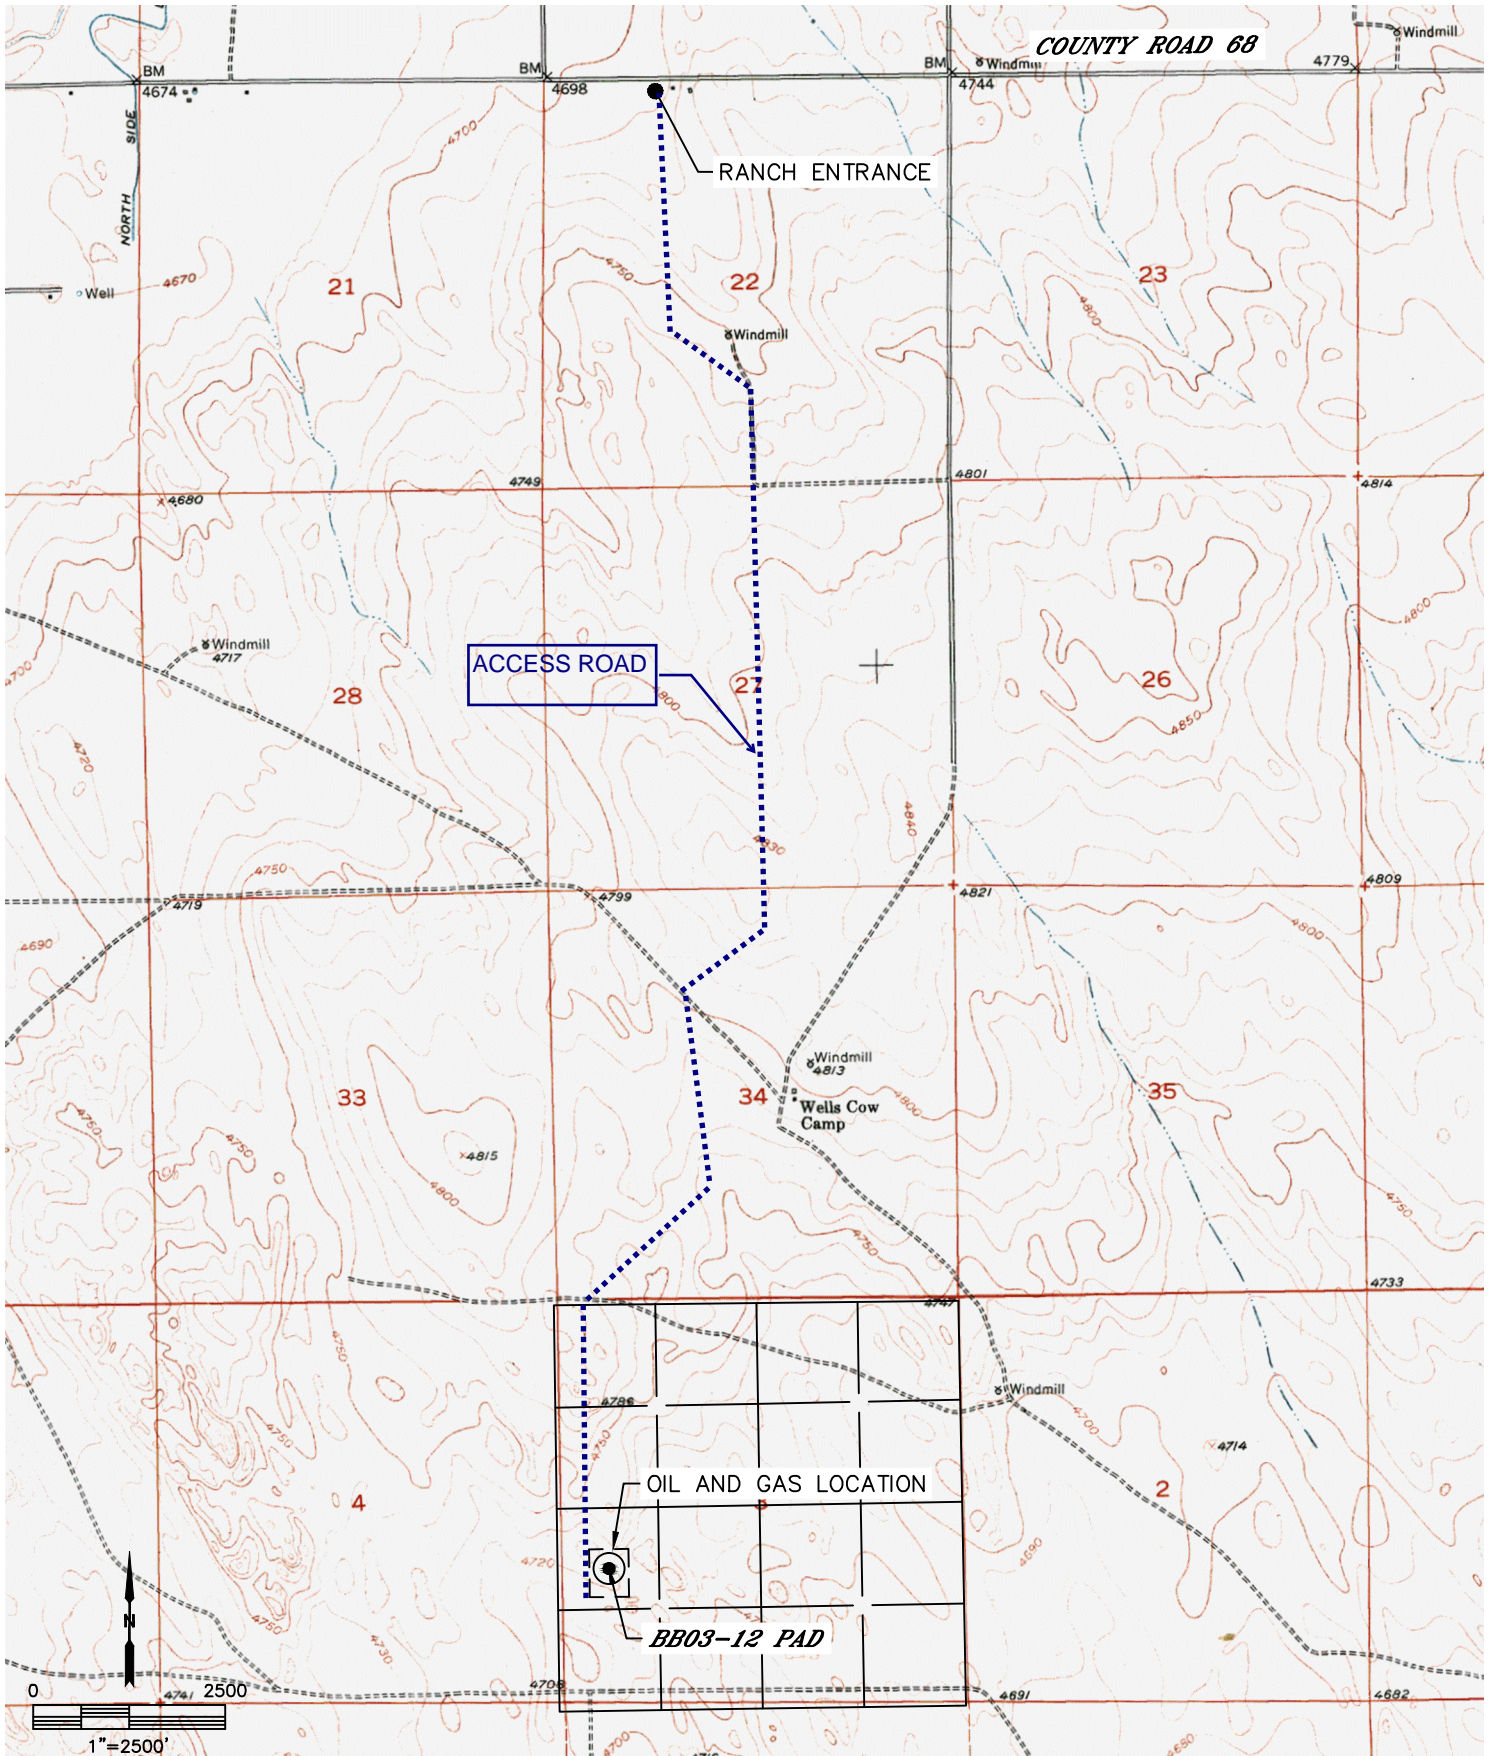

Lat40°, Inc. 6250 W. 10th Street, Unit 2, Greeley, CO 970-515-5294

ACCESS ROAD MAP

BB03-12 PAD

SECTION: 3
TOWNSHIP: 5N
RANGE: 63W
6TH. P.M.
WELD COUNTY, CO

Lat40°, Inc. 6250 W. 10th Street, Unit 2, Greeley, CO 970-515-5294

ACCESS ROAD MAP

BB03-12 PAD

SECTION: 3
TOWNSHIP: 5N
RANGE: 63W
6TH. P.M.
WELD COUNTY, CO