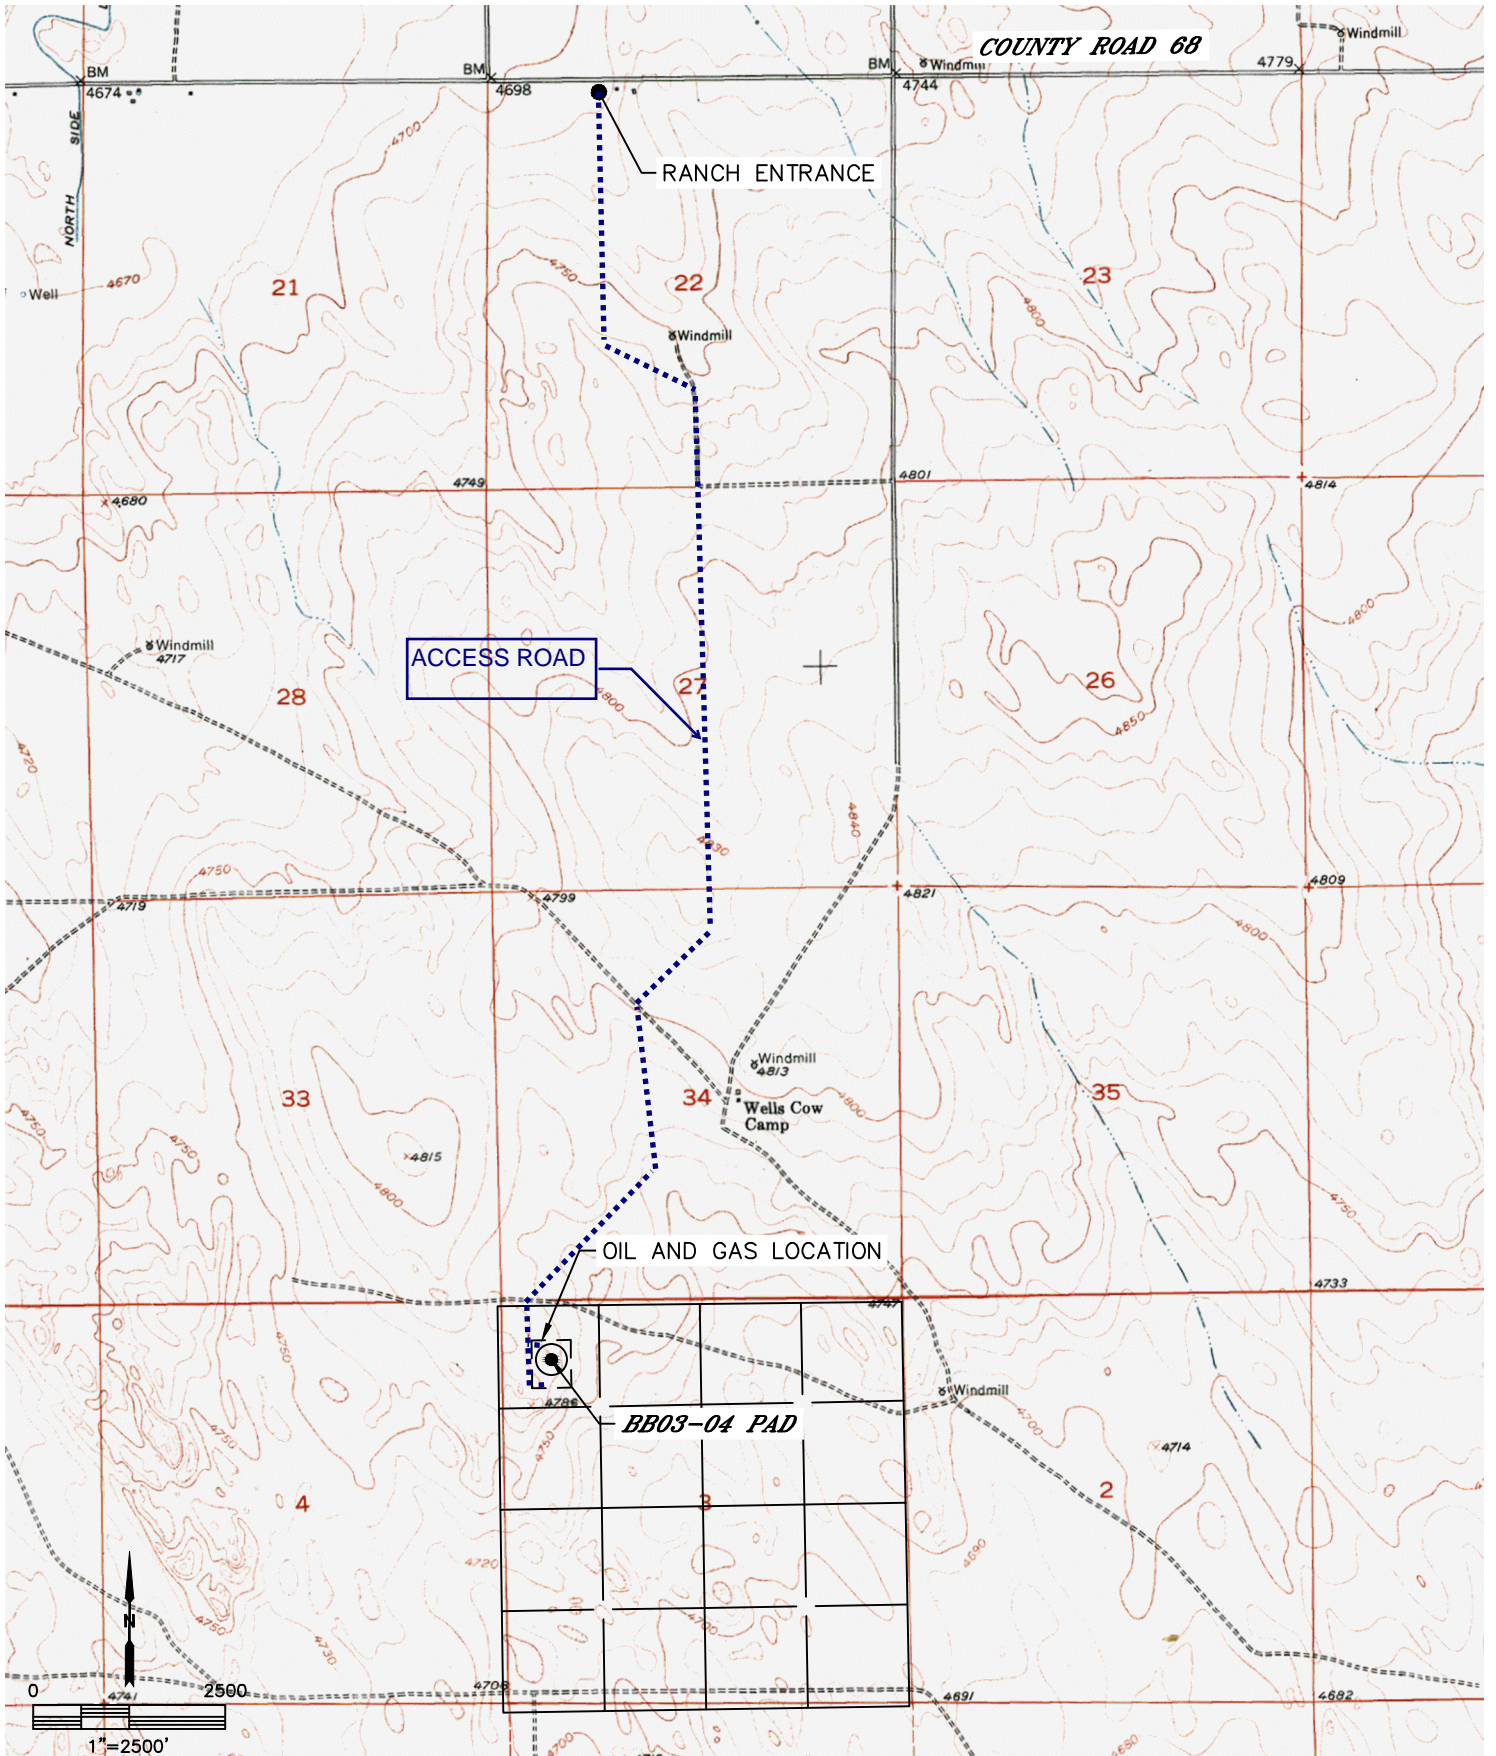

Lat40°, Inc. 6250 W. 10th Street, Unit 2, Greeley, CO 970-515-5294

ACCESS ROAD MAP

BB03-04 PAD

SECTION: 3
TOWNSHIP: 5N
RANGE: 63W
6TH. P.M.
WELD COUNTY, CO

Lat40°, Inc. 6250 W. 10th Street, Unit 2, Greeley, CO 970-515-5294

ACCESS ROAD MAP

BB03-04 PAD

SECTION: 3
TOWNSHIP: 5N
RANGE: 63W
6TH. P.M.
WELD COUNTY, CO