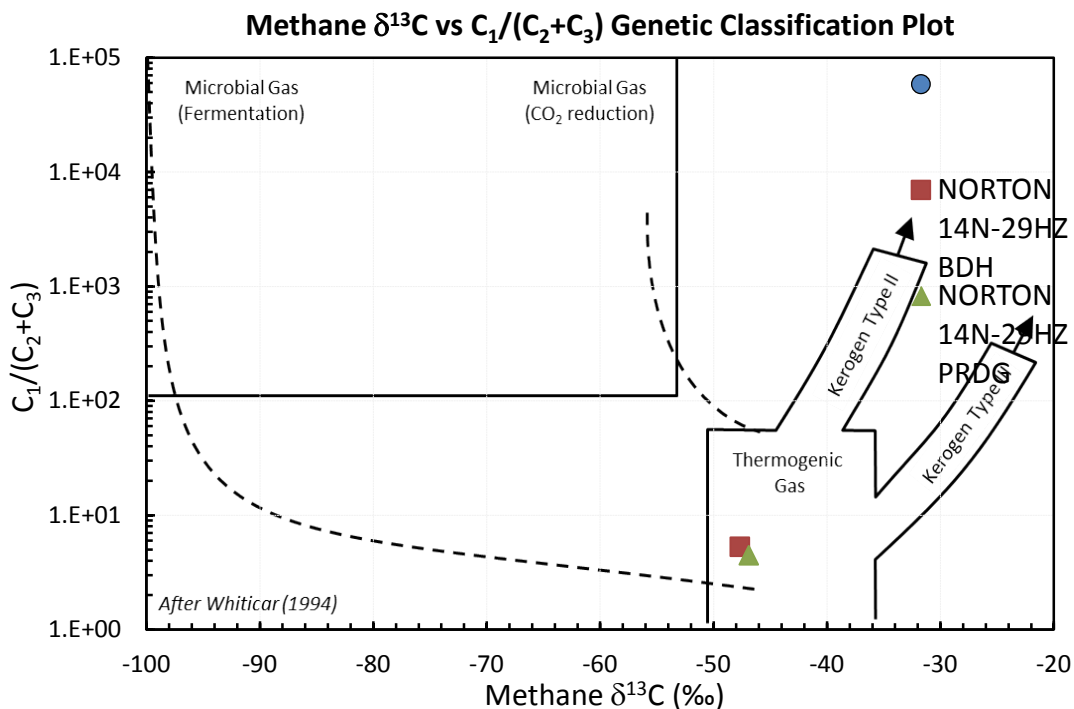

Stable Isotope Interpretive Plots

-
- NORTON 14N-29HZ PRDG
-
- NORTON 14N-29HZ BDH
- - -
- - -