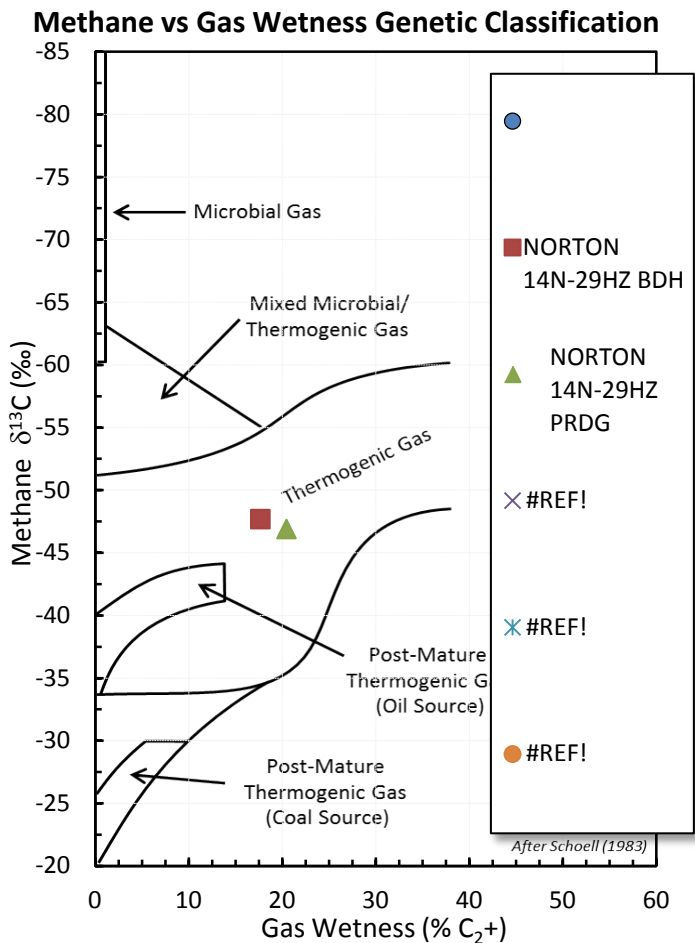

Stable Isotope Interpretive Plots

-
- NORTON 14N-29HZ PRDG
-
- NORTON 14N-29HZ BDH
- - -
- - -