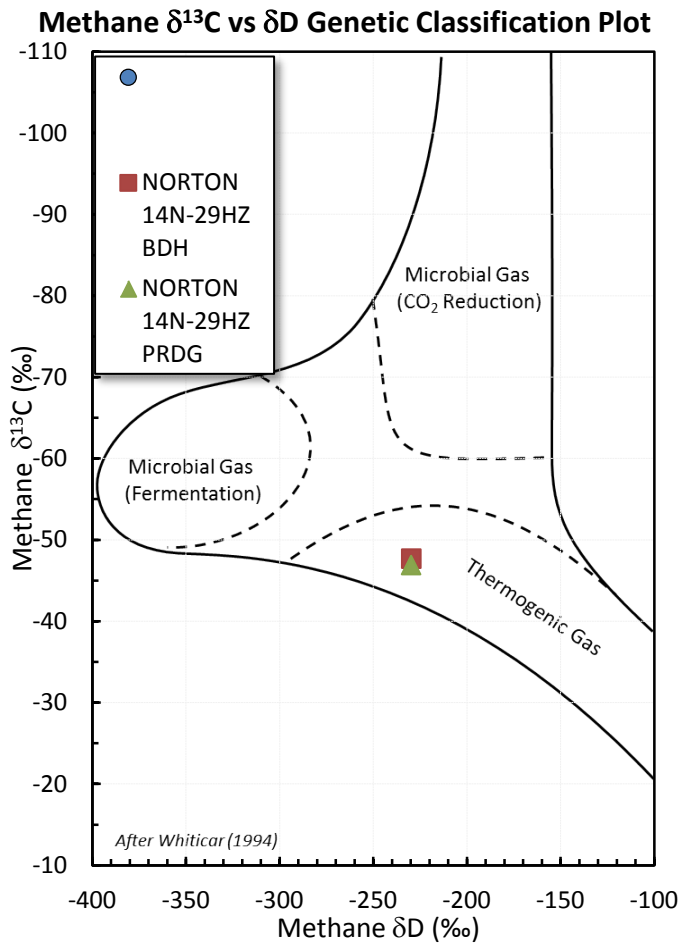

Stable Isotope Interpretive Plots

-
- NORTON 14N-29HZ PRDG
-
- NORTON 14N-29HZ BDH
- - -
- - -