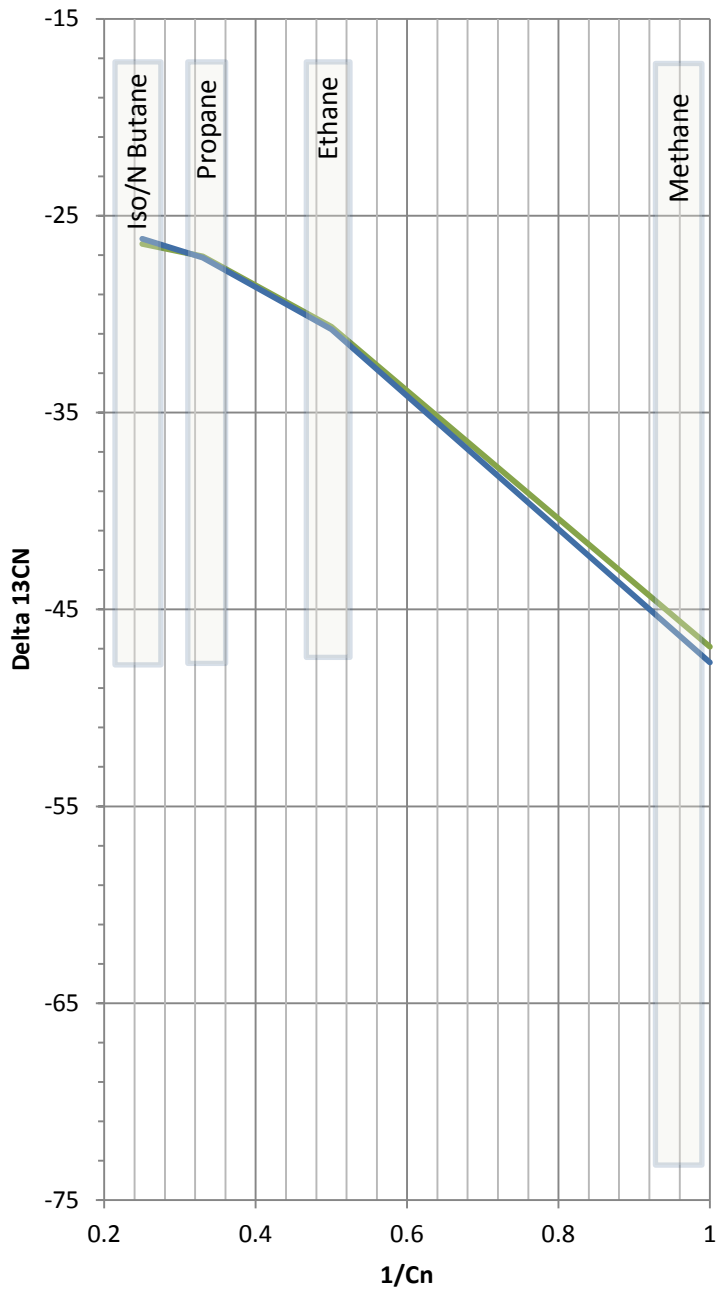

Stable Isotope Interpretive Plots

-
- NORTON 14N-29HZ PRDG
-
- NORTON 14N-29HZ BDH
- - -
- - -