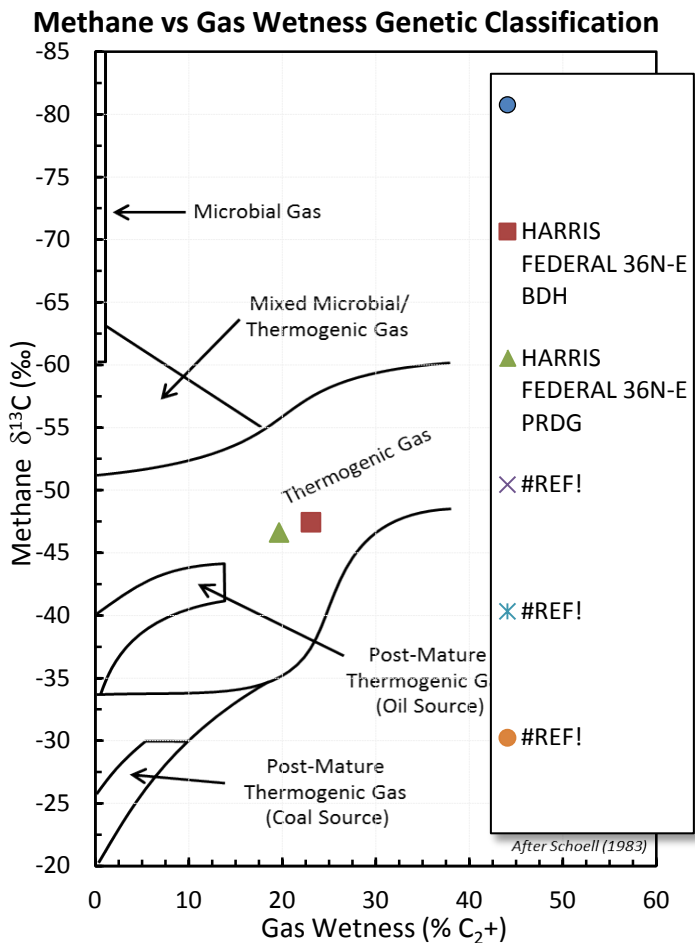

Stable Isotope Interpretive Plots

- HARRIS FEDERAL 36N-E PRDG
- HARRIS FEDERAL 36N-E BDH