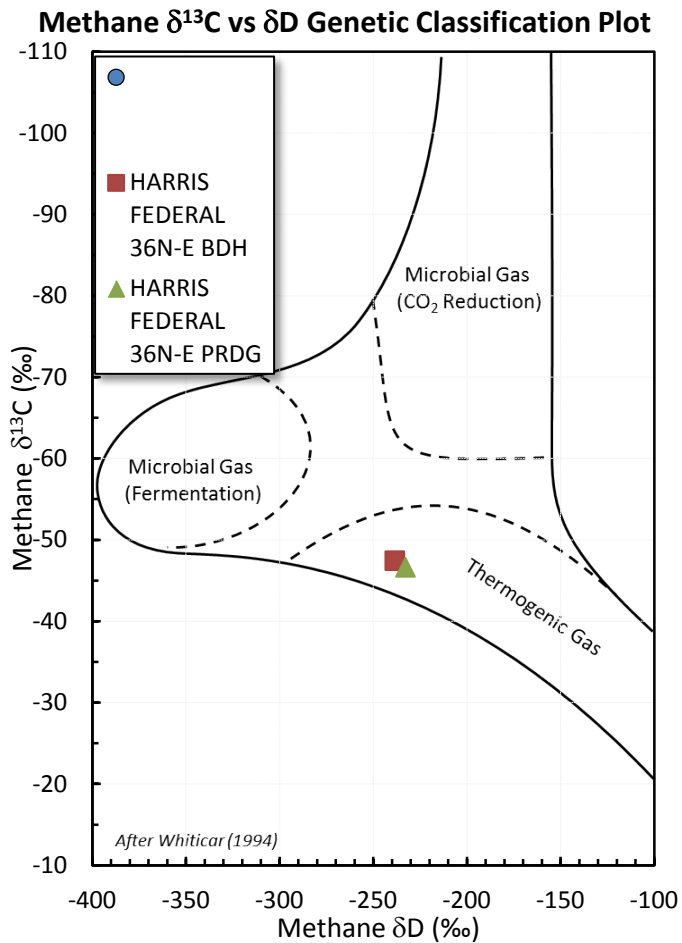

Stable Isotope Interpretive Plots

- HARRIS FEDERAL 36N-E PRDG
- HARRIS FEDERAL 36N-E BDH