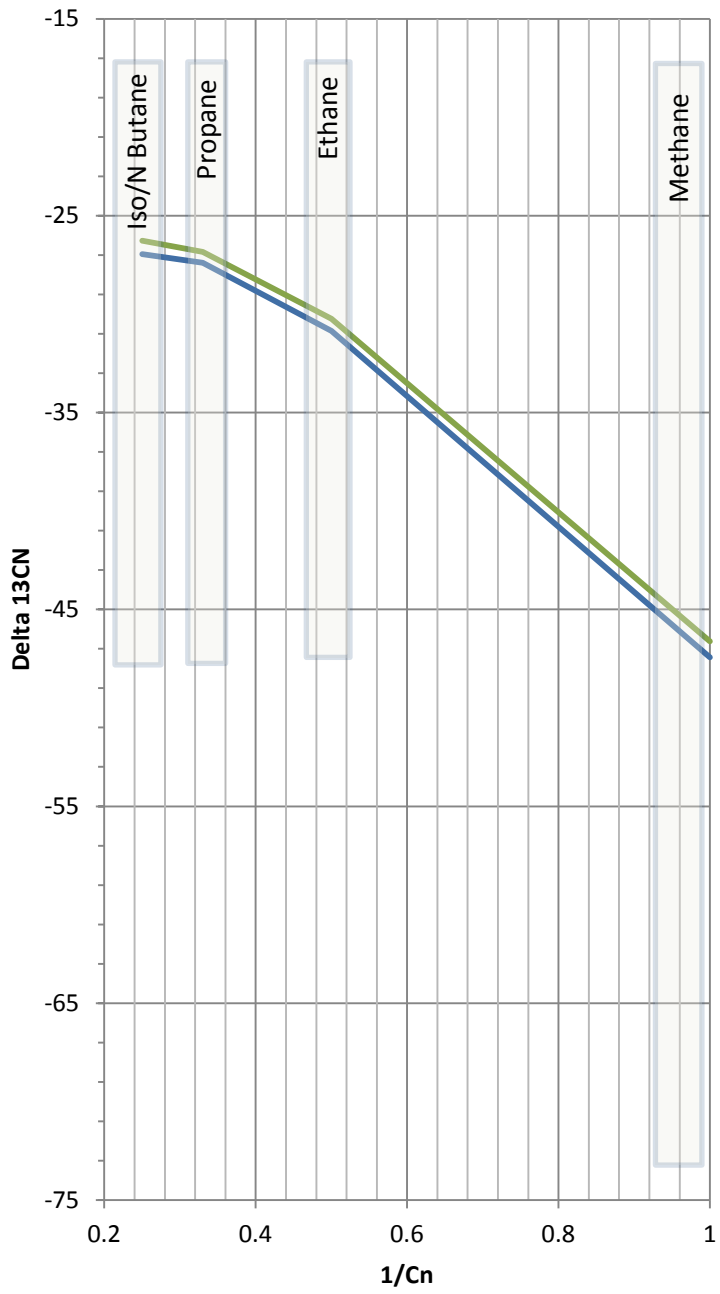

Stable Isotope Interpretive Plots

- HARRIS FEDERAL 36N-E PRDG
- HARRIS FEDERAL 36N-E BDH