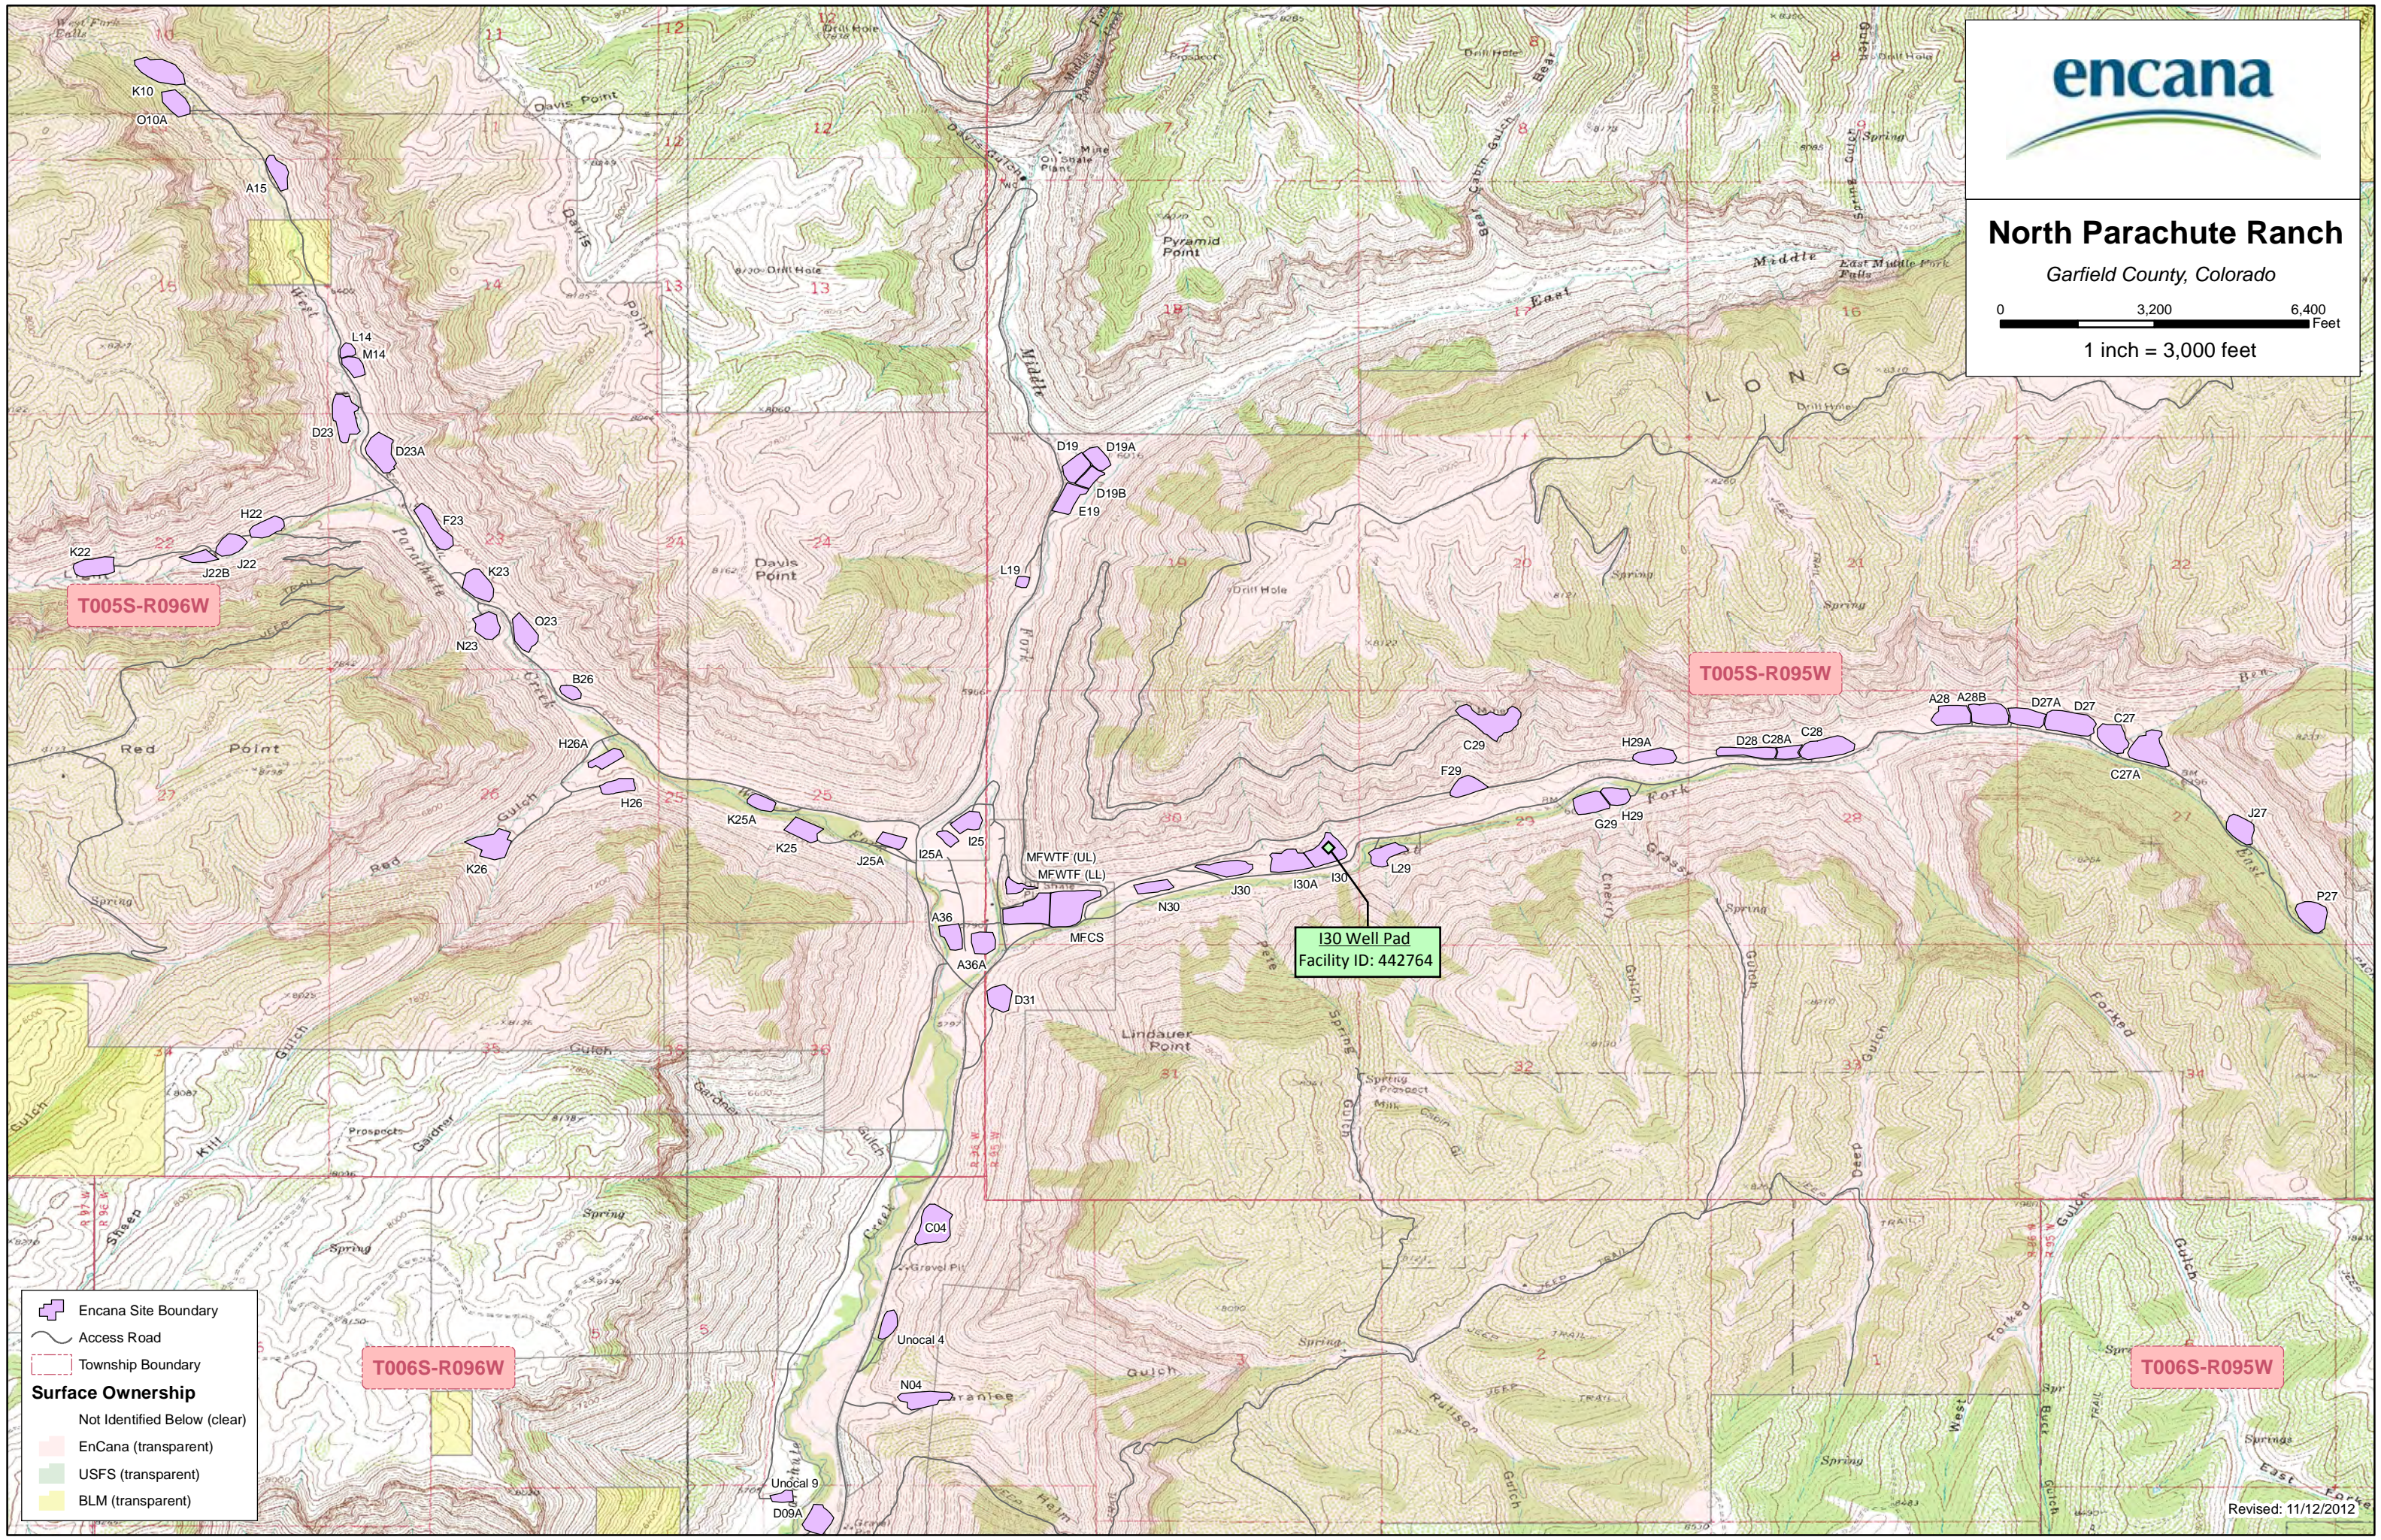

encana

North Parachute Ranch

Garfield County, Colorado

0 3,200 6,400 Feet

1 inch = 3,000 feet

Encana Site Boundary

Access Road

Township Boundary

Surface Ownership

- Not Identified Below (clear)
- EnCana (transparent)
- USFS (transparent)
- BLM (transparent)

I30 Well Pad
Facility ID: 442764

T006S-R096W

T005S-R095W

T006S-R095W