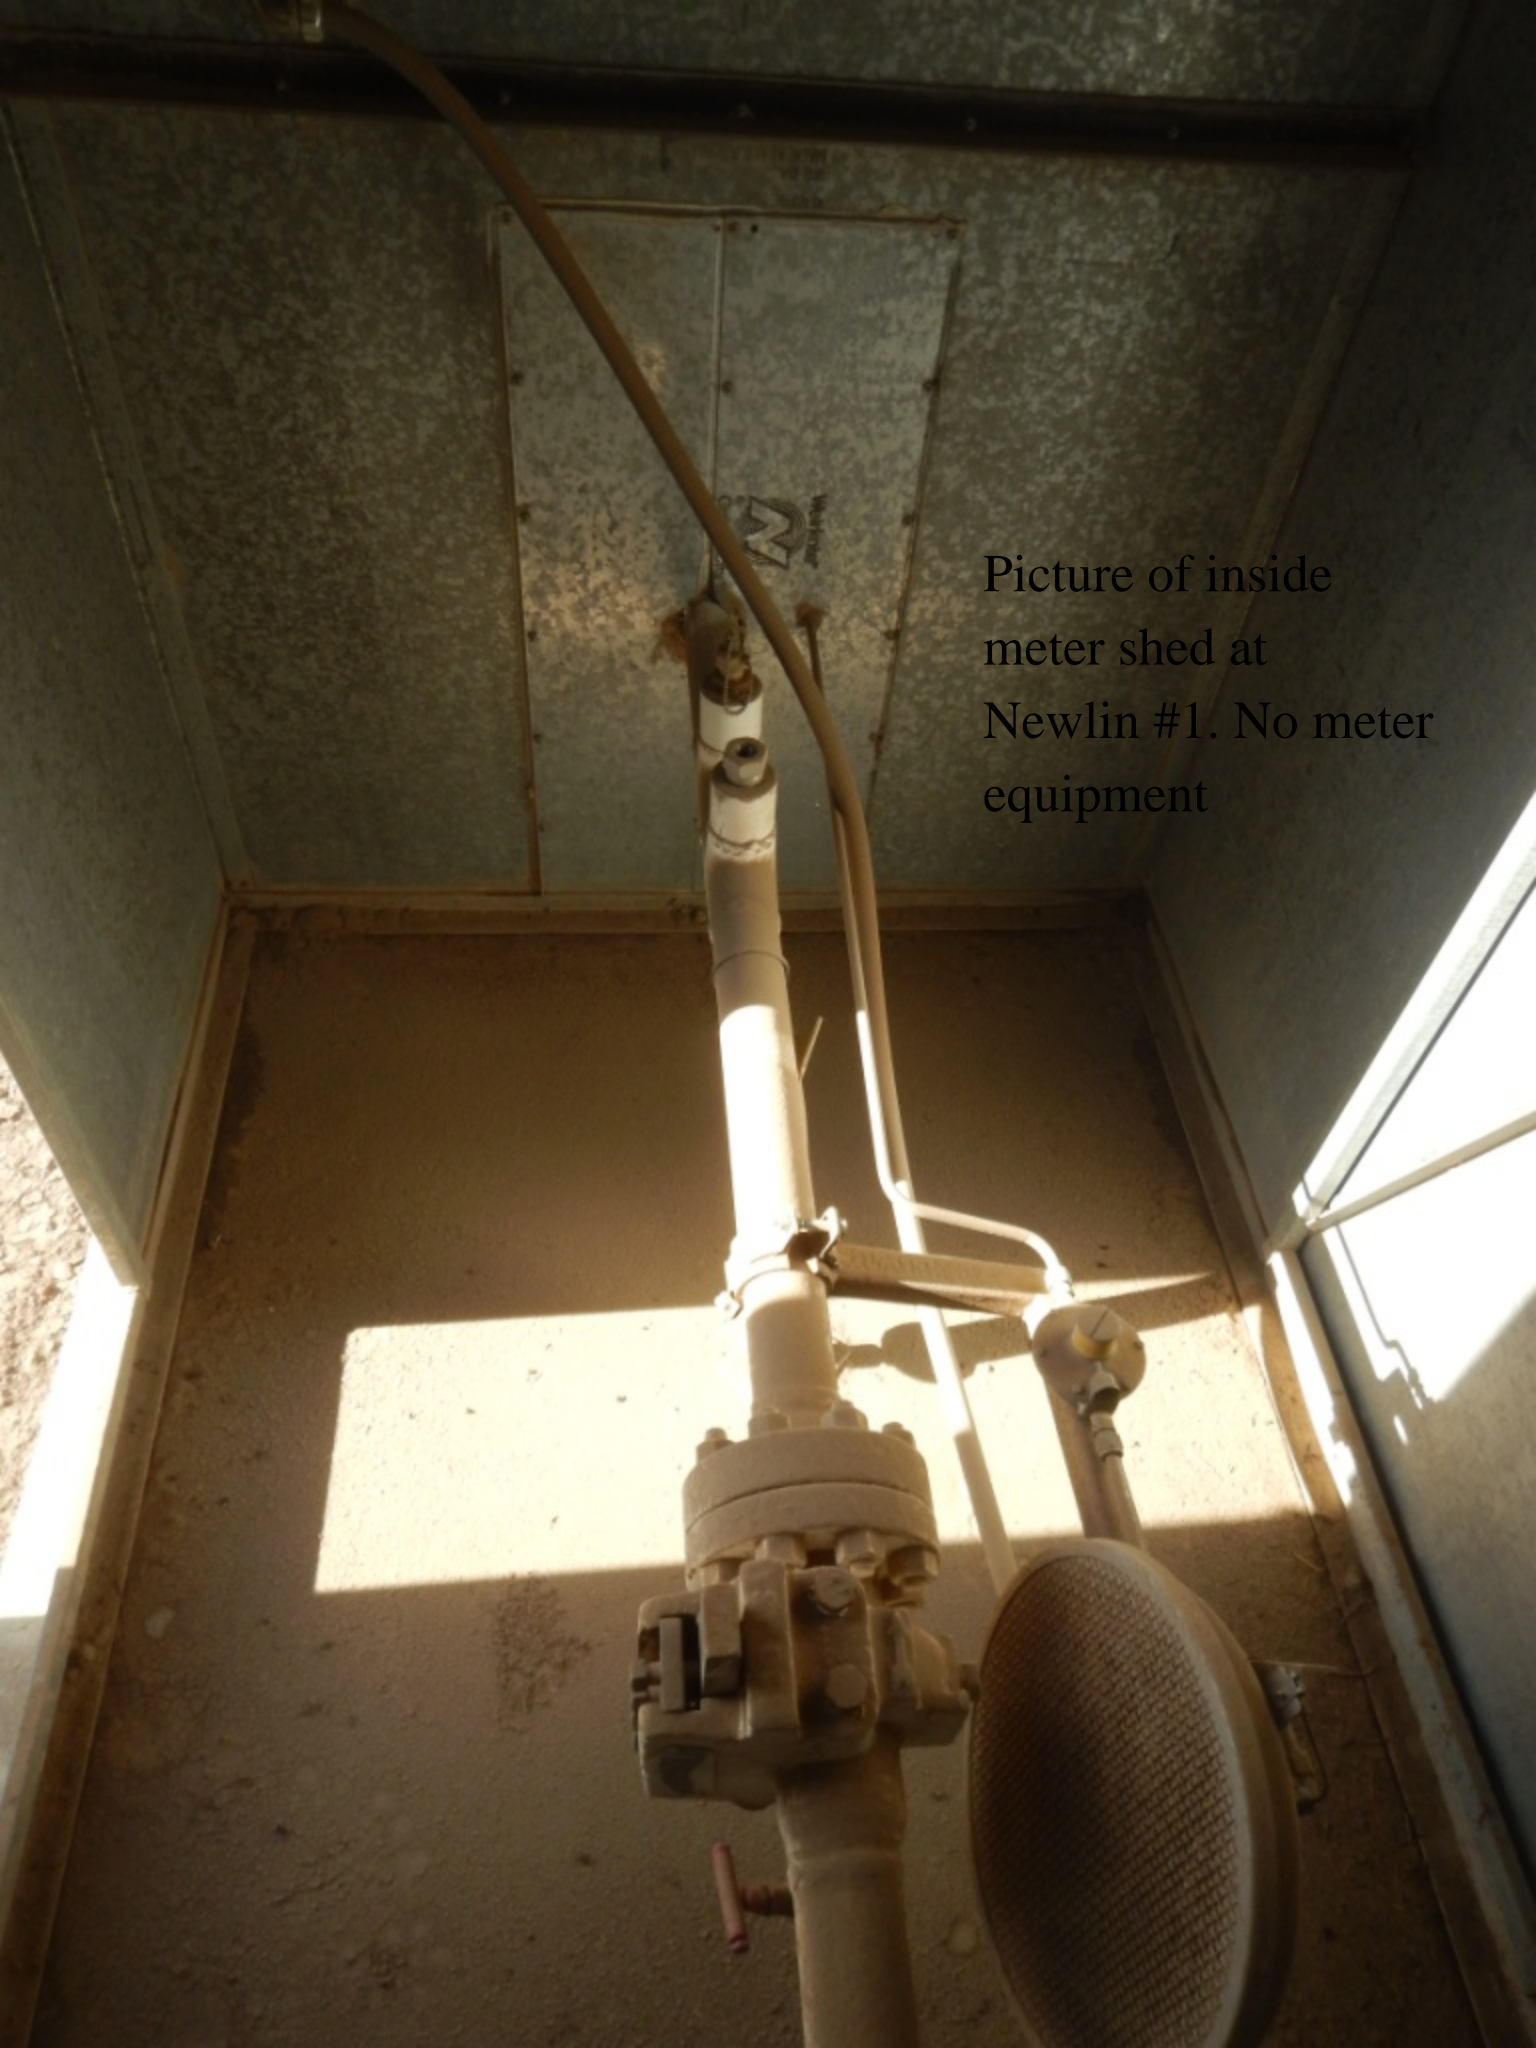

BEFORE WORKING ON
OR REPAIRING EQUIPMENT
CALL
1-877-454-2730
SAFETY IS ALWAYS THE FIRST PRIORITY

Picture of inside
meter shed at
Newlin #1. No meter
equipment

KIMBARK OIL & GAS CO.
NEWLIN #1
Loc. NW-SE
Sec 19-31-41
Baca Co. Colo.

Old lease sign.

No sign showing
current operator

Current well status Shut In