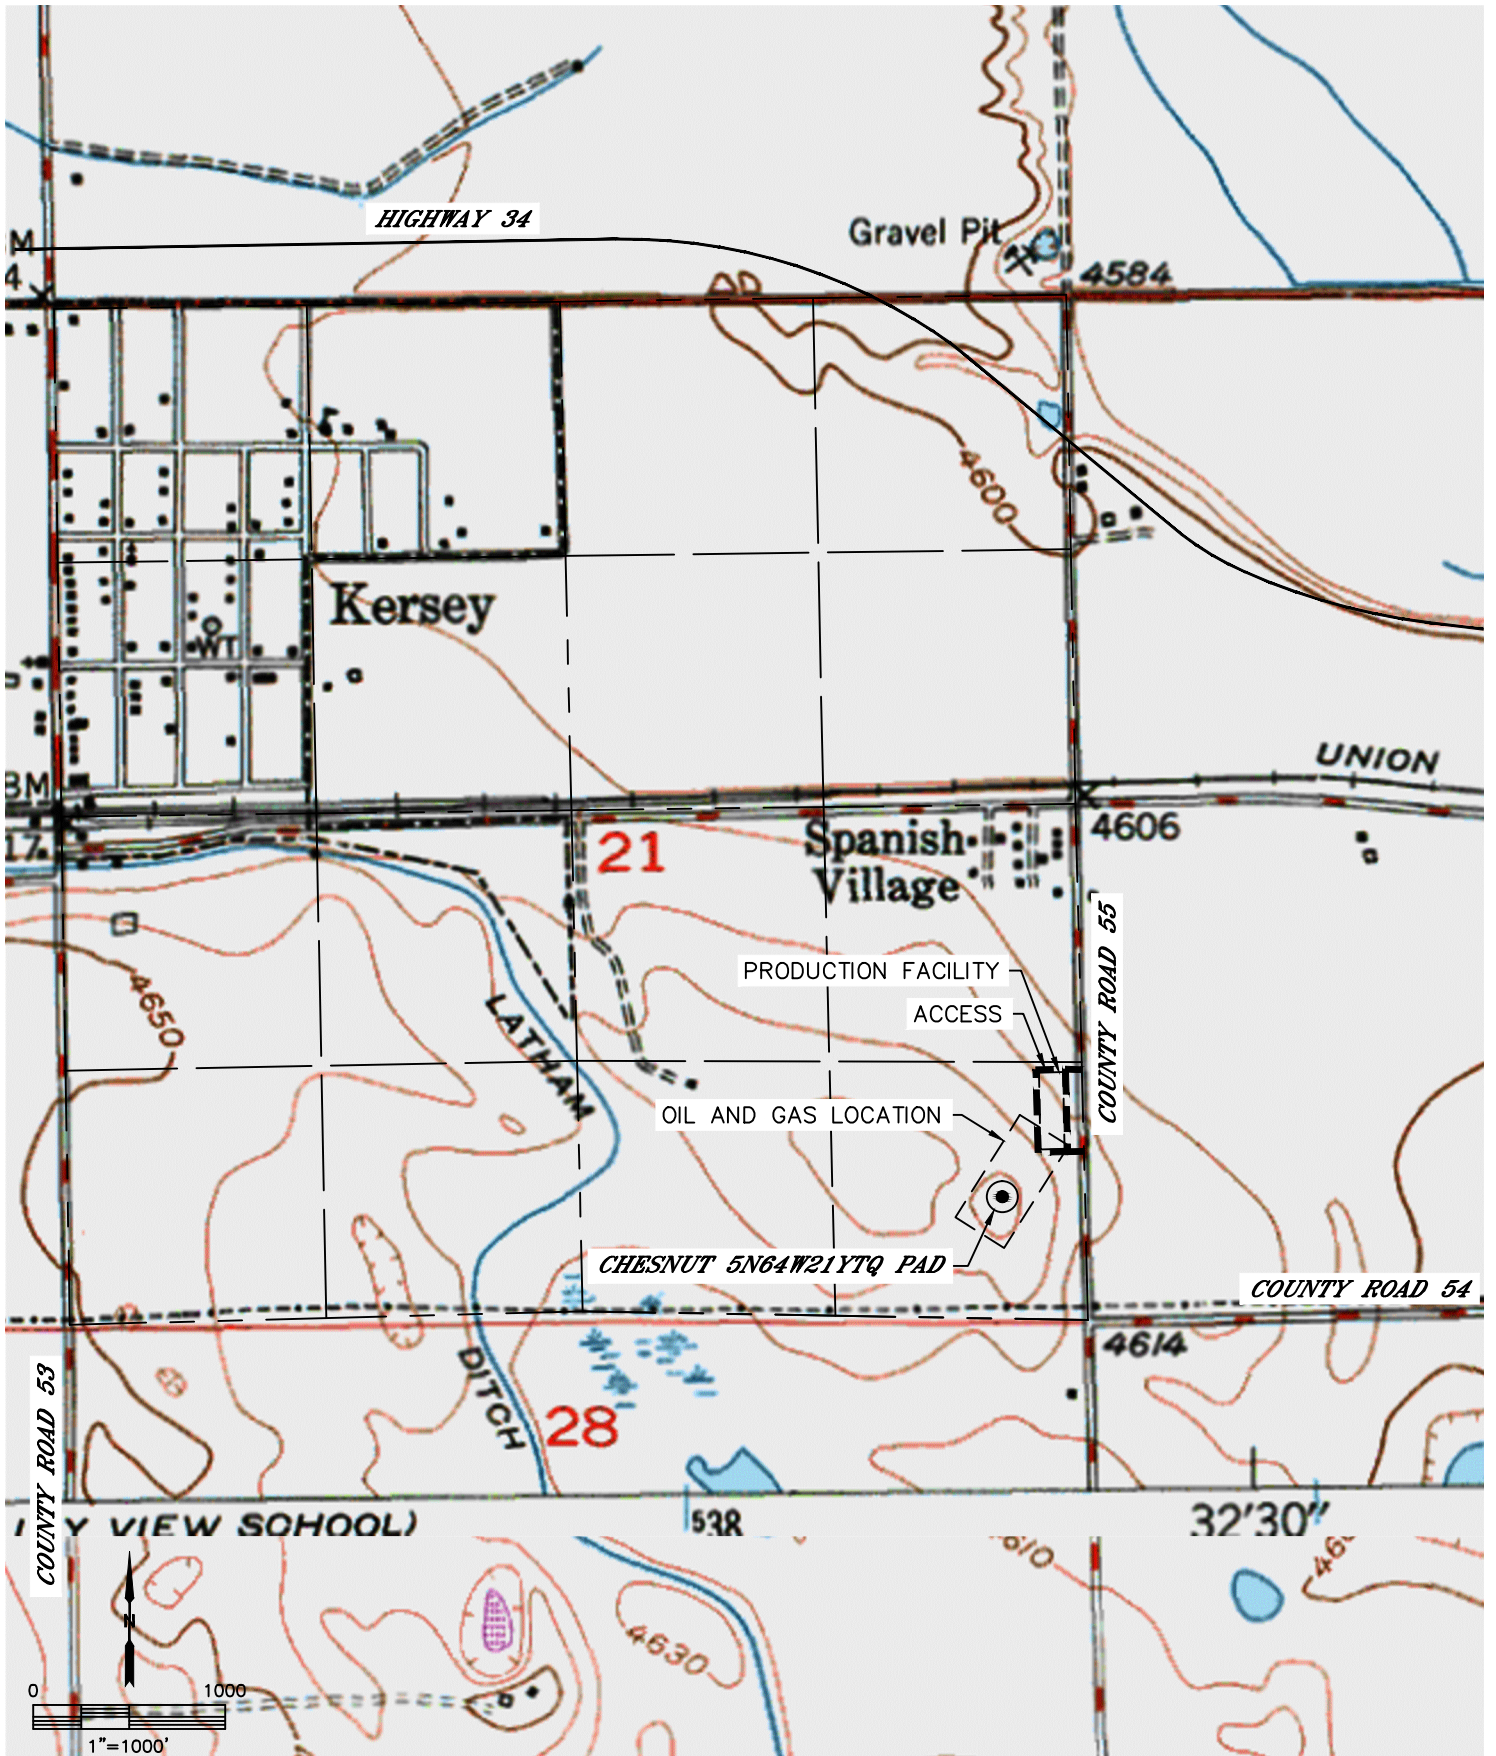

Lat40°, Inc. 6250 W. 10th Street, Unit 2, Greeley, CO 970-515-5294

ACCESS ROAD MAP

CHESNUT 5N64W21YTQ PAD

SECTION: 21
TOWNSHIP: 5N
RANGE: 64W
6TH. P.M.
WELD COUNTY, CO

Lat40°, Inc. 6250 W. 10th Street, Unit 2, Greeley, CO 970-515-5294

ACCESS ROAD MAP

CHESNUT 5N64W21YTQ PAD

SECTION: 21
TOWNSHIP: 5N
RANGE: 64W
6TH. P.M.
WELD COUNTY, CO