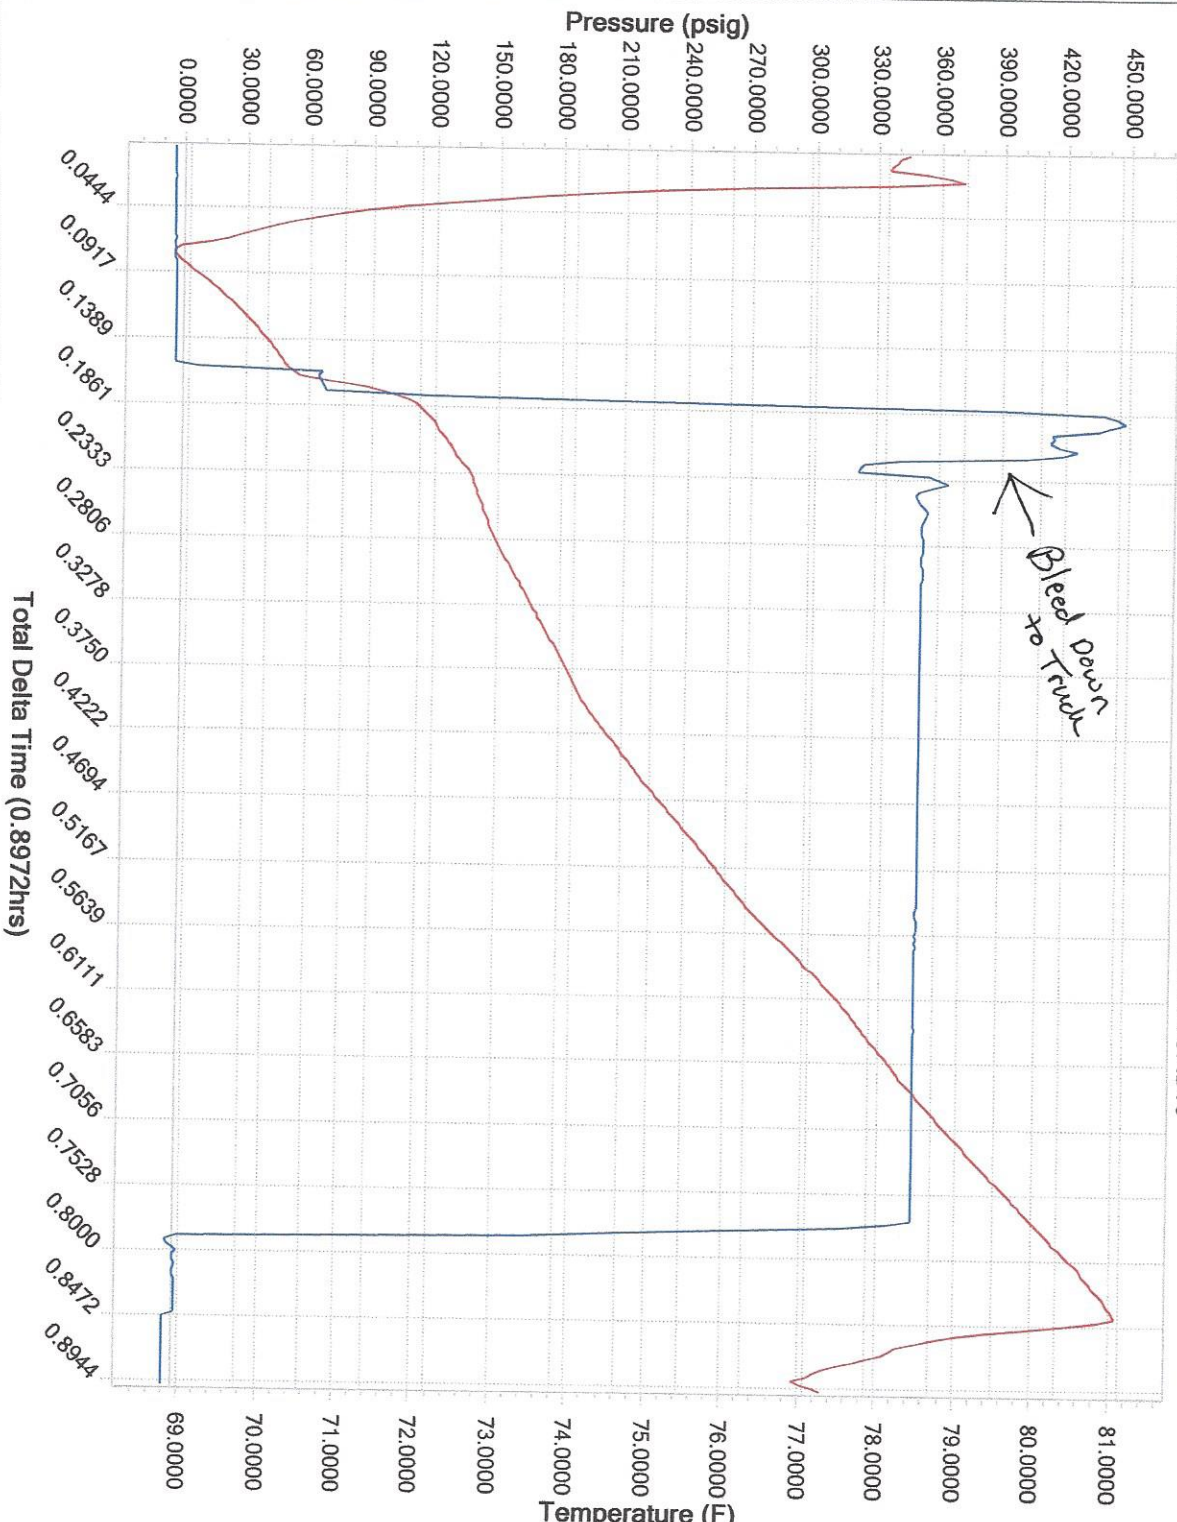

Serial Number: S5757N  
 Company Name: Whiting Oil and Gas  
 Location Name: Two mile creek 22 33m  
 Top: C:\USERS\GREEN\DOCUMENTS\WHITWO-M-001-TOP.DTO

Battery On - Top: 10/10/2015 2:24:35 AM  
 On Bottom - Top: 10/10/2015 2:24:35 AM  
 Off Bottom - Top: 10/10/2015 3:18:25 AM

— Top (psig) — Top (F)

Total Delta Time (0.8972hrs)	Top (psig)	Top (F)
0.0000	-4.9921	78.2637
0.0028	-4.8646	78.1397
0.0056	-4.8187	78.1112
0.0083	-4.7527	78.0367
0.0111	-4.5290	78.0105
0.0139	-4.4370	78.5205
0.0167	-4.4139	78.8022
0.0194	-4.4268	78.9719
0.0222	-4.3772	78.0437
0.0250	-4.6616	76.2651
0.0278	-4.7205	75.0438
0.0306	-4.7511	74.1853
0.0333	-4.8264	73.5331
0.0361	-4.9167	72.9742
0.0389	-4.9375	72.3651
0.0417	-4.9659	71.7852
0.0444	-4.9505	71.3324
0.0472	-4.9555	70.9794
0.0500	-4.9608	70.6772
0.0528	-4.9388	70.4140
0.0556	-4.9136	70.1914
0.0583	-4.8135	69.9888
0.0611	-4.5494	69.8045
0.0639	-4.5778	69.6448
0.0667	-4.3215	69.4966
0.0694	-4.4213	69.2370
0.0722	-4.4821	68.8959
0.0750	-4.3806	68.7959
0.0778	-4.4701	68.7983
0.0806	-4.4188	68.8384
0.0833	-4.3735	68.8978
0.0861	-4.3163	68.9640
0.0889	-4.3432	69.0313
0.0917	-4.3431	69.0980
0.0944	-4.2937	69.1694
0.0972	-4.3991	69.2353
0.1000	-4.3106	69.2974
0.1028	-4.2681	69.3629
0.1056	-4.2412	69.4229
0.1083	-4.3604	69.4753
0.1111	-4.2516	69.5371
0.1139	-4.2306	69.5863
0.1167	-4.2940	69.6377
0.1194	-4.2044	69.6957