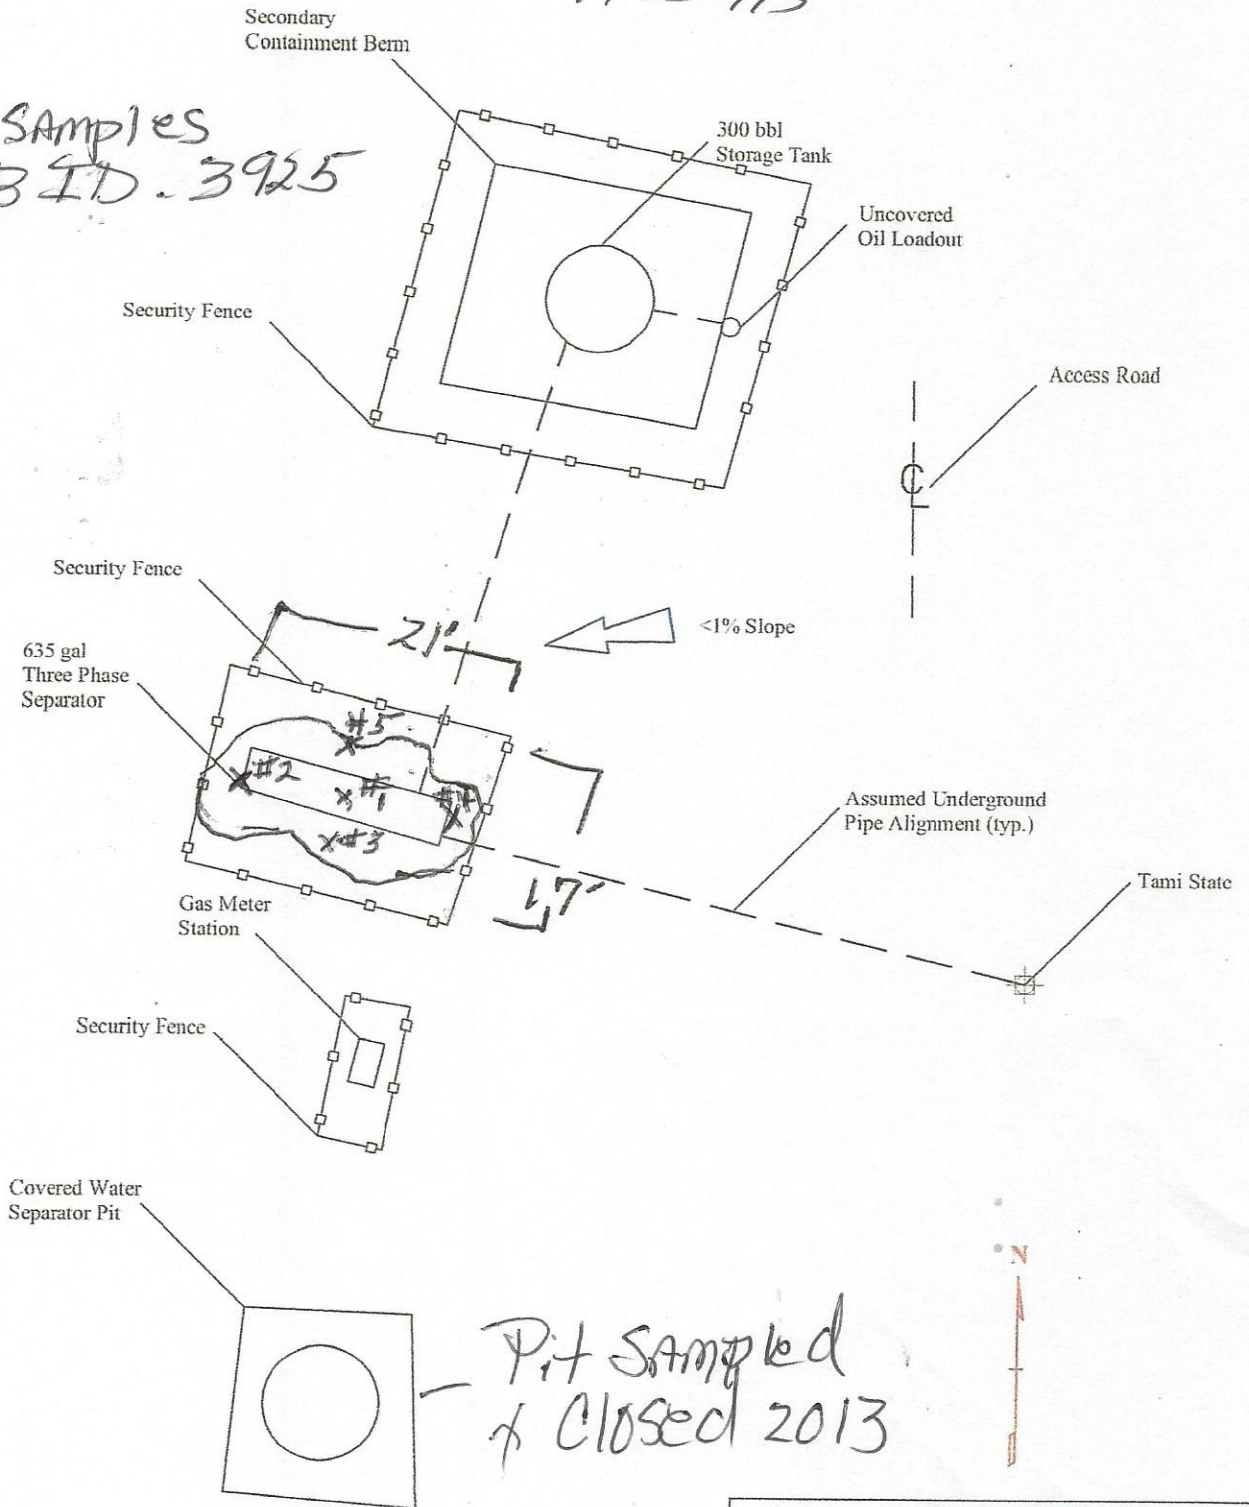

TAMMI STATE SAMPLE MAP  
9/25/15

X-SAMPLES  
LAB ID. 3925

Tami State  
Battery Site Map

Sentinel Consulting Services, LLC  
14 Inverness Dr. East, Suite F-232  
Englewood, CO 80112

Scale: 1" = 20'	Drawn By: D. Woolley	Date Drawn: Dec. 29, 2006
DWG No: 1	Checked By: M. Kosec	Date Checked: Jan. 12, 2007