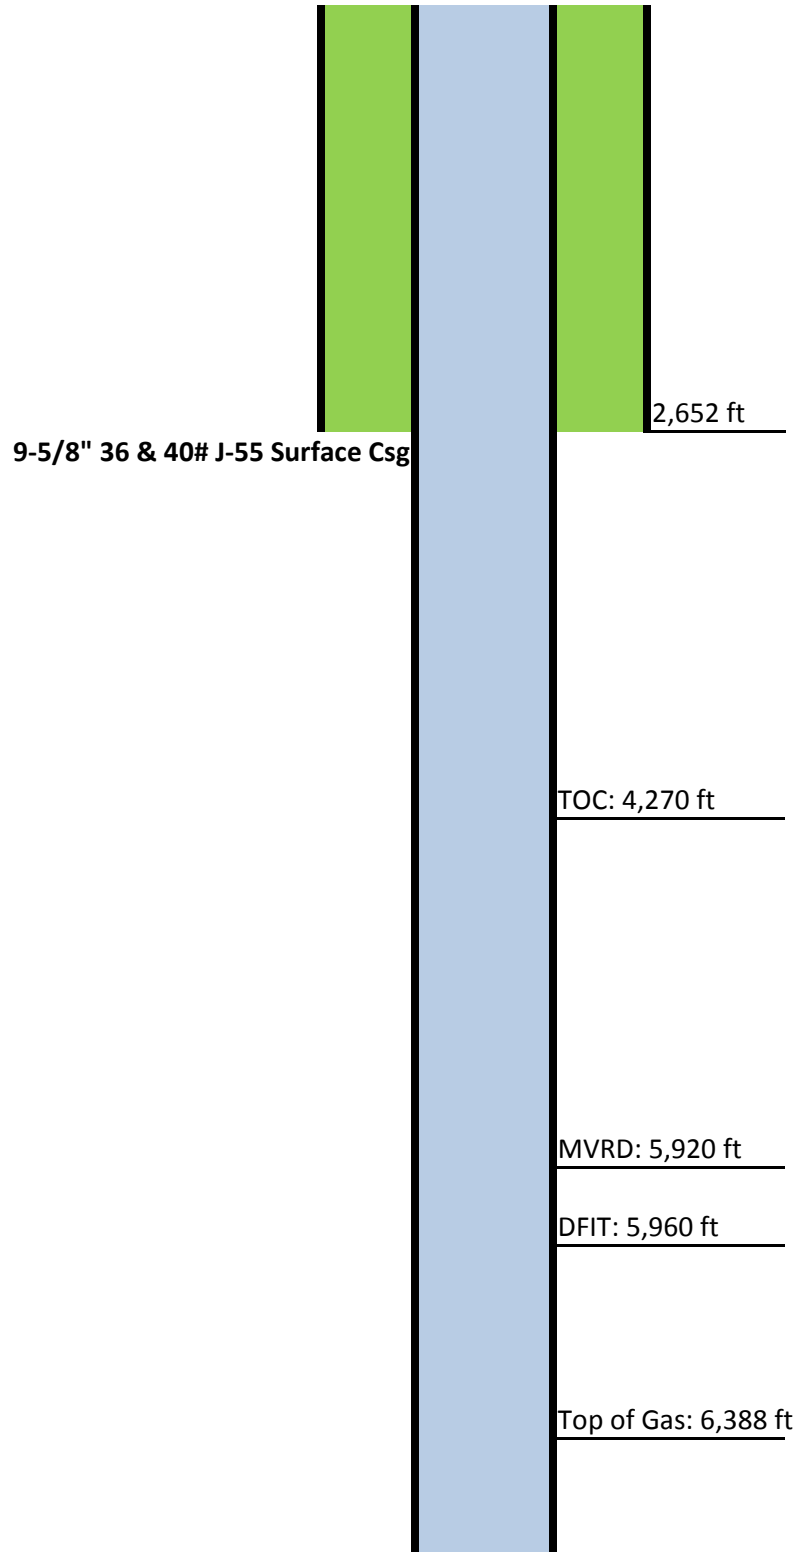

TR 313-28-597

4-1/2" 11.6# I-80 Production Csg

TD: 9,418 ft