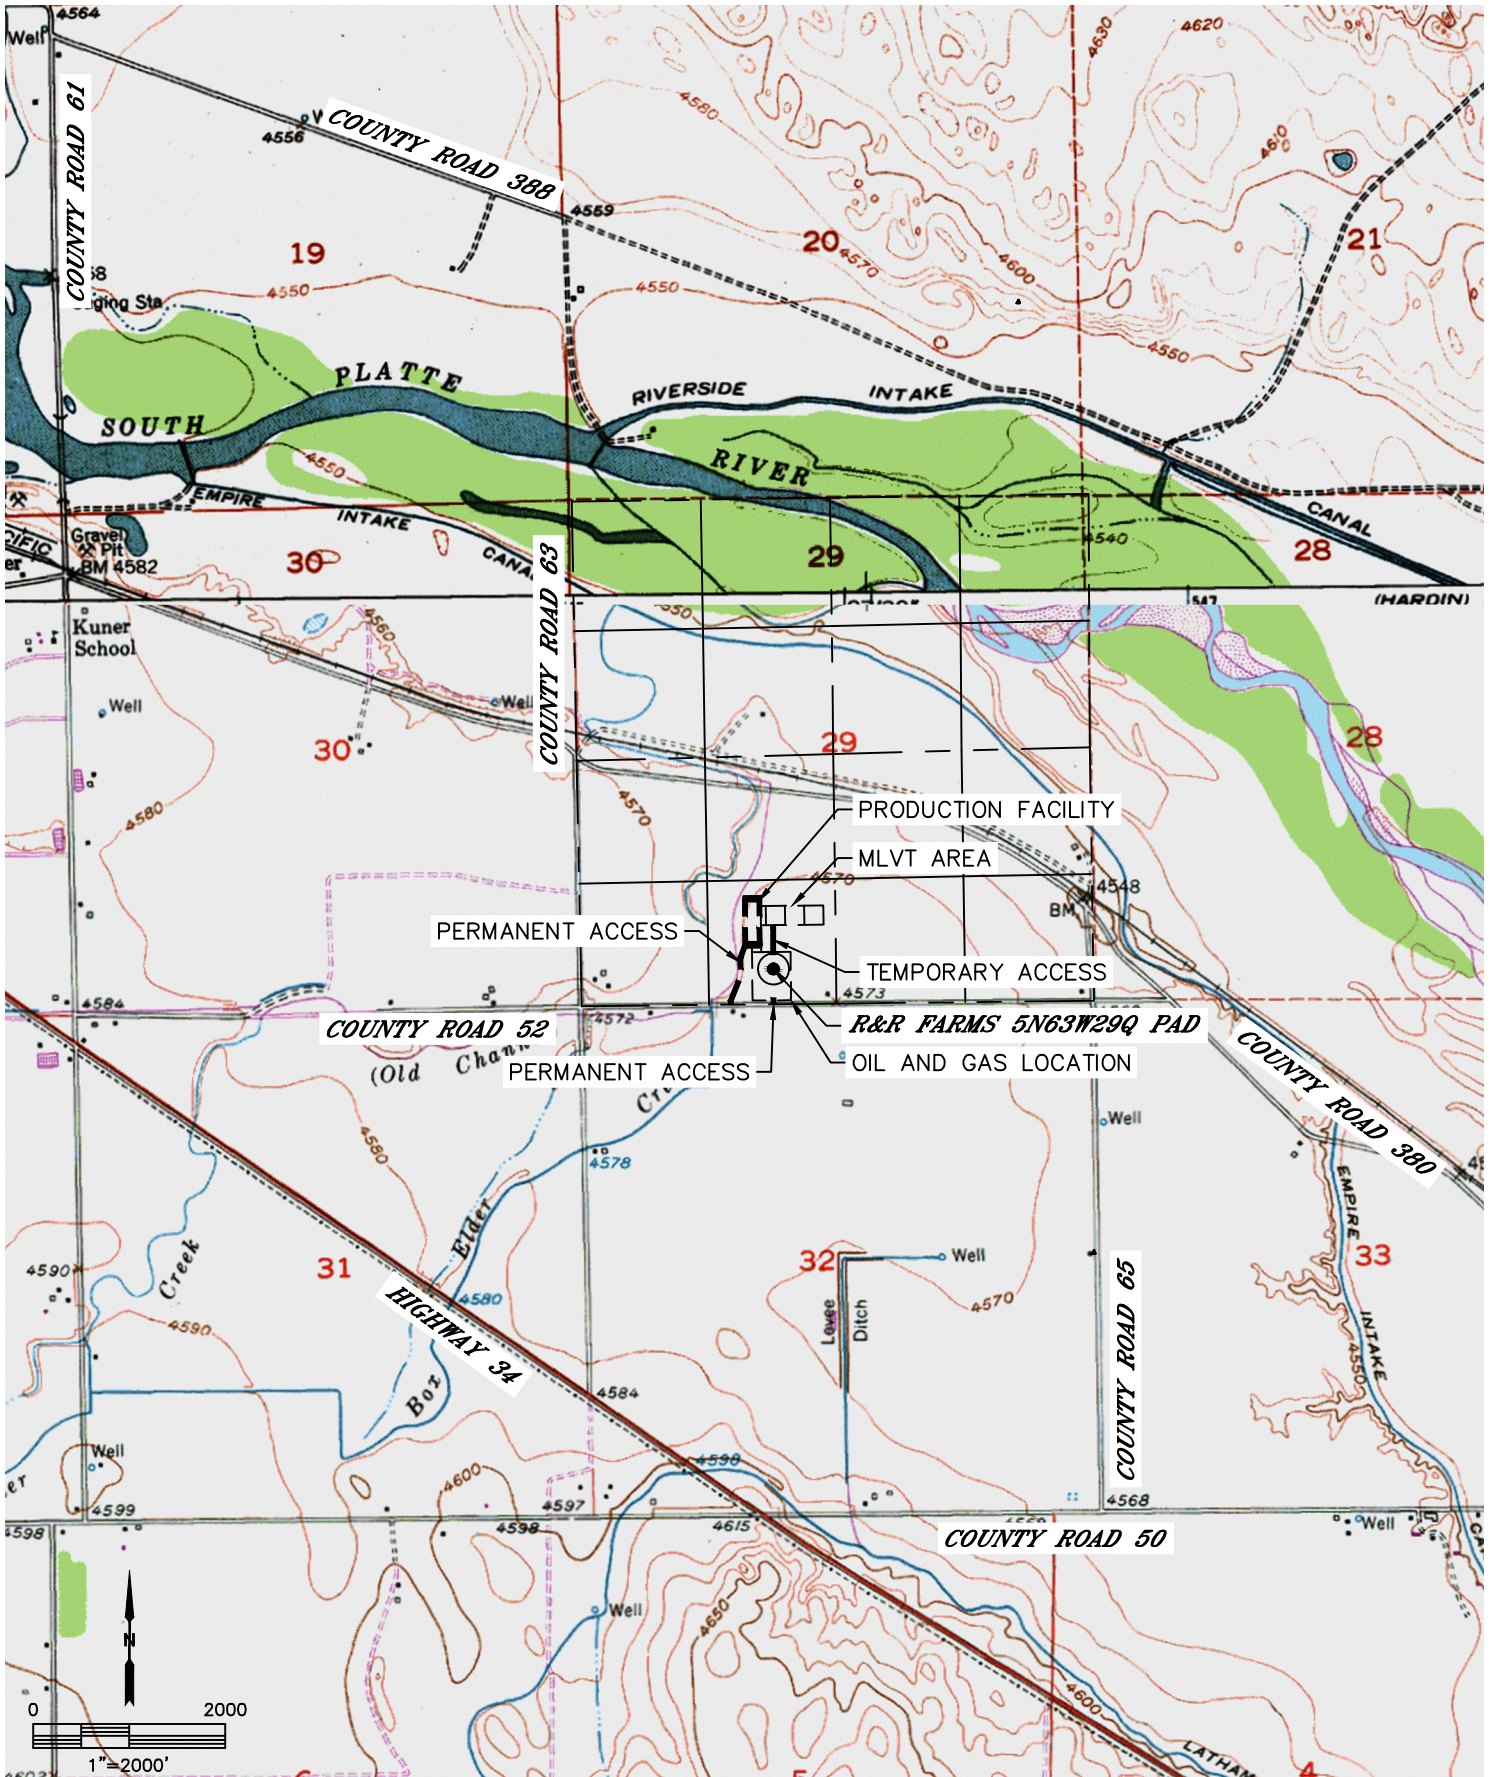

ACCESS ROAD MAP

R&R FARMS 5N63W29Q PAD

SECTION: 29
TOWNSHIP: 5N
RANGE: 63W

ACCESS ROAD MAP

R&R FARMS 5N63W29Q PAD

SECTION: 29
TOWNSHIP: 5N
RANGE: 63W