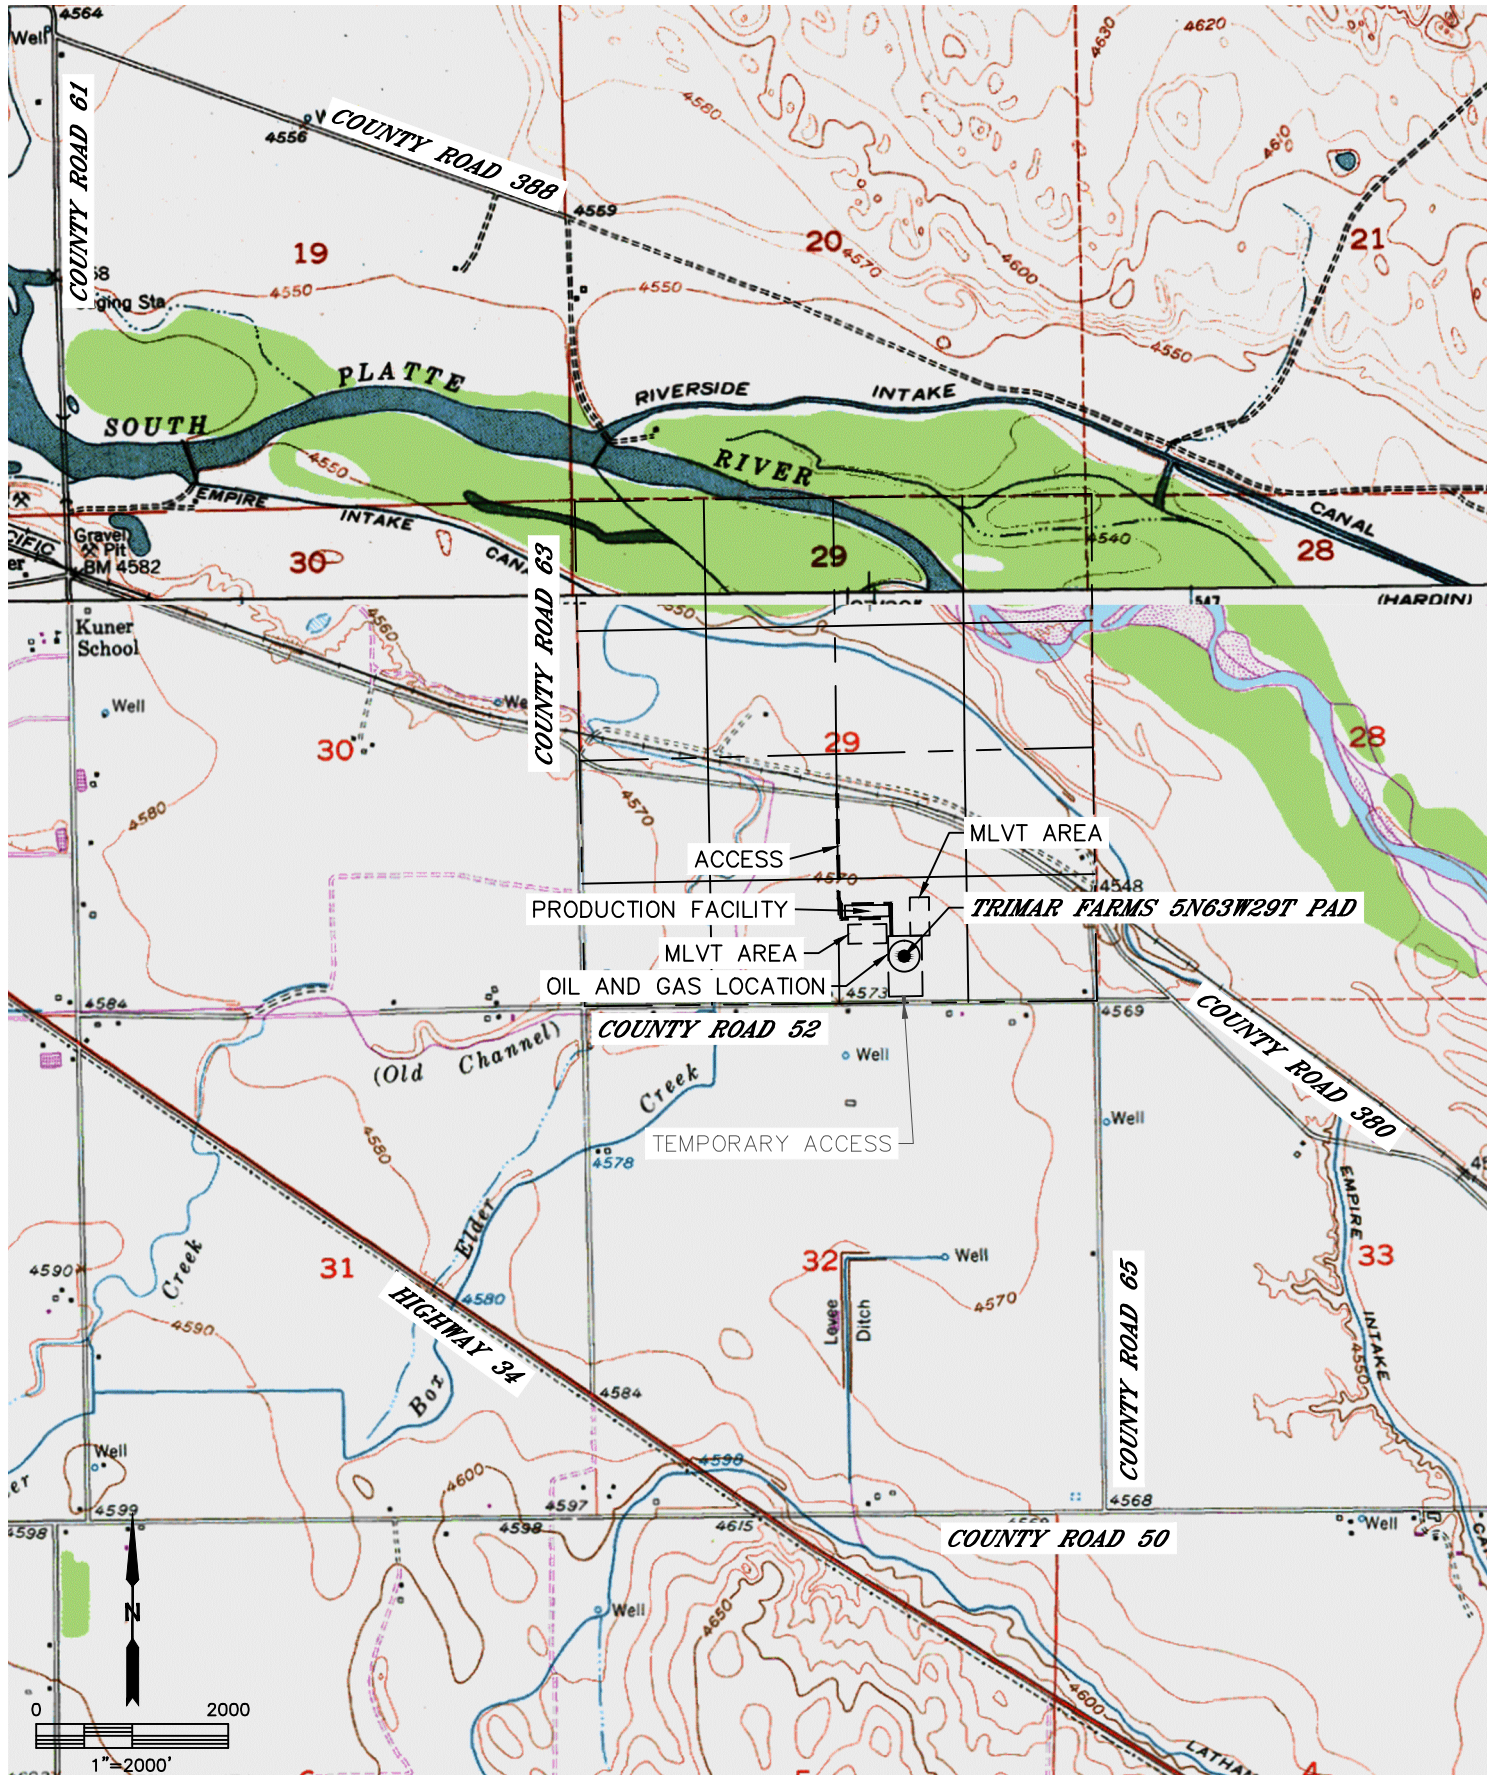

Lat40, Inc. 6250 W. 10th Street, Unit 2, Greeley, CO 970-515-5294

ACCESS ROAD MAP

TRIMAR FARMS 5N63W29T PAD

SECTION: 29
TOWNSHIP: 5N
RANGE: 63W

ACCESS ROAD MAP

TRIMAR FARMS 5N63W29T PAD

SECTION: 29
TOWNSHIP: 5N
RANGE: 63W