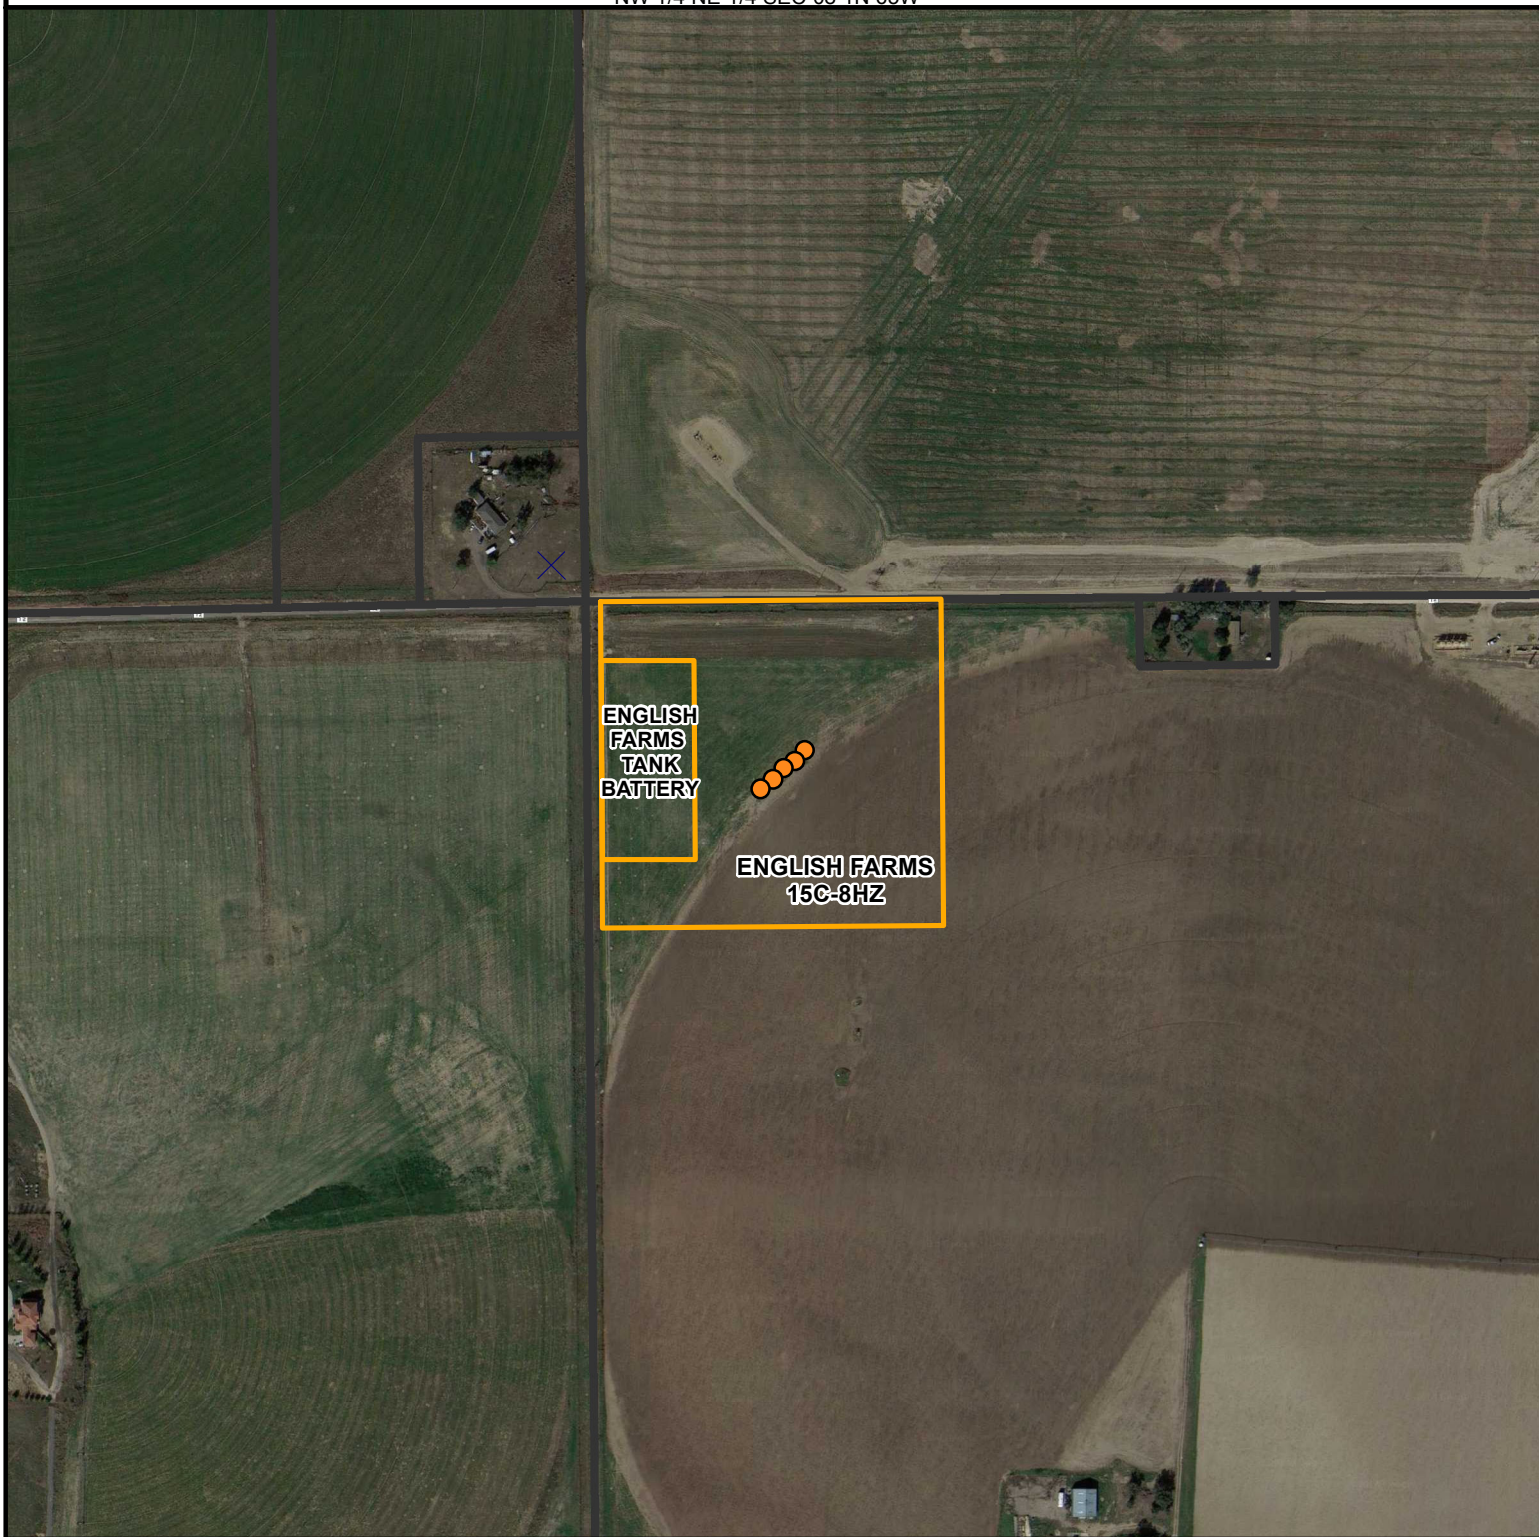

ENGLISH FARMS 15C-8HZ

NW 1/4 NE 1/4 SEC 08 1N 65W

ENGLISH FARMS
TANK
BATTERY

ENGLISH FARMS
15C-8HZ

ENGLISH FARMS 15C-8HZ

Scale: 1:5,000

Projection: NAD83 State Plane CO Central

Date: 12/8/2014

Author: Regulatory

0 450 900

Feet

Legend

 Wells

 Pad

 Weld Parcels