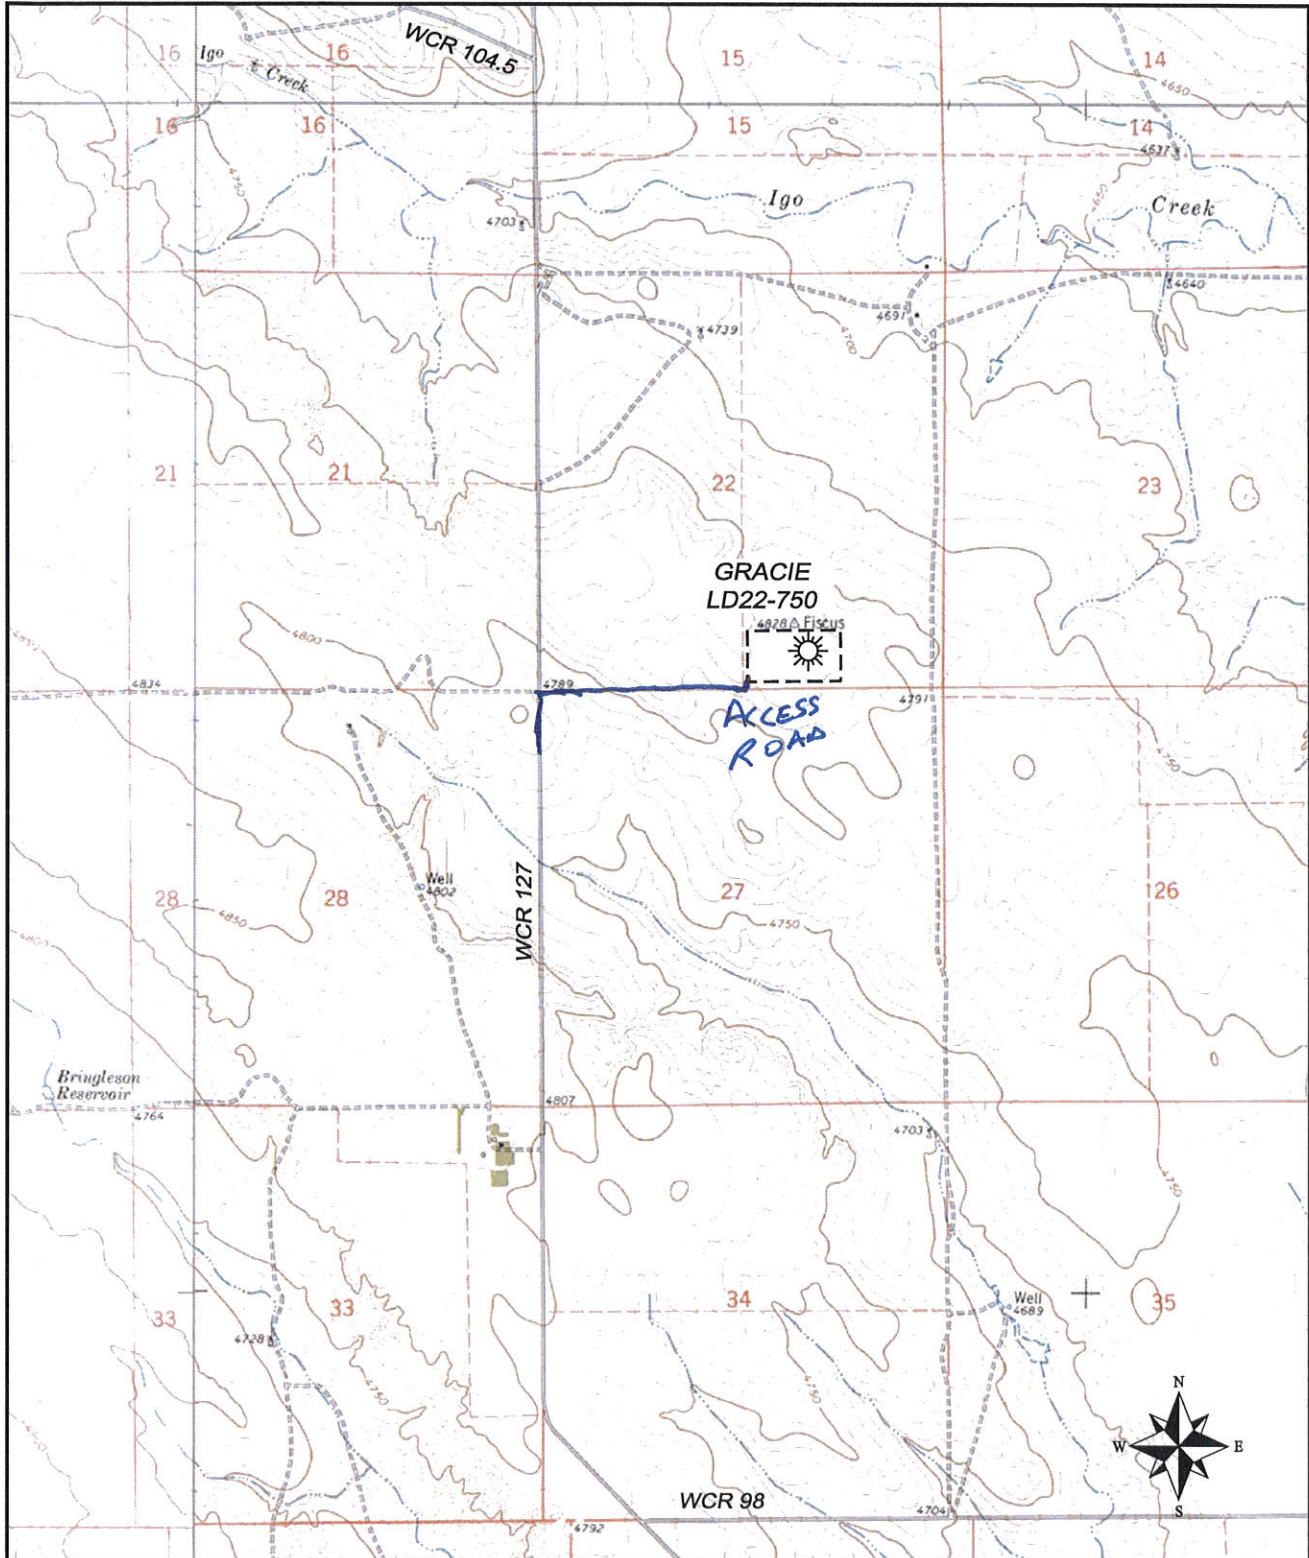

# ACCESS ROAD MAP GRACIE LD22-750

SECTION: 22  
TOWNSHIP: 9N  
RANGE: 58W

ACCESS ROAD MAP  
GRACIE LD22-750

SECTION: 22  
TOWNSHIP: 9N  
RANGE: 58W