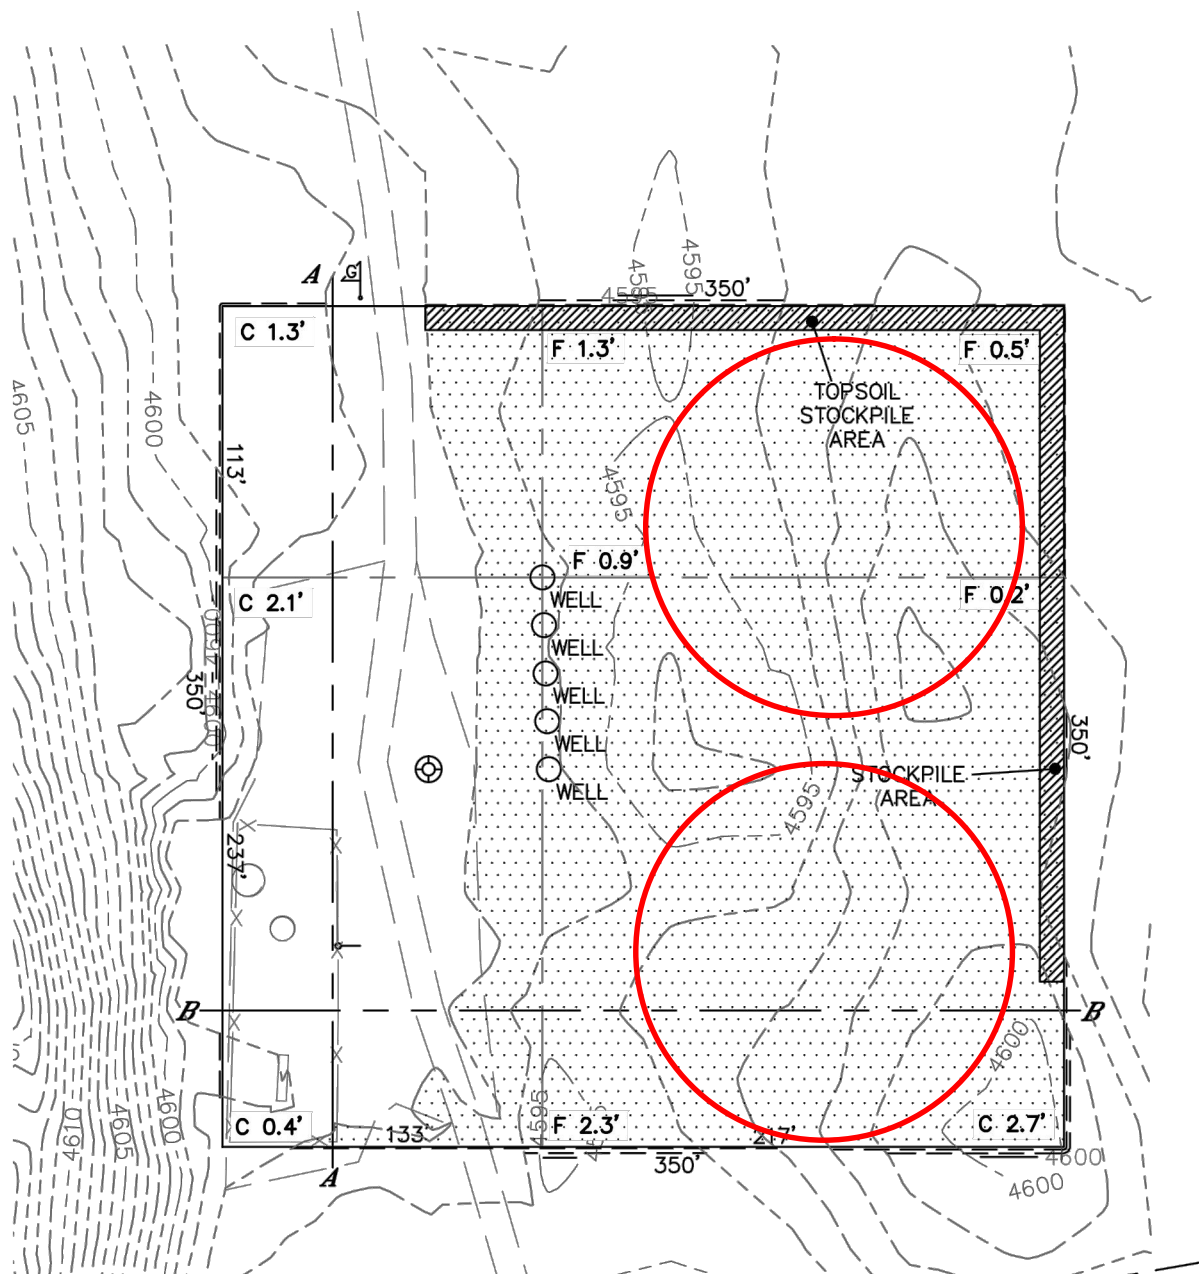

CUT & FILL DIAGRAM

NORTH PLATTE 44-13 PAD

SECTION: 13
TOWNSHIP: 5N
RANGE: 63W

**BONANZA
CREEK**

Scaled MLVT
Footprint

MLVT Location Map

17 December 2014 ksc

North Platte 44-13 Pad
Scaled MLVT Location Map