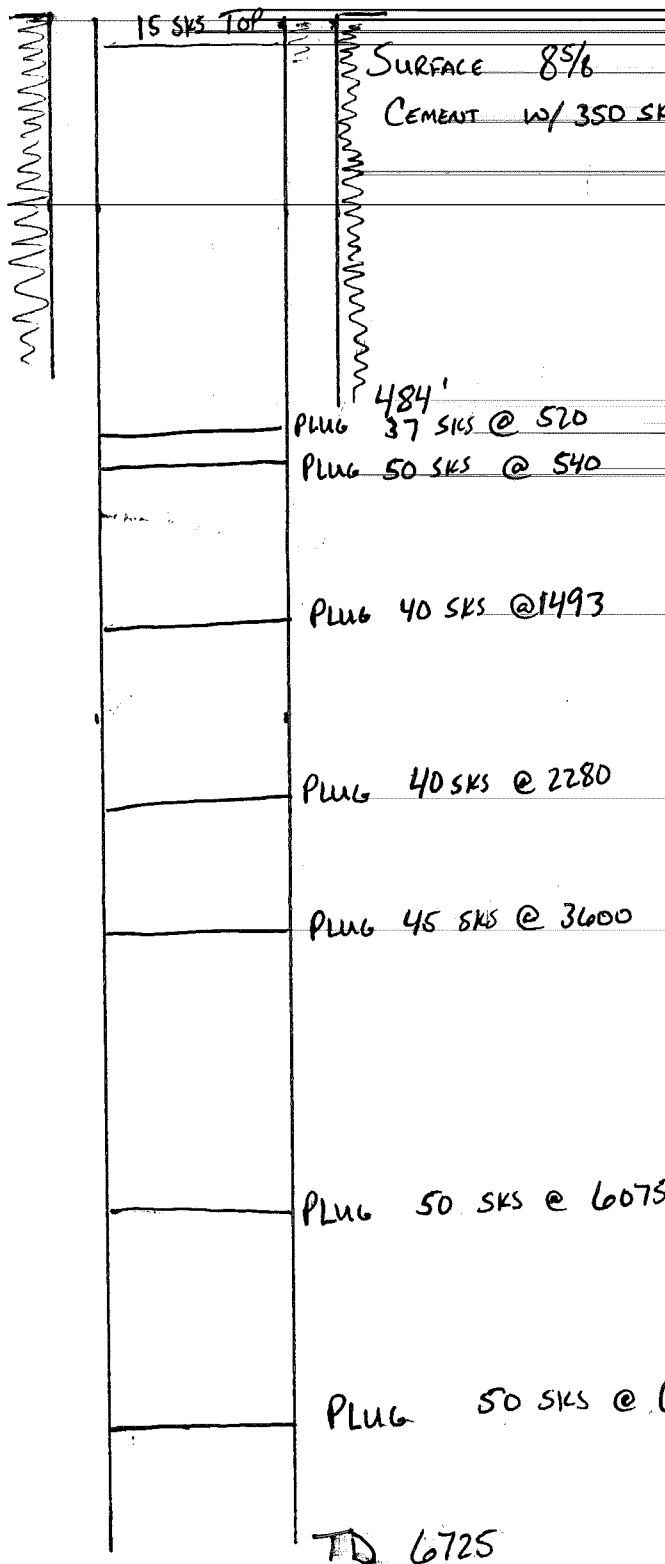

CHRISTINA 1-2

484'
PLUG 37 SKS @ 520
PLUG 50 SKS @ 540

PLUG 40 SKS @ 1493

PLUG 40 SKS @ 2280

PLUG 45 SKS @ 3600

PLUG 50 SKS @ 6075

PLUG 50 SKS @ 6423

TD 6725