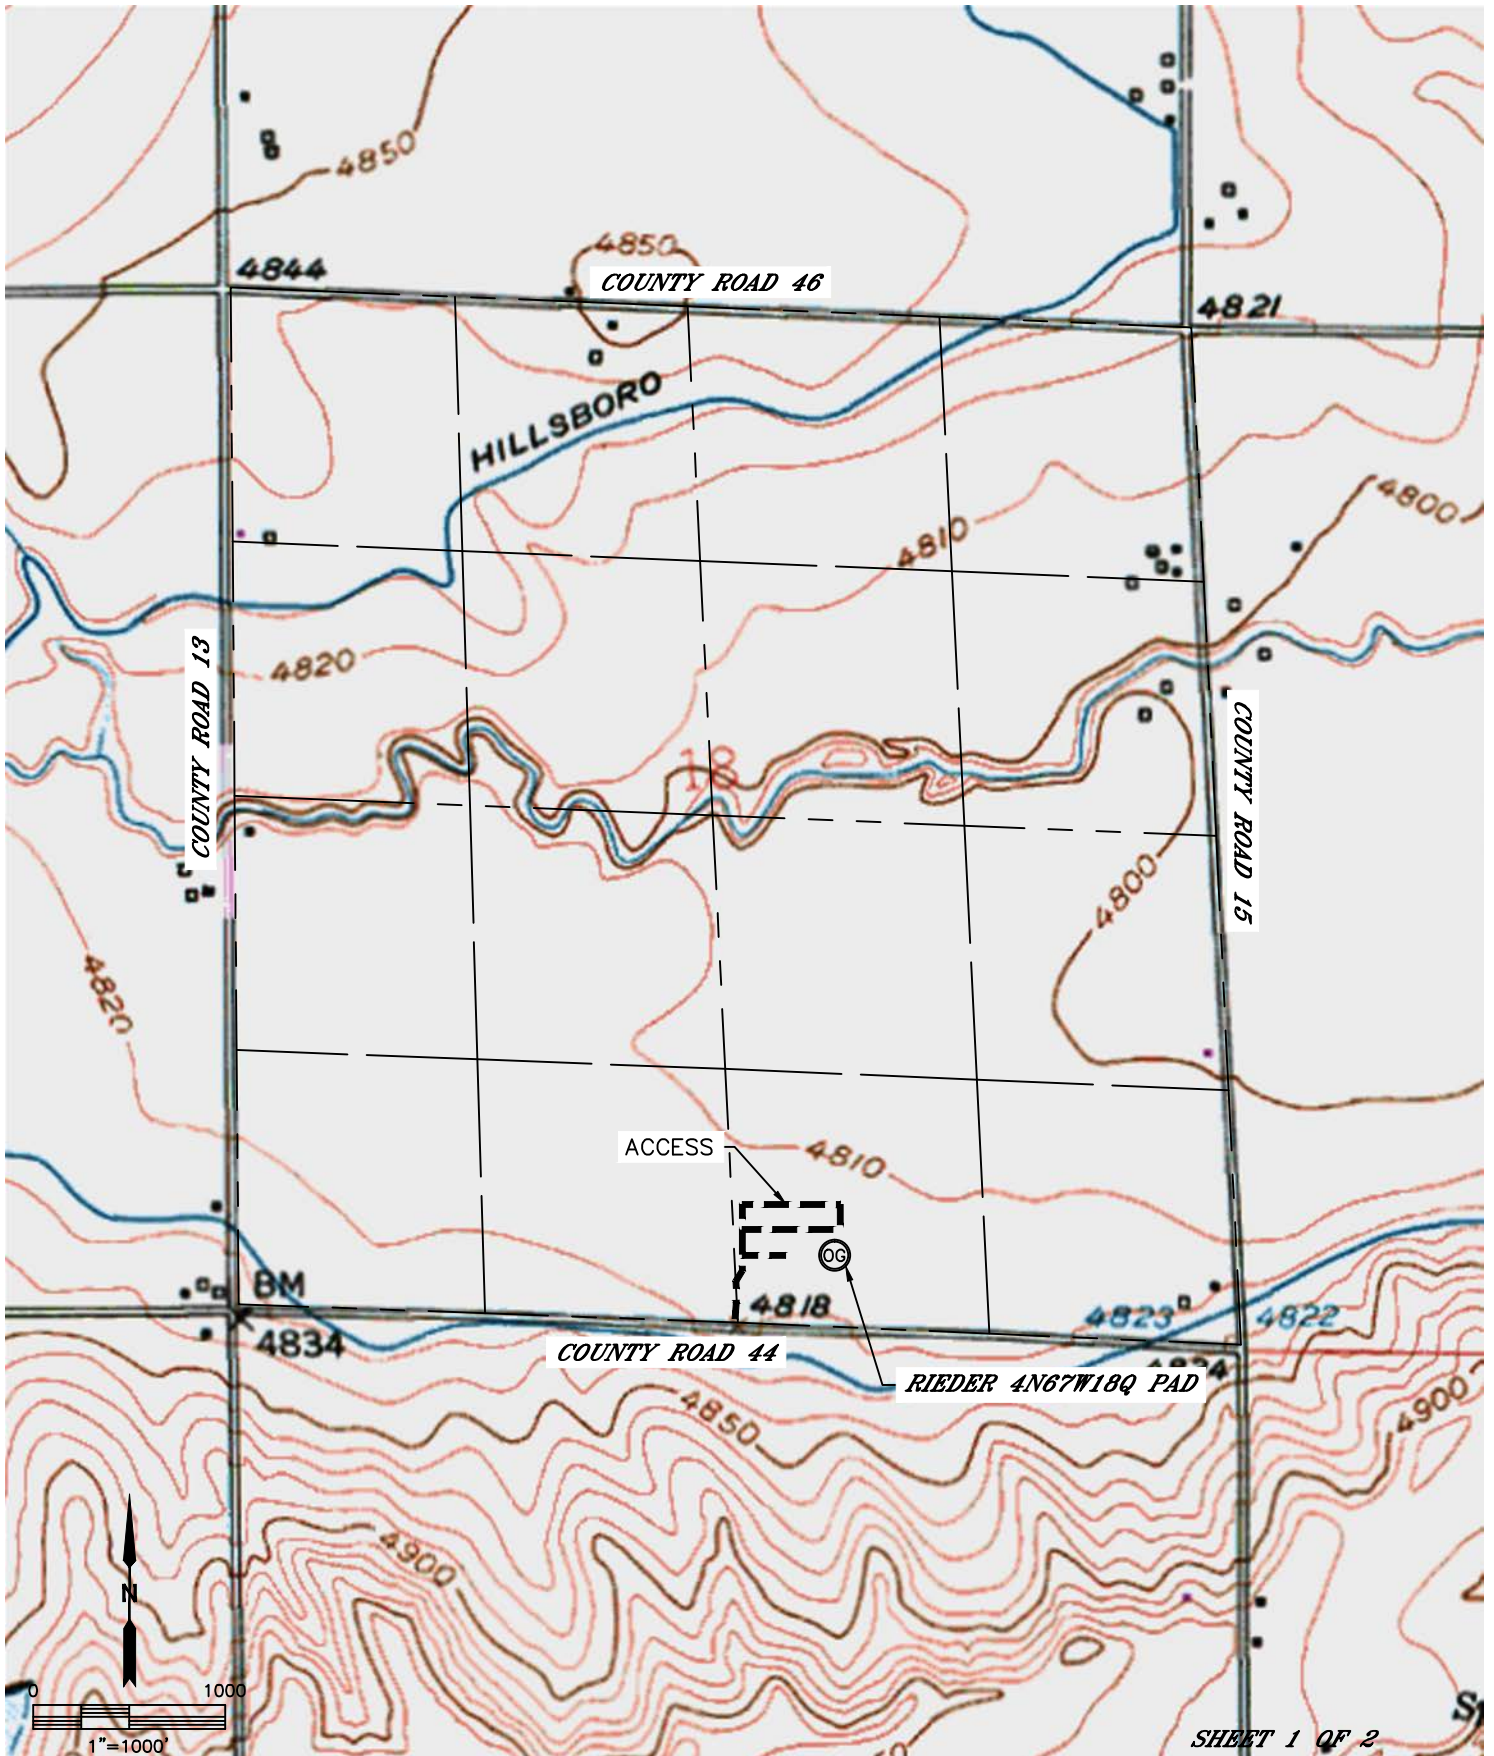

ACCESS ROAD MAP

RIEDER 4N67W18Q PAD

SECTION: 18
TOWNSHIP: 4N
RANGE: 67W

ACCESS ROAD MAP

RIEDER 4N67W18Q PAD

SECTION: 18
TOWNSHIP: 4N
RANGE: 67W