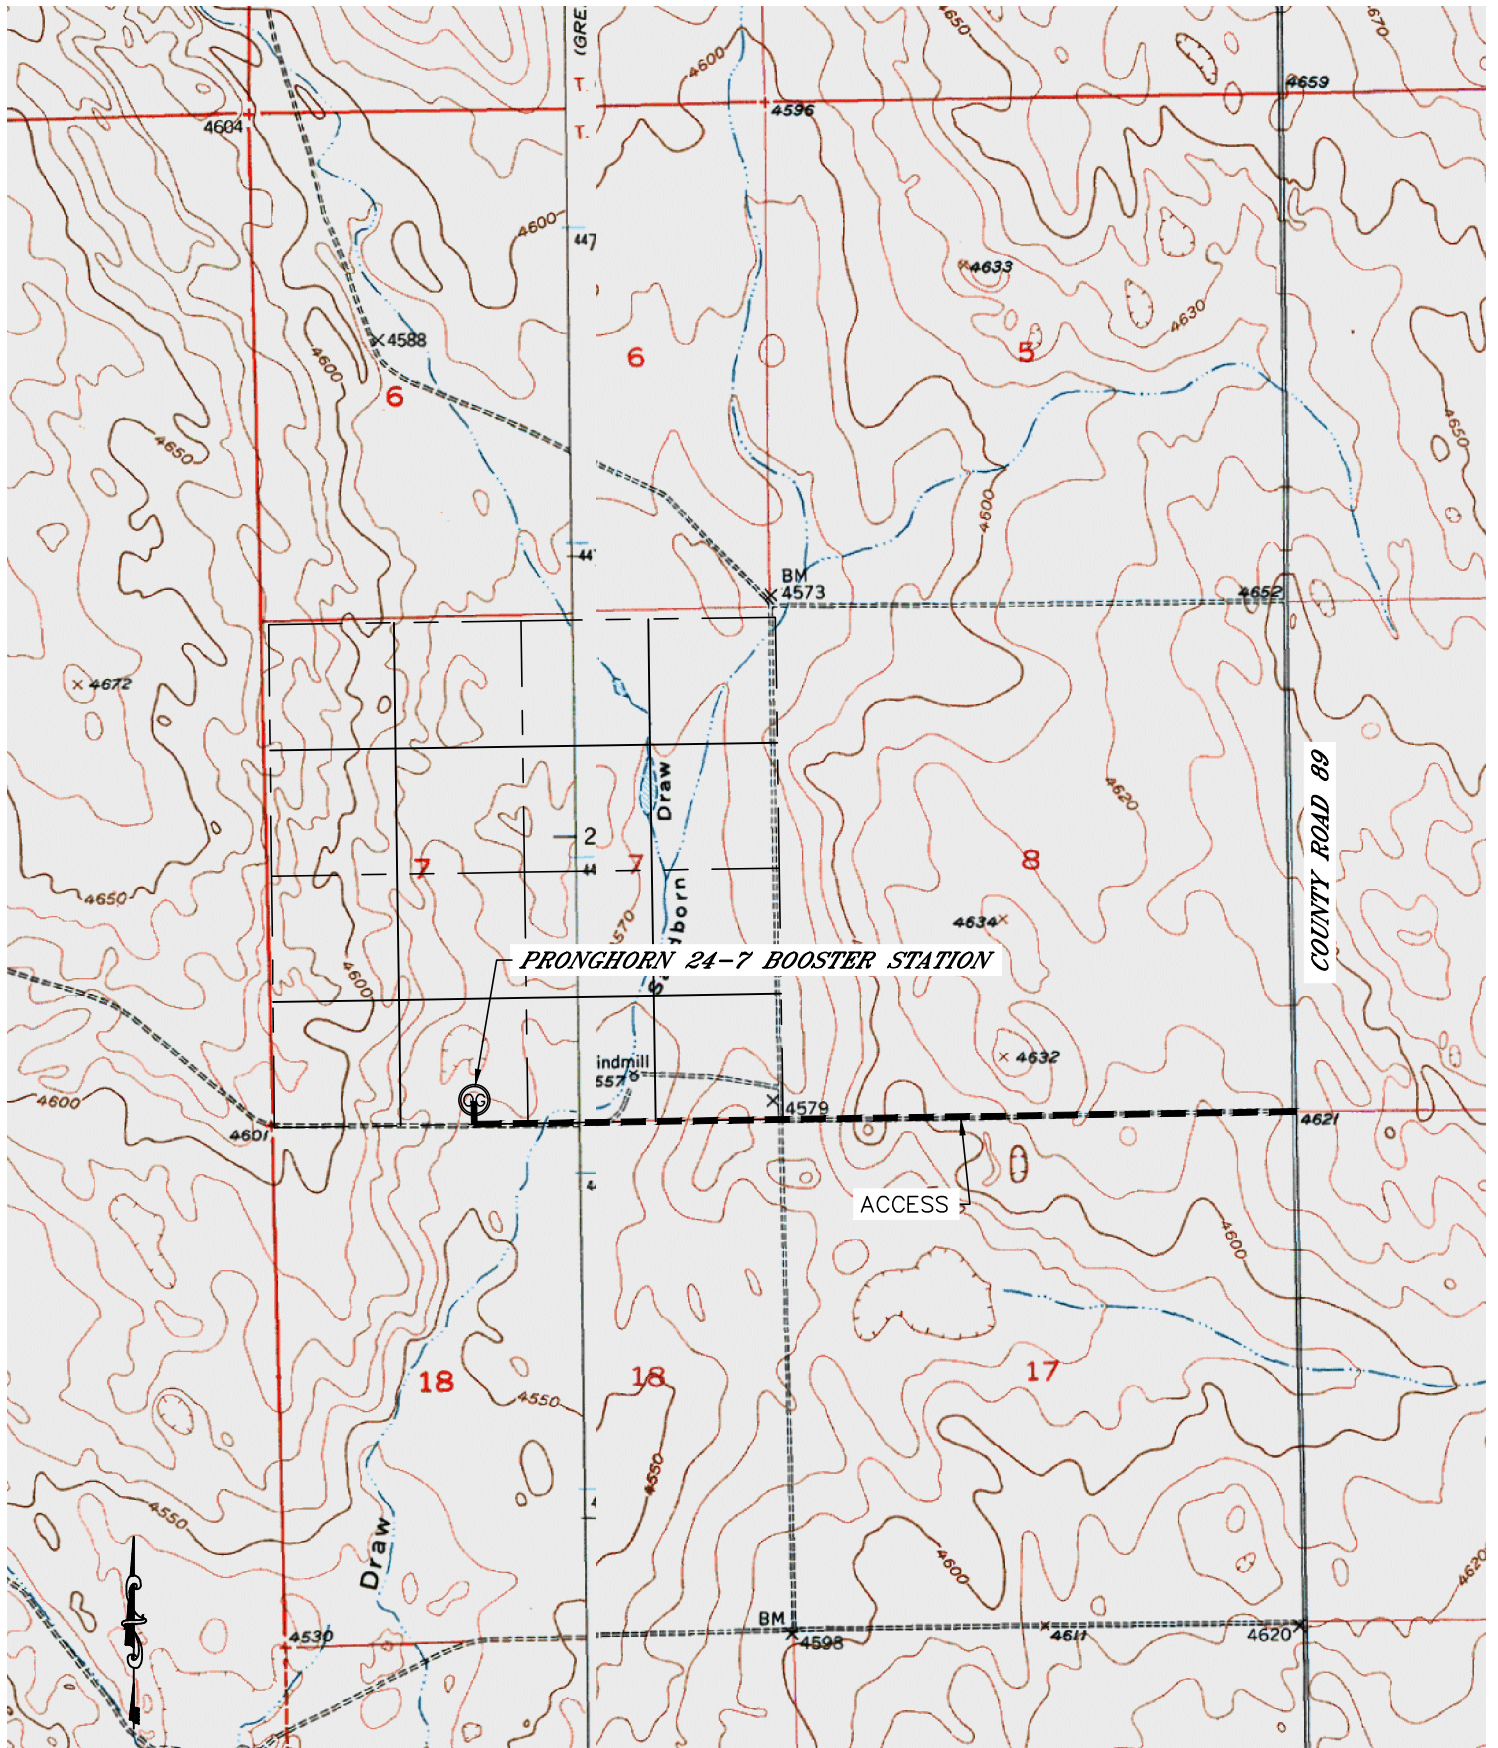

ACCESS ROAD MAP

PRONGHORN 24-7 BOOSTER STATION PAD

SECTION: 7
TOWNSHIP: 5N
RANGE: 61W

ACCESS ROAD MAP

PRONGHORN 24-7 BOOSTER STATION PAD

SECTION: 7
TOWNSHIP: 5N
RANGE: 61W