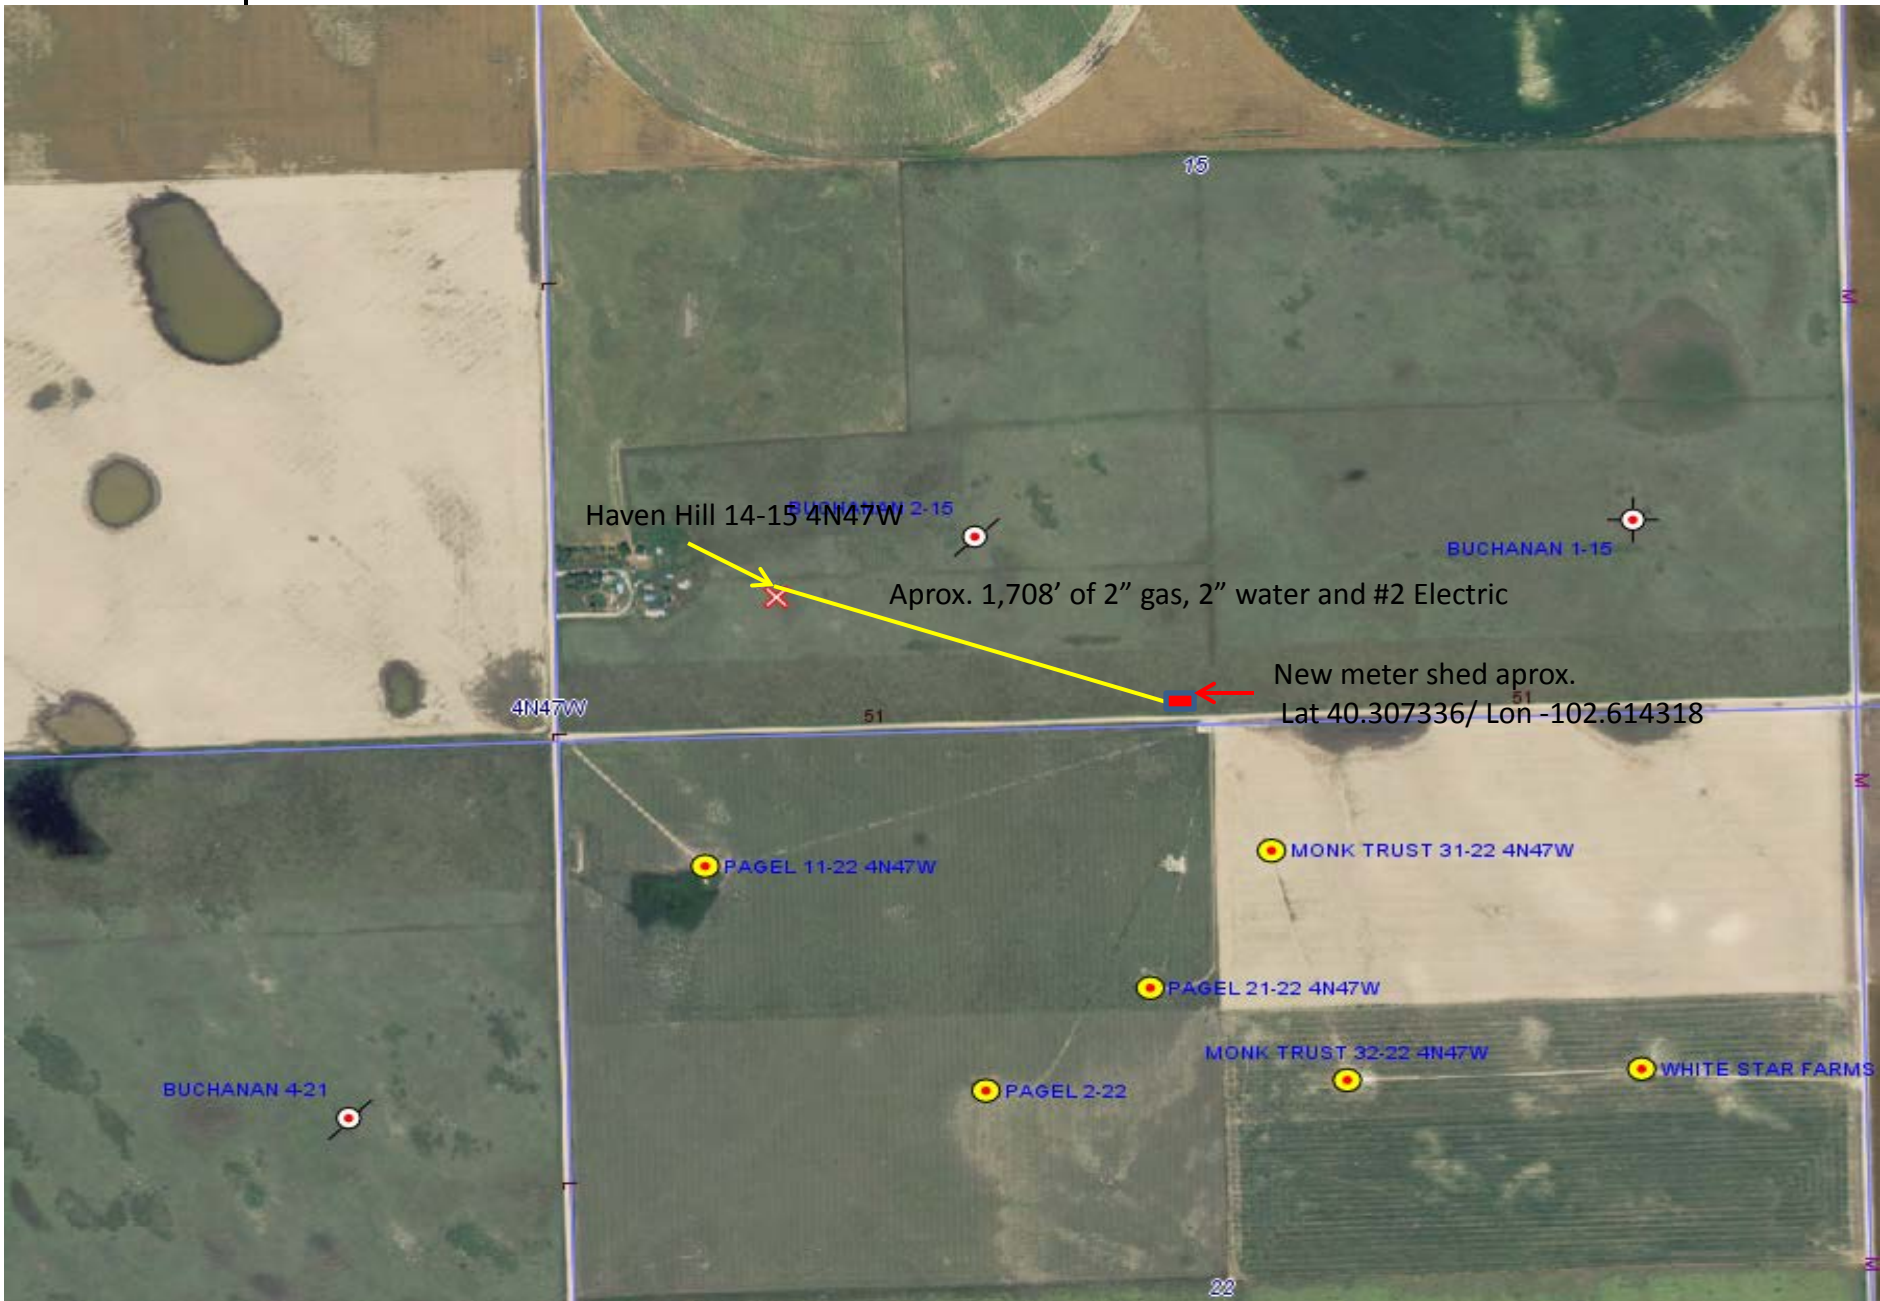

North

Haven Hill 14-15 4N47W

Haven Hill 14-15 4N47W

BUCHANAN 1-15 2-15

BUCHANAN 1-15

Aprox. 1,708' of 2" gas, 2" water and #2 Electric

New meter shed aprox.
Lat 40.307336/ Lon -102.614318

4N47W

WHITE STAR FARMS

22