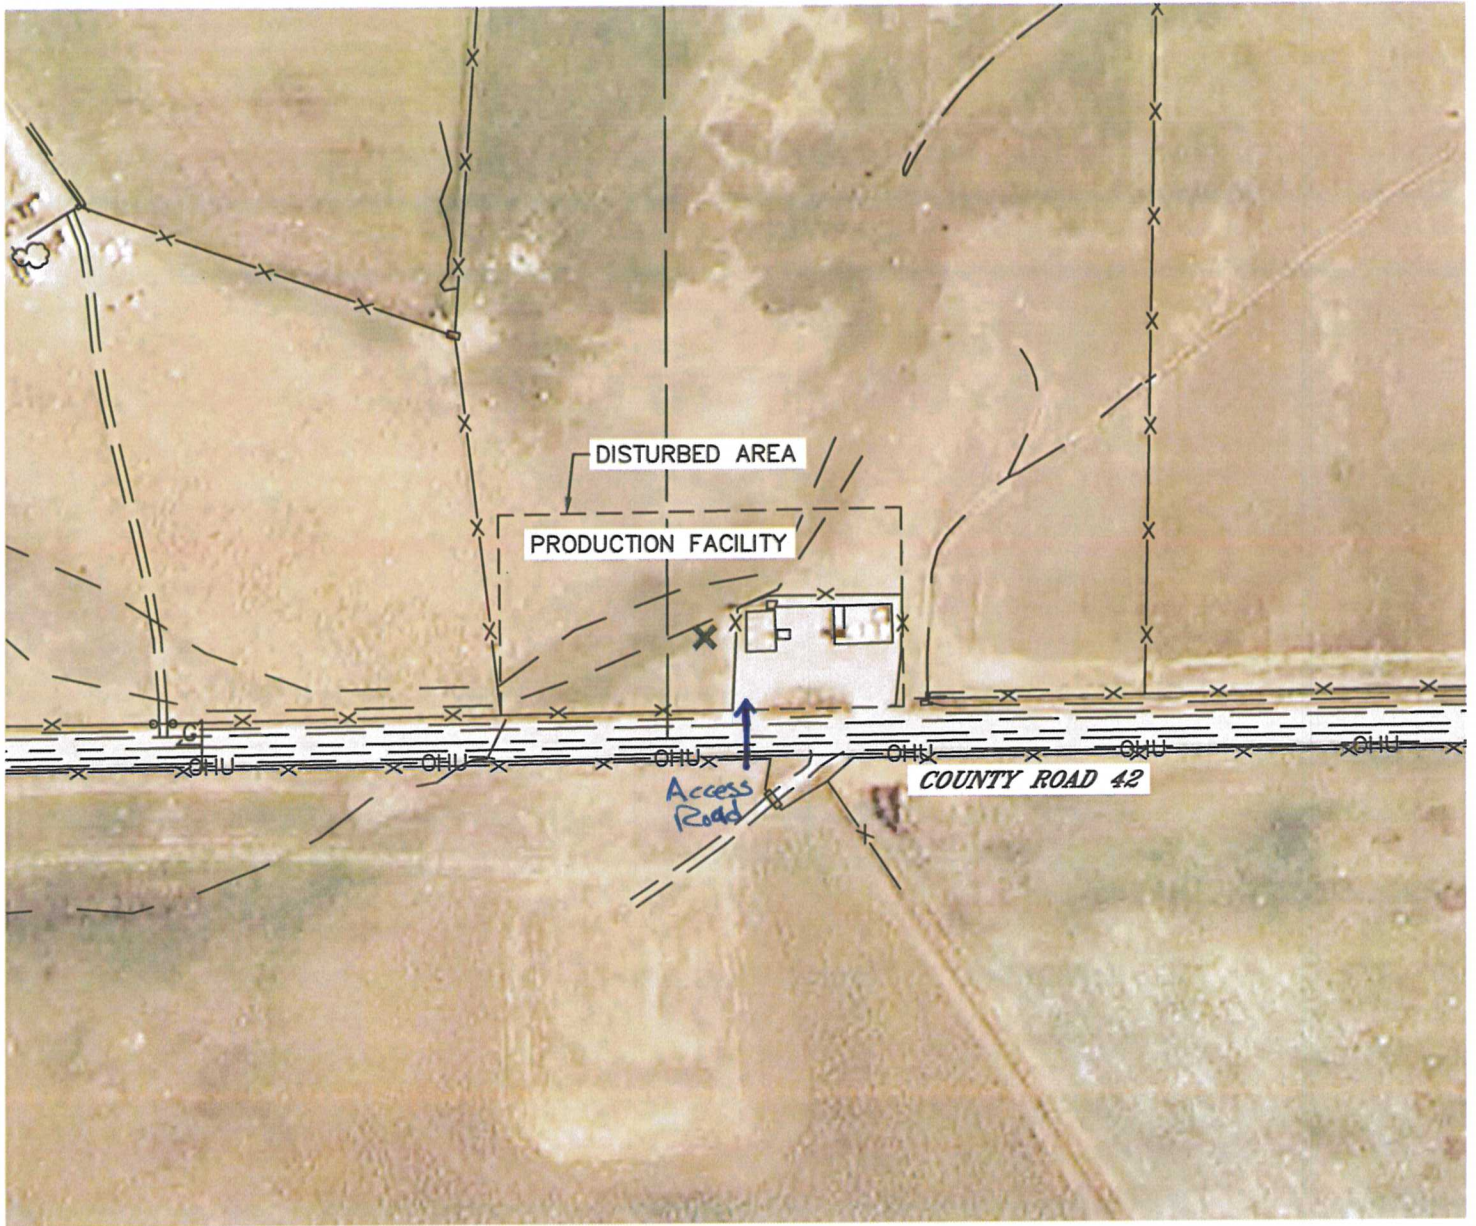

# PRODUCTION FACILITY ACCESS ROAD MAP

KLINGENBERG C20-780

SECTION: 20  
TOWNSHIP: 4N  
RANGE: 64W

SHEET 1 OF 2

DATE: 6/3/2014  
PROJECT#: 2014060

Lat40°, Inc. 1635 Foxtrail Drive, Suite 325 Loveland, CO 970-776-3321

# PRODUCTION FACILITY ACCESS ROAD MAP

KLINGENBERG C20-780

SECTION: 20  
TOWNSHIP: 4N  
RANGE: 64W

*SHEET 2 OF 2*

DATE: 5/7/2014  
PROJECT#: 2014060