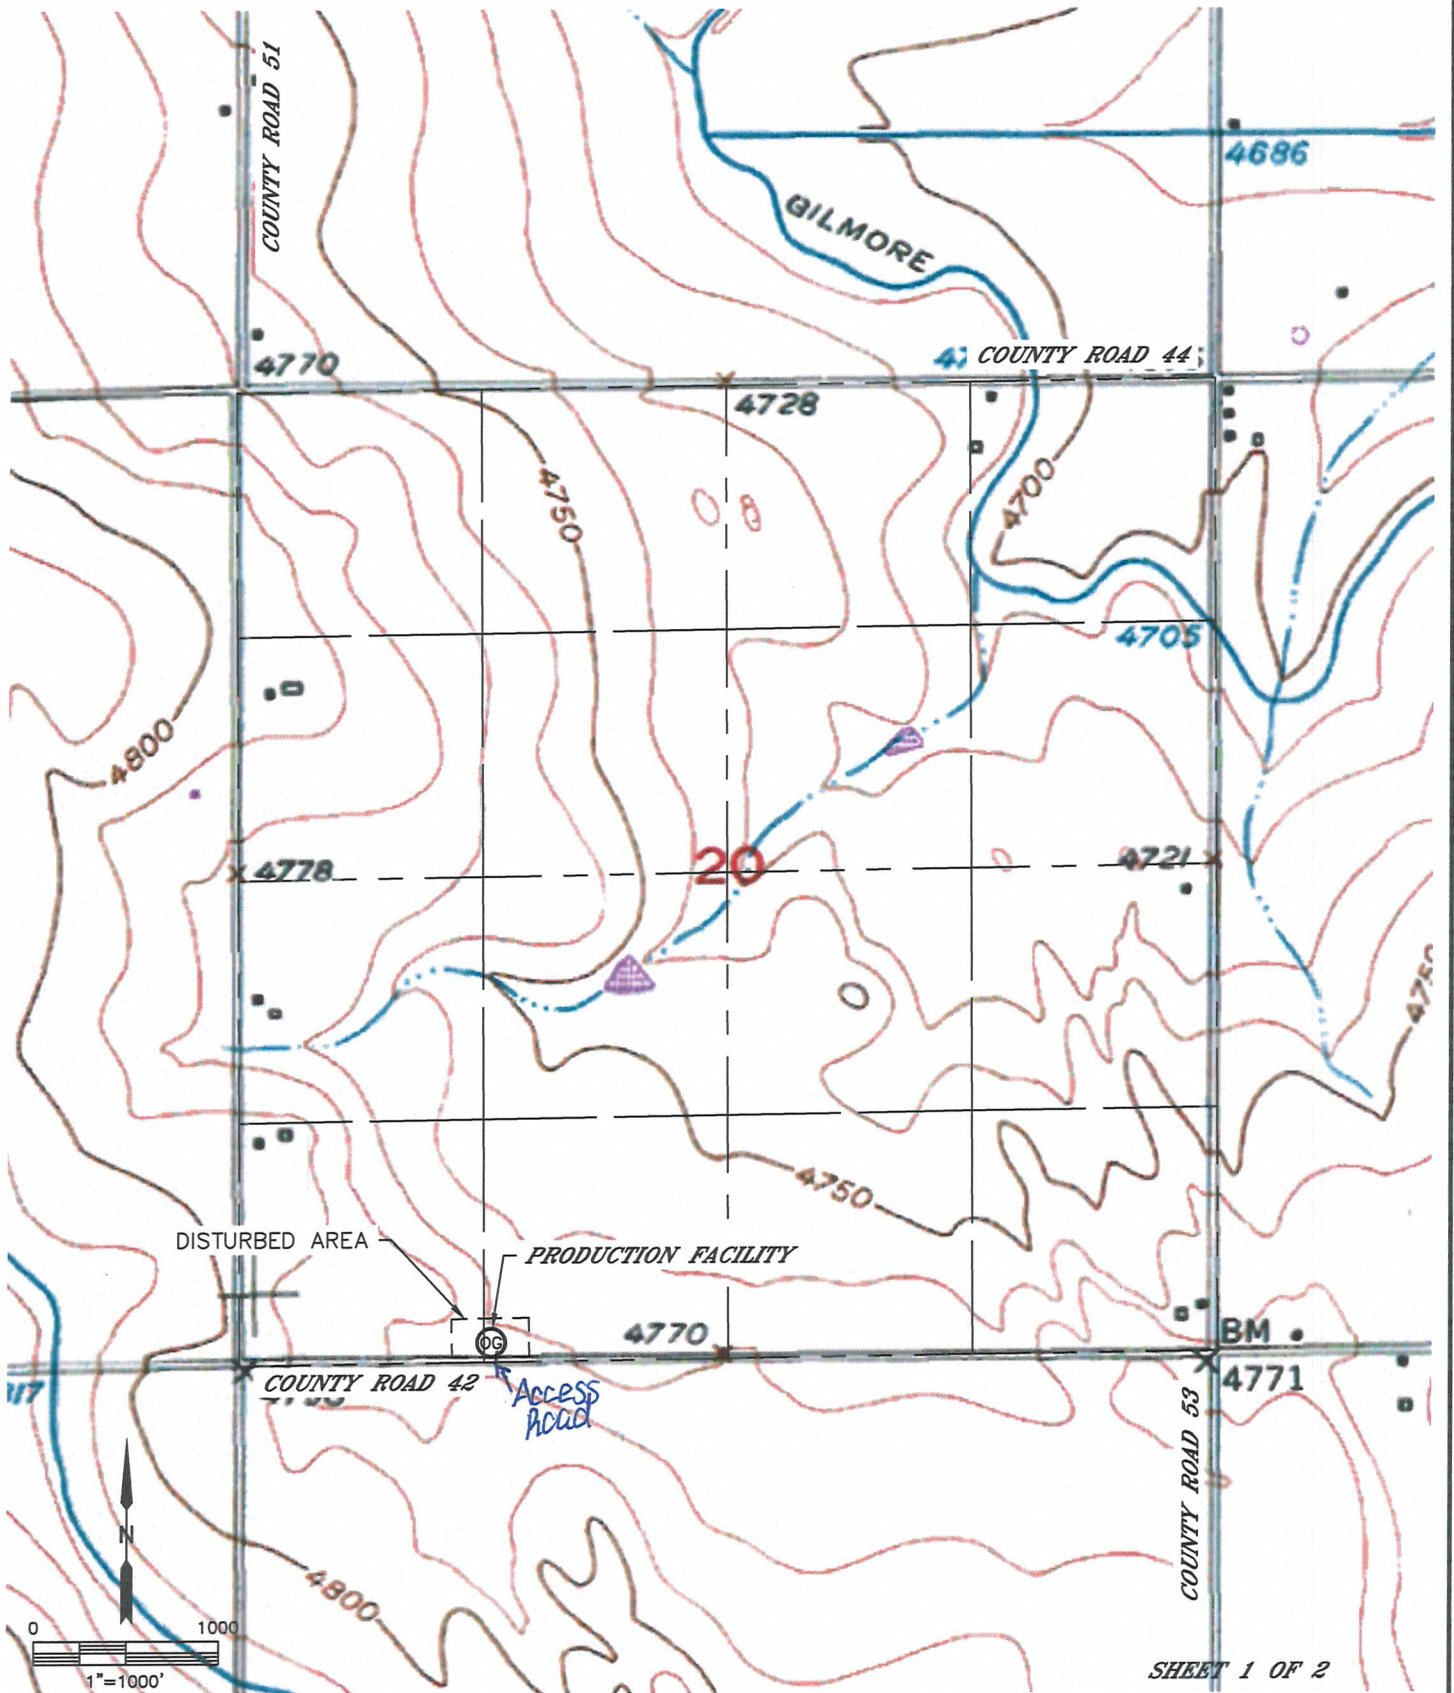

Lat40°, Inc. 1635 Foxtrail Drive, Suite 325 Loveland, CO 970-776-3321

# PRODUCTION FACILITY ACCESS ROAD MAP

KLINGENBERG C20-780

SECTION: 20  
TOWNSHIP: 4N  
RANGE: 64W

SHEET 1 OF 2

DATE: 6/3/2014  
PROJECT#: 2014060

Lat40°, Inc. 1635 Foxtrail Drive, Suite 325 Loveland, CO 970-776-3321

# PRODUCTION FACILITY ACCESS ROAD MAP

KLINGENBERG C20-780

SECTION: 20  
TOWNSHIP: 4N  
RANGE: 64W

*SHEET 2 OF 2*

DATE: 5/7/2014  
PROJECT#: 2014060