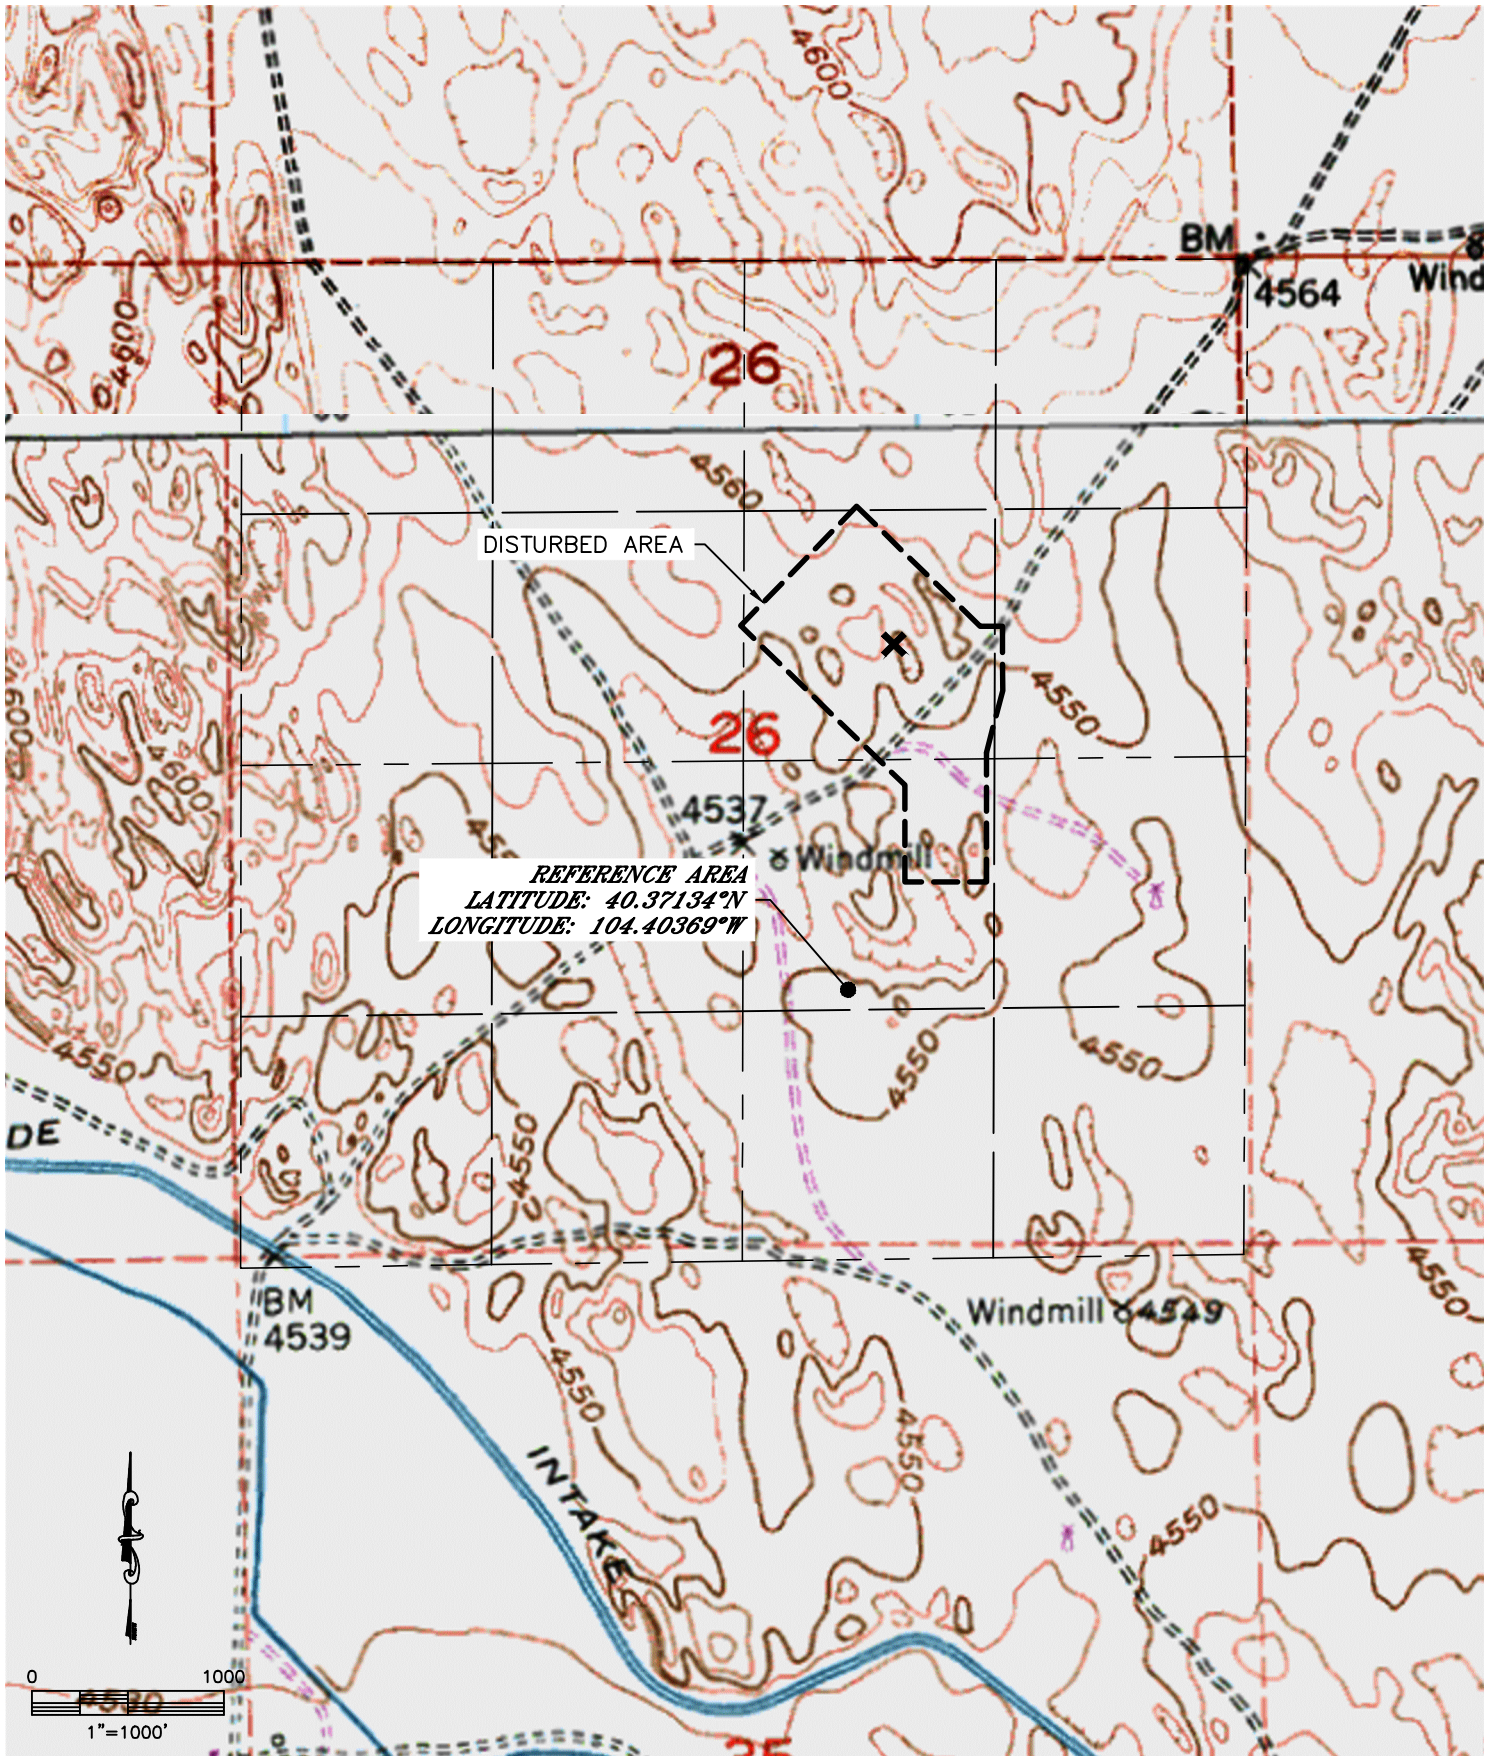

Lat40°, Inc. 1635 Foxtrail Drive, Suite 325 Loveland, CO 970-776-3321

REFERENCE AREA MAP

70 RANCH PIT

SECTION: 26
TOWNSHIP: 5N
RANGE: 63W

DATE: 11/6/2013
PROJECT#: 2012178