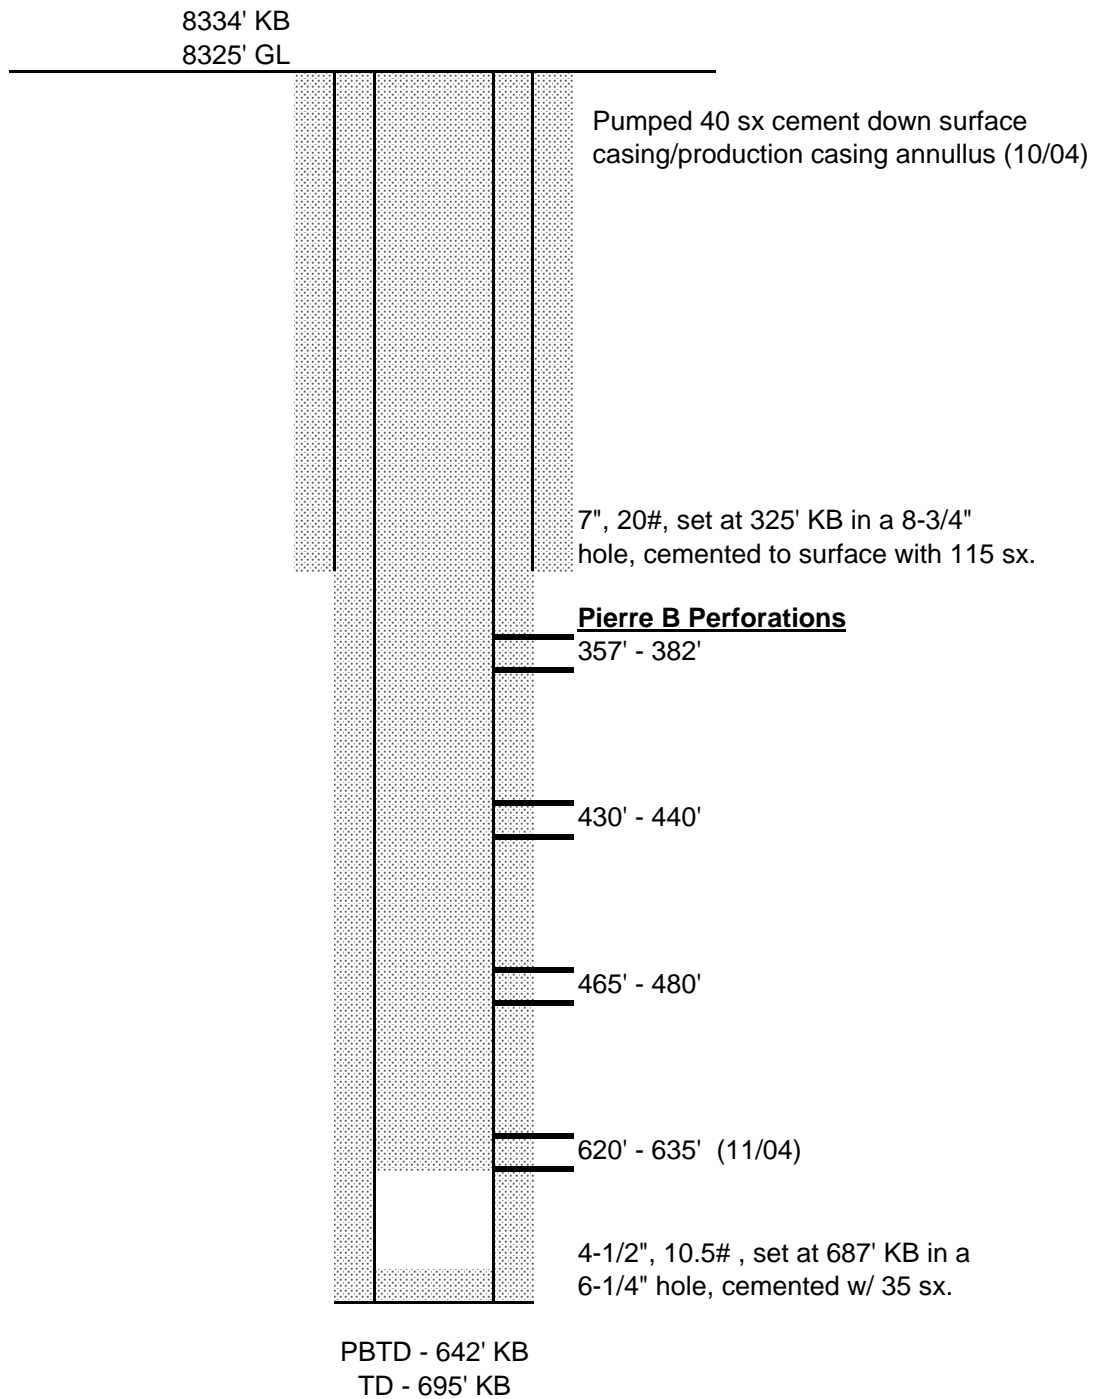

Petrostates Federal #7-27
2250' FNL & 2240' FEL SW NE Sec 27-T9N-R78W, 6th P.M.
Jackson County, Colorado
API # 05-057-06306

Updated November 16, 2004 trz

Petrostates Federal #7-27
2250' FNL & 2240' FEL SW NE Sec 27-T9N-R78W, 6th P.M.
Jackson County, Colorado
API # 05-057-06306

Updated 5/7/2014 srw