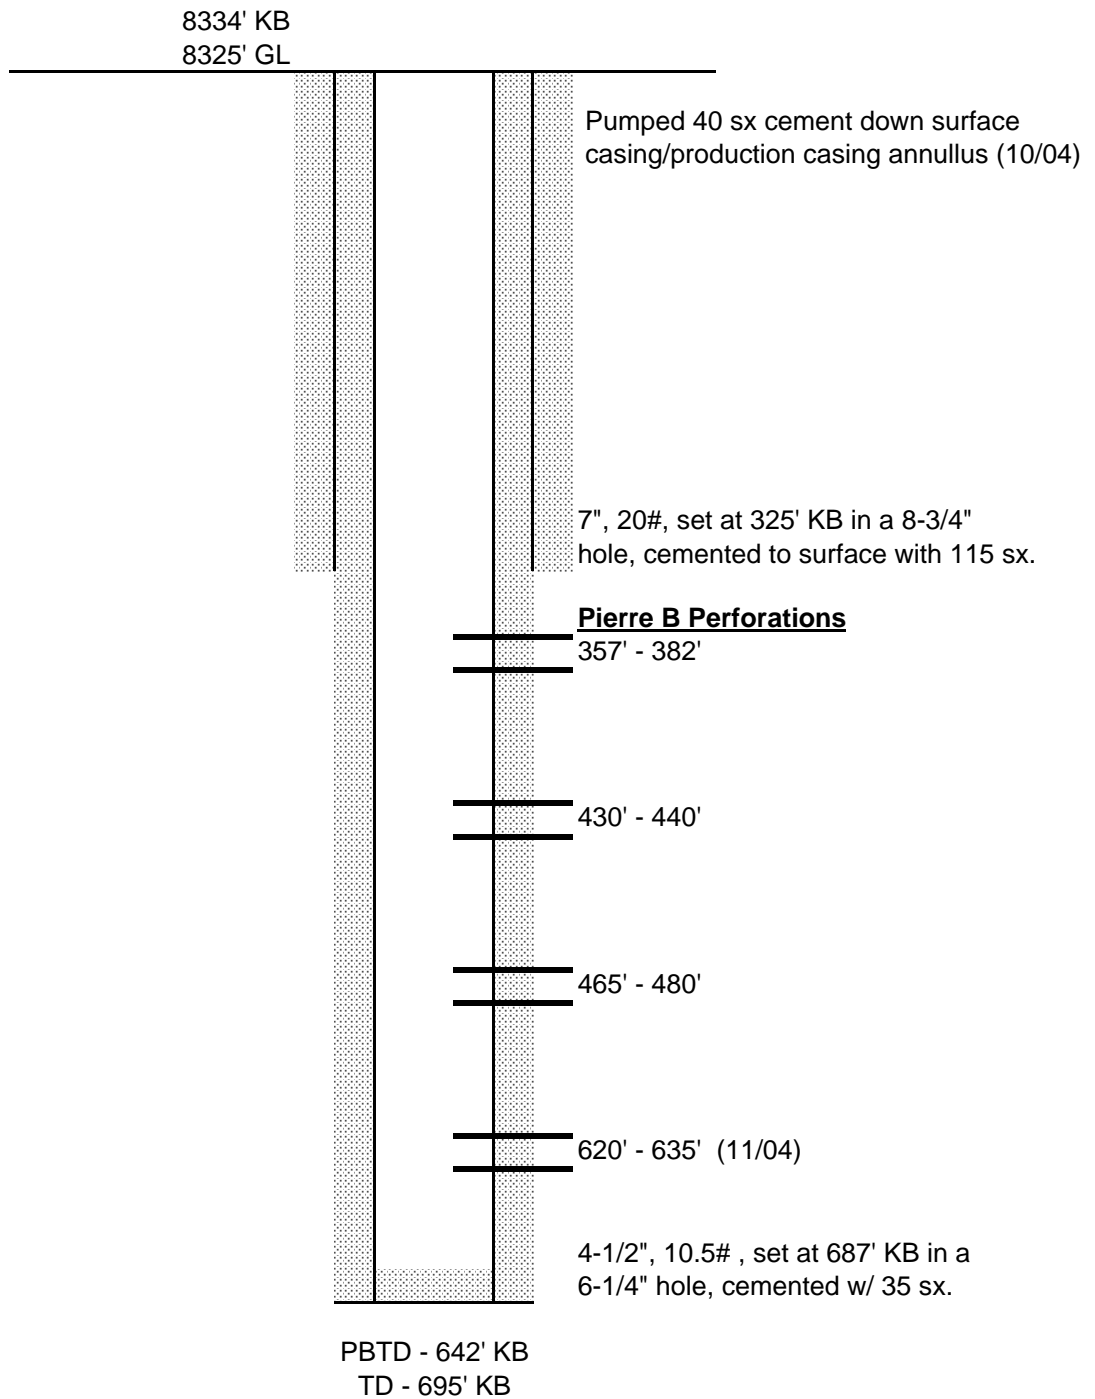

Petrostates Federal #7-27
2250' FNL & 2240' FEL SW NE Sec 27-T9N-R78W, 6th P.M.
Jackson County, Colorado
API # 05-057-06306

Updated November 16, 2004 trz

Petrostates Federal #7-27
2250' FNL & 2240' FEL SW NE Sec 27-T9N-R78W, 6th P.M.
Jackson County, Colorado
API # 05-057-06306

Updated 5/7/2014 srw