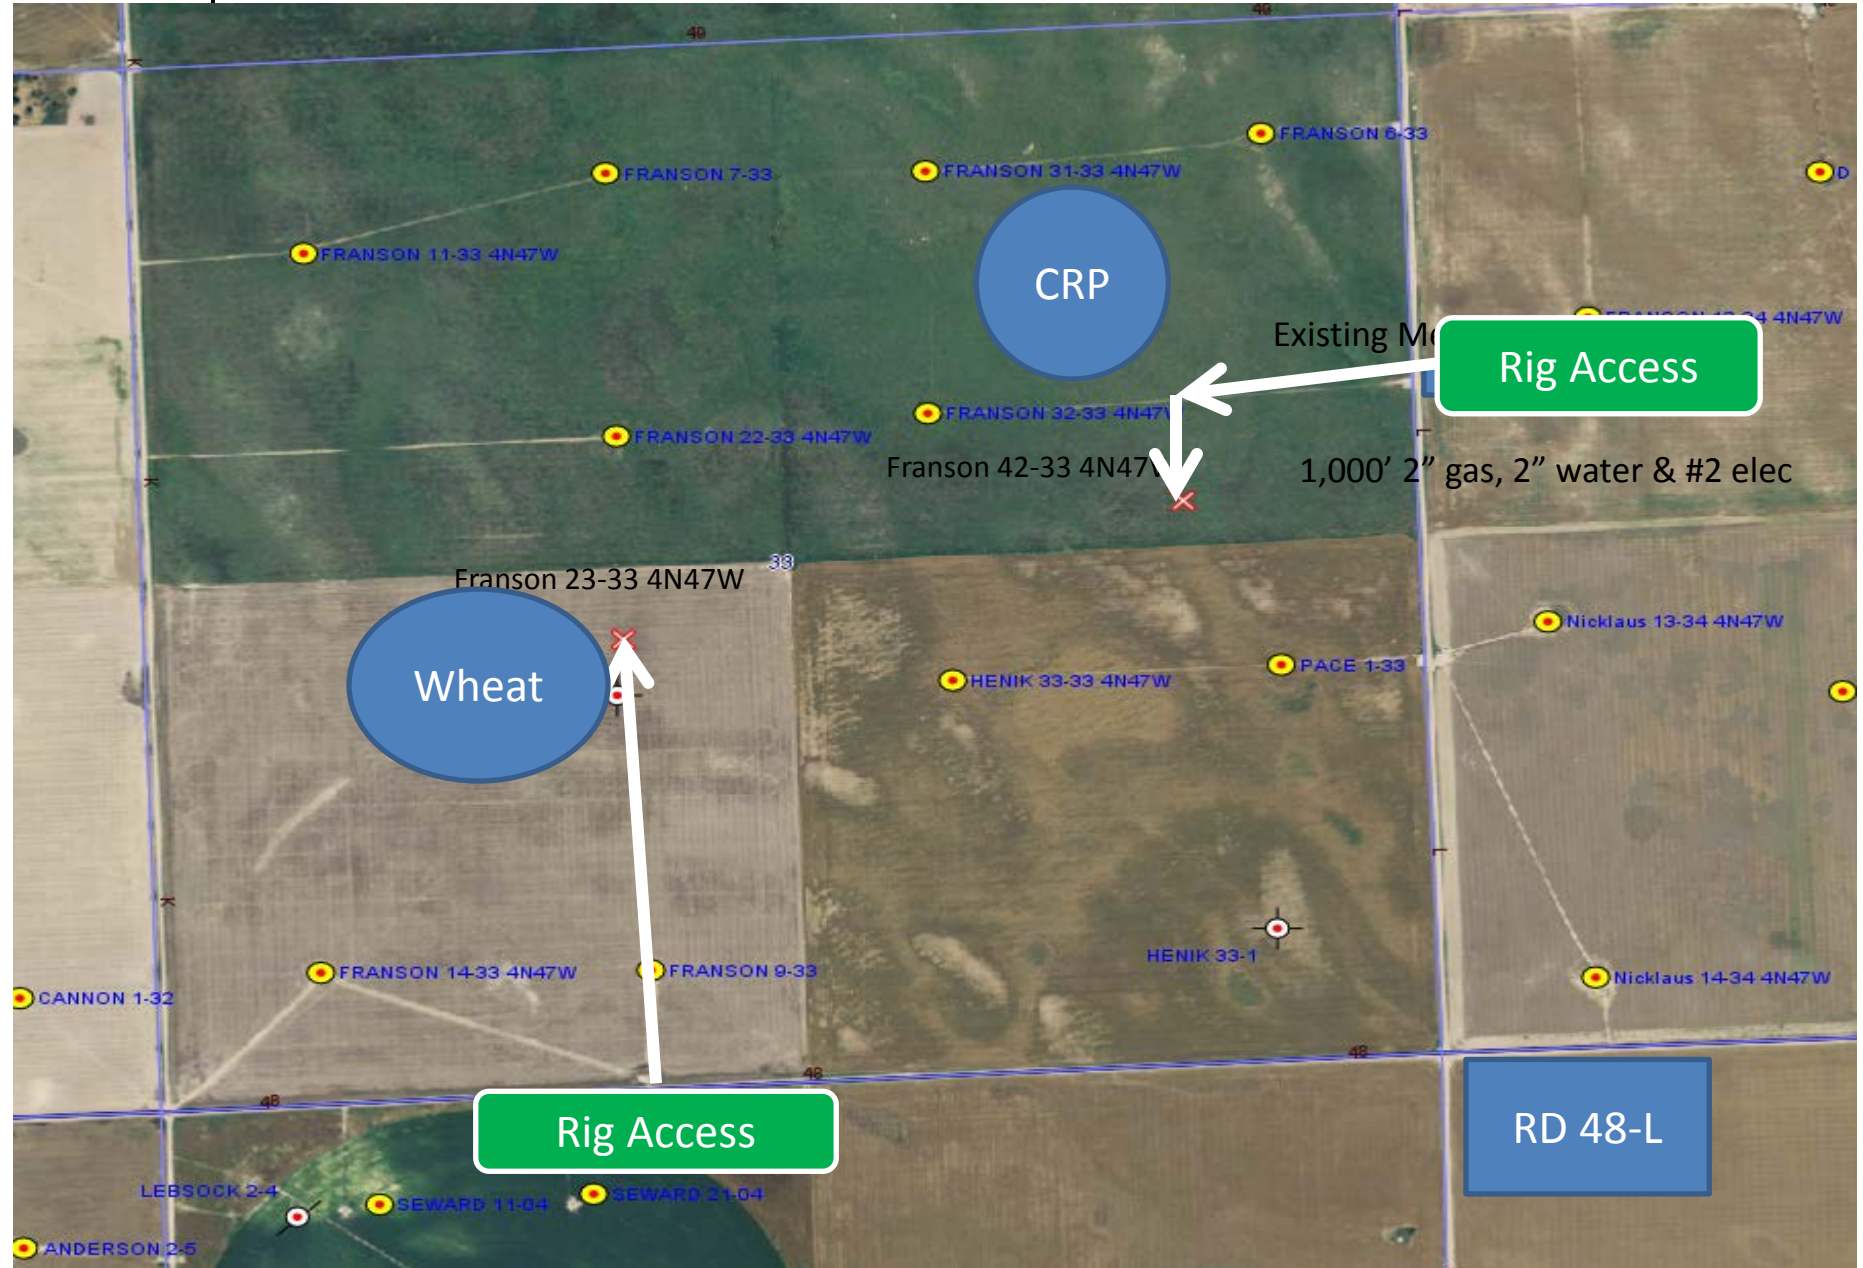

North

Franson 23-33 & 42-33 4N47W

CRP

Wheat

Rig Access

Rig Access

RD 48-L

Existing Mo

1,000' 2" gas, 2" water & #2 elec

Franson 23-33 4N47W

Franson 42-33 4N47W