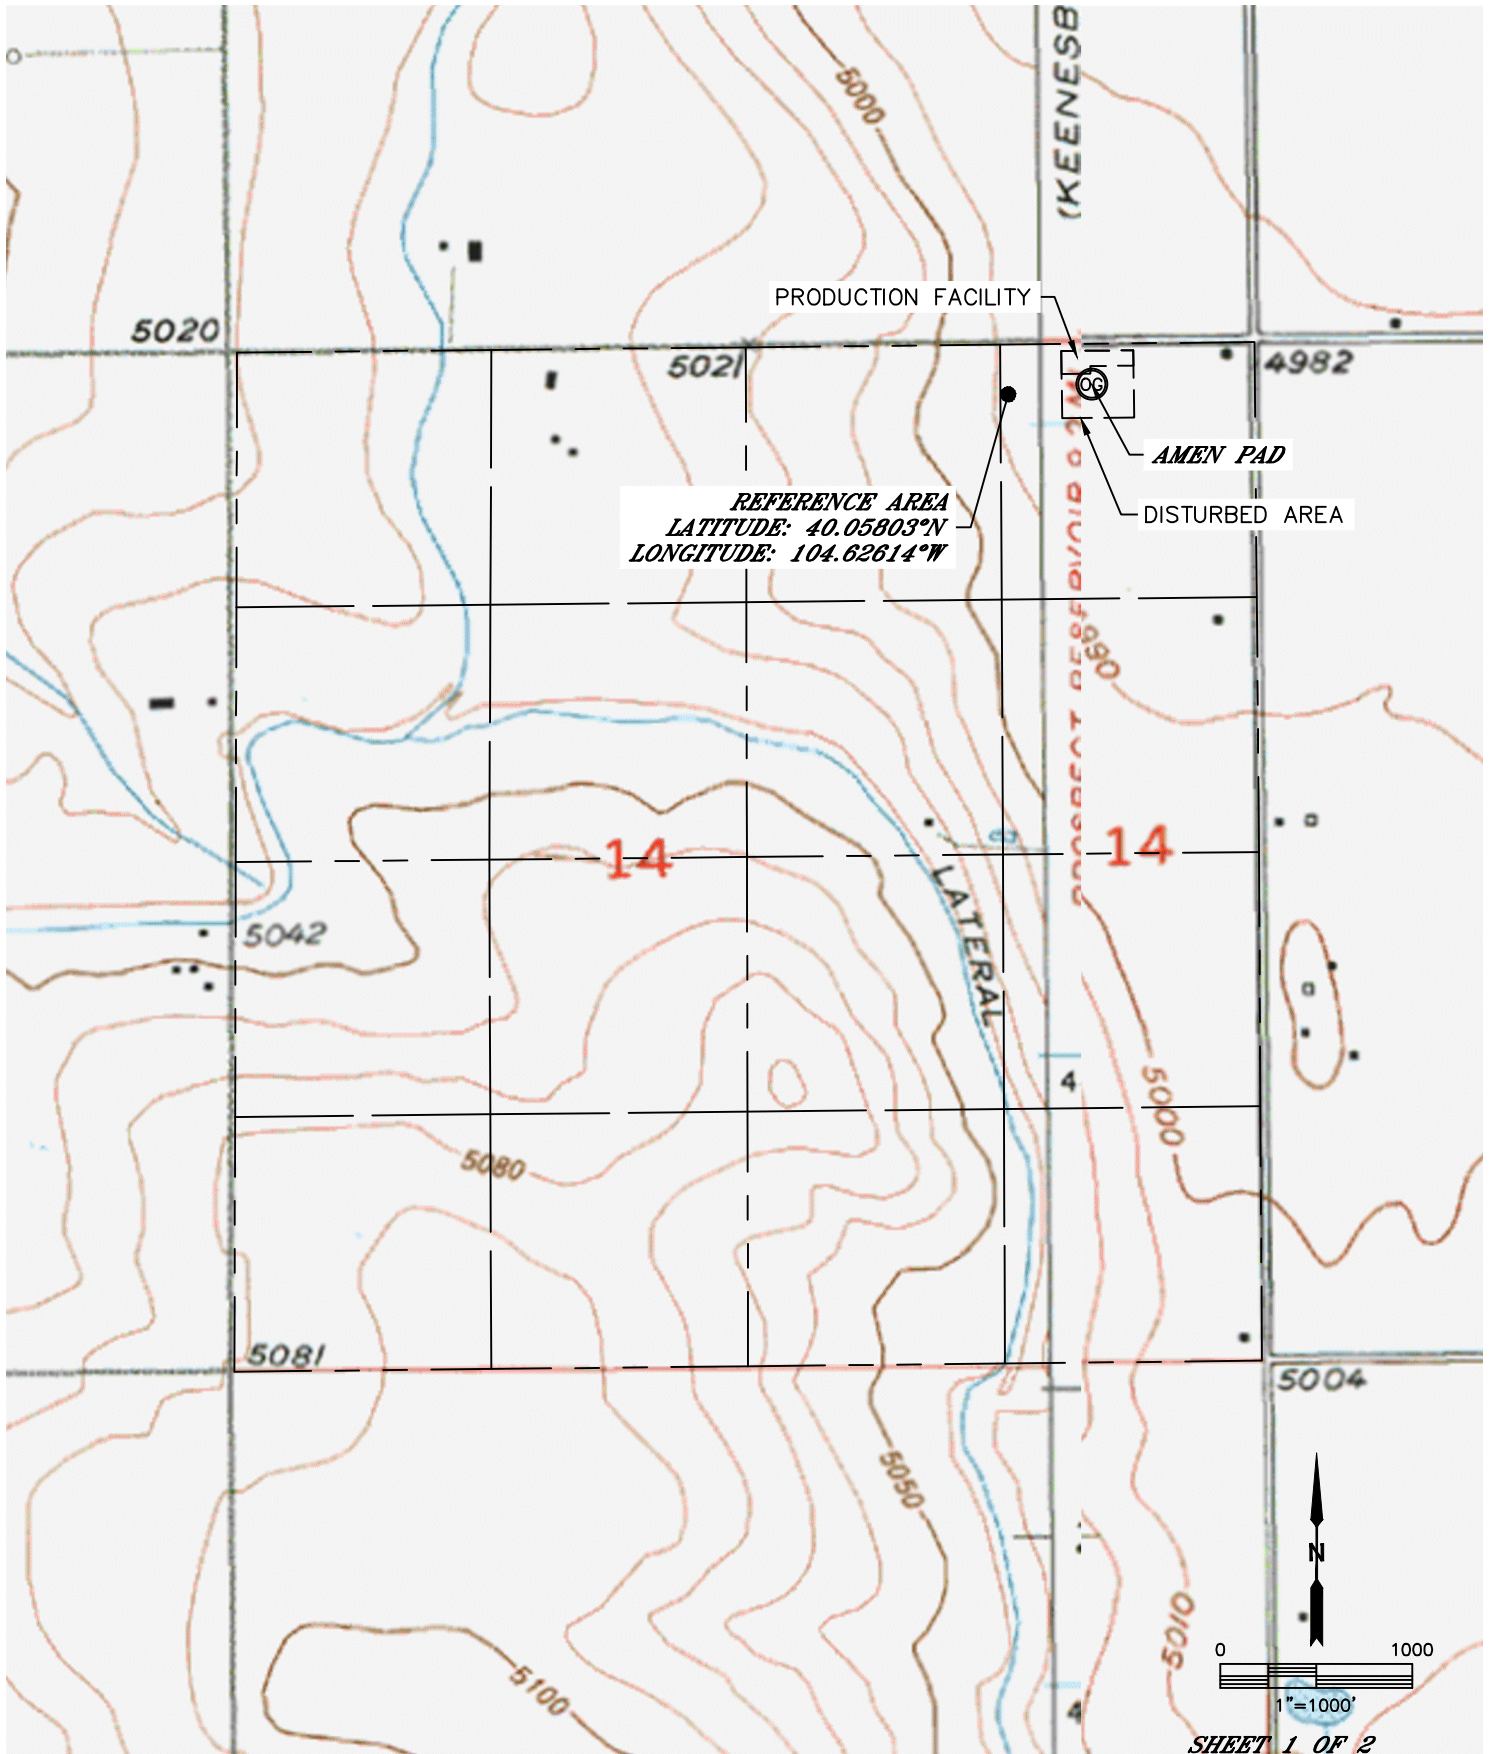

Lat40°, Inc. 1635 Foxtrail Drive, Suite 325 Loveland, CO 970-776-3321

REFERENCE AREA MAP

AMEN PAD

SECTION: 14
TOWNSHIP: 1N
RANGE: 65W

SHEET 1 OF 2

DATE: 6/6/2014
PROJECT#: 2014028