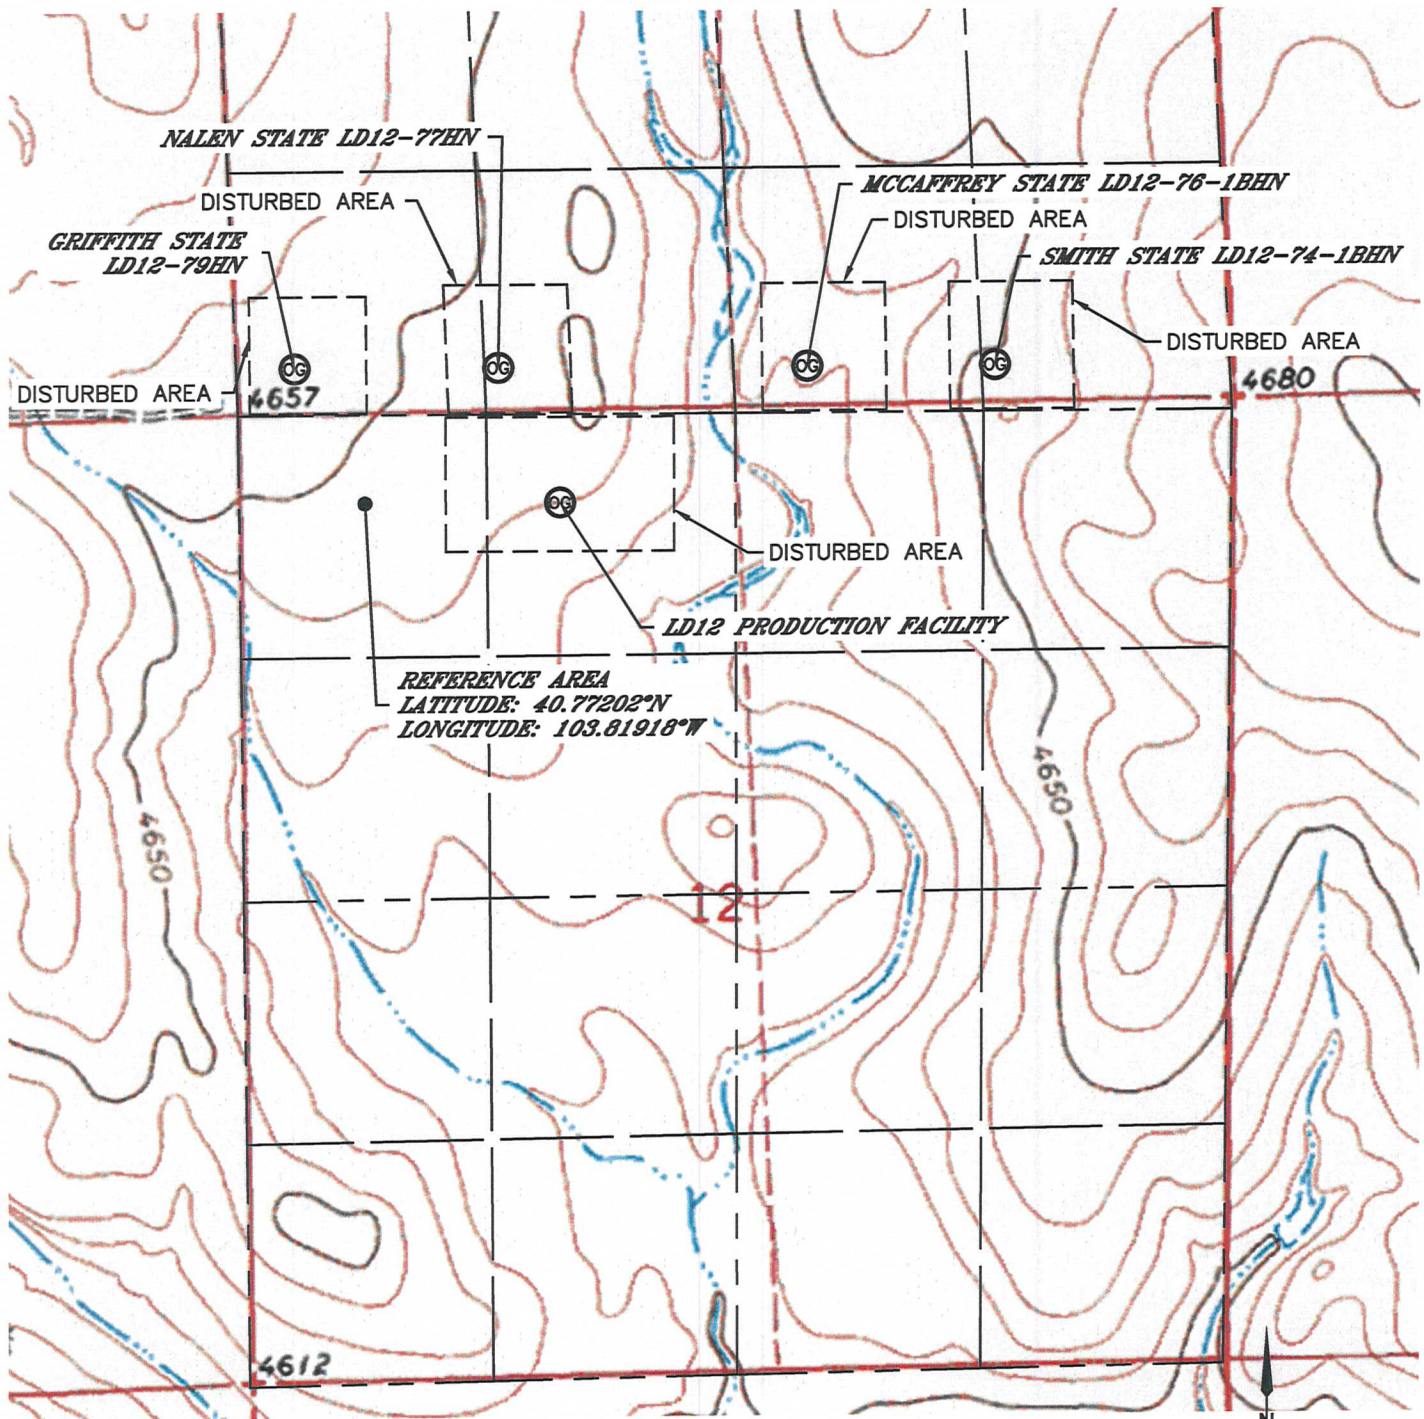

Lat40°, Inc. 1635 Foxtrail Drive, Suite 325 Loveland, CO 970-776-3321

# REFERENCE AREA MAP

LD12 PRODUCTION FACILITY

GRIFFITH STATE LD12-79HN, NALEN STATE LD12-77HN

MCCAFFREY STATE LD12-76-1BHN, SMITH STATE LD12-74-1BHN PADS

SECTION: 12  
TOWNSHIP: 9N  
RANGE: 58W

**SHEET 1 OF 2**