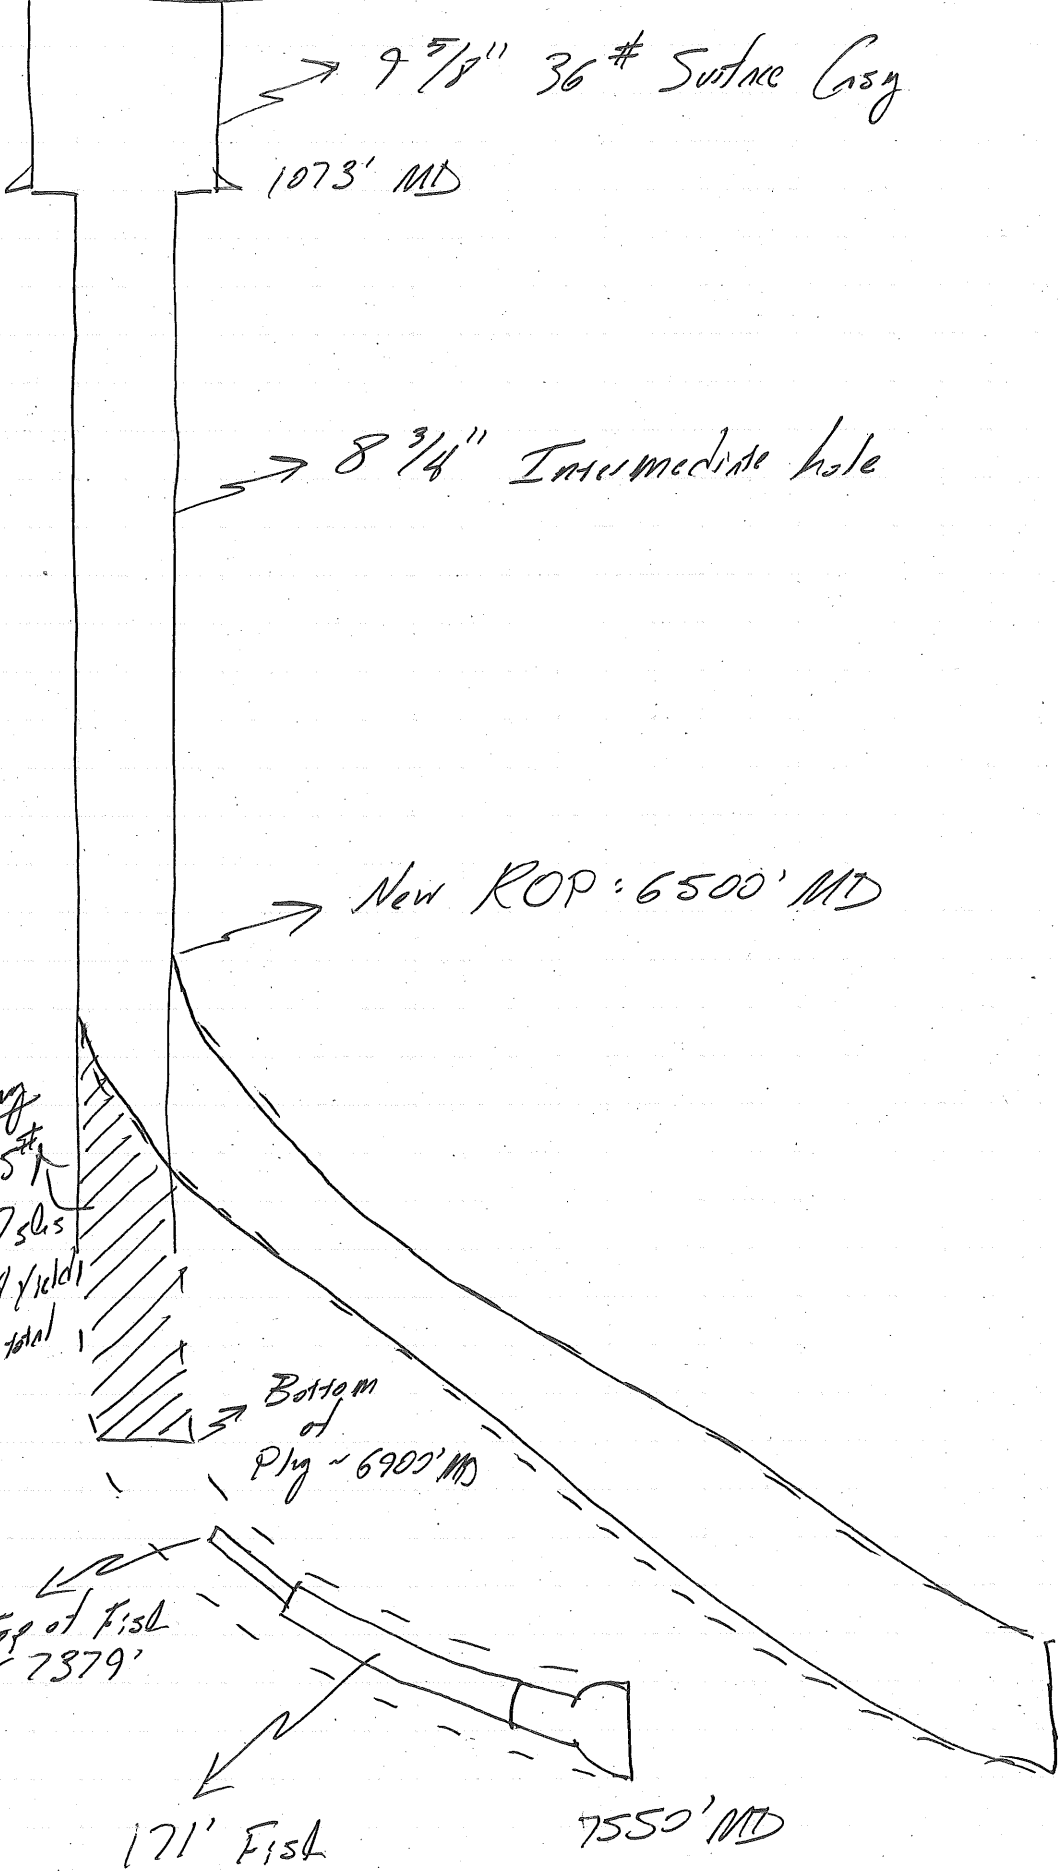

Elliot 4C-12HZ Sidetrack

Fish Detail

8.75" BM	2.7'
Motor	29.83'
MWD	35.79'
(2) MWDL	62.42'
XO	2.77'
Filter Sub	5.75'
XO	2.18'
(1) 5" DP	3.15'
	<u>171' Total</u>

Ply
17.5"
267 sls
2.94 yield
600' total

Bottom
of
Ply ~ 6900' MD

Top of Fish
~ 7379'

171' Fish

7550' MD