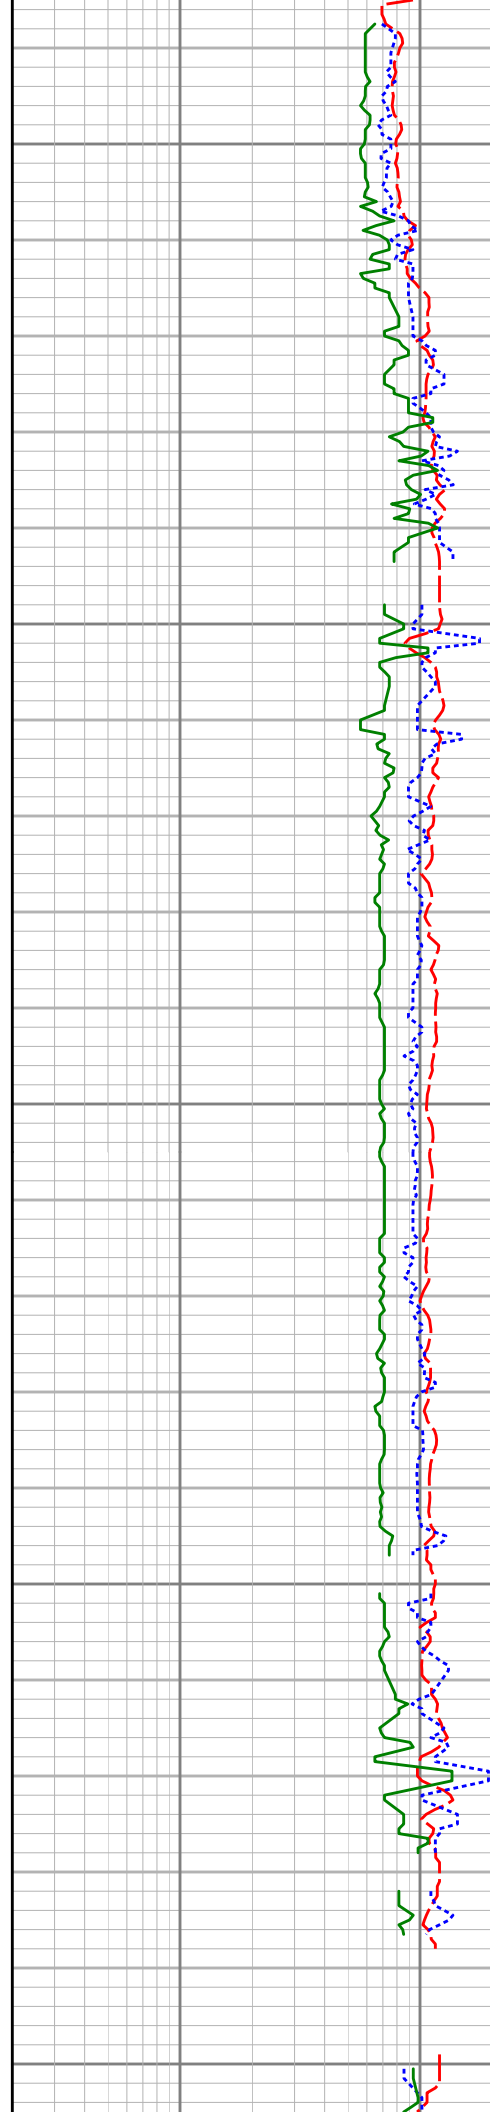

# HALLIBURTON

## Tebo 3-1H Conoco Phillips 1:240 Detailed Log

9150'

9200'

9250'

9300'

9350'

9600'

9650'

9700'

9750'

10900'

10950'

11000'

11050'

11100'

11600'

11650'

11700'

11750'