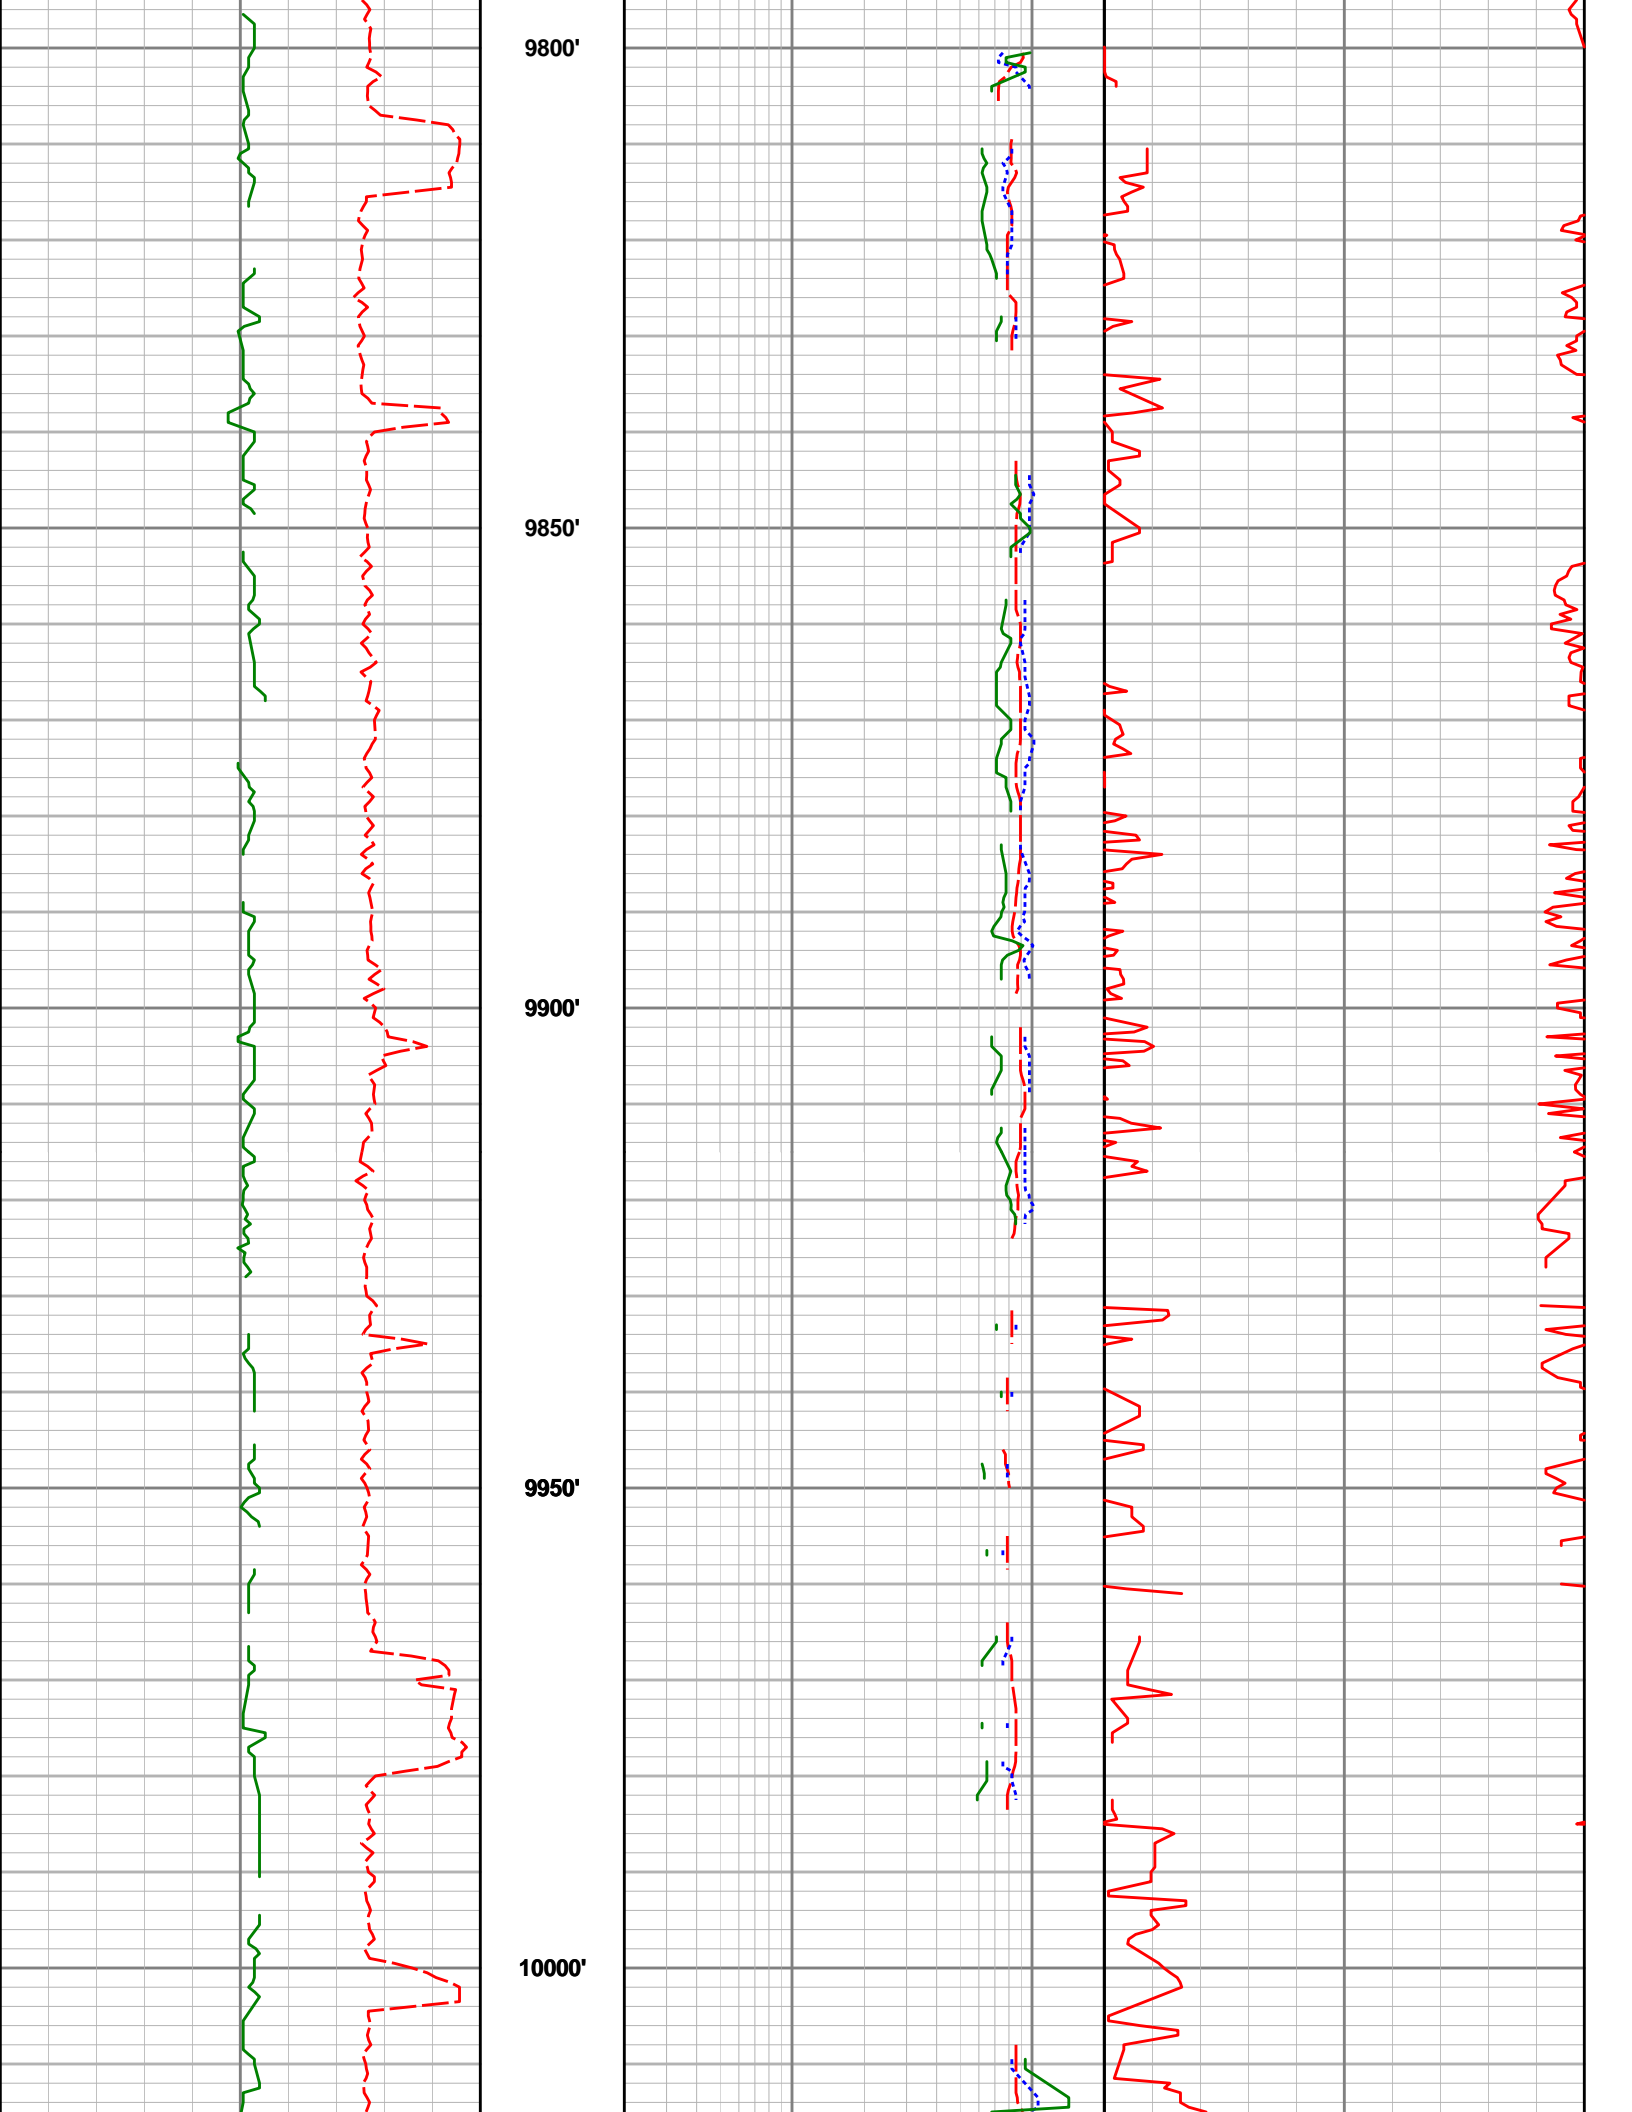

## Tebo 3-1H Conoco Phillips 1:240 Detailed Log

9150'

9200'

9250'

9300'

9350'

9600'

9650'

9700'

9750'

10900'

10950'

11000'

11050'

11100'

11600'

11650'

11700'

11750'