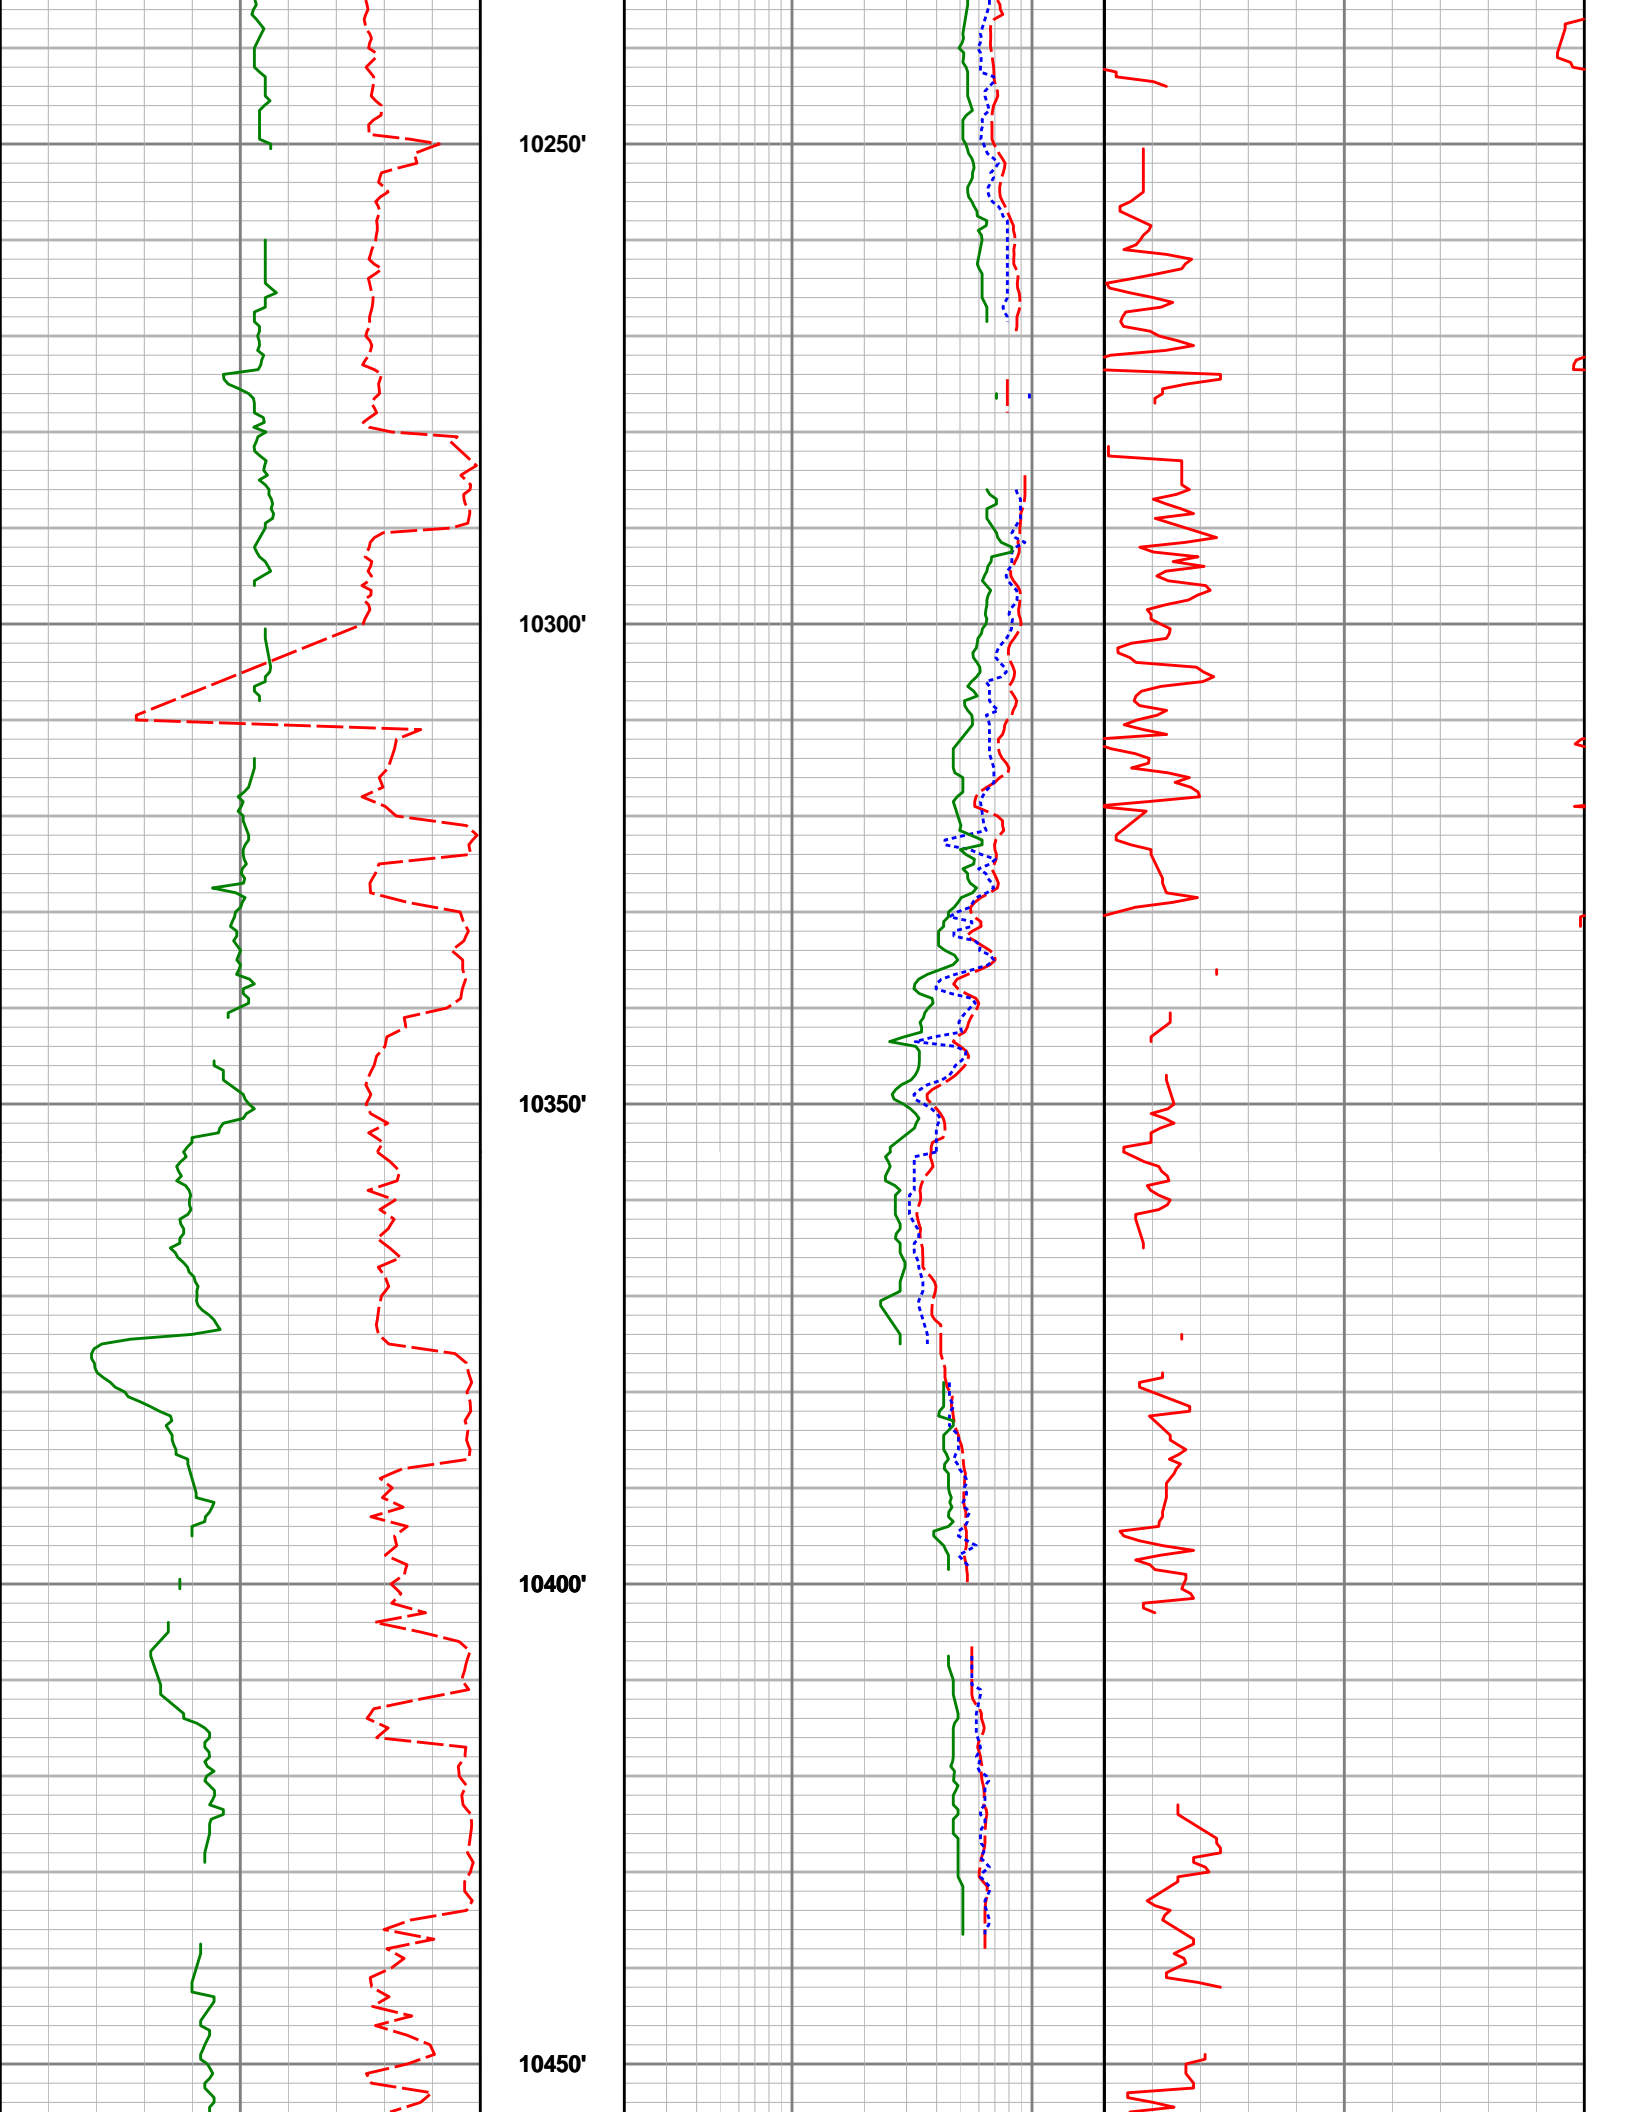

## Tebo 3-1H Conoco Phillips 1:240 Detailed Log

9150'

9200'

9250'

9300'

9350'

9600'

9650'

9700'

9750'

10900'

10950'

11000'

11050'

11100'

11600'

11650'

11700'

11750'