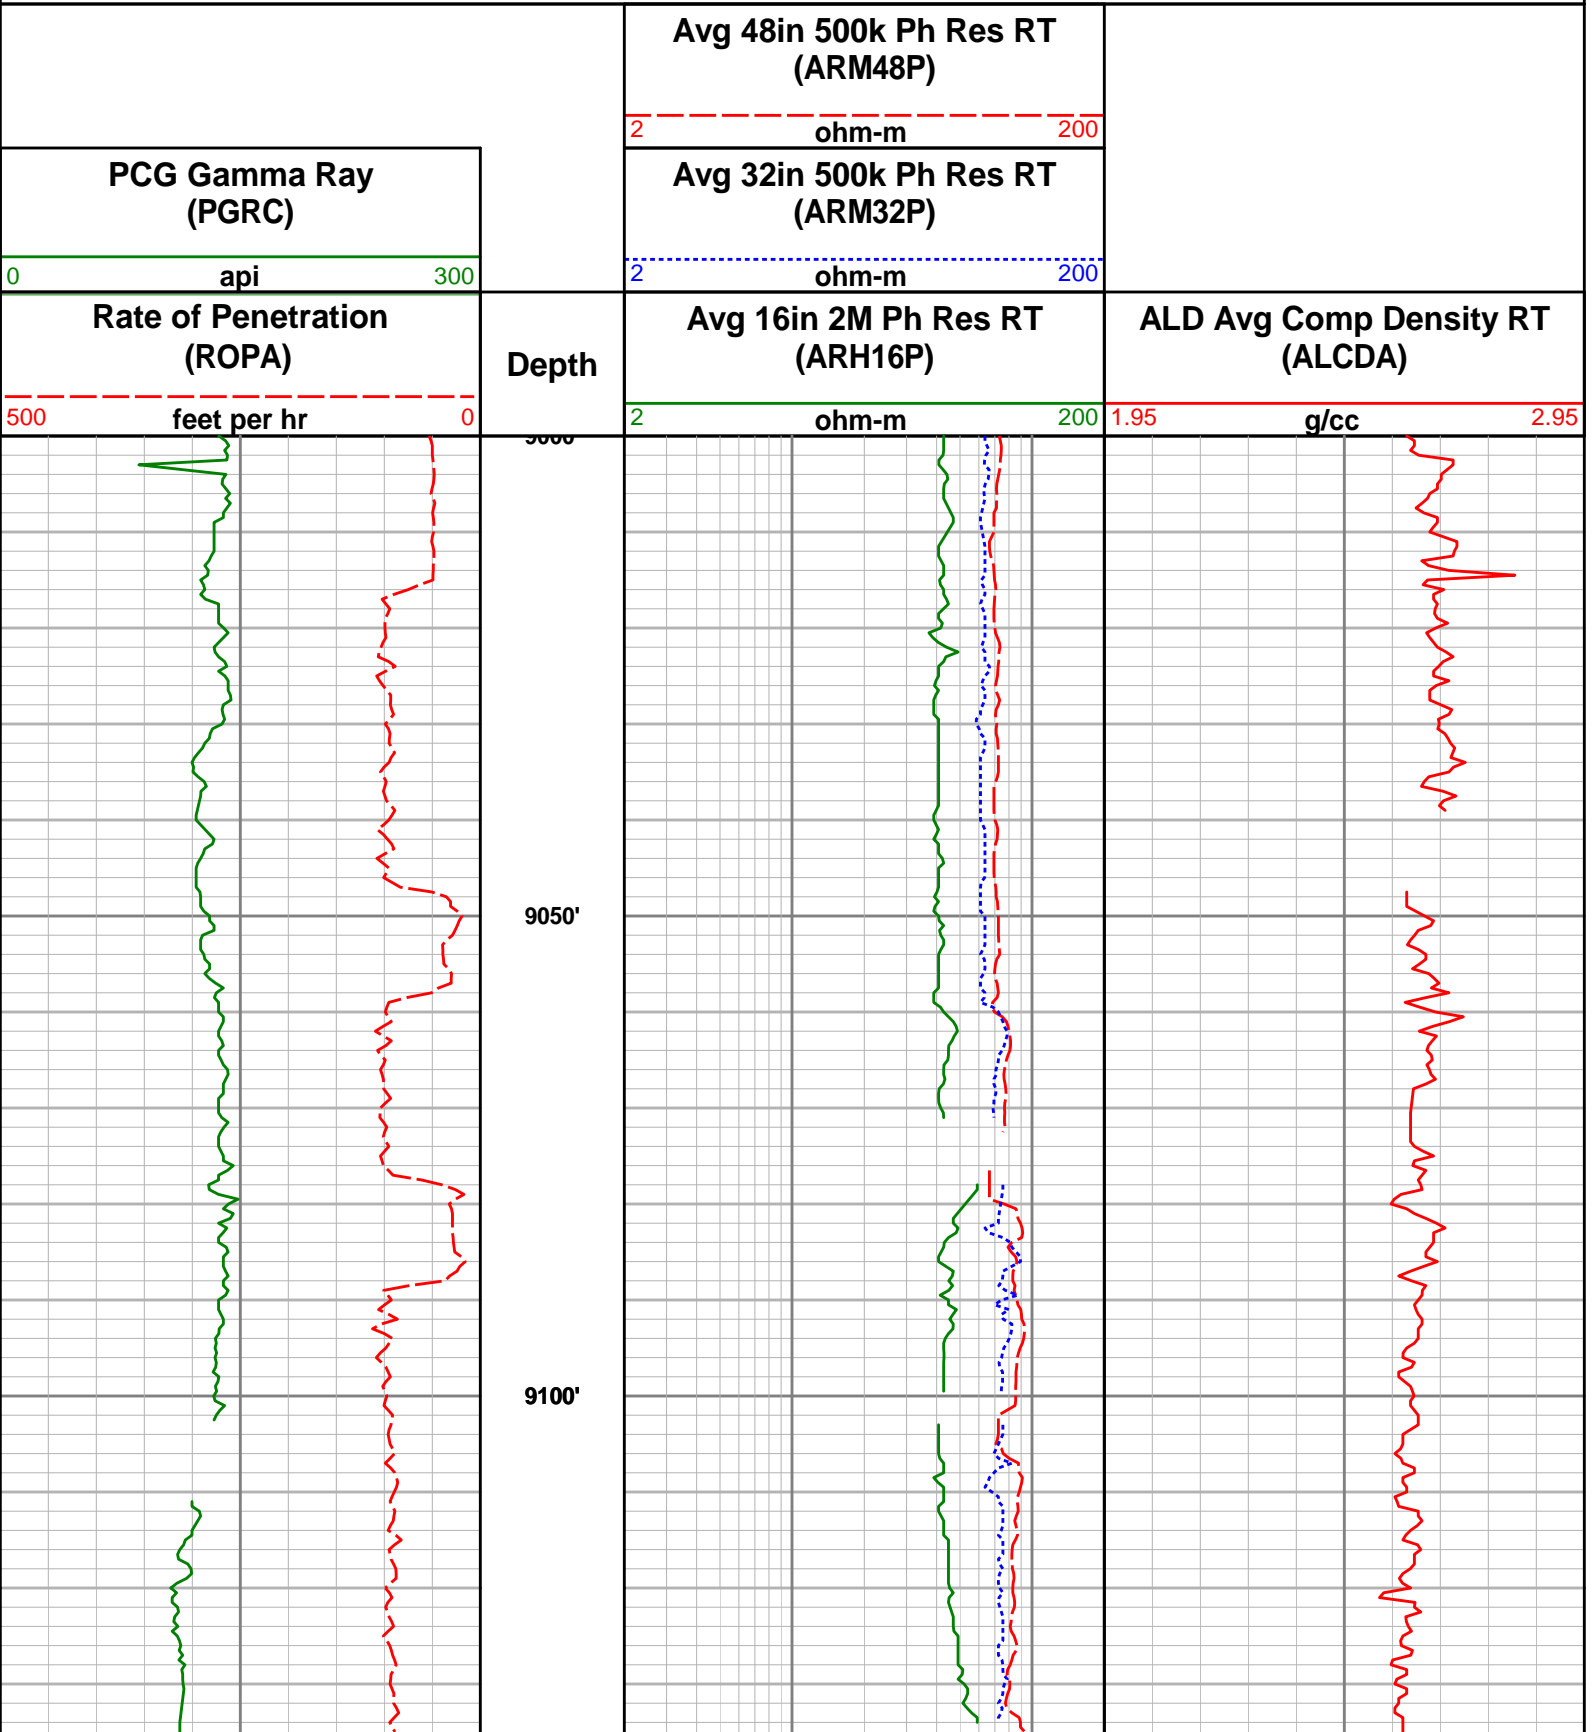

# HALLIBURTON

## Tebo 3-1H Conoco Phillips 1:240 Detailed Log

9150'

9200'

9250'

9300'

9350'

9600'

9650'

9700'

9750'

10900'

10950'

11000'

11050'

11100'

11600'

11650'

11700'

11750'