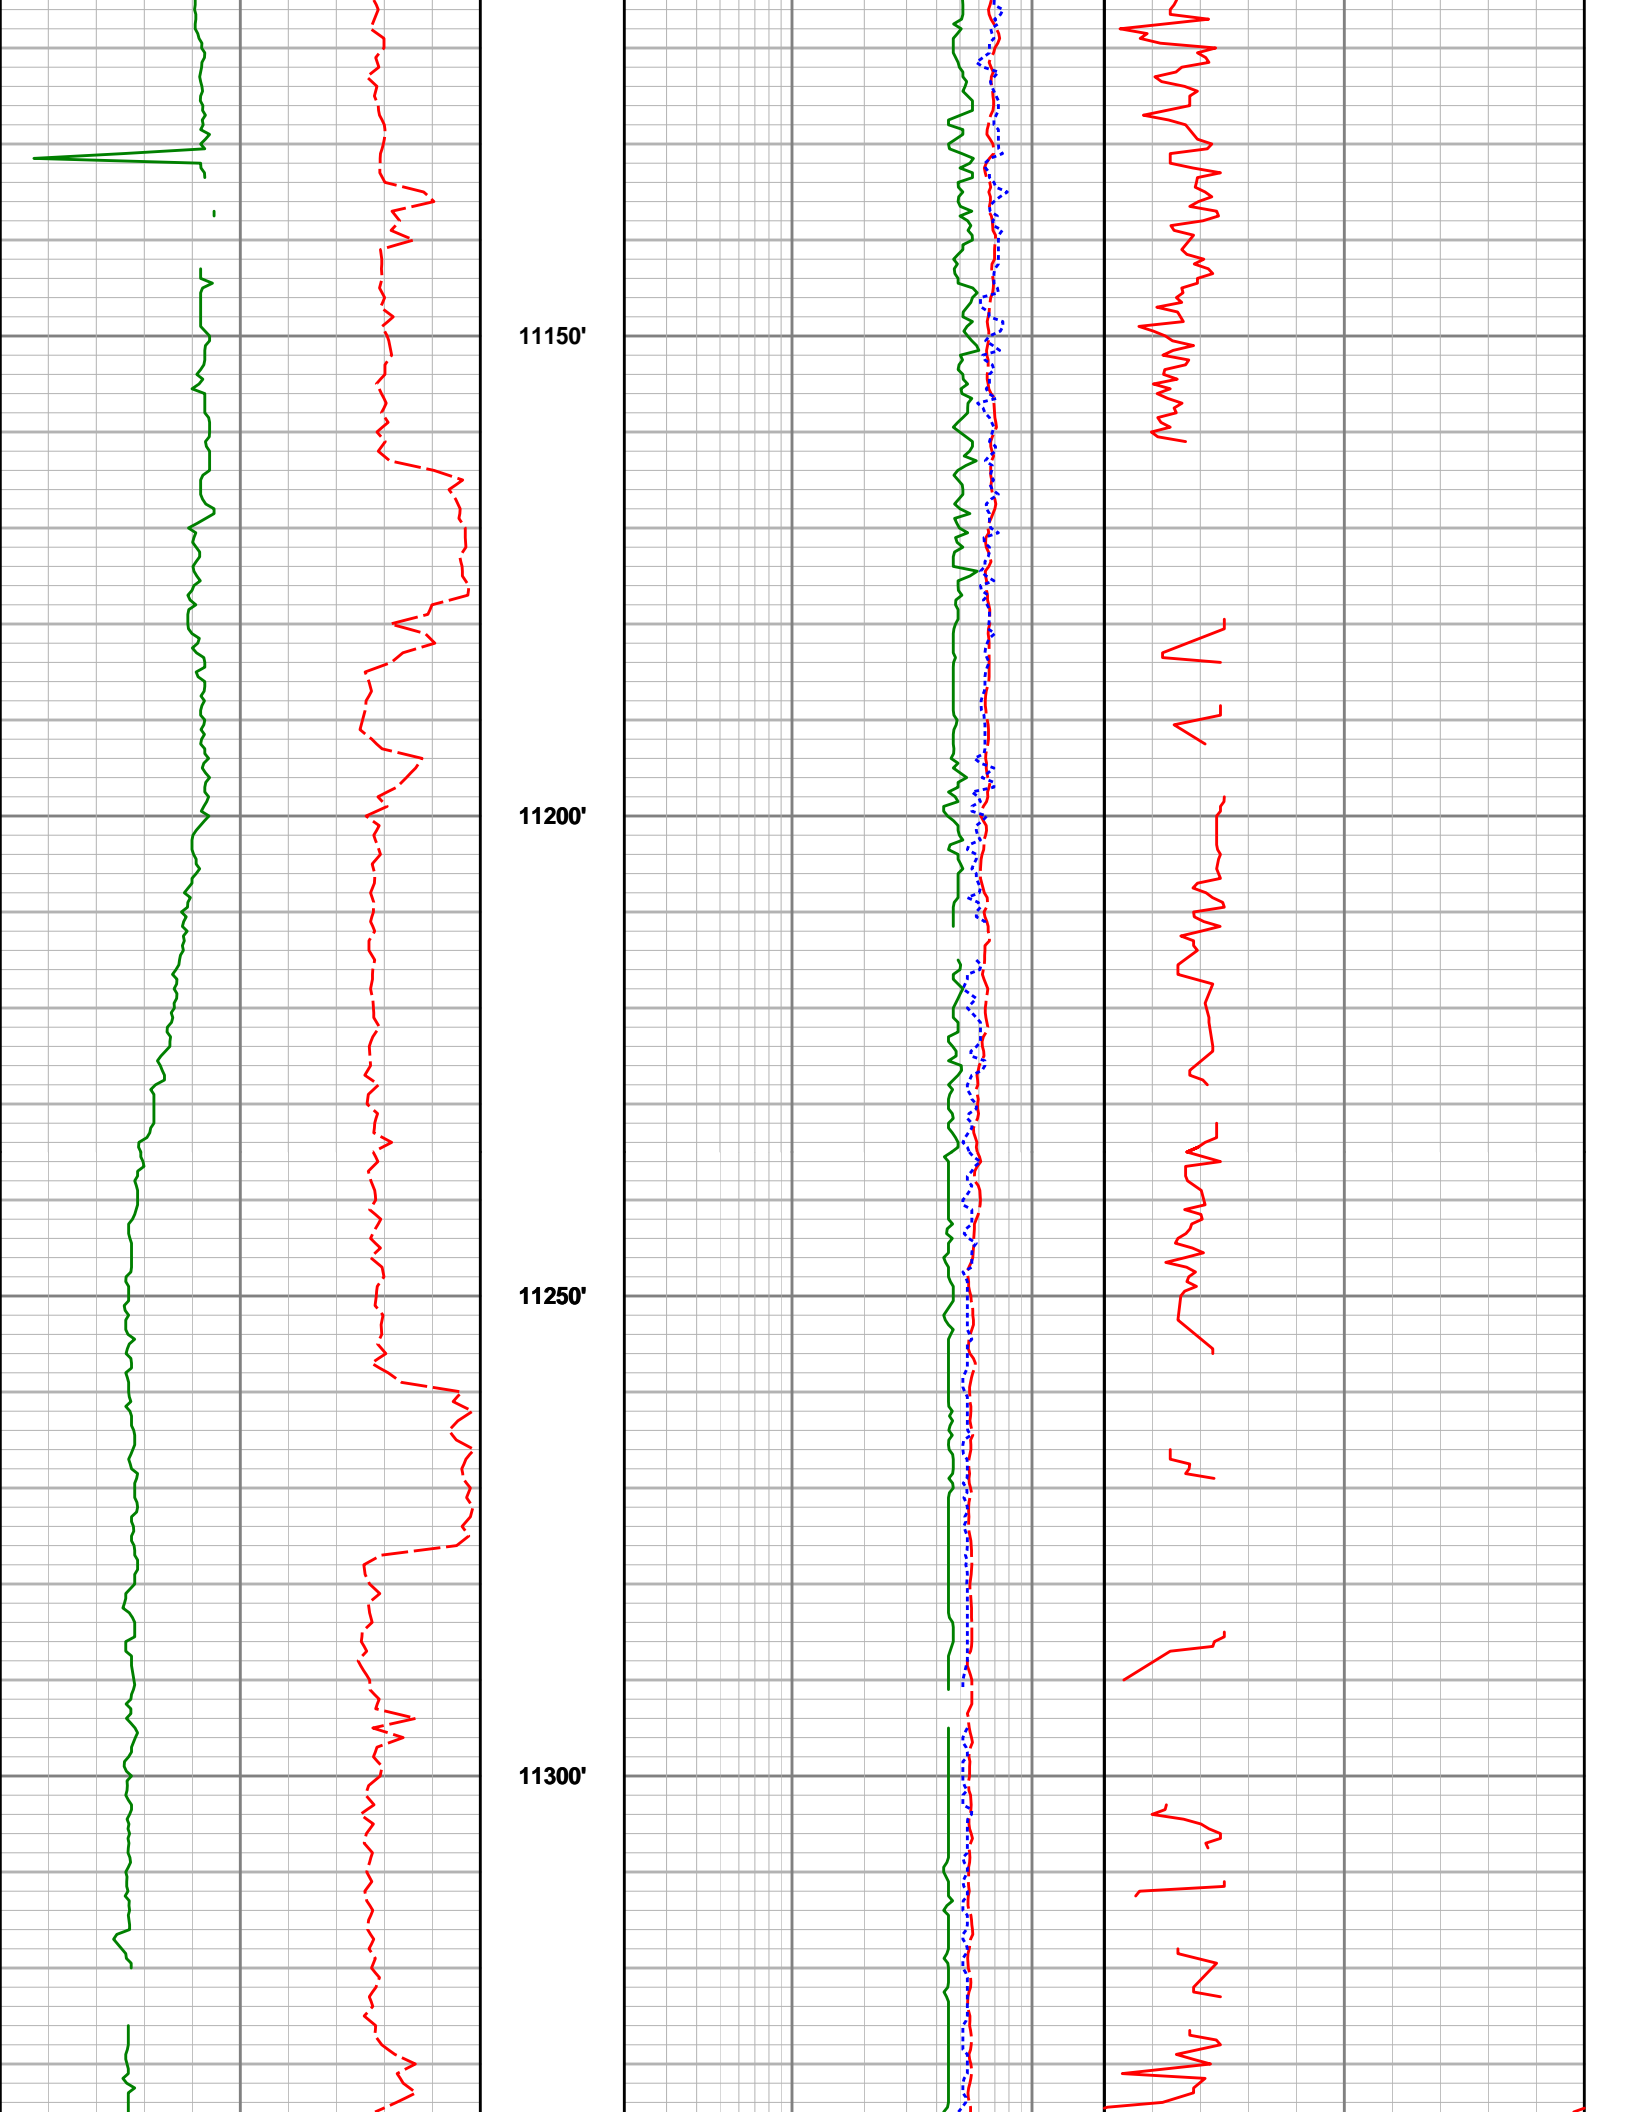

## Tebo 3-1H Conoco Phillips 1:240 Detailed Log

9150'

9200'

9250'

9300'

9350'

9600'

9650'

9700'

9750'

10900'

10950'

11000'

11050'

11100'

11600'

11650'

11700'

11750'