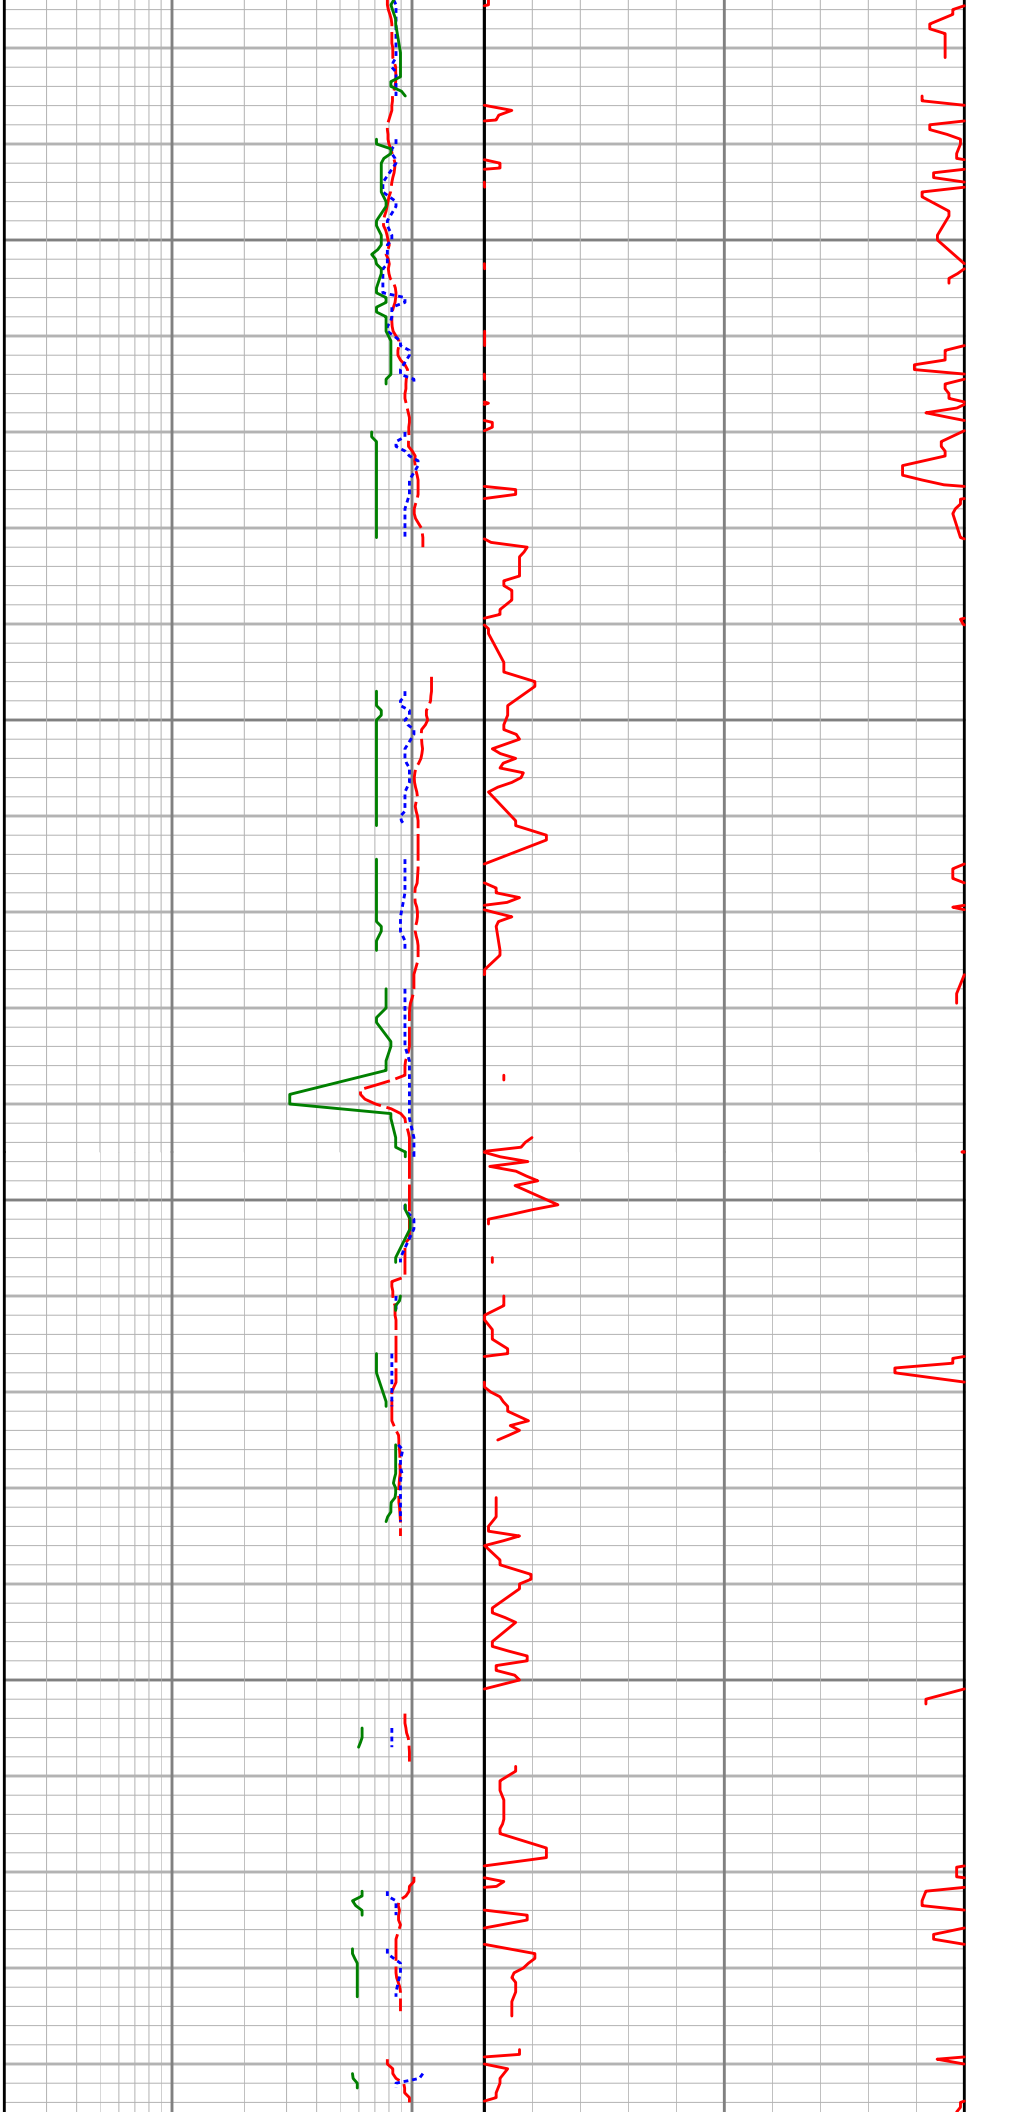

# HALLIBURTON

## Tebo 3-1H Conoco Phillips 1:240 Detailed Log

9150'

9200'

9250'

9300'

9350'

9600'

9650'

9700'

9750'

10900'

10950'

11000'

11050'

11100'

11600'

11650'

11700'

11750'