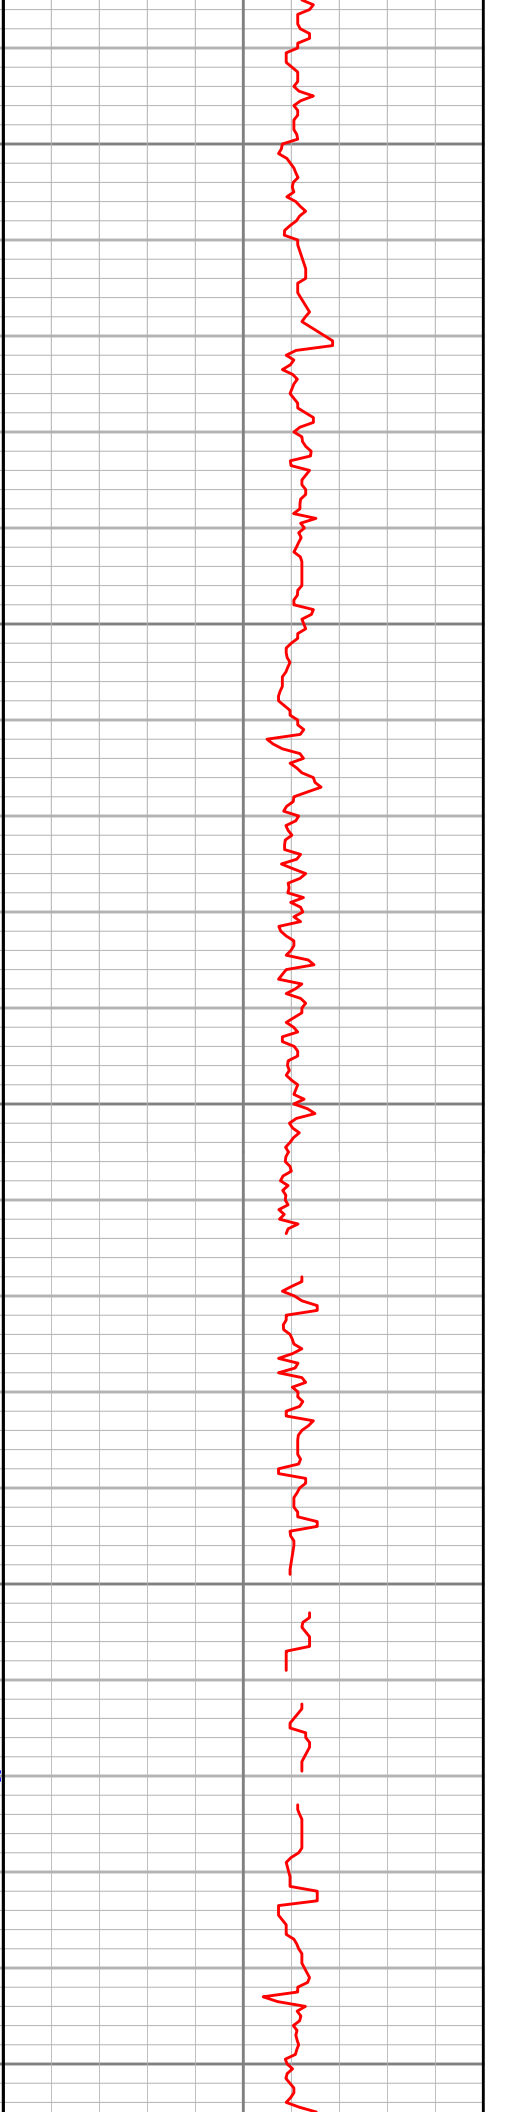

# HALLIBURTON

## Tebo 3-1H Conoco Phillips 1:240 Detailed Log

9150'

9200'

9250'

9300'

9350'

9600'

9650'

9700'

9750'

10900'

10950'

11000'

11050'

11100'

11600'

11650'

11700'

11750'