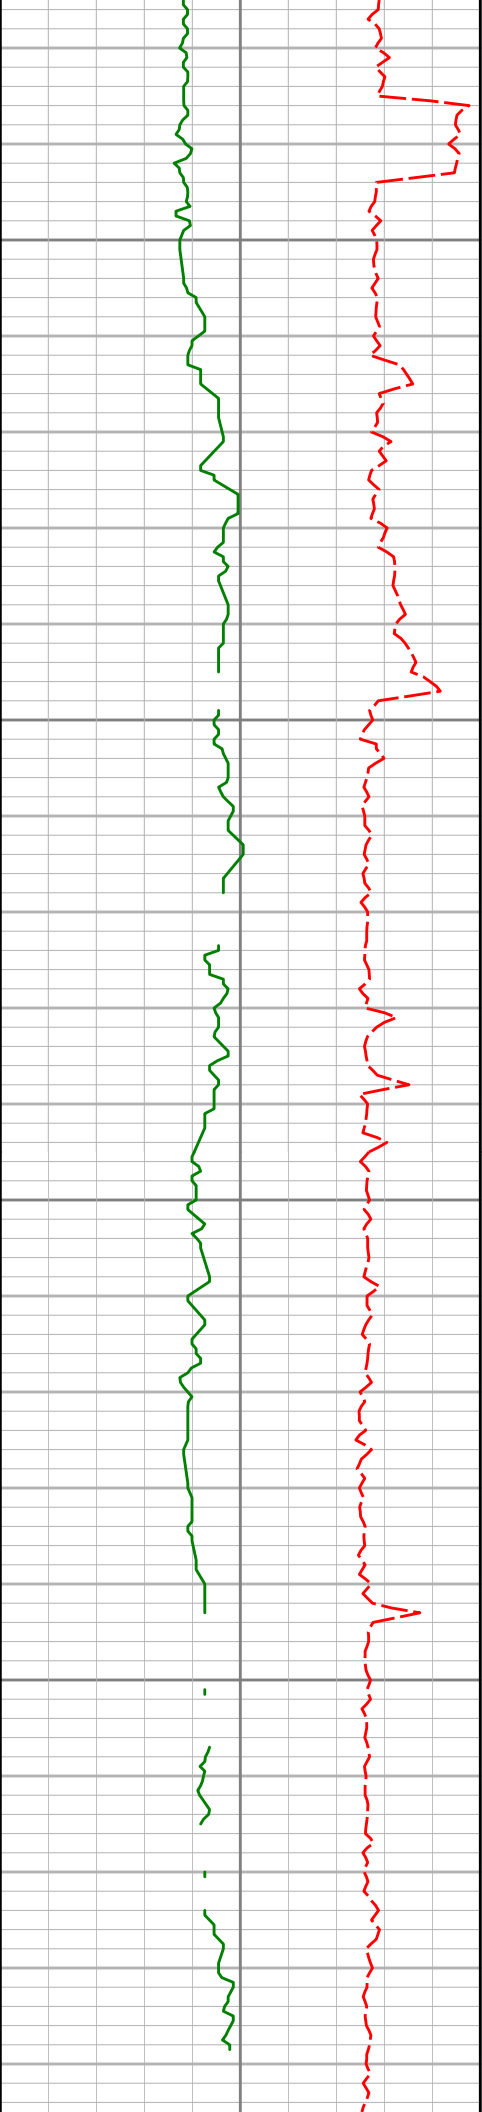

# HALLIBURTON

## Tebo 3-1H Conoco Phillips 1:240 Detailed Log

9150'

9200'

9250'

9300'

9350'

9600'

9650'

9700'

9750'

10900'

10950'

11000'

11050'

11100'

11600'

11650'

11700'

11750'