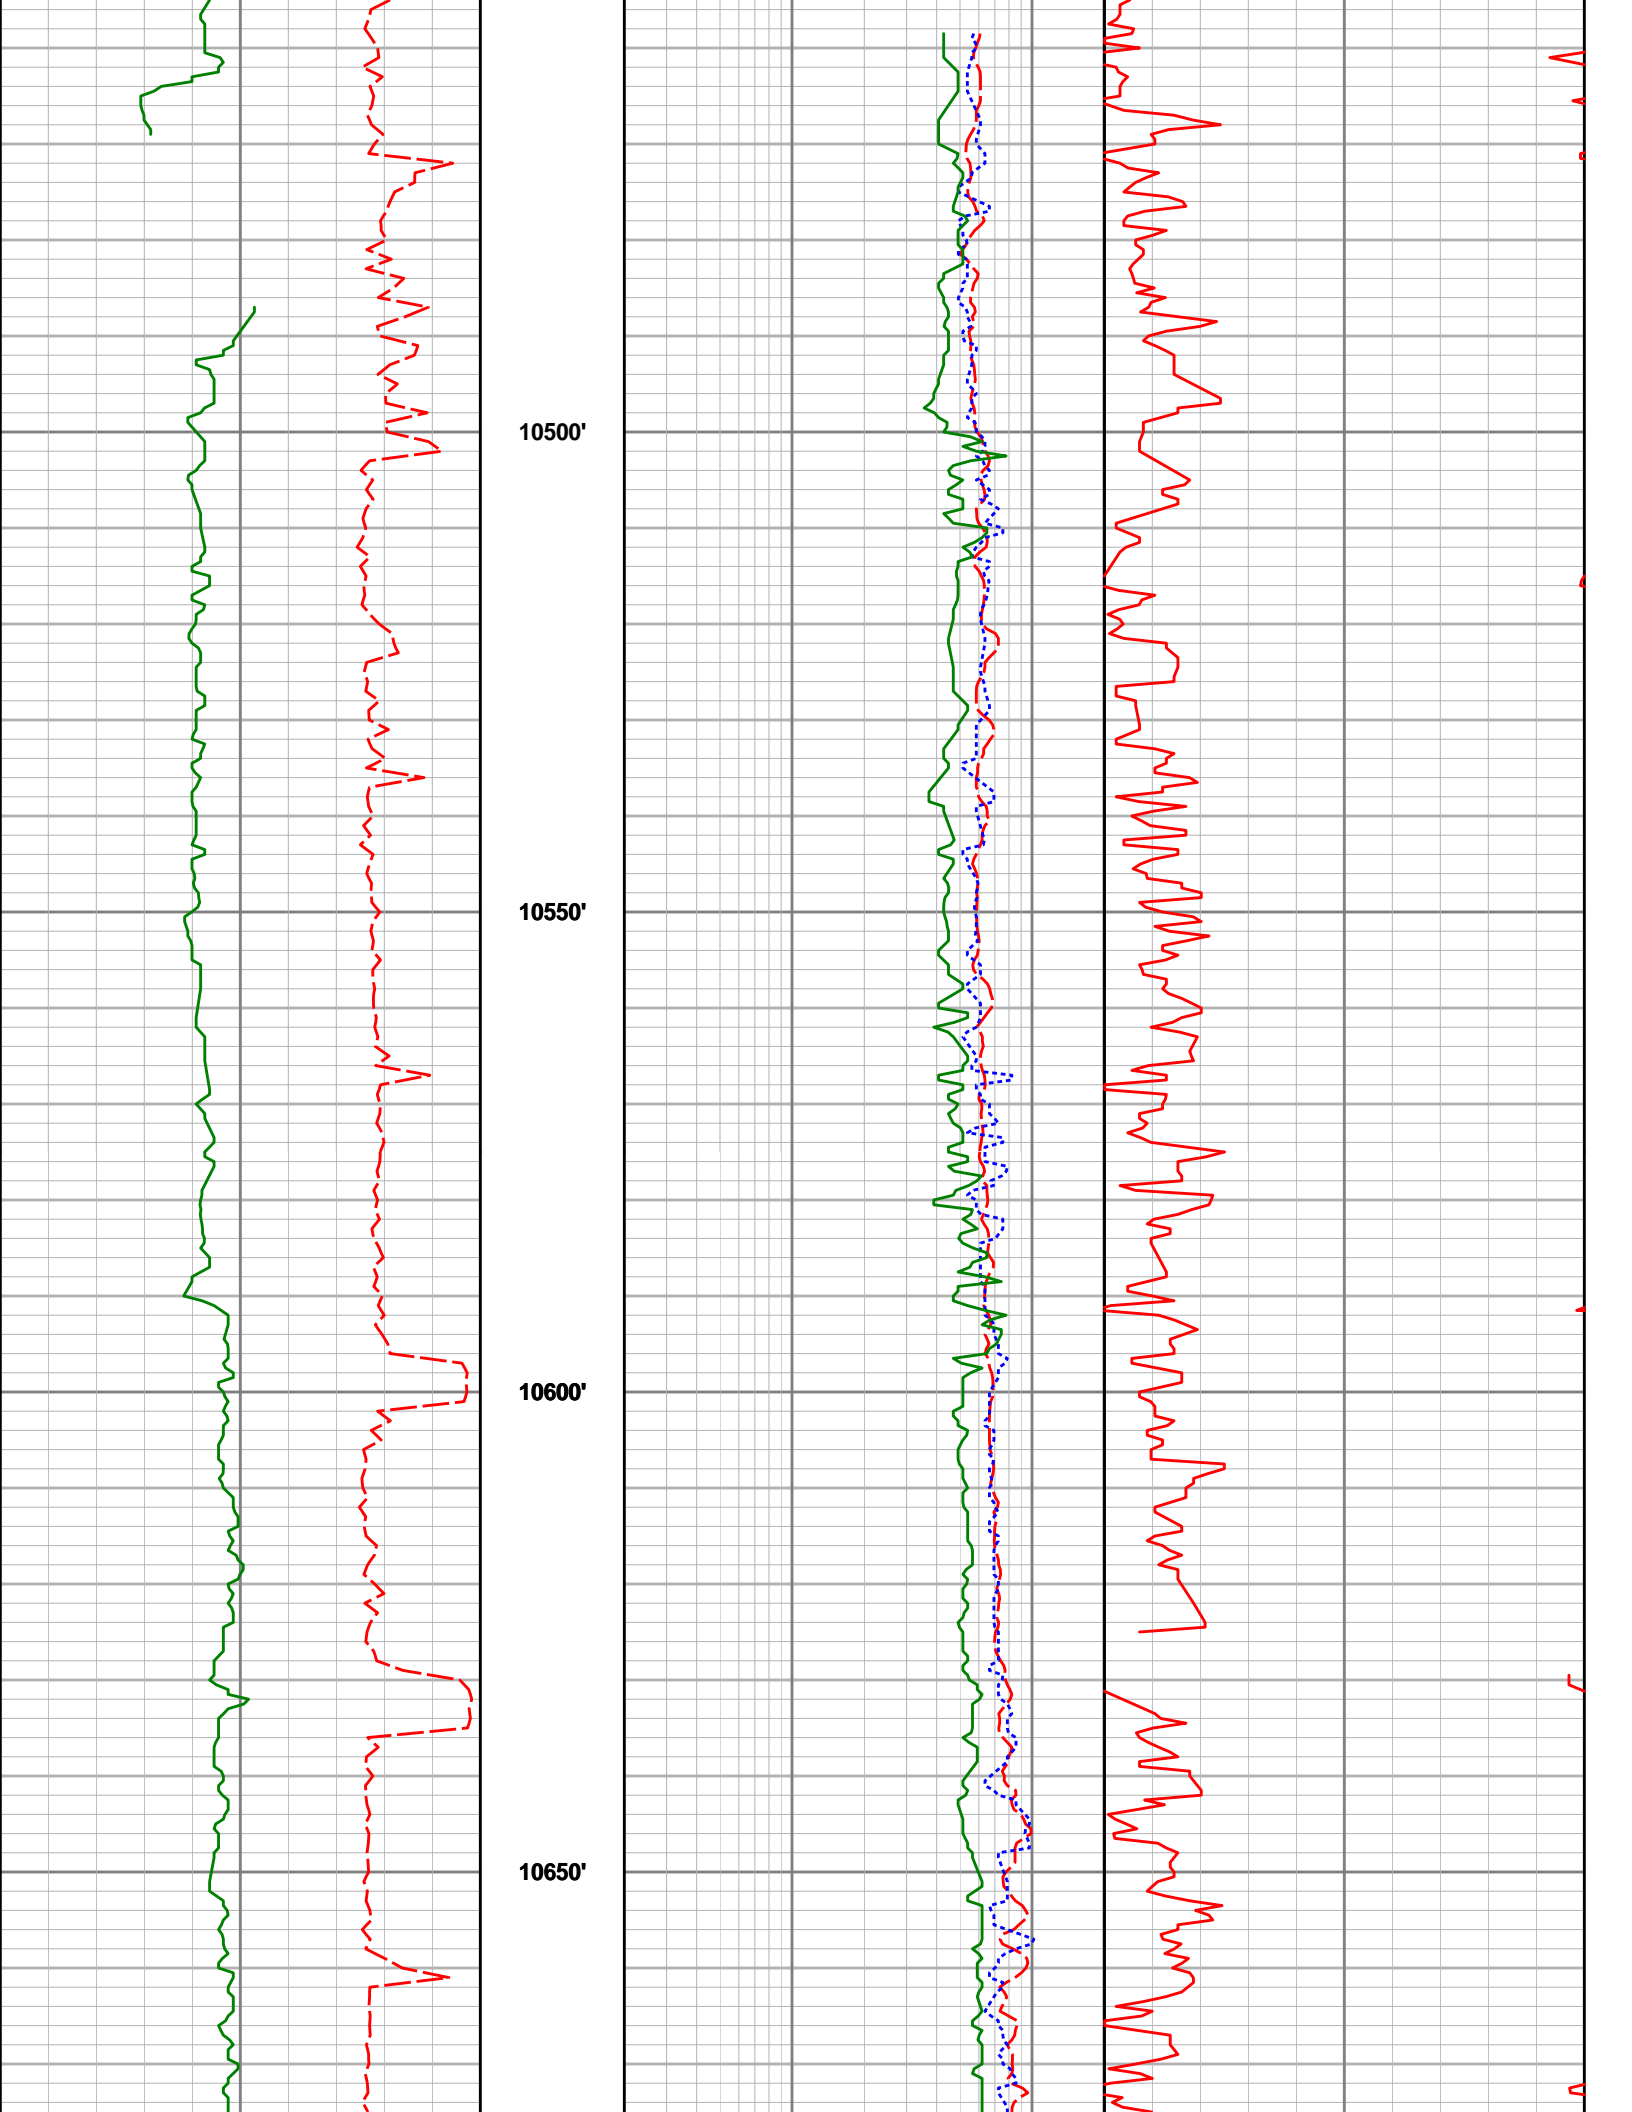

## Tebo 3-1H Conoco Phillips 1:240 Detailed Log

9150'

9200'

9250'

9300'

9350'

9600'

9650'

9700'

9750'

10900'

10950'

11000'

11050'

11100'

11600'

11650'

11700'

11750'