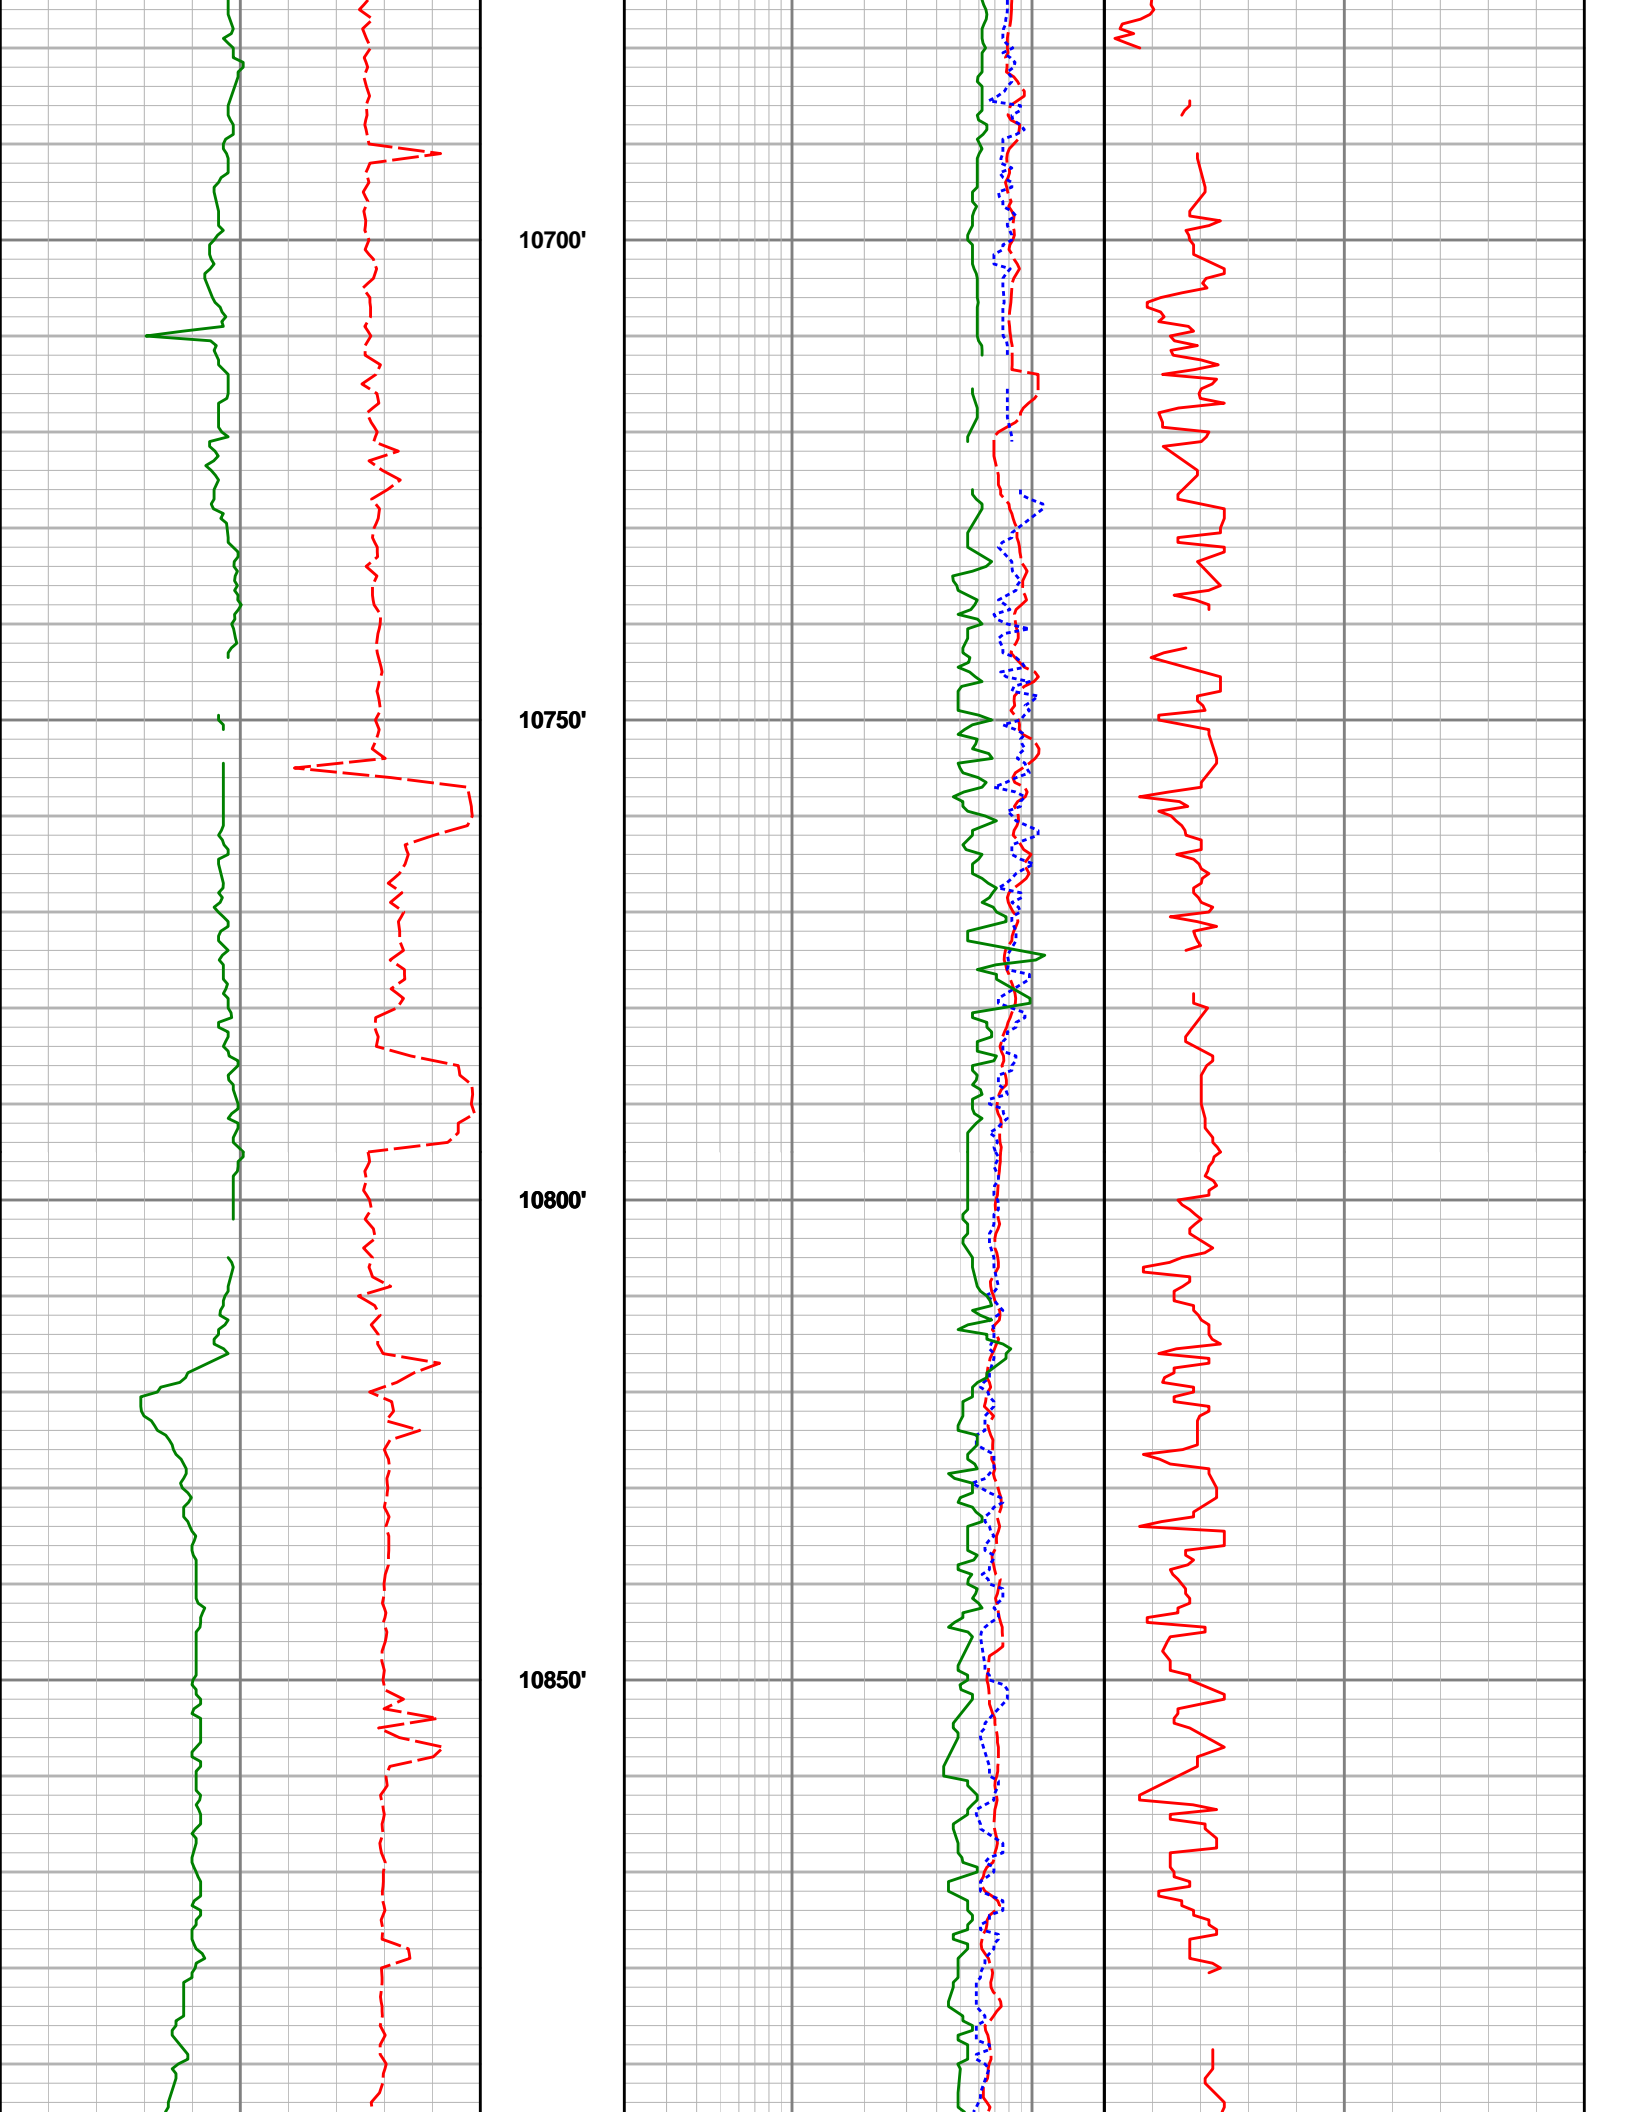

## Tebo 3-1H Conoco Phillips 1:240 Detailed Log

9150'

9200'

9250'

9300'

9350'

9600'

9650'

9700'

9750'

10900'

10950'

11000'

11050'

11100'

11600'

11650'

11700'

11750'