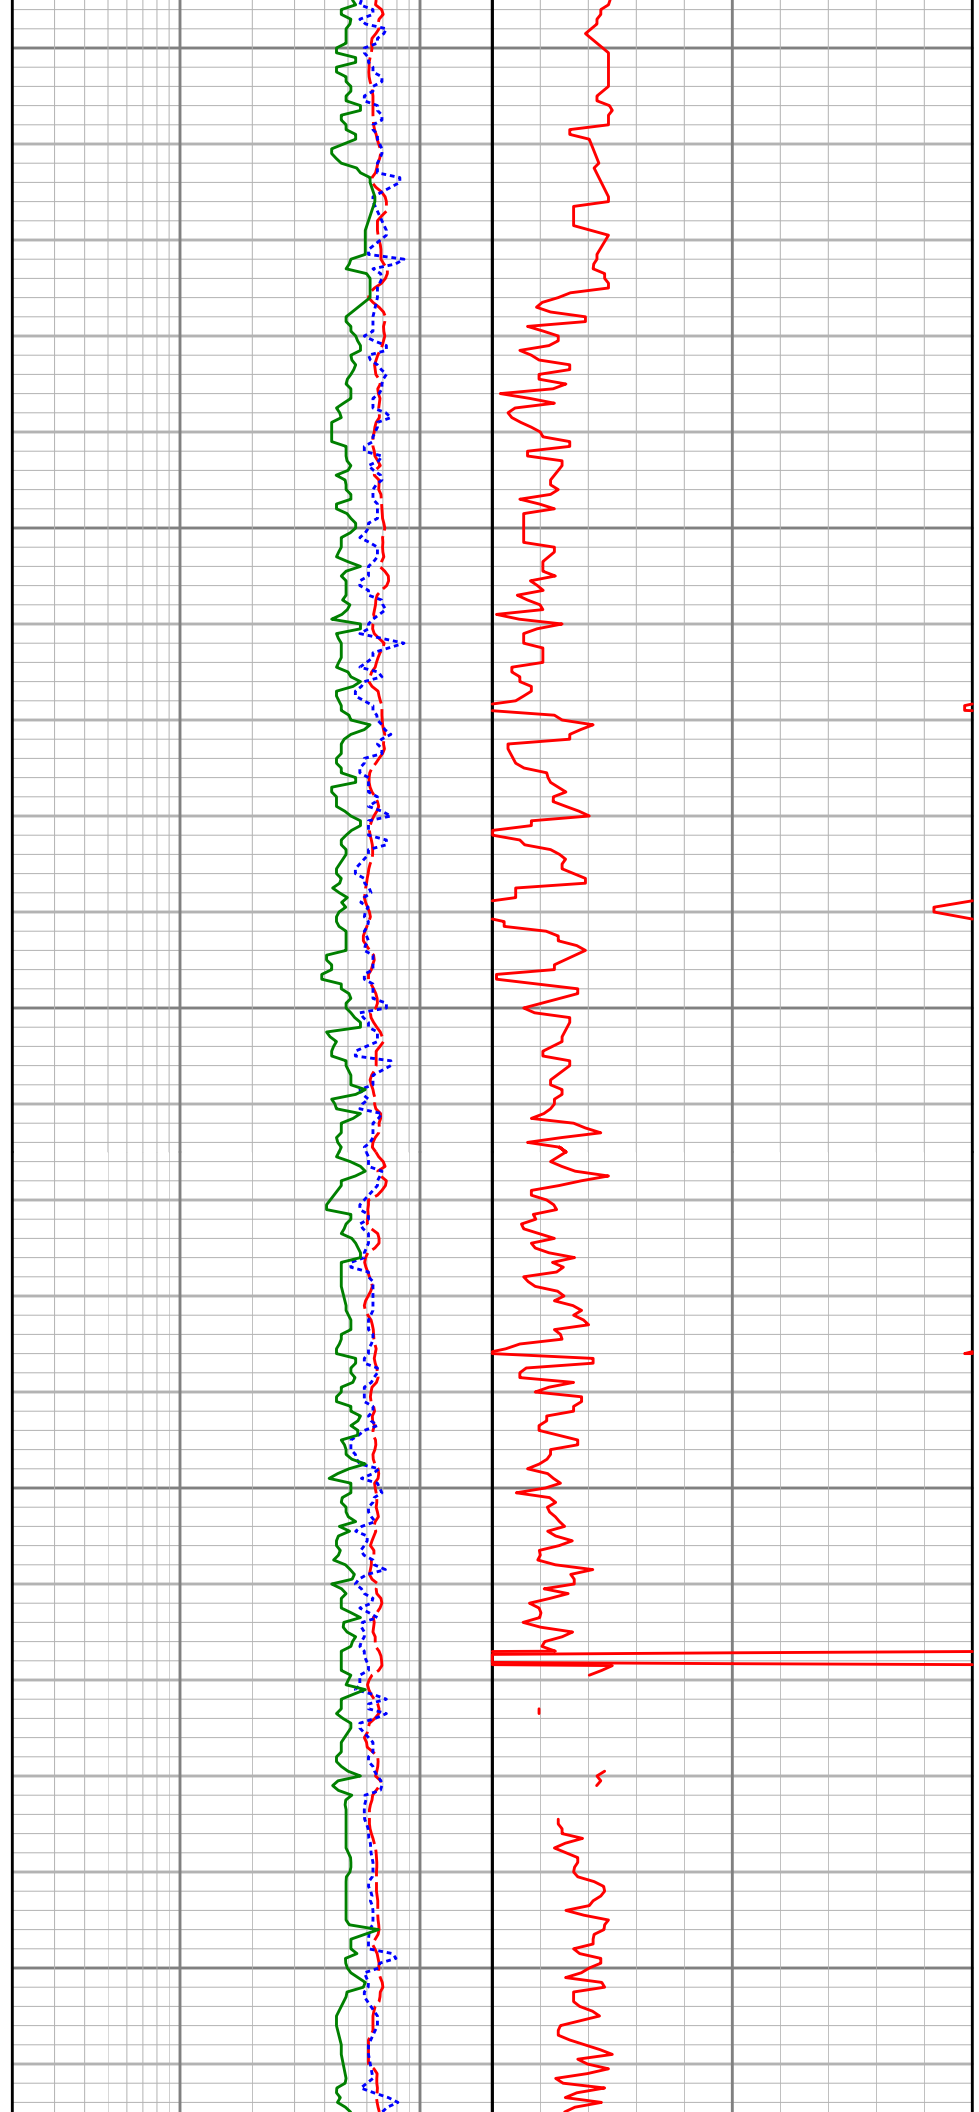

## Tebo 3-1H Conoco Phillips 1:240 Detailed Log

9150'

9200'

9250'

9300'

9350'

9600'

9650'

9700'

9750'

10900'

10950'

11000'

11050'

11100'

11600'

11650'

11700'

11750'