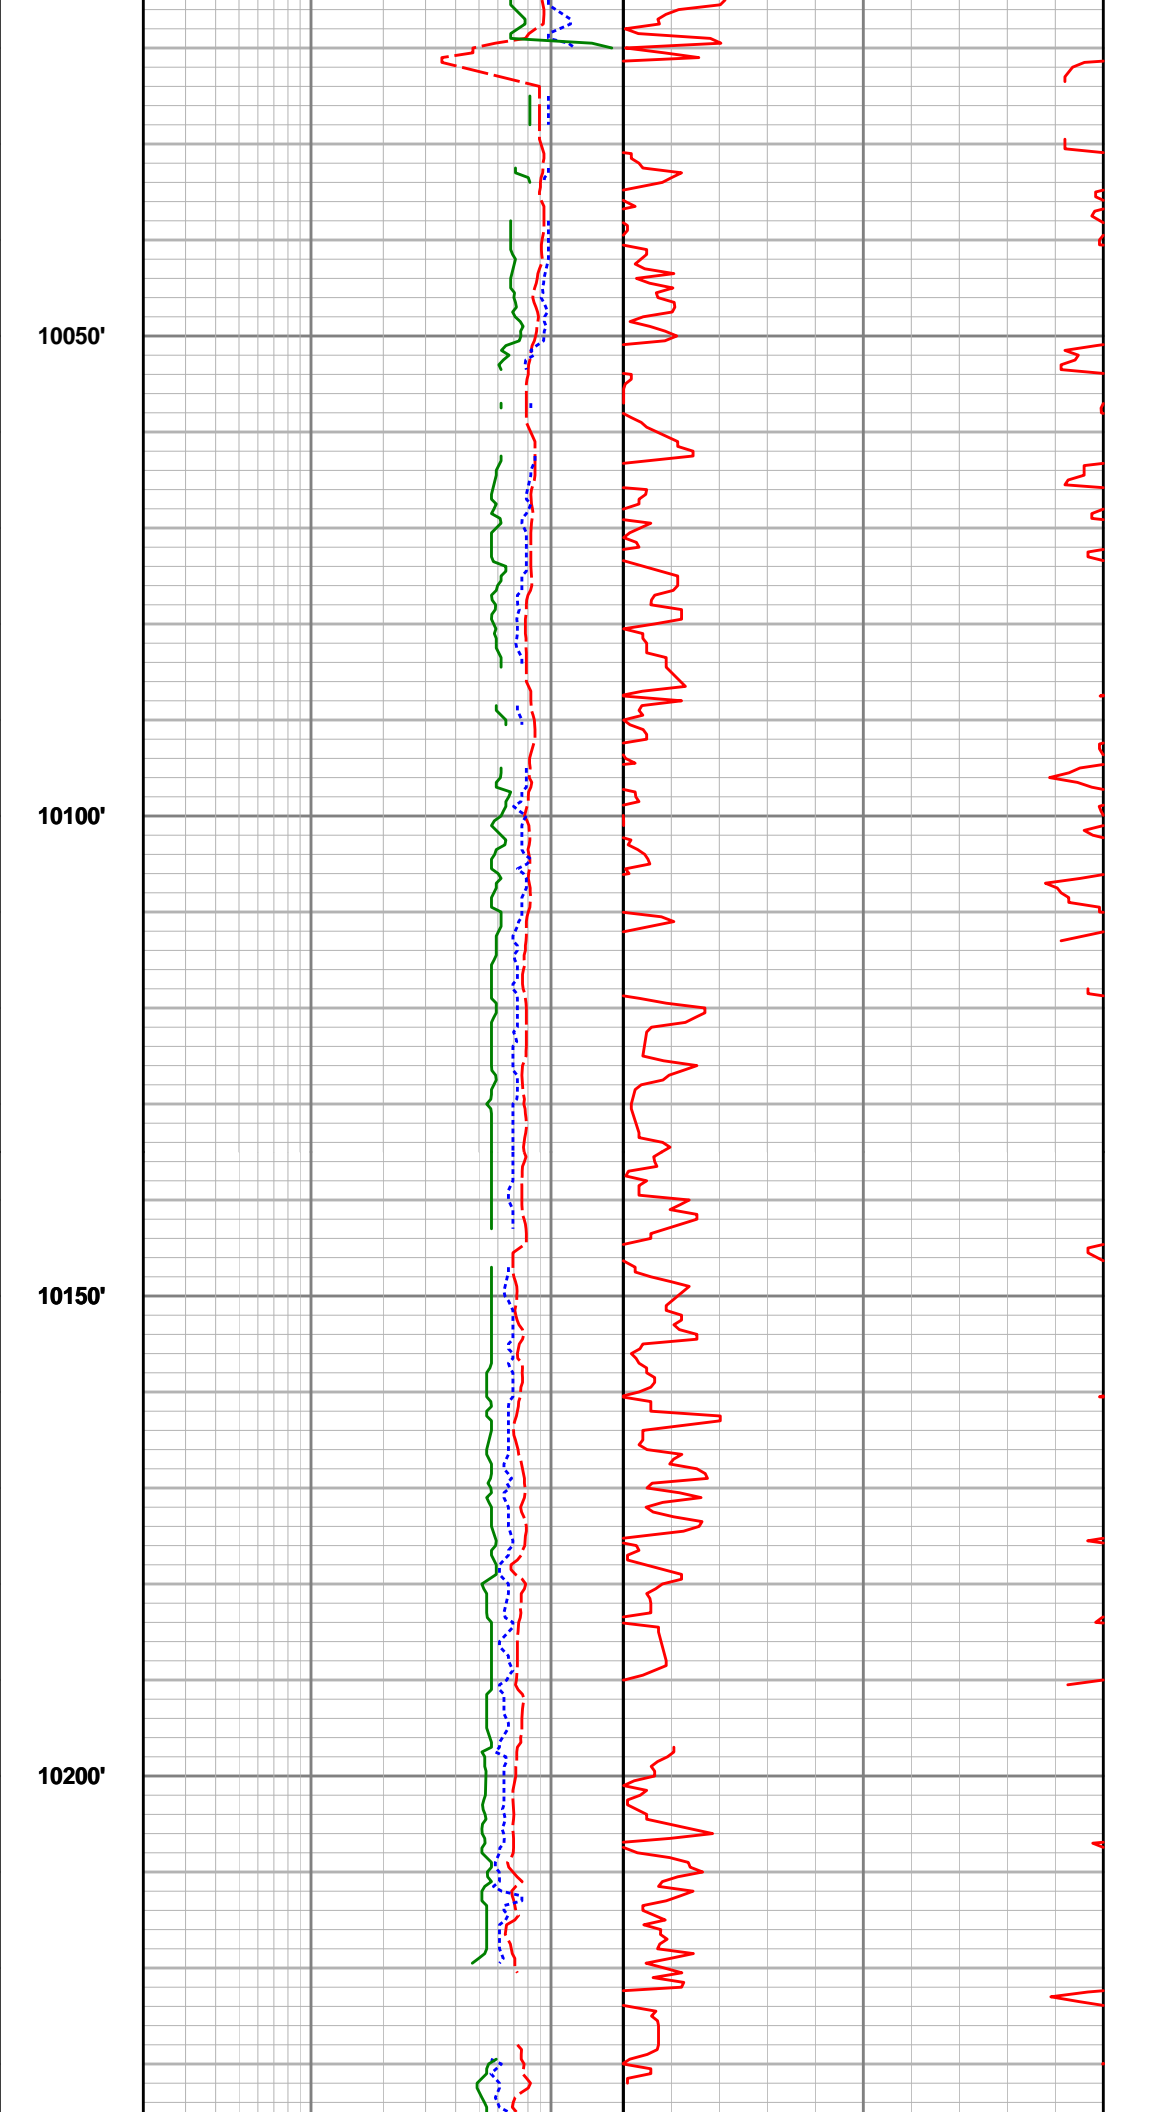

## Tebo 3-1H Conoco Phillips 1:240 Detailed Log

9150'

9200'

9250'

9300'

9350'

9600'

9650'

9700'

9750'

10900'

10950'

11000'

11050'

11100'

11600'

11650'

11700'

11750'