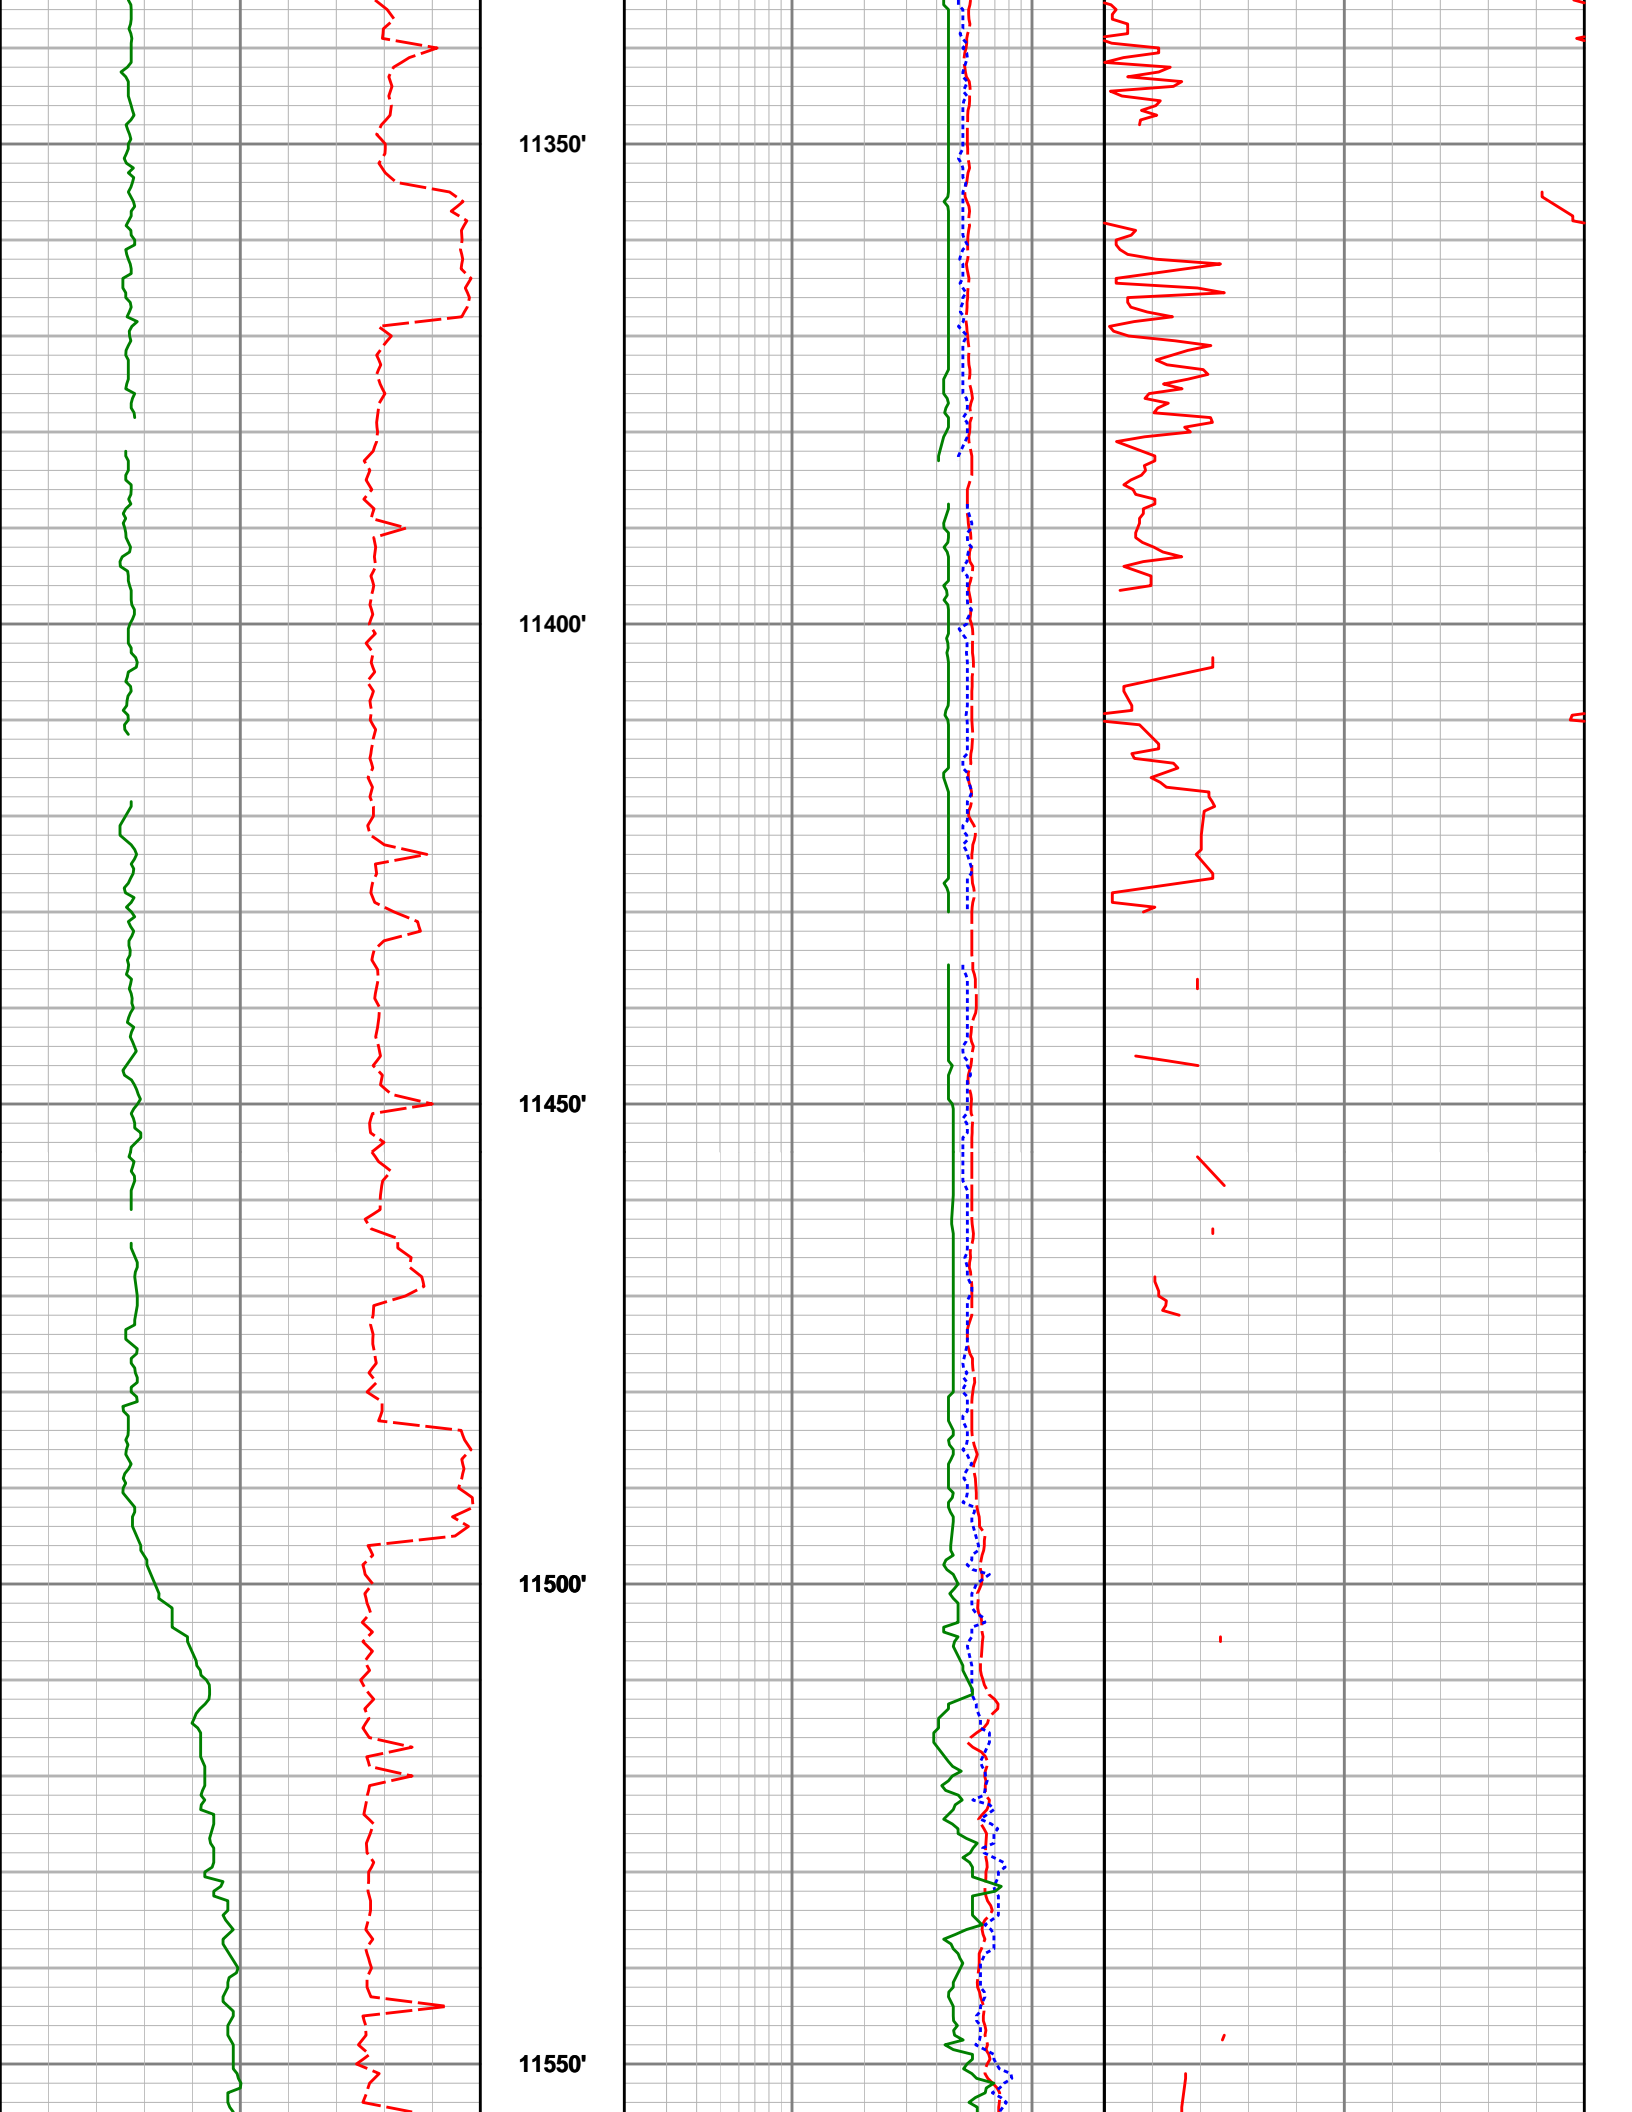

## Tebo 3-1H Conoco Phillips 1:240 Detailed Log

9150'

9200'

9250'

9300'

9350'

9600'

9650'

9700'

9750'

10900'

10950'

11000'

11050'

11100'

11600'

11650'

11700'

11750'