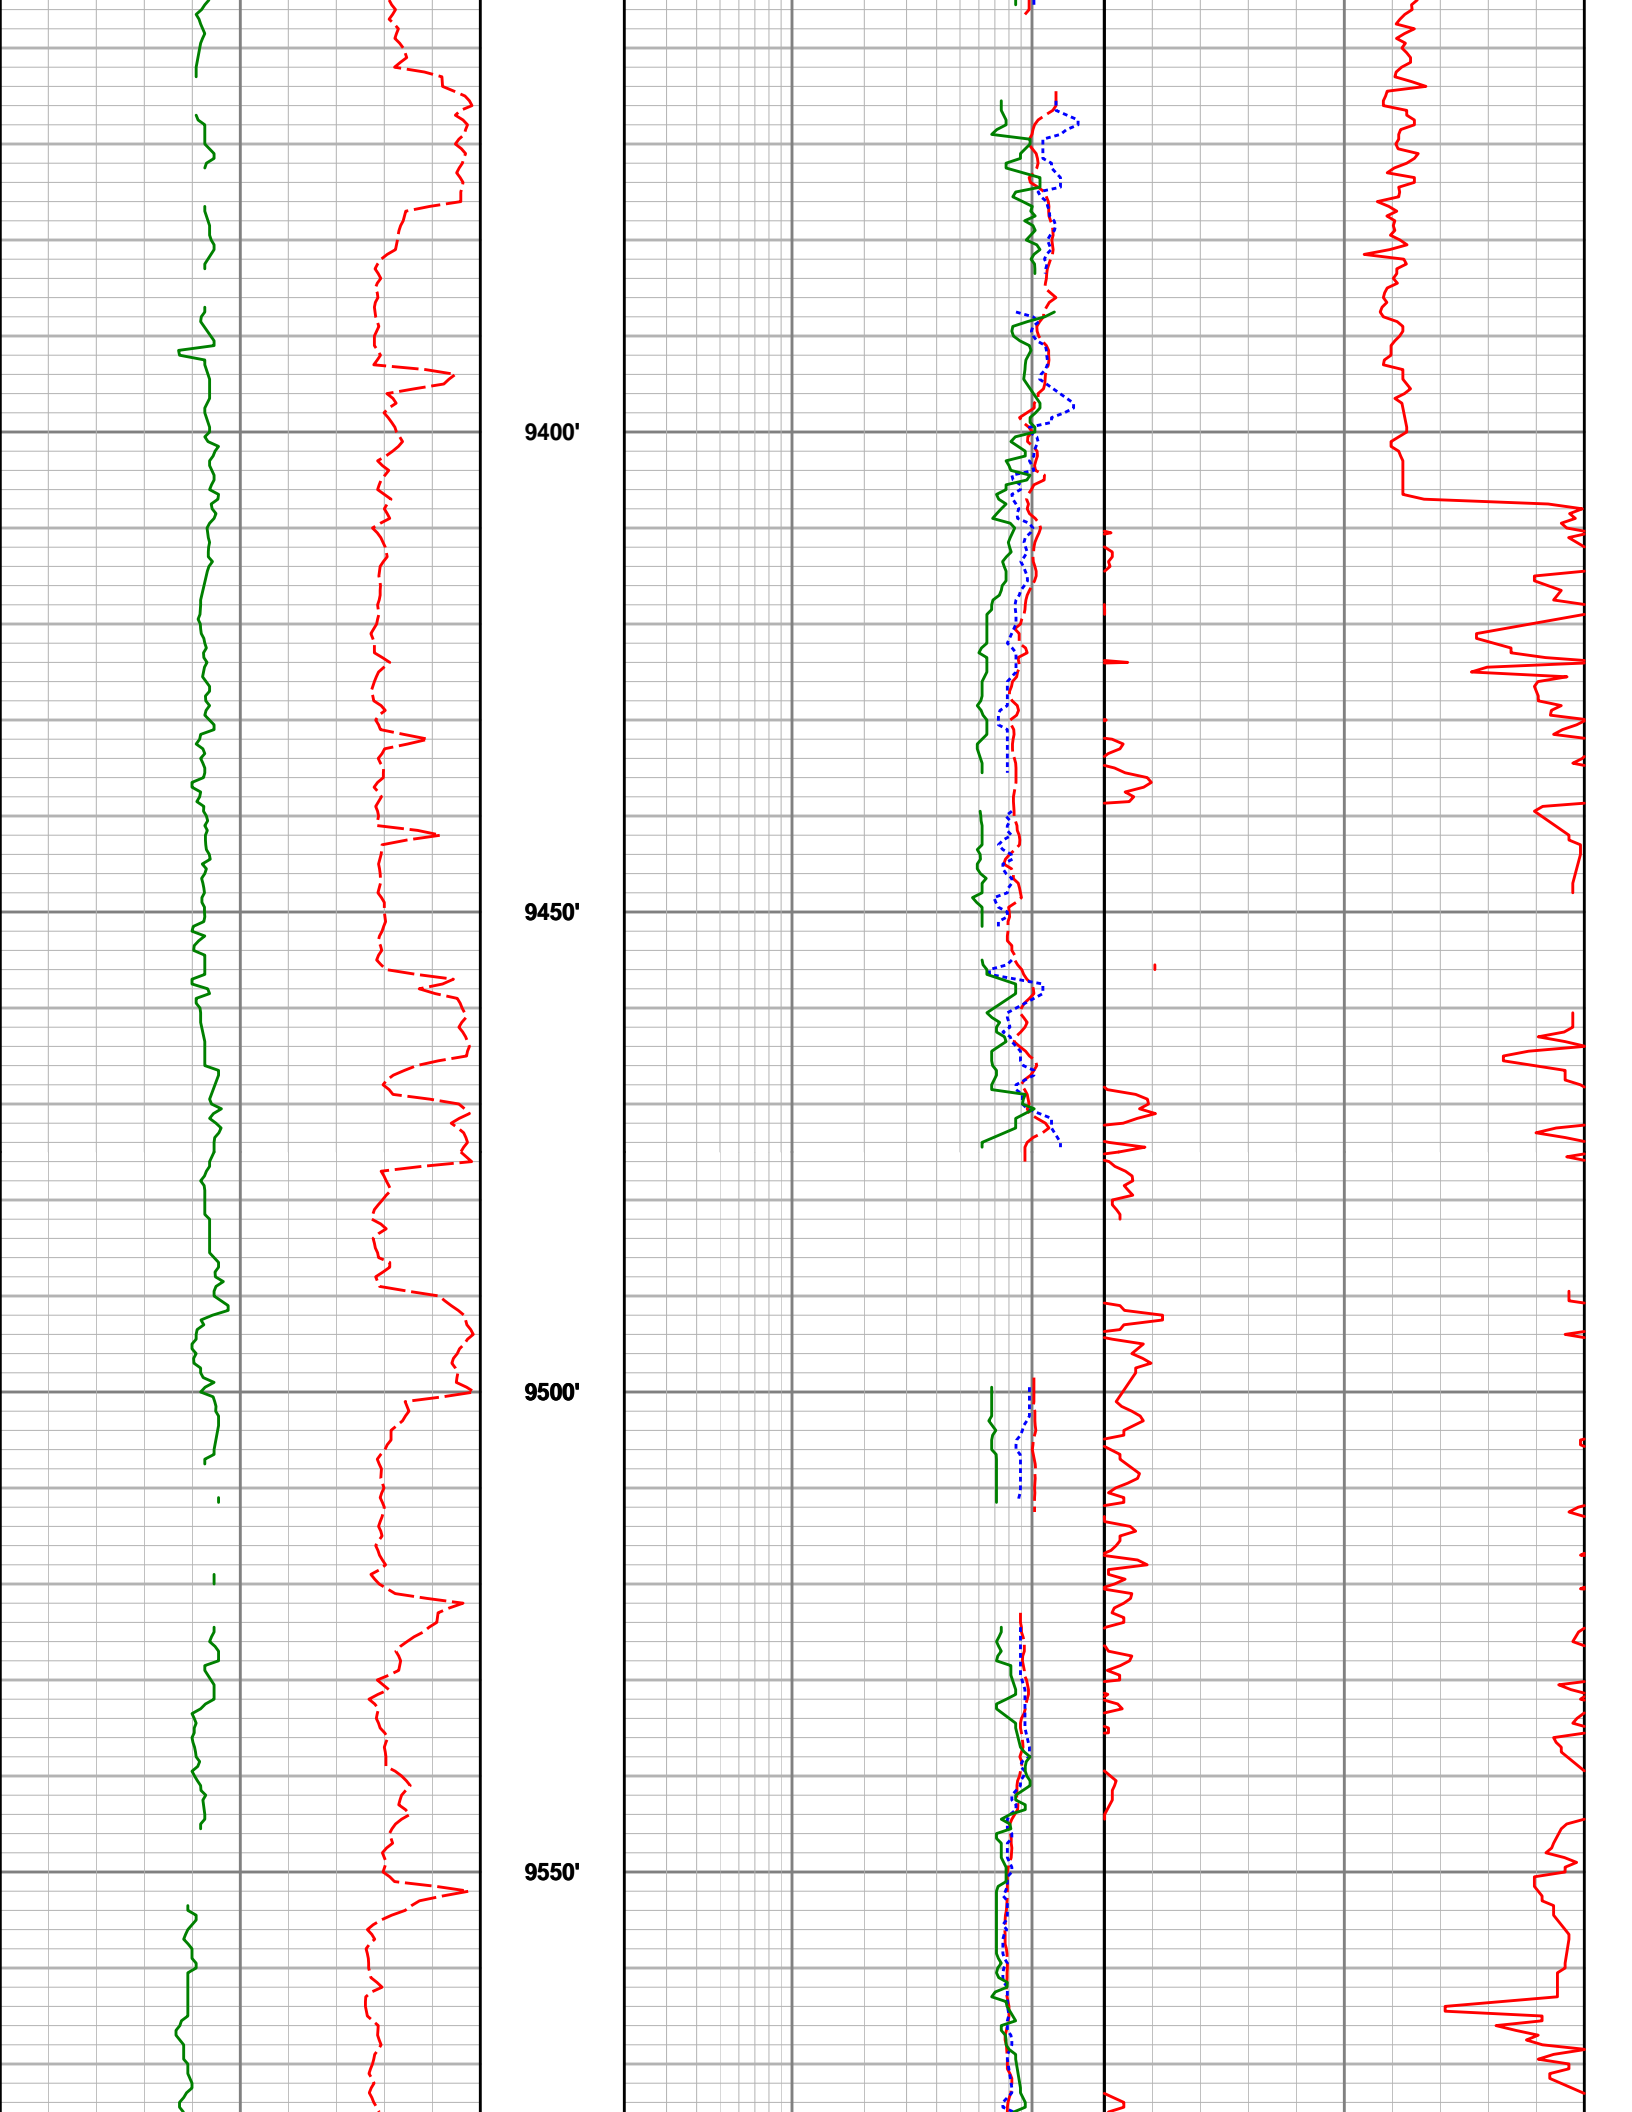

## Tebo 3-1H Conoco Phillips 1:240 Detailed Log

9150'

9200'

9250'

9300'

9350'

9600'

9650'

9700'

9750'

10900'

10950'

11000'

11050'

11100'

11600'

11650'

11700'

11750'