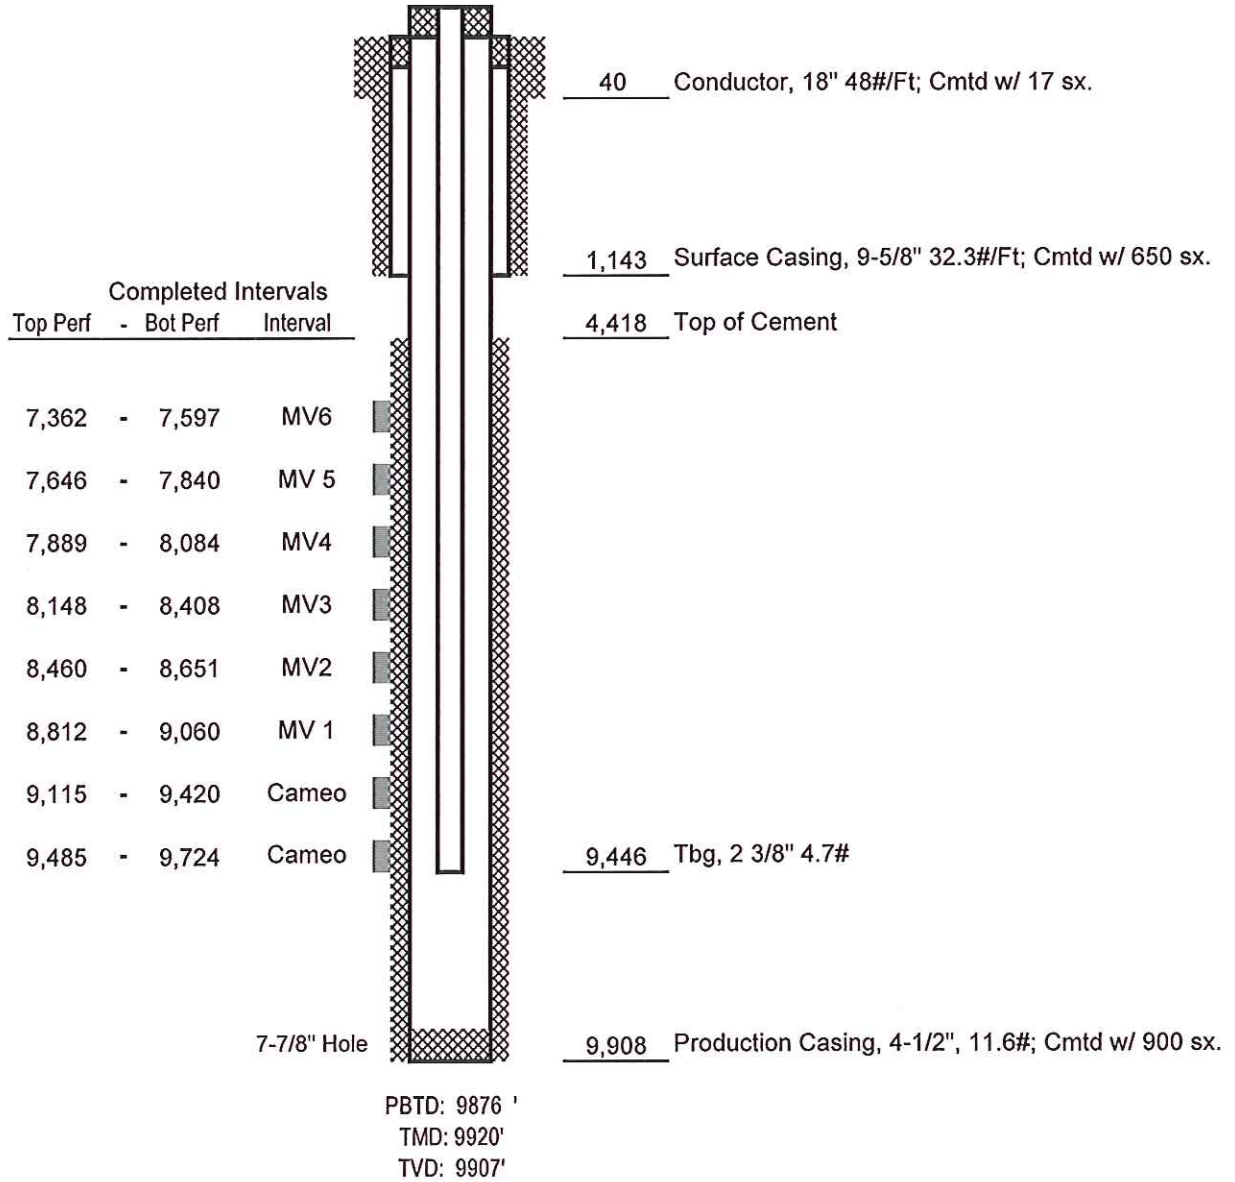

WPX Energy Rocky Mtn LLC  
**NR 523-3**  
 API #05-045-20523-00  
 1870' FSL x 1734' FWL - SHL  
 1648' FSL x 1886' FWL - BHL  
 (NESW) Sec. 3-T6S-R94W  
 Garfield County, Colorado

**FINAL**

dated: 12-09-13

Note: Not to Scale

Not to Scale