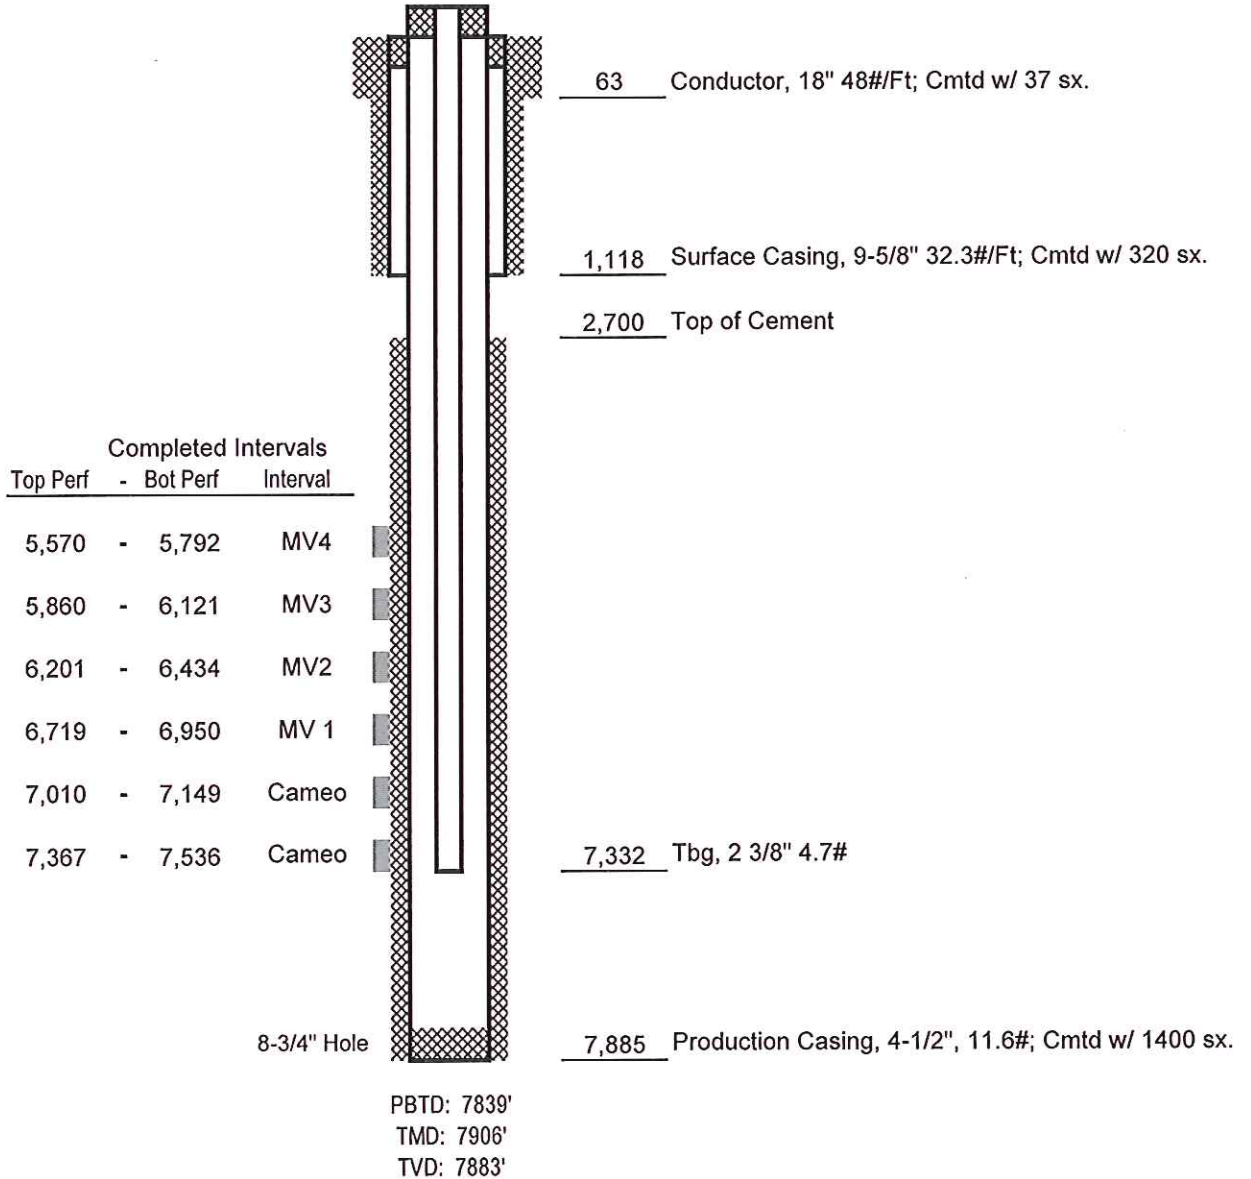

WPX Energy Rocky Mtn LLC  
**RWF 14-29**  
 API #05-045-21666-00  
 513' FSL x 599' FWL - SHL  
 453' FSL x 1044' FWL - BHL  
 (SWSW) Sec. 29-T6S-R94W  
 Garfield County, Colorado

**FINAL**

Not to Scale