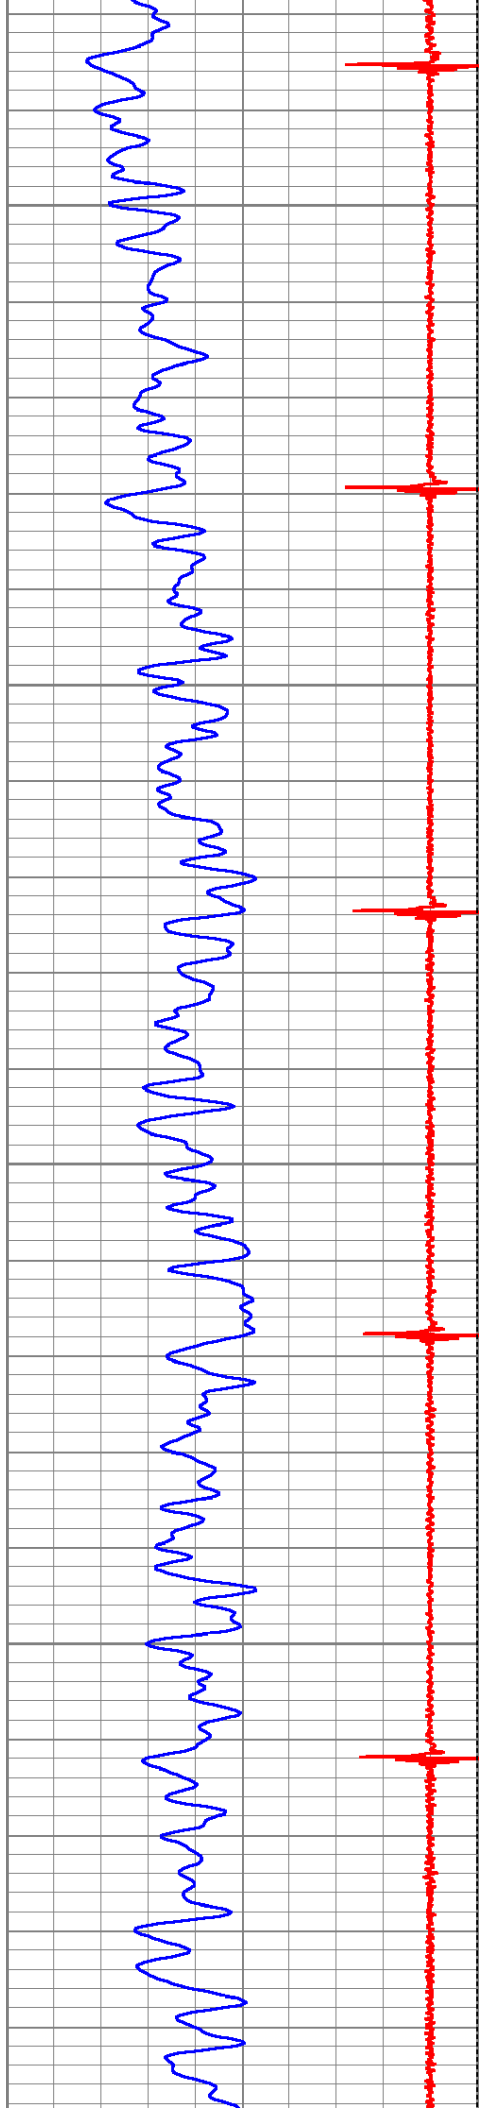

Dataset: pioneer 31-12.db: field/well/run1/pass3
 Total Length: 20.33 ft
 Total Weight: 246.50 lb
 O.D.: 3.25 in

Database File: pioneer 31-12.db
 Dataset Pathname: pass3
 Presentation Format: cbl_dr

9	Collar Locator	-1	LTEN	0	Amplified Amplitude (mV)	10	200	Variable Density	1200
0	Gamma Ray (GAPI)	200	0	(lb)2000	0	Amplitude (mV)	100		

250

300

350

400

450

500

550

600

1050

1100

1150

1200

1250

1300

1350

1400

2050

2100

2150

2200

2250

2300

2350

2400