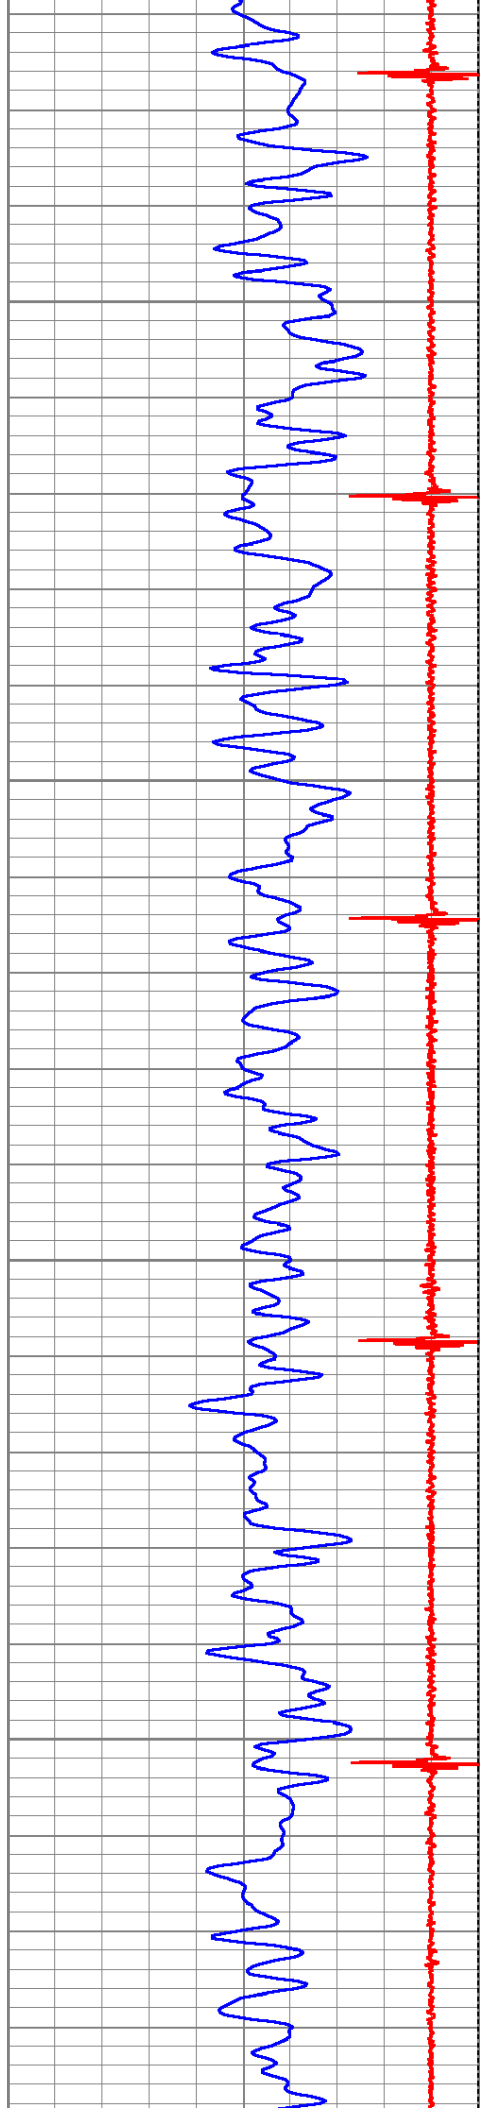

Dataset: pioneer 31-12.db: field/well/run1/pass3
 Total Length: 20.33 ft
 Total Weight: 246.50 lb
 O.D.: 3.25 in

Database File: pioneer 31-12.db
 Dataset Pathname: pass3
 Presentation Format: cbl_dr

9	Collar Locator	-1	LTEN	0	Amplified Amplitude (mV)	10	200	Variable Density	1200
0	Gamma Ray (GAPI)	200	0	(lb)2000	0	Amplitude (mV)	100		

650

700

750

800

850

900

950

1000

1050

1100

1150

1200

1250

1300

1350

1400

2050

2100

2150

2200

2250

2300

2350

2400