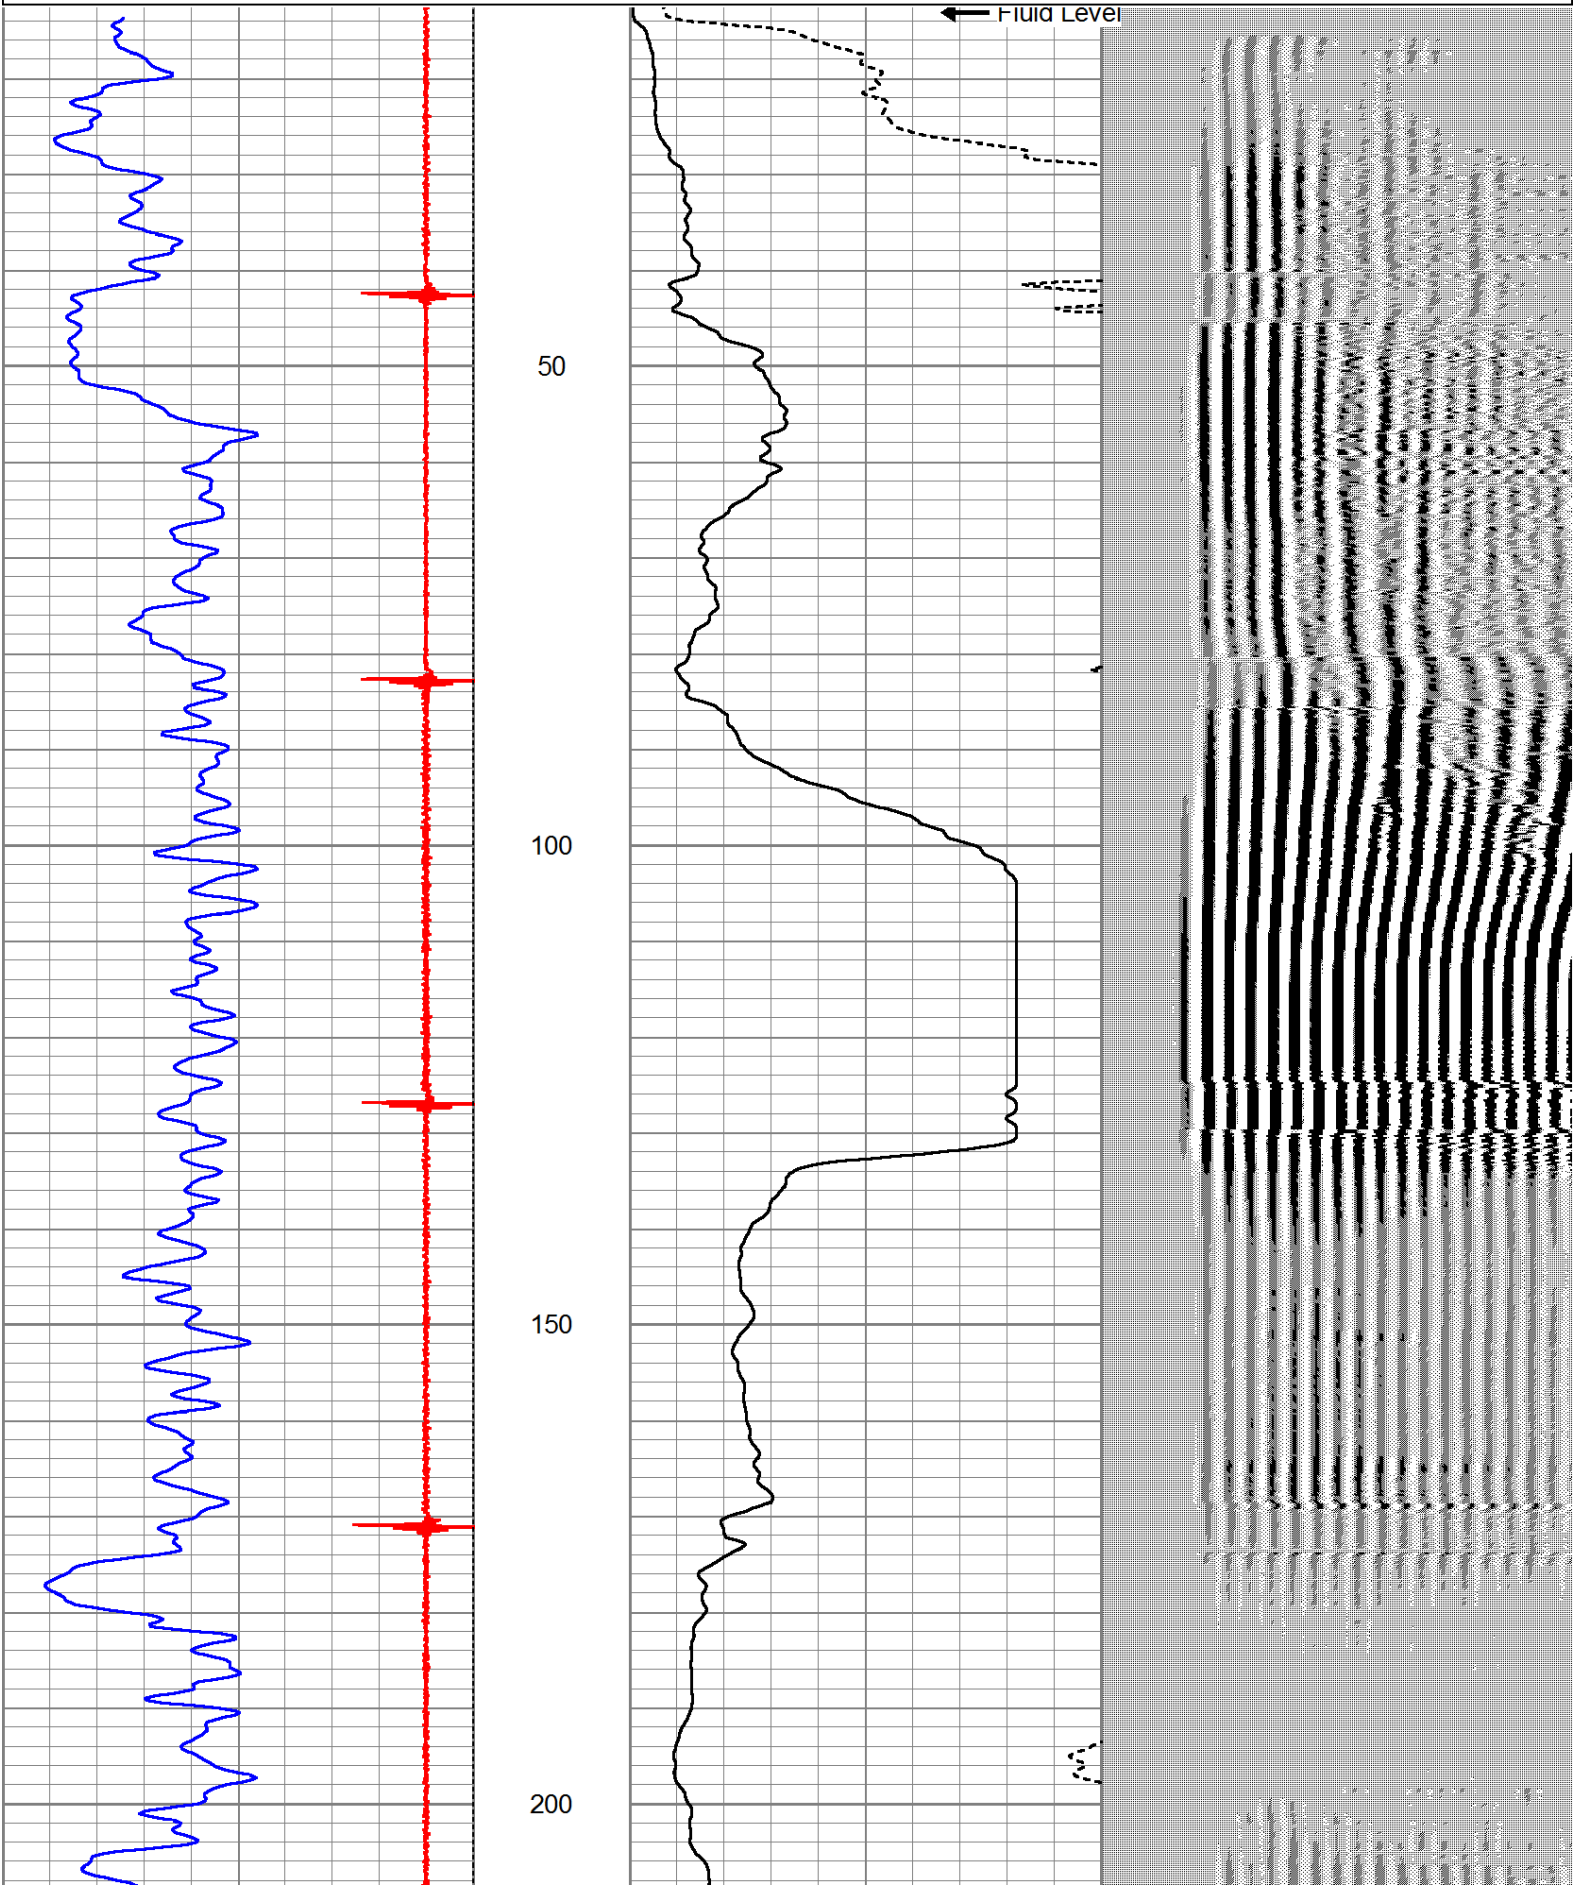

Dataset: pioneer 31-12.db: field/well/run1/pass3
 Total Length: 20.33 ft
 Total Weight: 246.50 lb
 O.D.: 3.25 in

Database File: pioneer 31-12.db
 Dataset Pathname: pass3
 Presentation Format: cbl_dr

9	Collar Locator	-1	LTEN	0	Amplified Amplitude (mV)	10	200	Variable Density	1200
0	Gamma Ray (GAPI)	200	0	(lb)2000	0	Amplitude (mV)	100		

250

300

350

400

450

500

550

600

650

700

750

800

850

900

950

1000

1050

1100

1150

1200

1250

1300

1350

1400