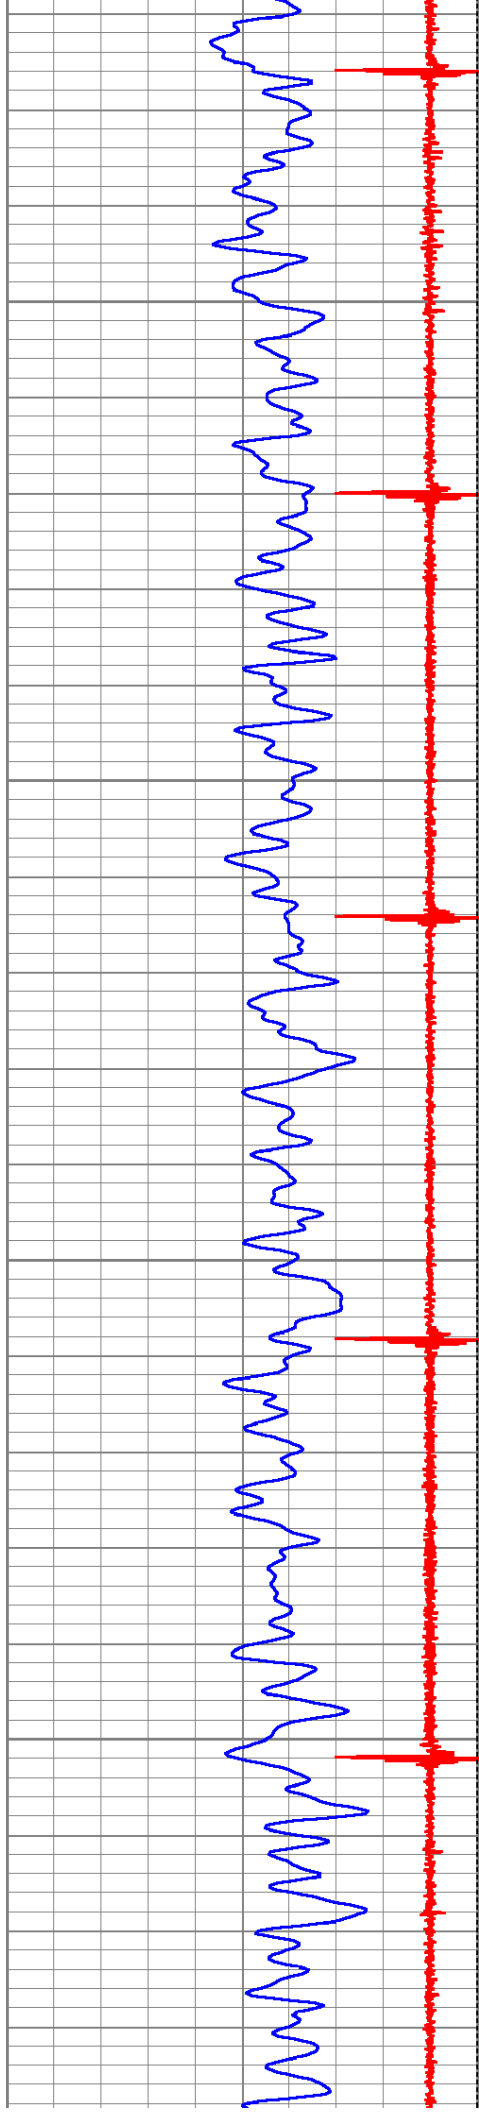

Dataset: pioneer 31-12.db: field/well/run1/pass3
 Total Length: 20.33 ft
 Total Weight: 246.50 lb
 O.D.: 3.25 in

Database File: pioneer 31-12.db
 Dataset Pathname: pass3
 Presentation Format: cbl_dr

9	Collar Locator	-1	LTEN	0	Amplified Amplitude (mV)	10	200	Variable Density	1200
0	Gamma Ray (GAPI)	200	0	(lb)2000	0	Amplitude (mV)	100		

1050

1100

1150

1200

1250

1300

1350

1400

1450

1500

1550

1600

1650

1700

1750
1800
1850
1900
1950

2000

2050

2100

2150

2200

2250

2300

2350

2400