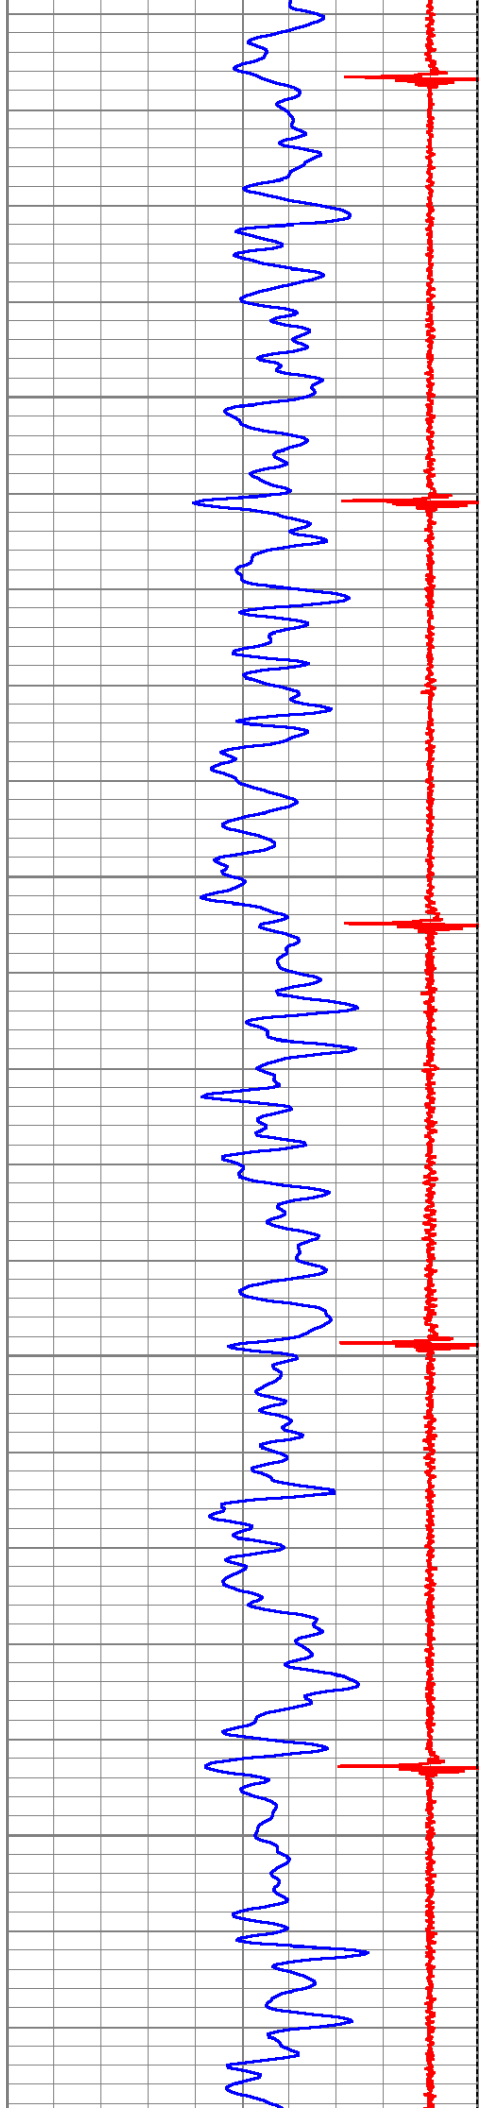

Dataset: pioneer 31-12.db: field/well/run1/pass3
 Total Length: 20.33 ft
 Total Weight: 246.50 lb
 O.D.: 3.25 in

Database File: pioneer 31-12.db
 Dataset Pathname: pass3
 Presentation Format: cbl_dr

9	Collar Locator	-1	LTEN	0	Amplified Amplitude (mV)	10	200	Variable Density	1200
0	Gamma Ray (GAPI)	200	0	(lb)2000	0	Amplitude (mV)	100		

1050

1100

1150

1200

1250

1300

1350

1400

1450

1500

1550

1600

1650

1700

1750
1800
1850
1900
1950

2000

2050

2100

2150

2200

2250

2300

2350

2400