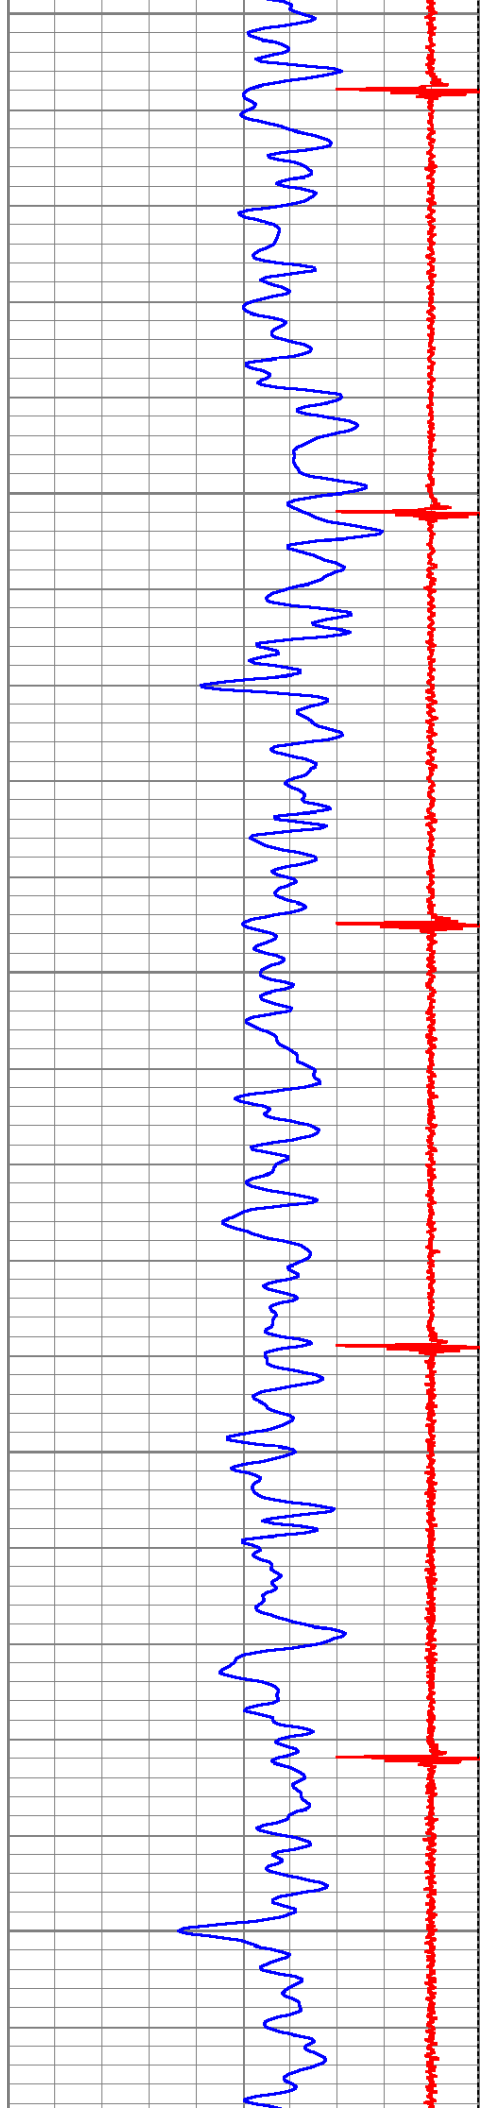

Dataset: pioneer 31-12.db: field/well/run1/pass3
 Total Length: 20.33 ft
 Total Weight: 246.50 lb
 O.D.: 3.25 in

Database File: pioneer 31-12.db
 Dataset Pathname: pass3
 Presentation Format: cbl_dr

9	Collar Locator	-1	LTEN	0	Amplified Amplitude (mV)	10	200	Variable Density	1200
0	Gamma Ray (GAPI)	200	0	(lb)2000	0	Amplitude (mV)	100		

1050

1100

1150

1200

1250

1300

1350

1400

1450

1500

1550

1600

1650

1700

1750
1800
1850
1900
1950

2000

2050

2100

2150

2200

2250

2300

2350

2400