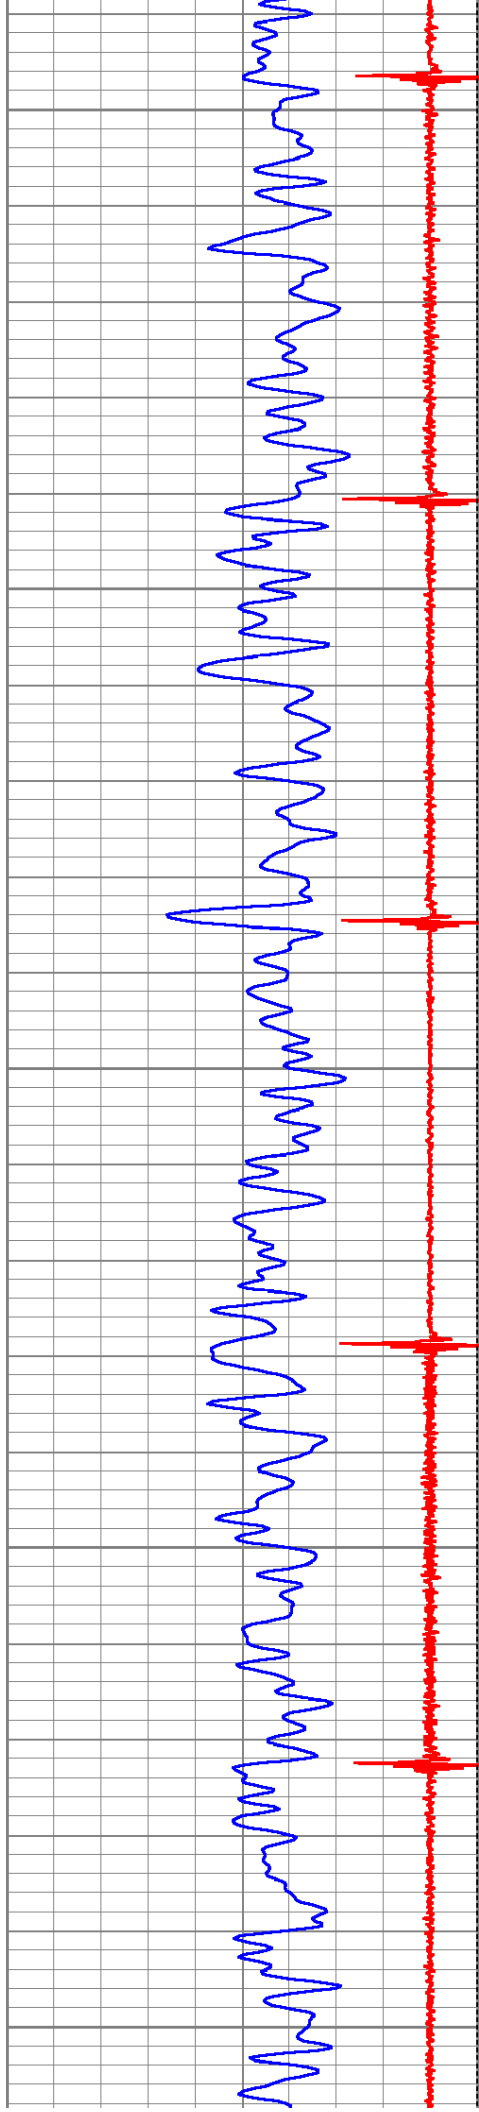

Dataset: pioneer 31-12.db: field/well/run1/pass3
 Total Length: 20.33 ft
 Total Weight: 246.50 lb
 O.D.: 3.25 in

Database File: pioneer 31-12.db
 Dataset Pathname: pass3
 Presentation Format: cbl_dr

9	Collar Locator	-1	LTEN	0	Amplified Amplitude (mV)	10	200	Variable Density	1200
0	Gamma Ray (GAPI)	200	0	(lb)2000	0	Amplitude (mV)	100		

650

700

750

800

850

900

950

1000

1050

1100

1150

1200

1250

1300

1350

1400

2050

2100

2150

2200

2250

2300

2350

2400