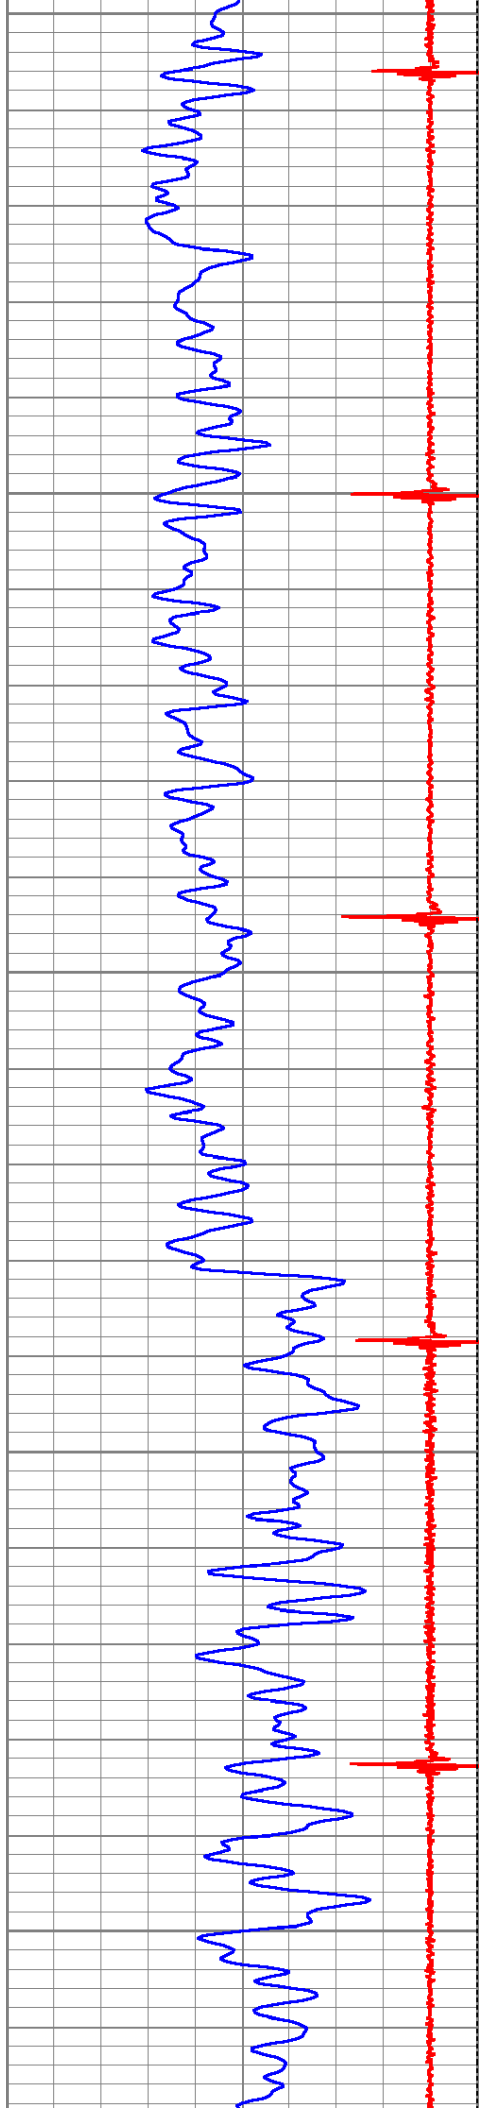

Dataset: pioneer 31-12.db: field/well/run1/pass3
 Total Length: 20.33 ft
 Total Weight: 246.50 lb
 O.D.: 3.25 in

Database File: pioneer 31-12.db
 Dataset Pathname: pass3
 Presentation Format: cbl_dr

9	Collar Locator	-1	LTEN	0	Amplified Amplitude (mV)	10	200	Variable Density	1200
0	Gamma Ray (GAPI)	200	0	(lb)2000	0	Amplitude (mV)	100		

250

300

350

400

450

500

550

600

1050

1100

1150

1200

1250

1300

1350

1400

2050

2100

2150

2200

2250

2300

2350

2400