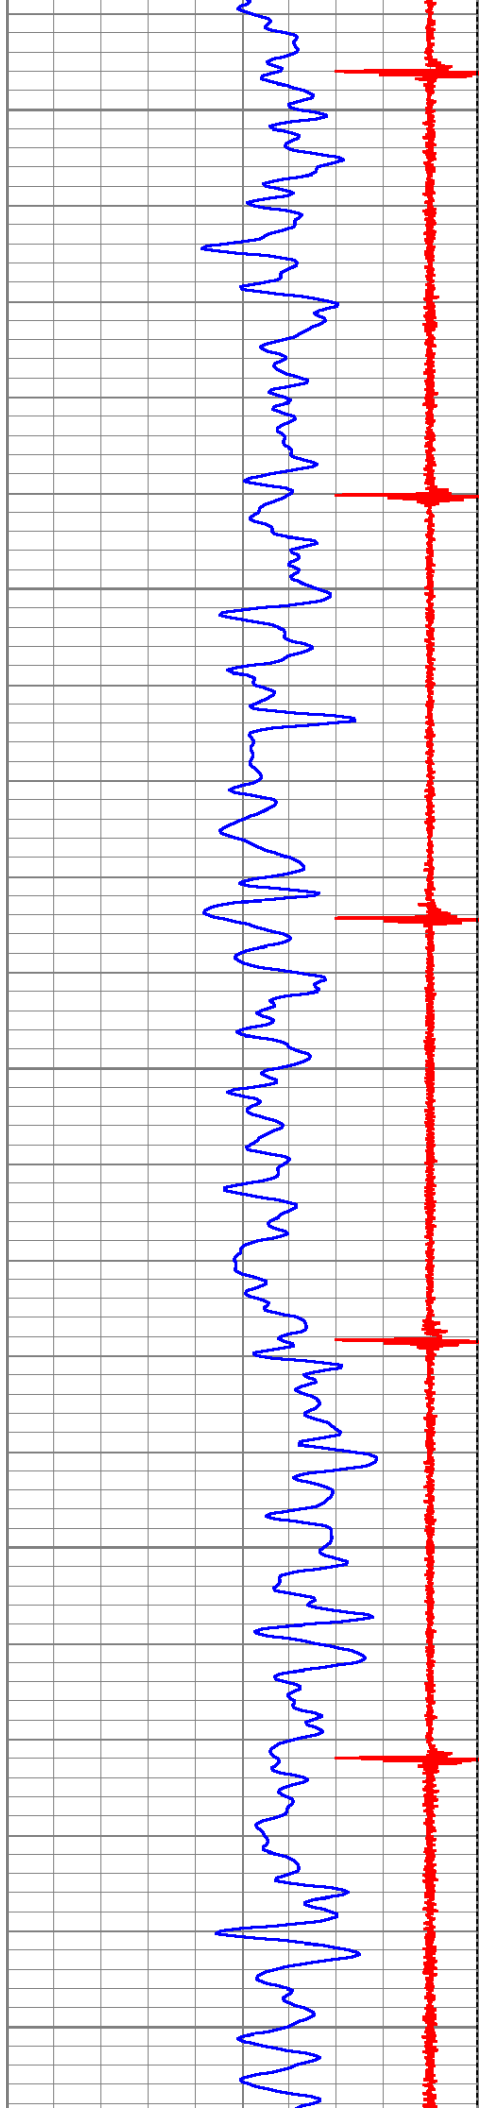

Dataset: pioneer 31-12.db: field/well/run1/pass3
 Total Length: 20.33 ft
 Total Weight: 246.50 lb
 O.D.: 3.25 in

Database File: pioneer 31-12.db
 Dataset Pathname: pass3
 Presentation Format: cbl_dr

9	Collar Locator	-1	LTEN	0	Amplified Amplitude (mV)	10	200	Variable Density	1200
0	Gamma Ray (GAPI)	200	0	(lb)2000	0	Amplitude (mV)	100		

1050

1100

1150

1200

1250

1300

1350

1400

1450

1500

1550

1600

1650

1700

1750
1800
1850
1900
1950

2000

2050

2100

2150

2200

2250

2300

2350

2400