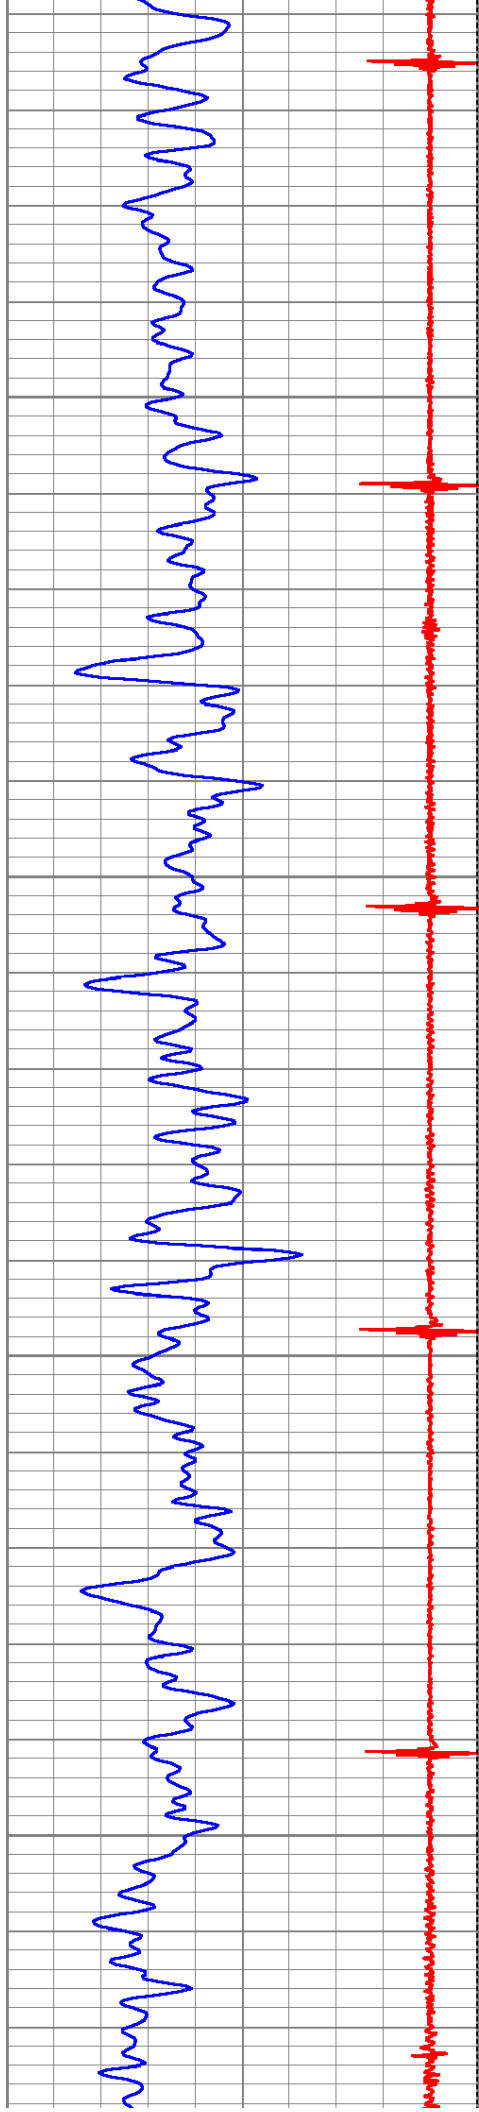

Dataset: pioneer 31-12.db: field/well/run1/pass3
 Total Length: 20.33 ft
 Total Weight: 246.50 lb
 O.D.: 3.25 in

Database File: pioneer 31-12.db
 Dataset Pathname: pass3
 Presentation Format: cbl_dr

9	Collar Locator	-1	LTEN	0	Amplified Amplitude (mV)	10	200	Variable Density	1200
0	Gamma Ray (GAPI)	200	0	(lb)2000	0	Amplitude (mV)	100		

250

300

350

400

450

500

550

600

1050

1100

1150

1200

1250

1300

1350

1400

2050

2100

2150

2200

2250

2300

2350

2400