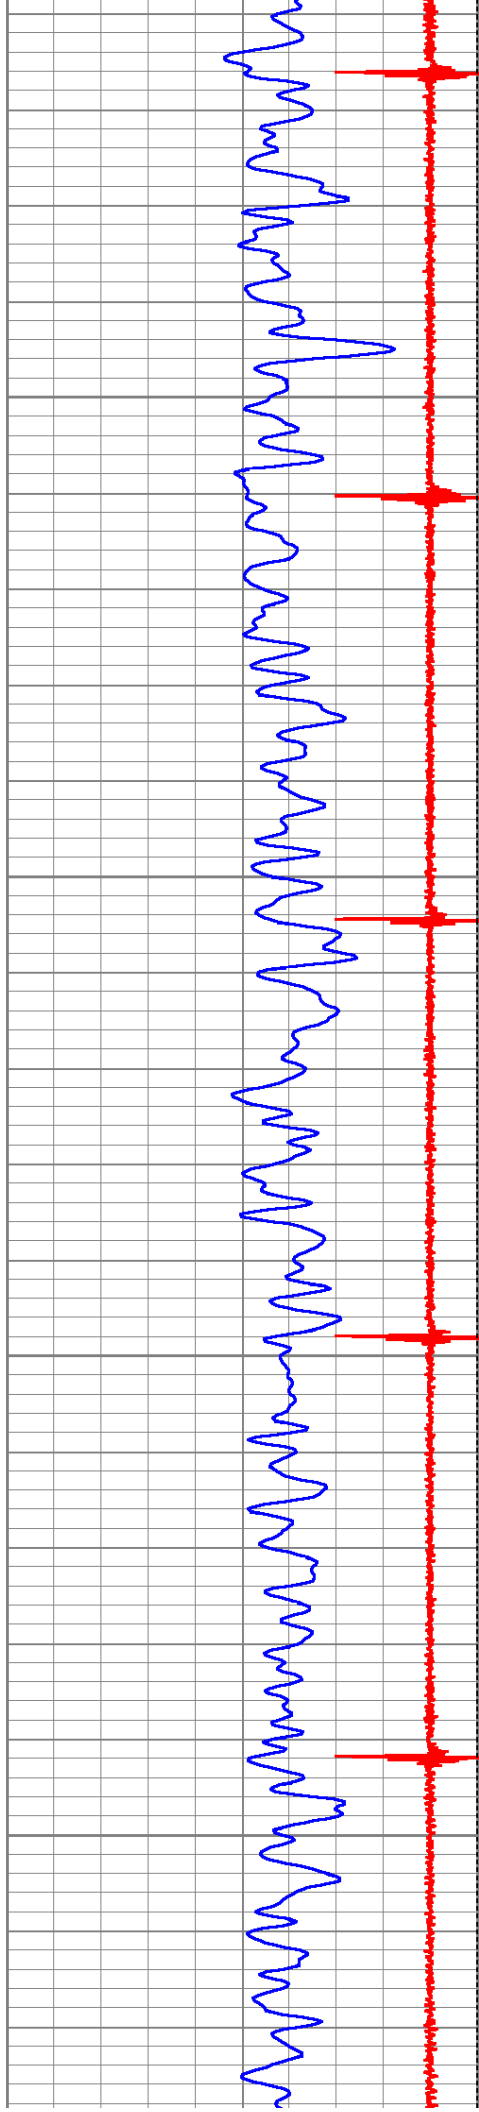

Dataset: pioneer 31-12.db: field/well/run1/pass3
 Total Length: 20.33 ft
 Total Weight: 246.50 lb
 O.D.: 3.25 in

Database File: pioneer 31-12.db
 Dataset Pathname: pass3
 Presentation Format: cbl_dr

9	Collar Locator	-1	LTEN	0	Amplified Amplitude (mV)	10	200	Variable Density	1200
0	Gamma Ray (GAPI)	200	0	(lb)2000	0	Amplitude (mV)	100		

250

300

350

400

450

500

550

600

1450

1500

1550

1600

1650

1700

1750
1800
1850
1900
1950

2000

2050

2100

2150

2200

2250

2300

2350

2400