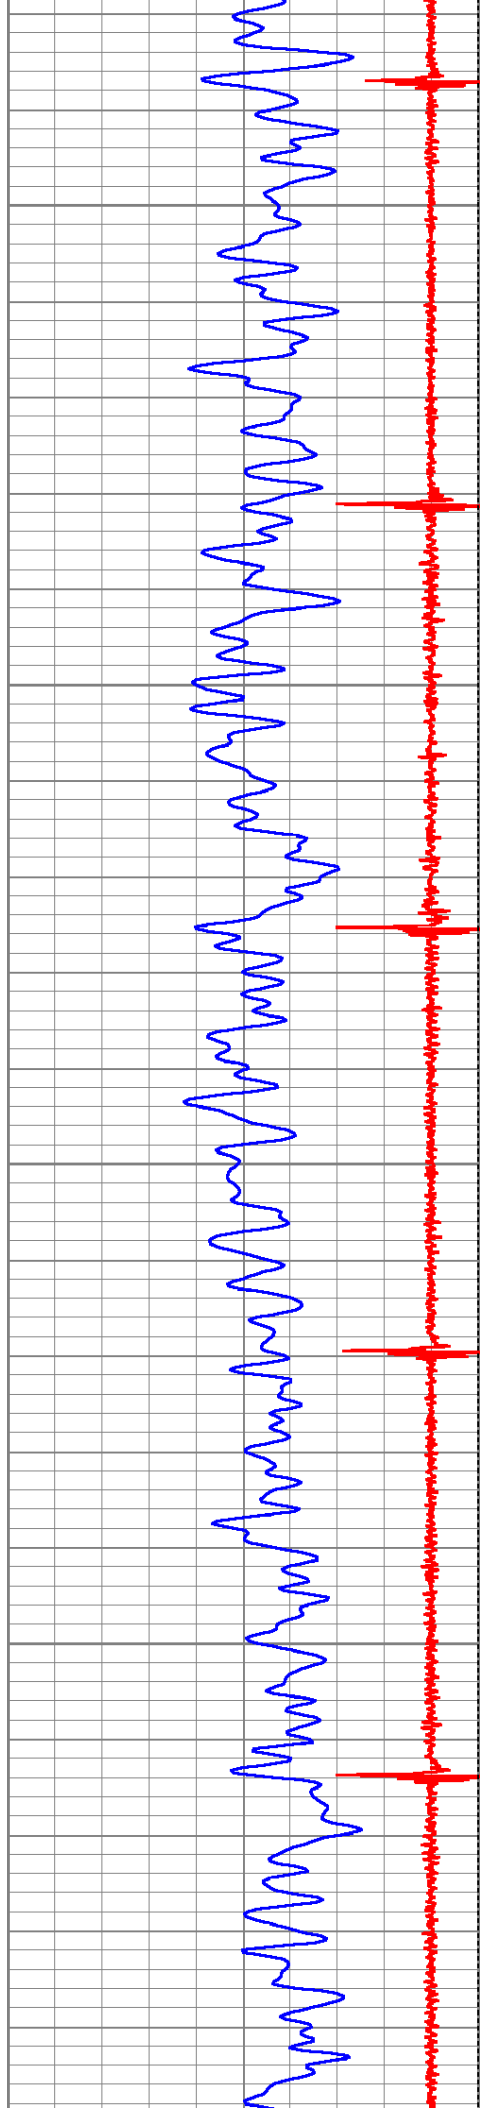

Dataset: pioneer 31-12.db: field/well/run1/pass3
 Total Length: 20.33 ft
 Total Weight: 246.50 lb
 O.D.: 3.25 in

Database File: pioneer 31-12.db
 Dataset Pathname: pass3
 Presentation Format: cbl_dr

9	Collar Locator	-1	LTEN	0	Amplified Amplitude (mV)	10	200	Variable Density	1200
0	Gamma Ray (GAPI)	200	0	(lb)2000	0	Amplitude (mV)	100		

1050

1100

1150

1200

1250

1300

1350

1400

1450

1500

1550

1600

1650

1700

1750
1800
1850
1900
1950

2000

2050

2100

2150

2200

2250

2300

2350

2400