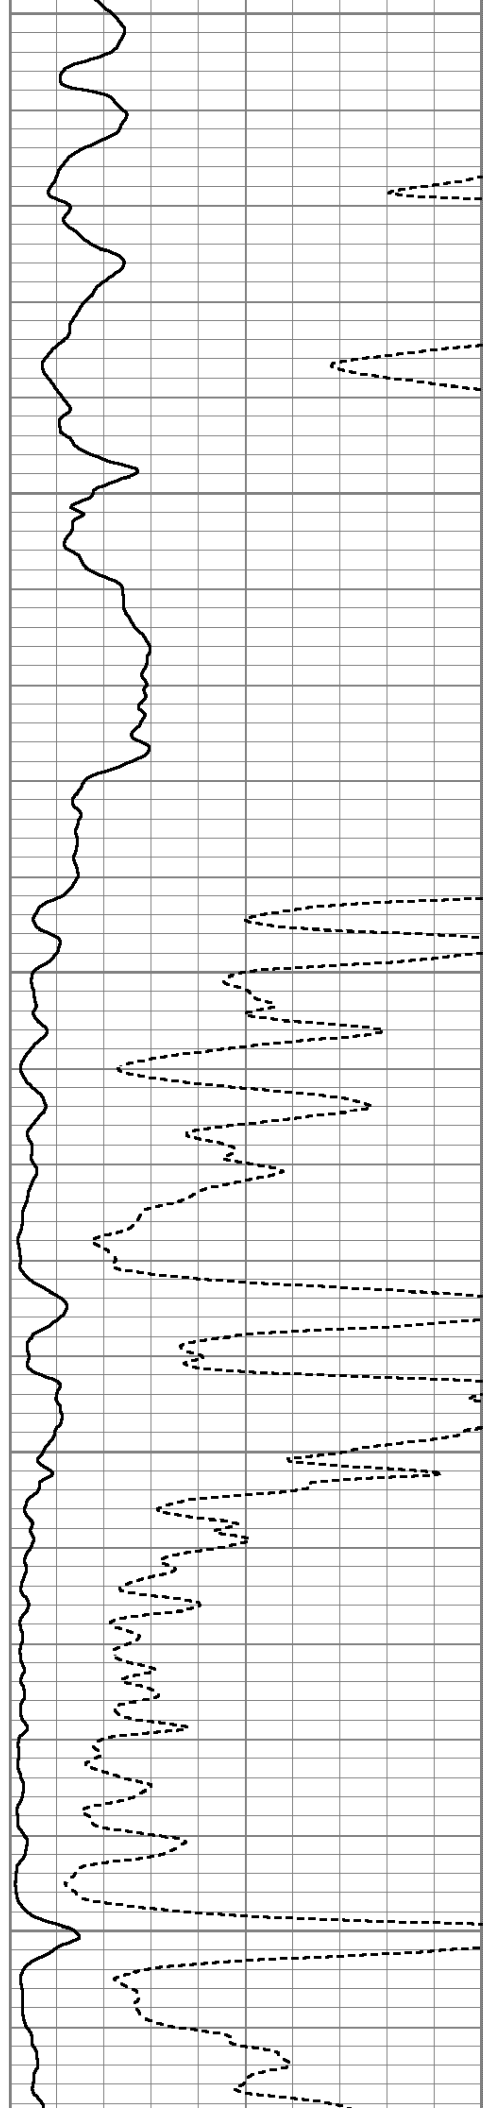

650

700

750

800

850