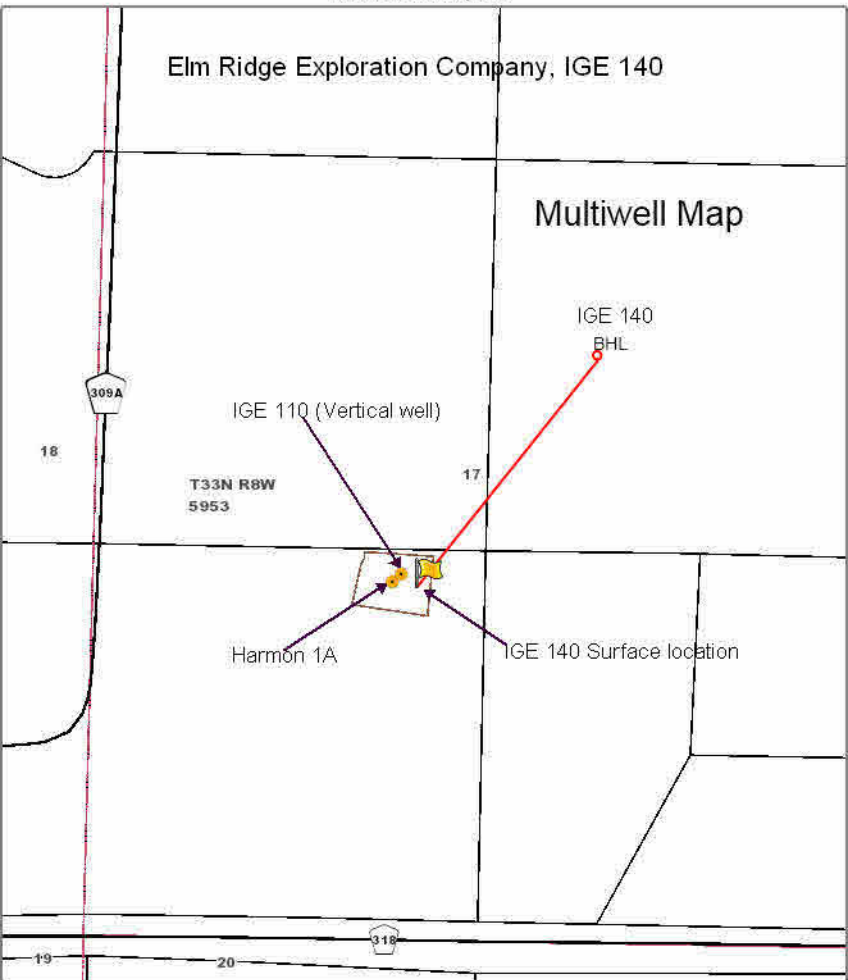

Elm Ridge Exploration Company, IGE 140

Multiwell Map

Disclaimer: The information is provided as is without warranty of any kind, either express or implied, including but not limited to the implied warranties of merchantability and fitness for a particular purpose. In no event shall La Plata County be liable for any damages whatsoever including direct, indirect, incidental, consequential, loss of business profits or special damages.

Map Scale
1 inch = 416 feet
5/2/2013