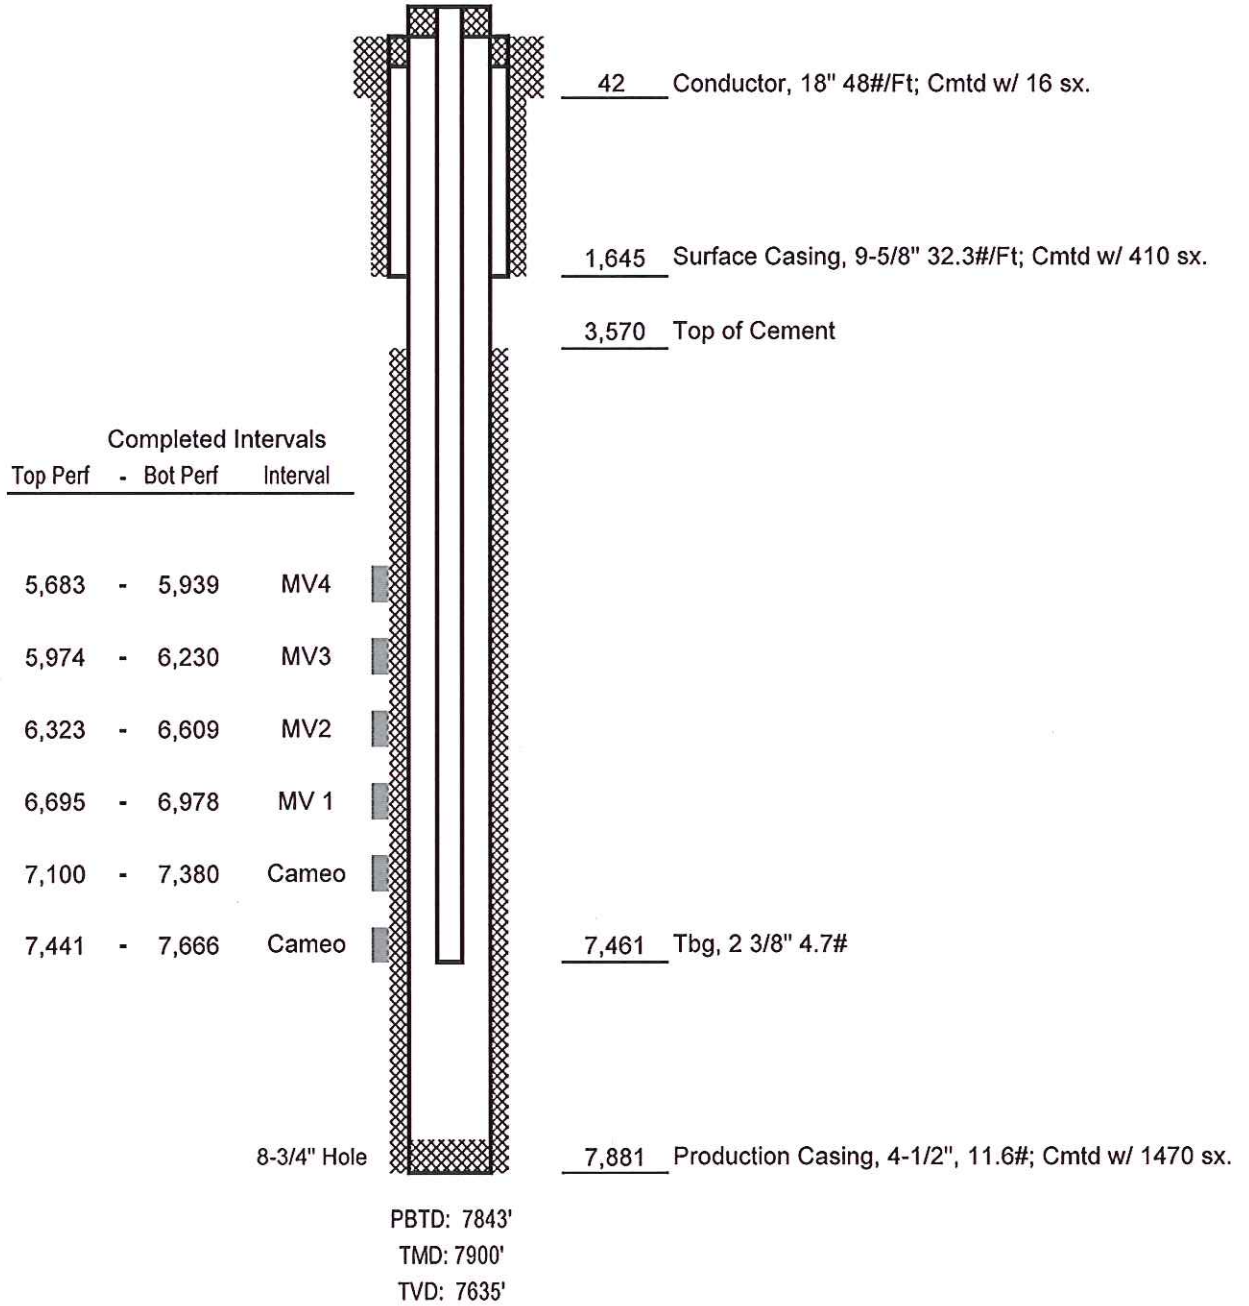

WPX Energy Rocky Mtn LLC  
**RWF 344-27**  
 API #05-045-19850-00  
 476' FSL x 2141' FEL - SHL  
 199' FSL x 622' FEL - BHL  
 (SWSE) Sec. 27-T6S-R94W  
 Garfield County, Colorado

**FINAL**

Not to Scale