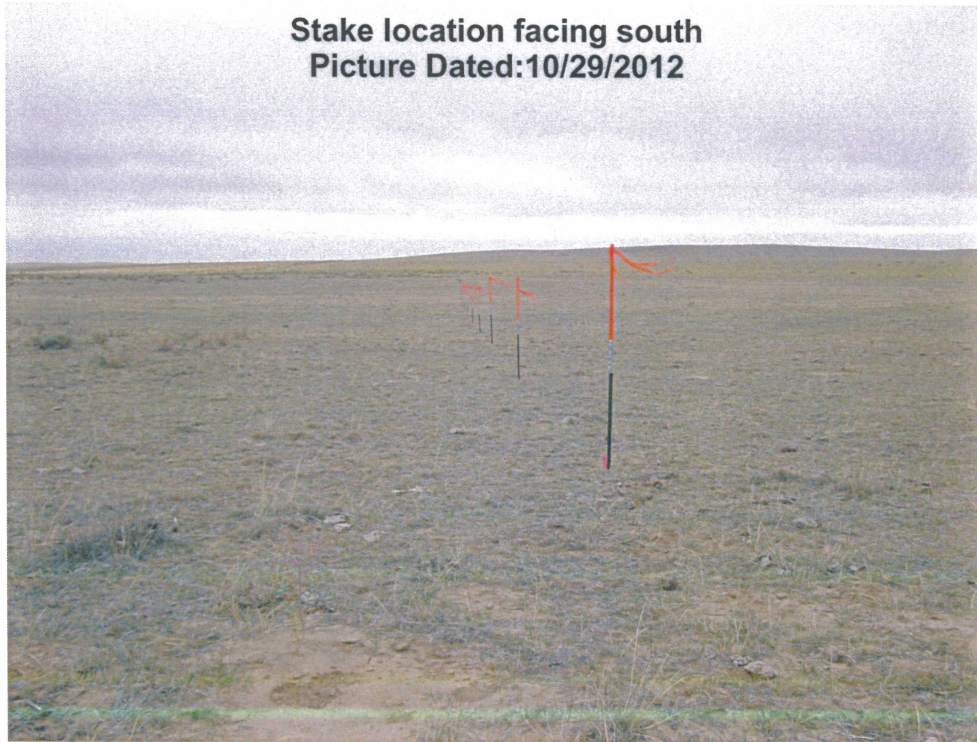

WAHLERT AC23-69HN
Township 7 North, Range 63 West
Section 23: NE/4NE/4
Weld County, Colorado

Stake location facing north
Picture Dated: 10/29/2012

Stake location facing south
Picture Dated:10/29/2012

WAHLERT AC23-69HN
Township 7 North, Range 63 West
Section 23: NE/4NE/4
Weld County, Colorado

Stake location facing east
Picture Dated: 10/29/2012

Stake location facing west
Picture Dated: 10/29/2012