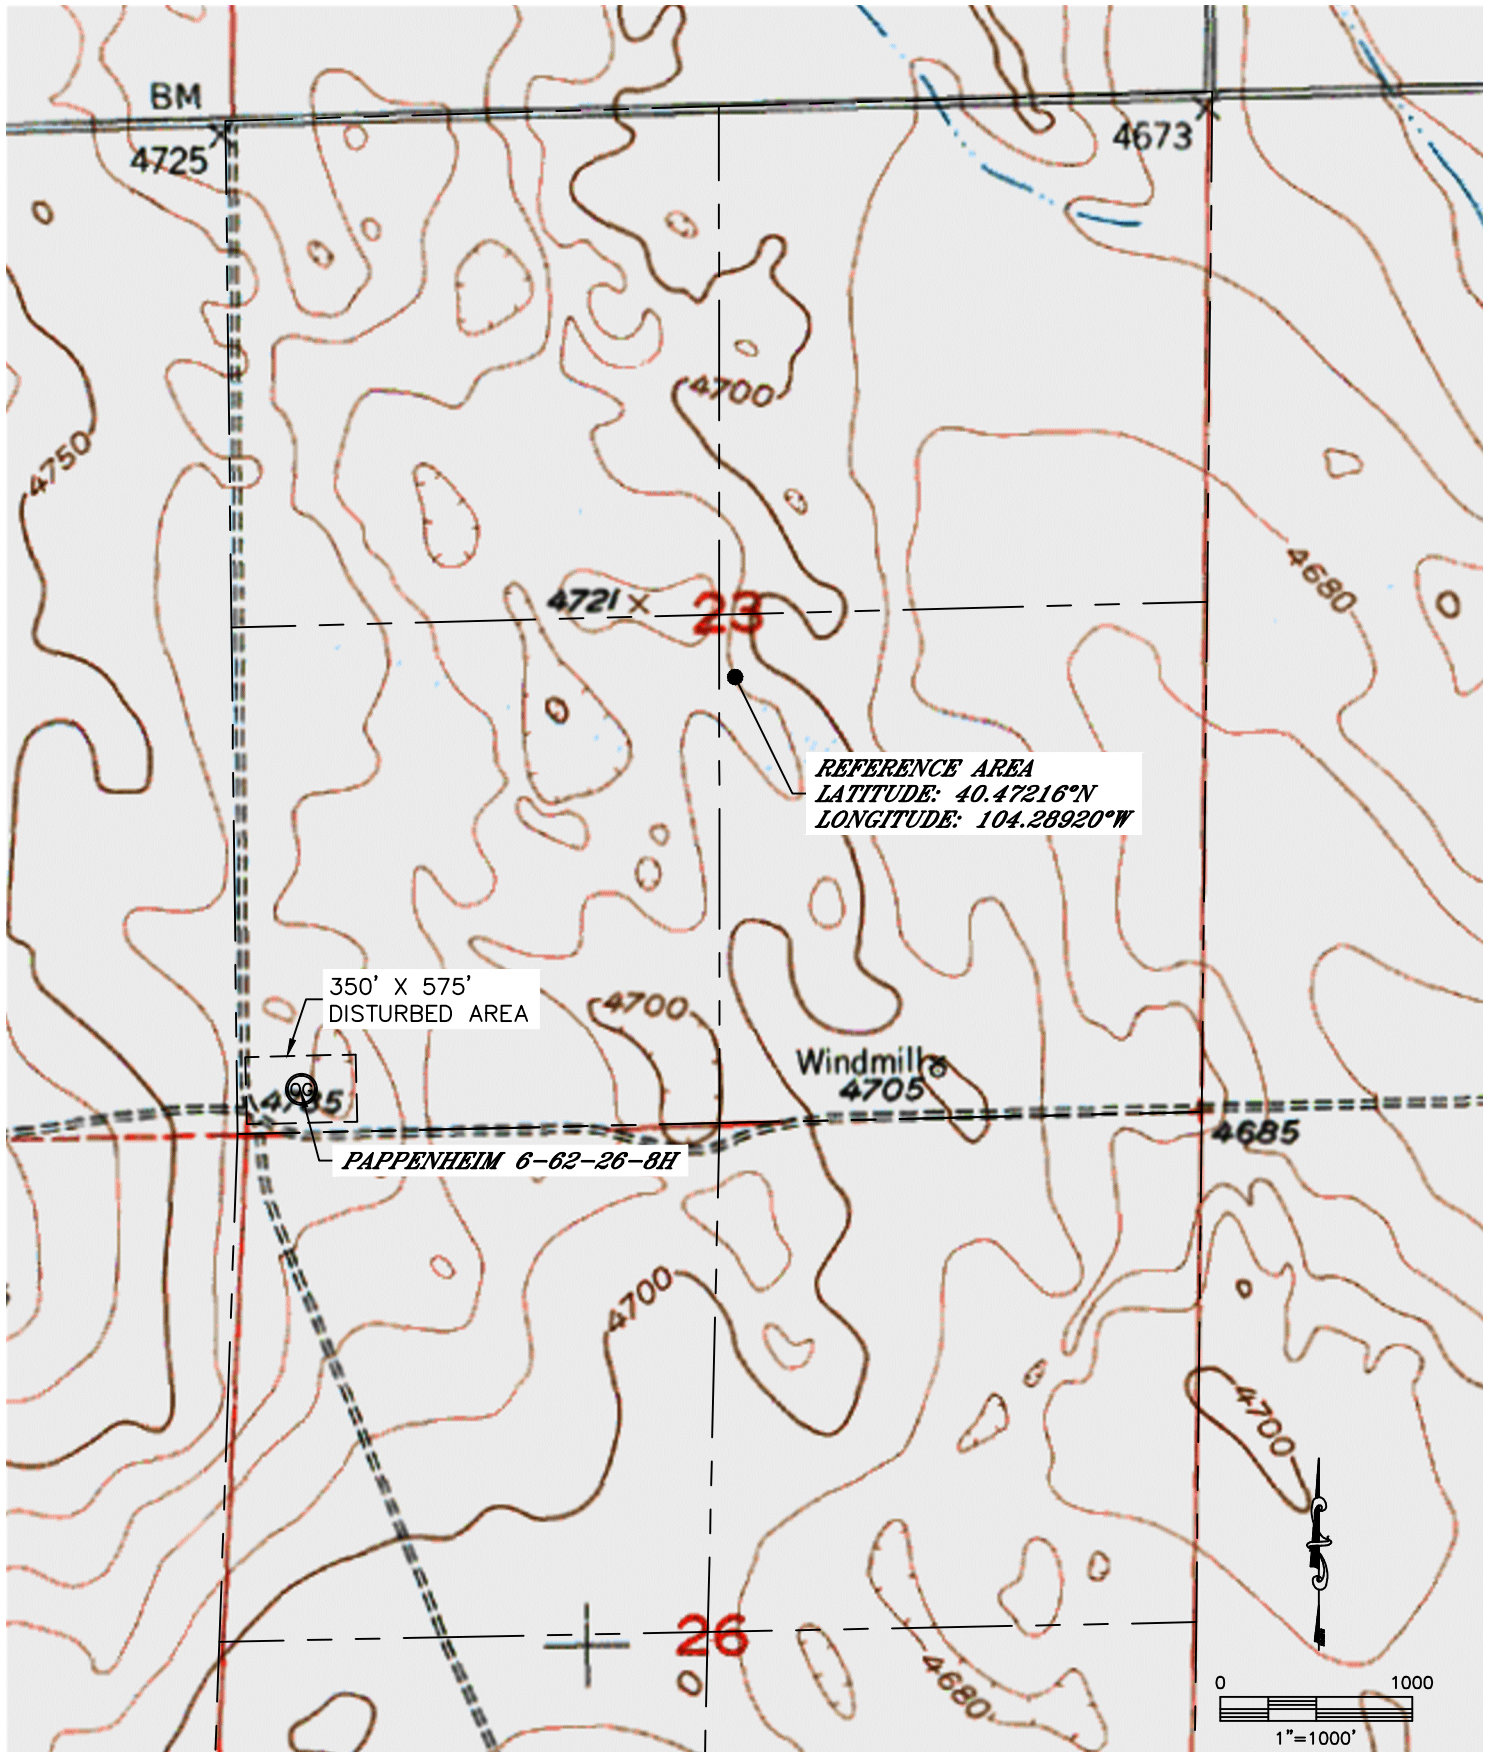

Lat40°, Inc. 1635 Foxtrail Drive, Suite 325 Loveland, CO 970-776-3321

# REFERENCE AREA MAP

PAPPENHEIM 6-62-26-8H

SECTION: 23  
TOWNSHIP: 6N  
RANGE: 62W

DATE: 2/21/2013  
PROJECT#: 2013018