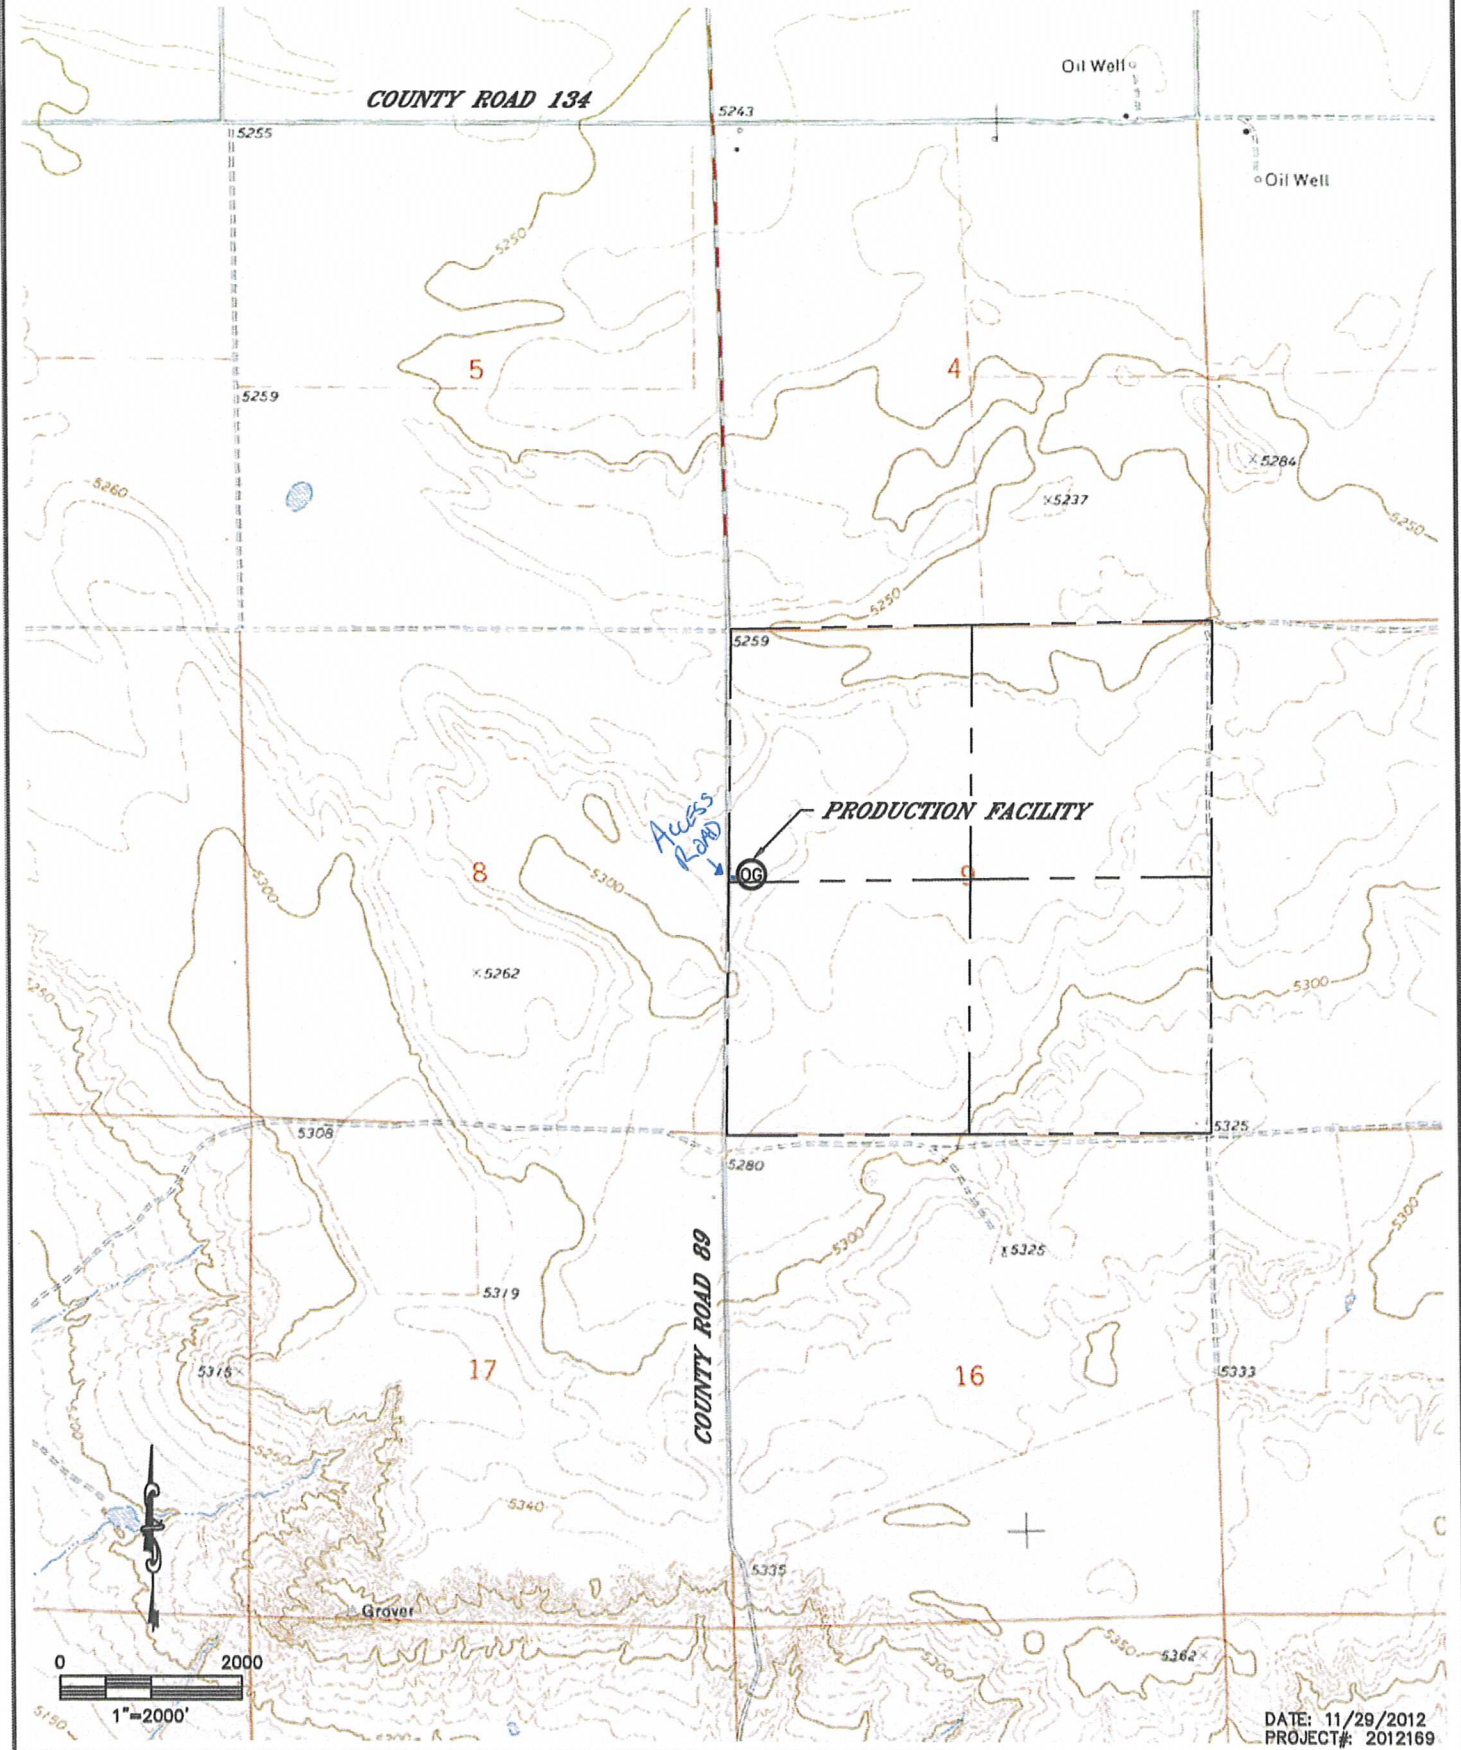

DF RANCH 1161-9-24 TANK

Lat40°, Inc. 1635 Foxtrail Drive, Suite 325 Loveland, CO 970-776-3321

PRODUCTION FACILITY ACCESS ROAD MAP DF RANCH 1161-9-24

SECTION: 9
TOWNSHIP: 11N
RANGE: 61W

DATE: 11/29/2012
PROJECT#: 2012169