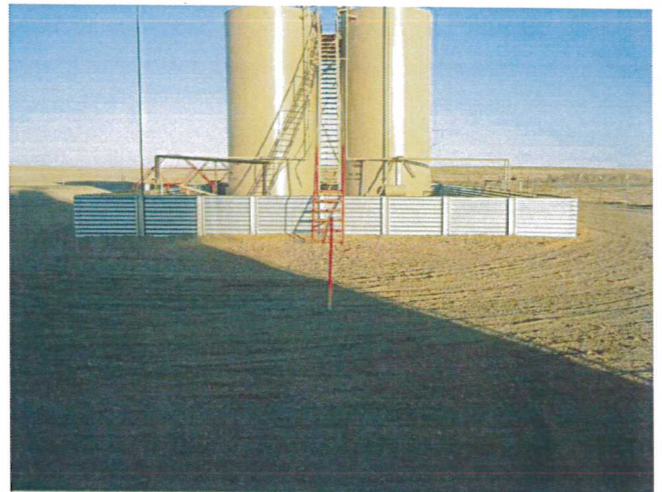

Lat40°, Inc. 1635 Foxtrail Drive, Suite 325 Loveland, CO 970-776-3321

PRODUCTION FACILITY LOCATION PICTURES

SECTION: 17
TOWNSHIP: 11N
RANGE: 61W

DF RANCH 1161-17-12

DATE: 11/9/2012

VIEW NORTH

VIEW WEST

VIEW EAST