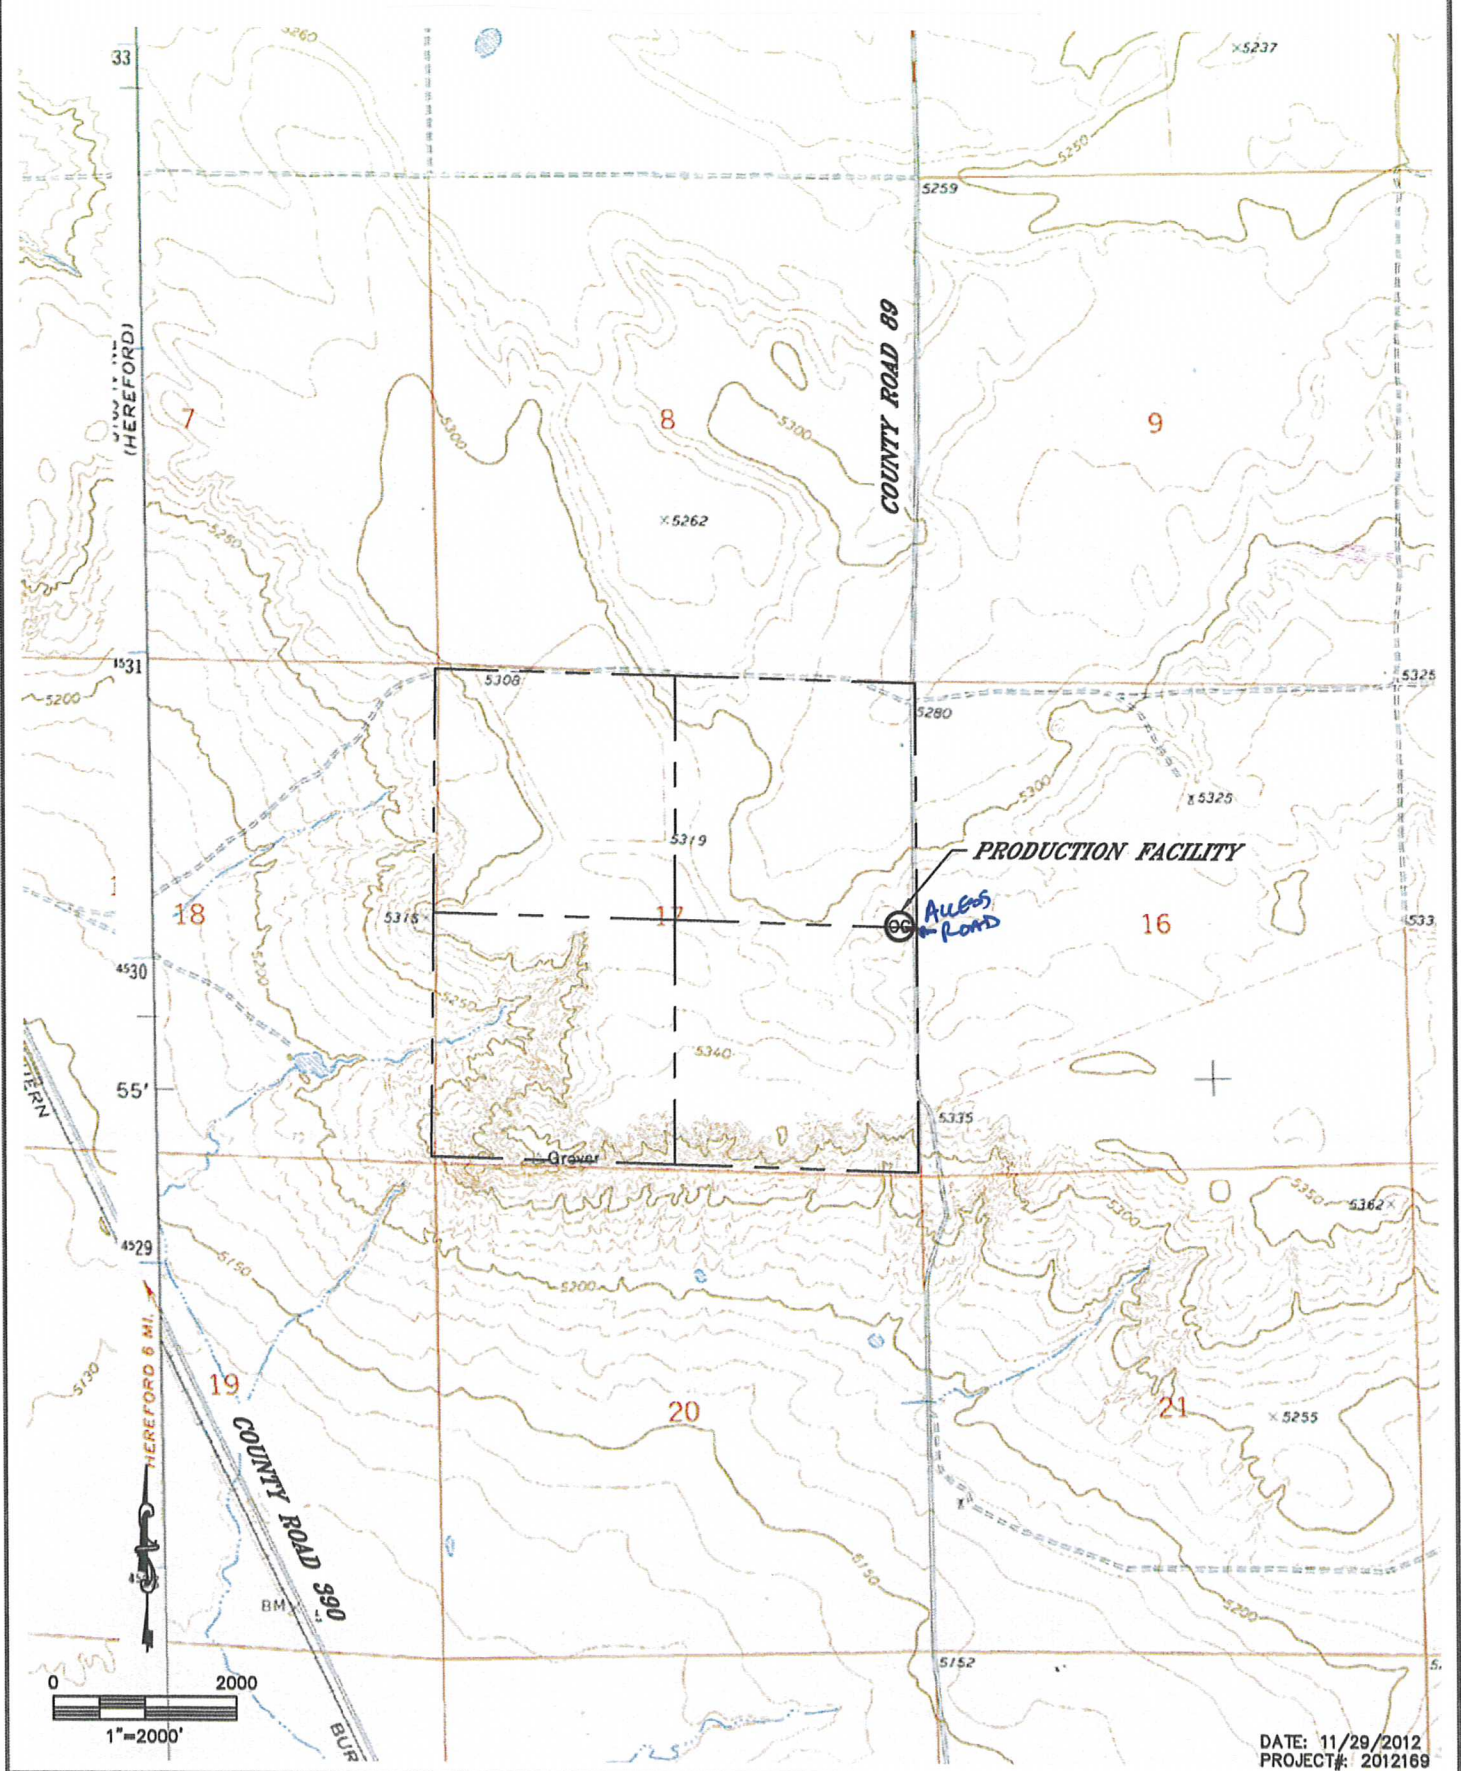

Lat40°, Inc. 1635 Foxtrail Drive, Suite 325 Loveland, CO 970-776-3321

PRODUCTION FACILITY ACCESS ROAD MAP

DF RANCH 1161-17-12

SECTION: 17
TOWNSHIP: 11N
RANGE: 61W

DATE: 11/29/2012
PROJECT#: 2012169