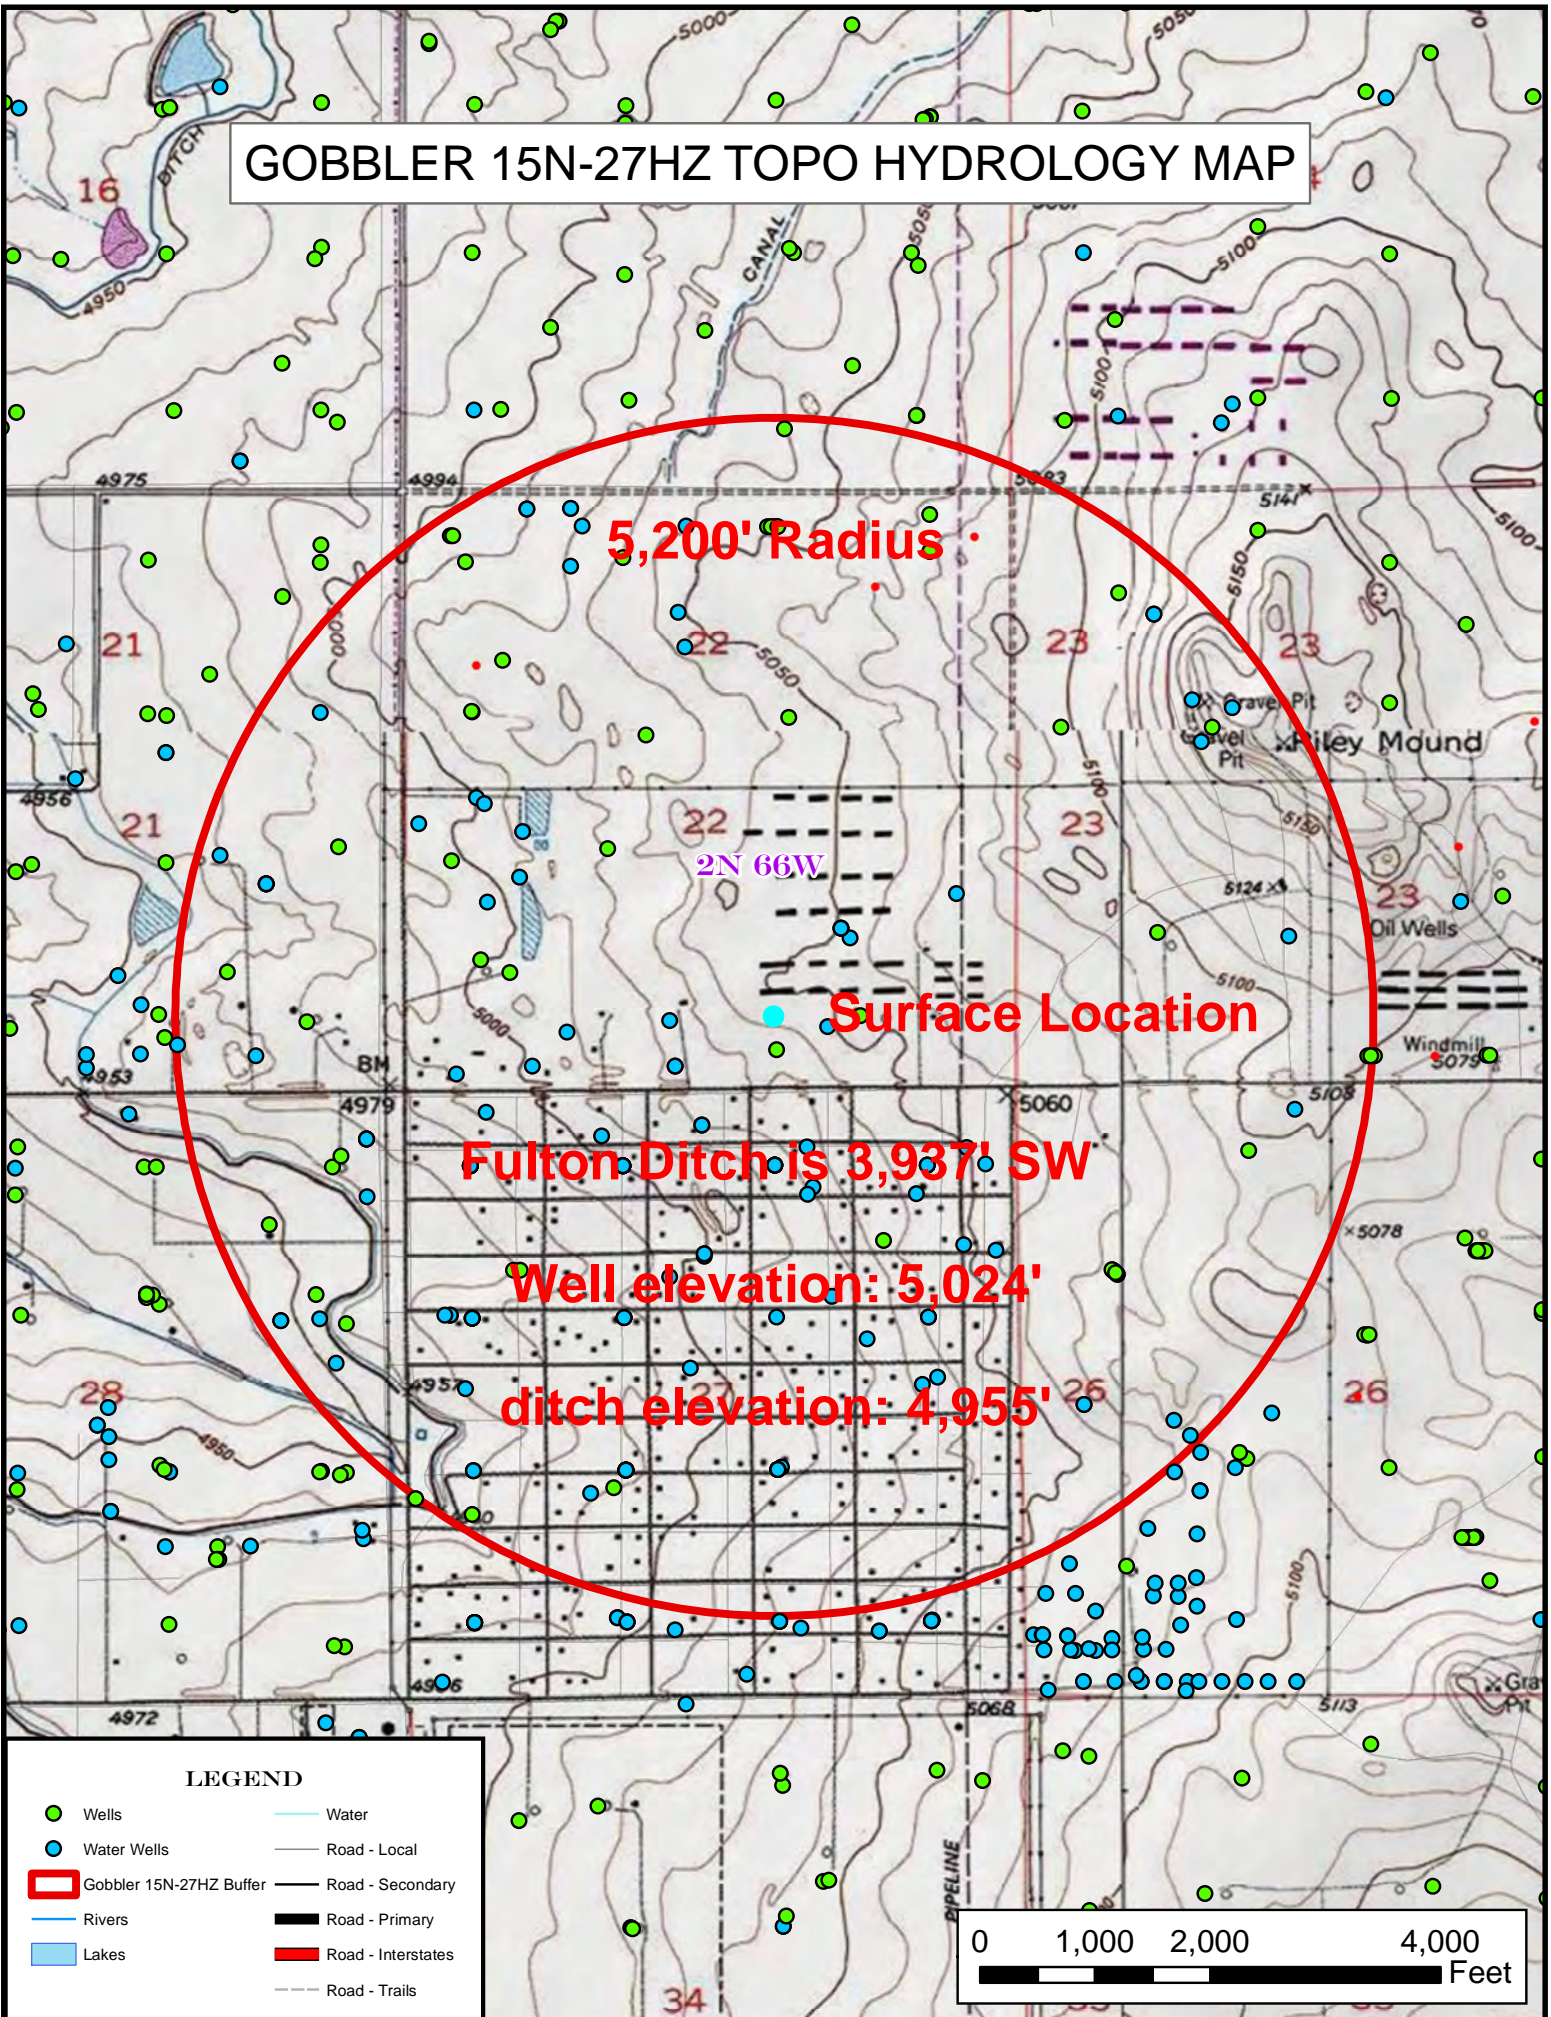

GOBBLER 15N-27HZ TOPO HYDROLOGY MAP

LEGEND

- Wells
- Water Wells
- Gobbler 15N-27HZ Buffer
- Rivers
- Lakes
- Water
- Road - Local
- Road - Secondary
- Road - Primary
- Road - Interstates
- Road - Trails