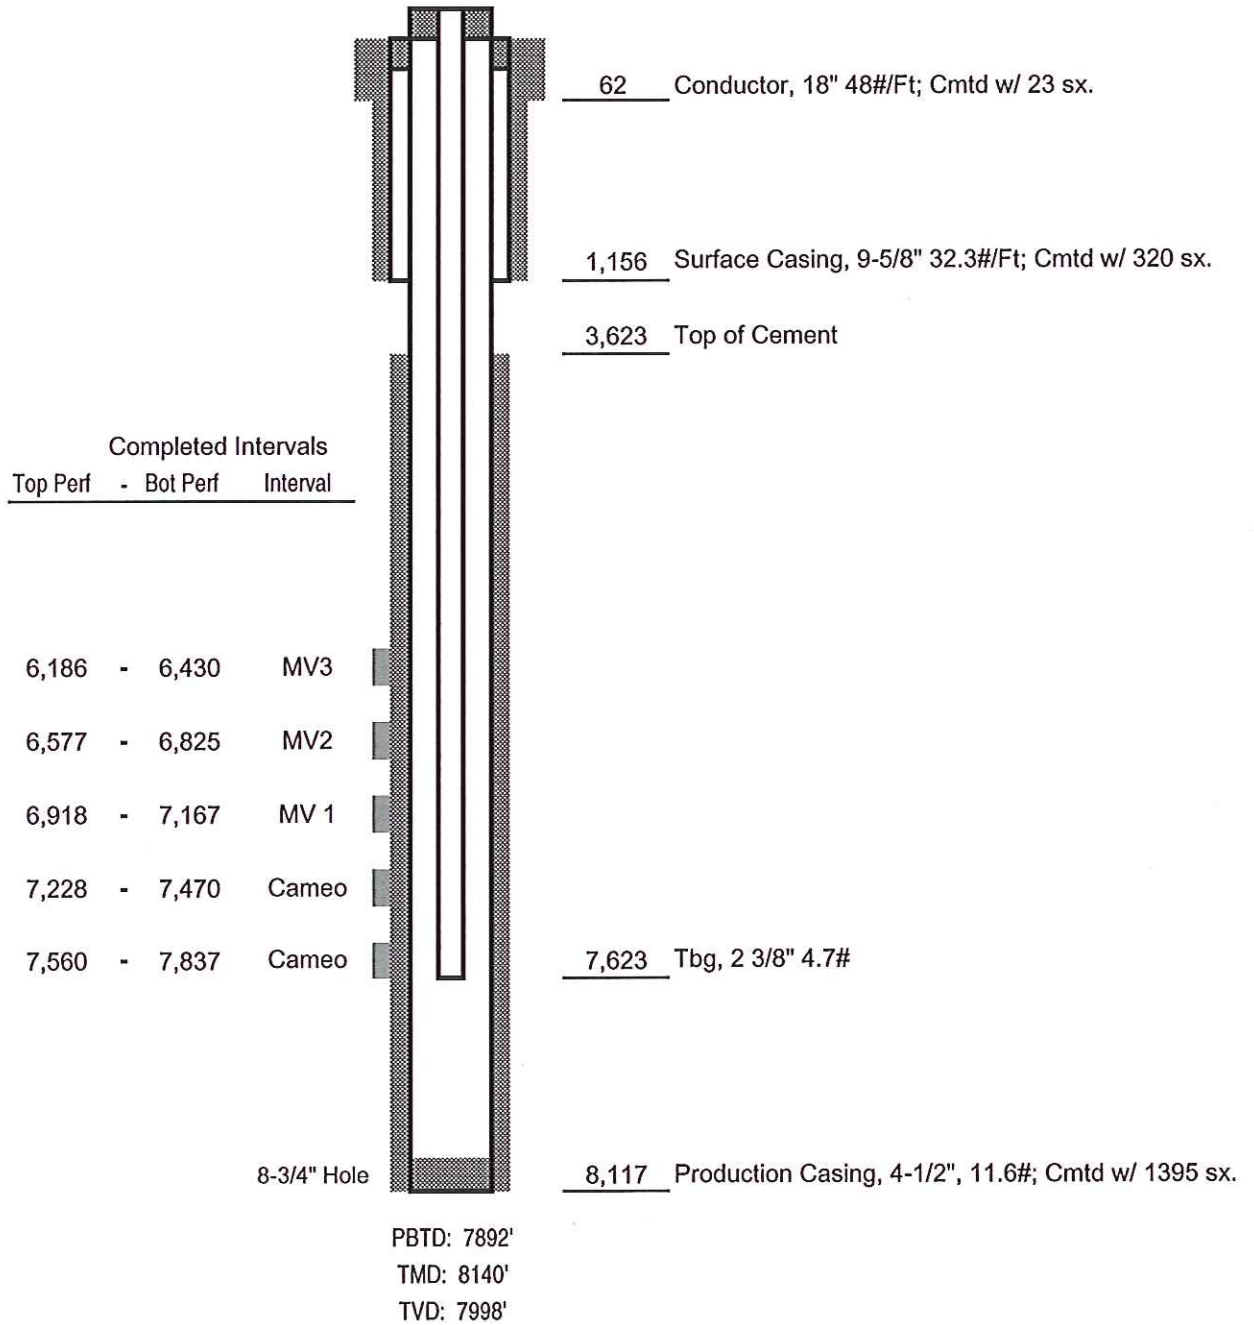

WPX Energy Rocky Mtn LLC

FINAL

**RWF 312-32**

API #05-045-21058-00

1093' FNL x 1294' FWL - SHL - (NWNW)

1510' FNL x 190' FWL - BHL - (SWNW)

Sec. 32-T6S-R94W

Garfield County, Colorado

Not to Scale