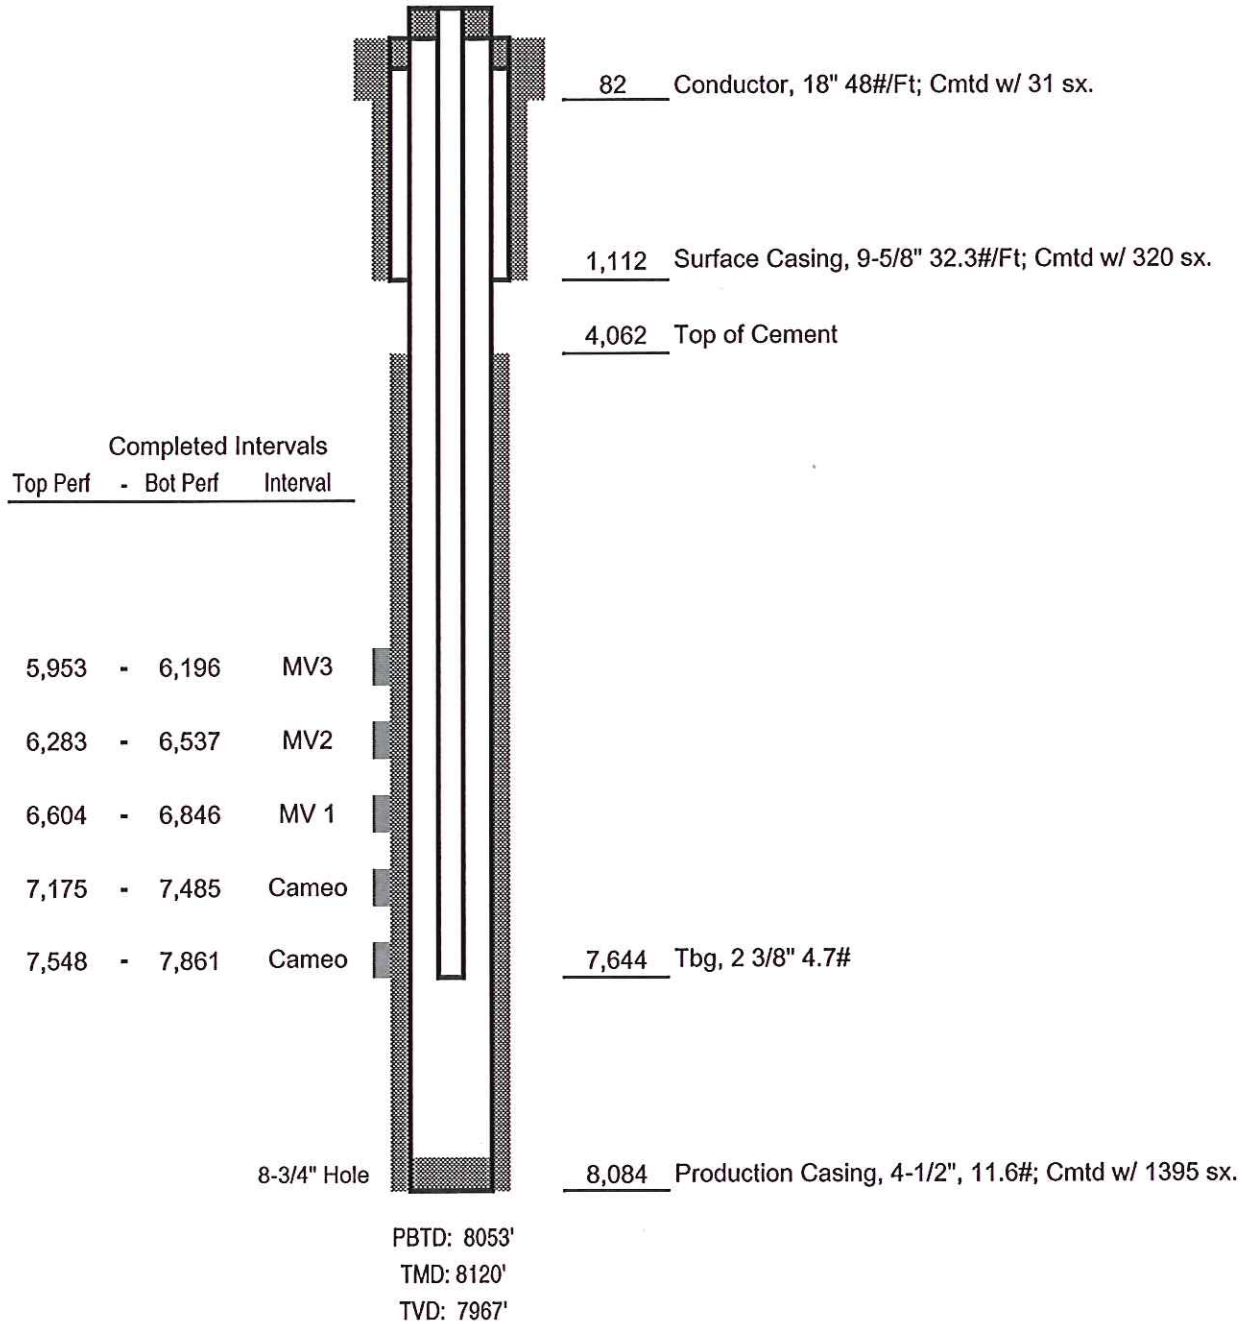

WPX Energy Rocky Mtn LLC

**FINAL**

**RWF 311-32**

API #05-045-21055-00

1092' FNL x 1333' FWL - SHL - (NENW)

611' FNL x 187' FWL - BHL - (NWNW)

Sec. 32-T6S-R94W

Garfield County, Colorado

Not to Scale