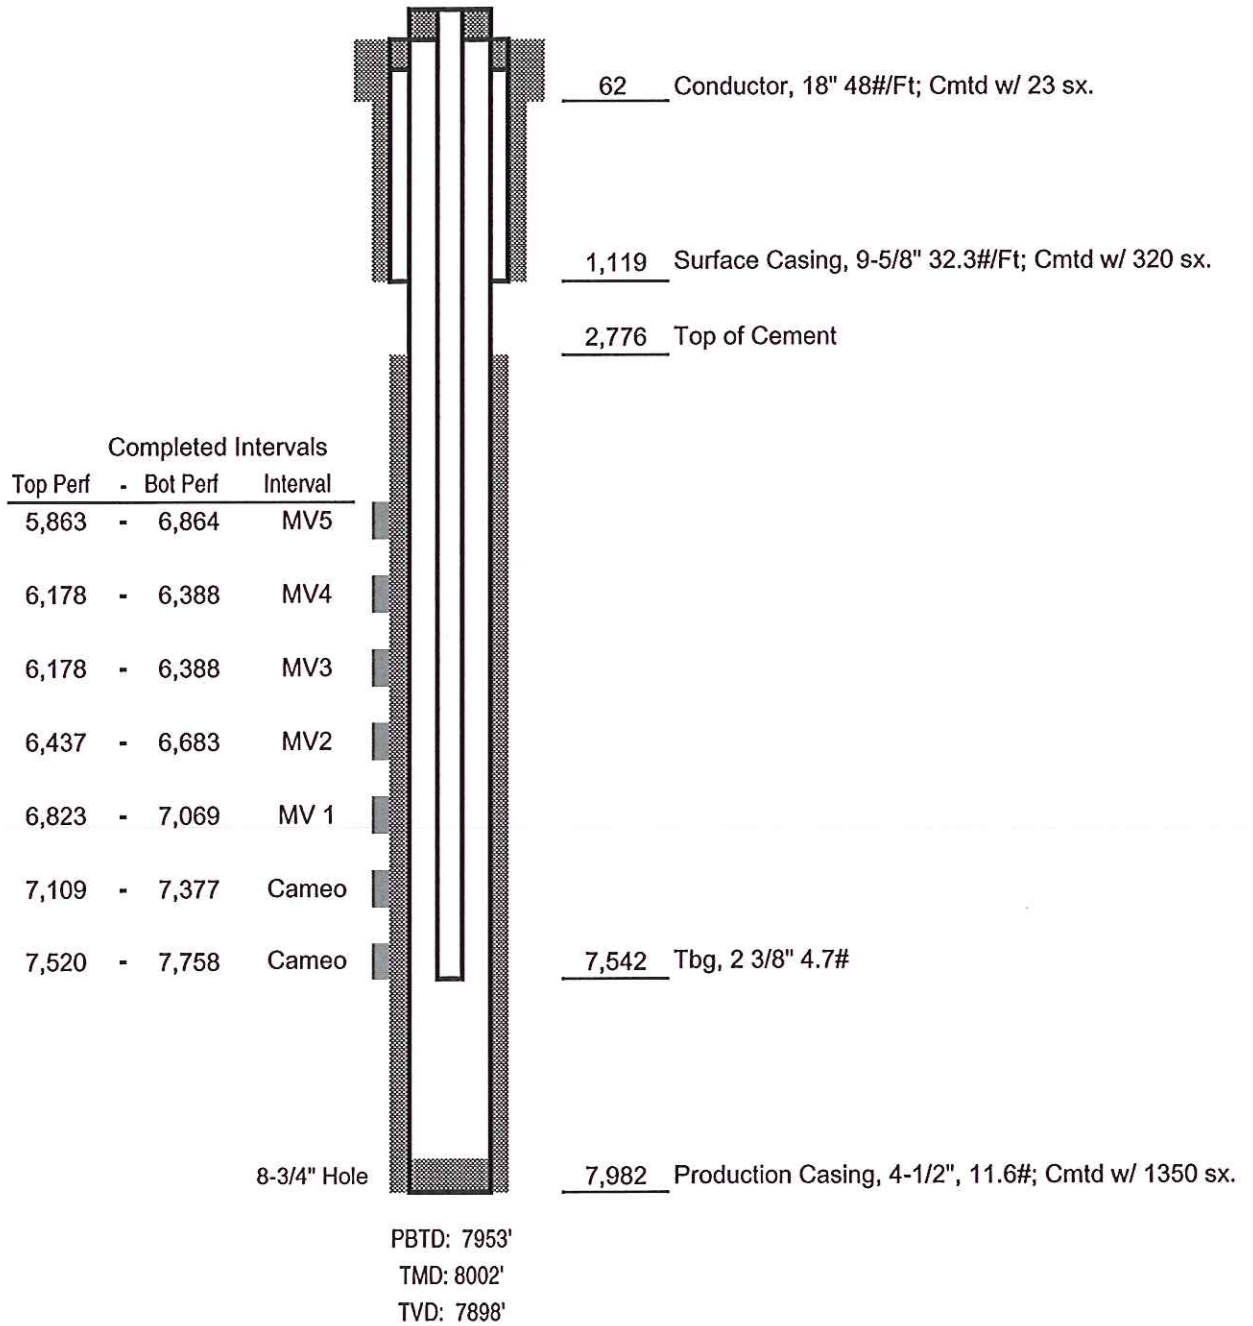

WPX Energy Rocky Mtn LLC

**FINAL**

**RWF 522-32**

API #05-045-21059-00

1094' FNL x 1326' FWL - SHL - (NENW)

2051' FNL x 1611' FWL - BHL - (SENW)

Sec. 32-T6S-R94W

Garfield County, Colorado

Not to Scale