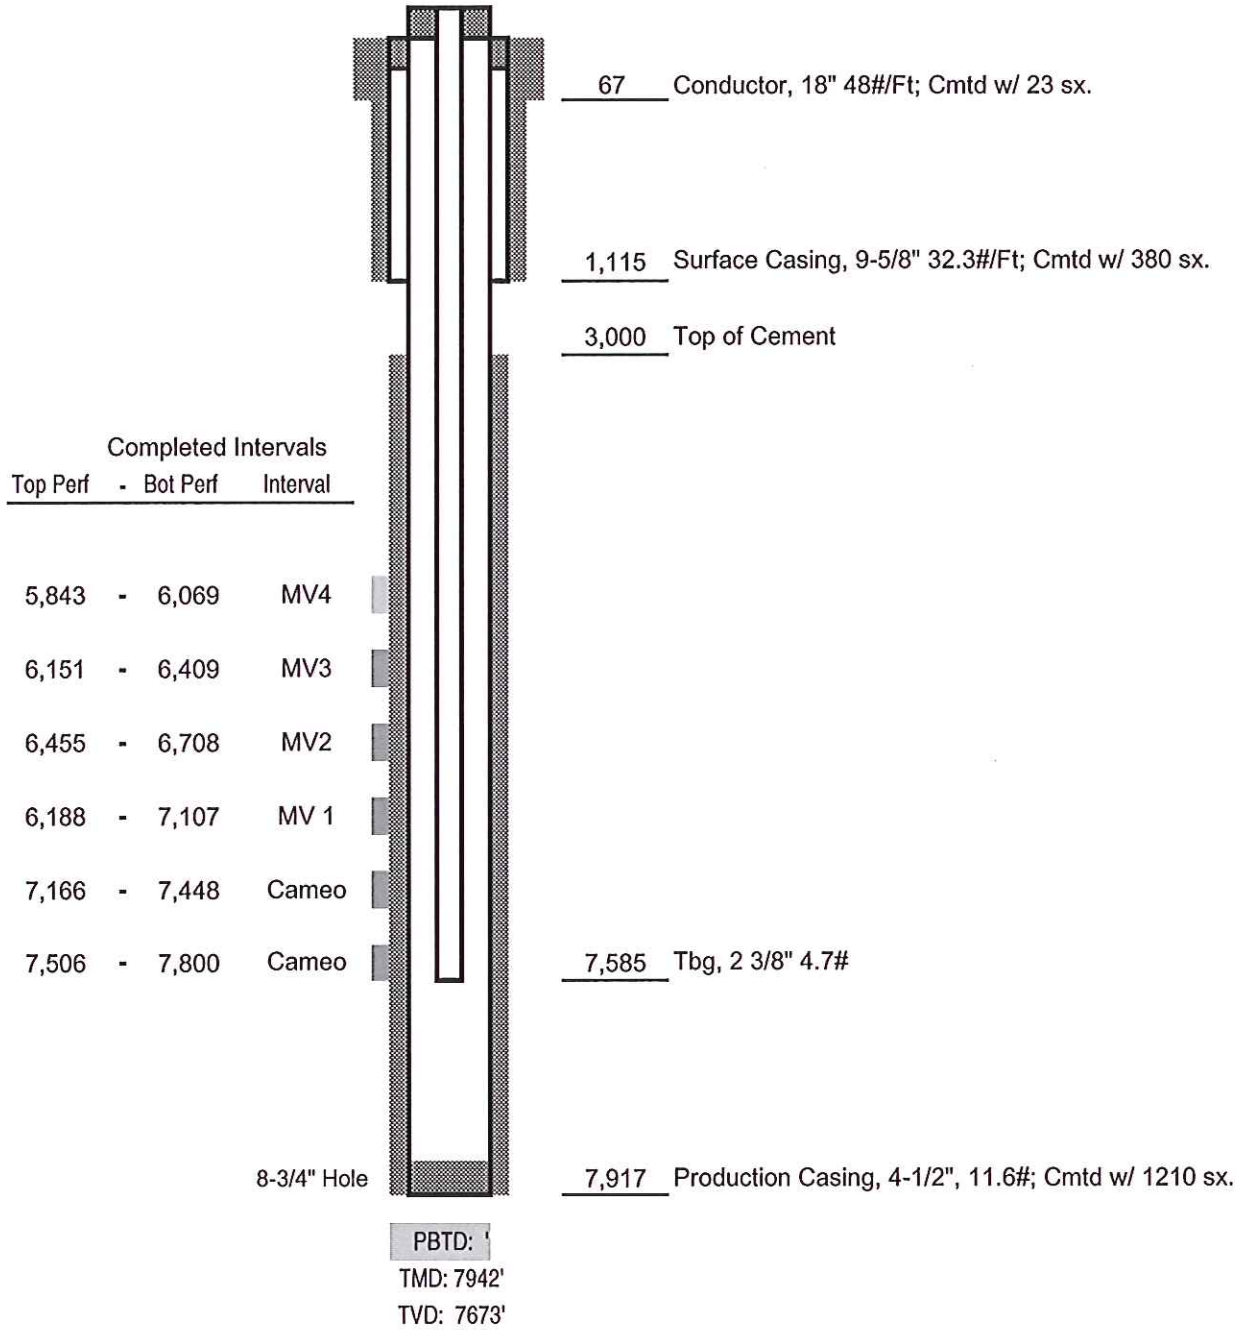

WPX Energy Rocky Mtn LLC

**FINAL**

**RWF 441-34**

API #05-045-20456-00

1992' FNL x 533' FWL - SHL  
(SWNW) Sec. 35-T6S-R94W

1053' FNL x 691' FEL - BHL  
(NENE) Sec. 34-T6S-T94W  
Garfield County, Colorado

Not to Scale